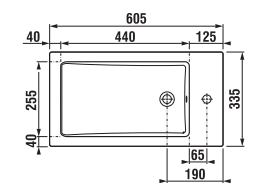

Can be mounted with faucet either on the right or on the left.

1. **1+1 PACK**
   cabinet + washbasin
   - Safe delivery
   - Space-saving transport packaging
   - Simple handling