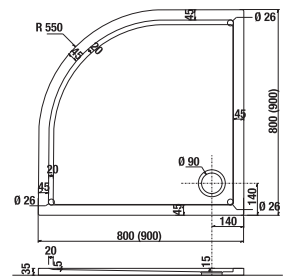

SHOWER SCREENS, ENCLOSURES, DOORS AND TRAYS /

RECTANGULAR GELCOAT SHOWER TRAY PADANA

Article number	Description
H2119340000001	rectangular shower tray, 1000 × 800 mm, cast marble
H2119380000001	rectangular shower tray, 1000 × 900 mm, cast marble
H2119350000001	rectangular shower tray, 1200 × 800 mm, cast marble
H2119390000001	rectangular shower tray, 1200 × 900 mm, cast marble

Padana shower trays are suitable for floor-level integration.

Padana trays are shallow; therefore we recommend H294230, siphon with increased flow rate of 54 l/min.

Optional:

H2942300000001	siphon for shower trays, Ø 90 mm, stainless cover Ø 113 mm, flow rate of 54 l/min, including mounting fixtures
H8991030000001	expansion tape between shower tray and wall, 290 × 50 mm

SQUARE GELCOAT SHOWER TRAY PADANA

Article number	Description
H2119310000001	square shower tray, 800 × 800 mm
H2119320000001	square shower tray, 900 × 900 mm

Padana shower trays are suitable for floor-level integration.

Padana trays are shallow; therefore we recommend H294230, siphon with increased flow rate of 54 l/min.

Optional:

H2942300000001	siphon for shower trays, Ø 90 mm, stainless cover Ø 113 mm, flow rate of 54 l/min, including mounting fixtures
H8991030000001	expansion tape between shower tray and wall, 290 × 50 mm

CORNER GELCOAT SHOWER TRAY PADANA

Article number	Description
H2119330000001	shower tray, quadrant, 900 × 900 mm, cast marble, radius 550 mm

Padana shower trays are suitable for floor-level integration.

Padana trays are shallow; therefore we recommend H294230, siphon with increased flow rate of 54 l/min.

Optional: