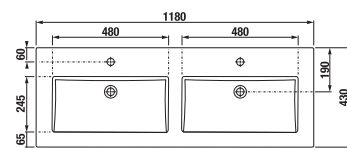

white/semi-gloss front