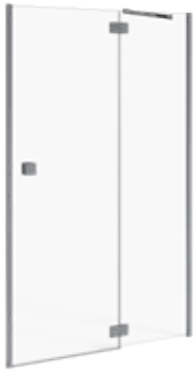

SHOWER SCREENS, ENCLOSURES, DOORS AND TRAYS /

SHOWER DOORS PURE FRAMELESS