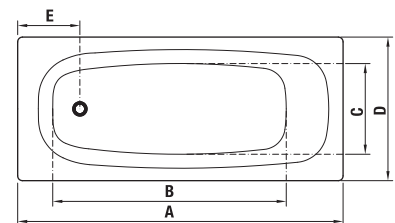

TANZA

Article number	Description	Capacity
H2252100000001	Tanza 1 400 × 700 mm	155 l
H2252000000001	Tanza 1 500 × 700 mm	165 l
H2251900000001	Tanza 1 600 × 700 mm	180 l
H2251800000001	Tanza 1 700 × 700 mm	195 l
H2252300000001	Tanza 1 600 × 750 mm	200 l
H2252200000001	Tanza 1 700 × 750 mm	210 l