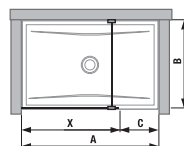

Article number	Glass dimensions (mm)		Shower tray dimensions (mm)		Entrance dimensions (mm)
	X	V	A	B	C
H267429	684	2000	1200/1300	800/900	516/616
H268420	784	2000	1400	800/900	616