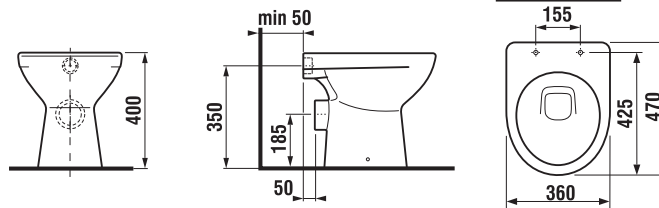

FREESTANDING WC WITH HORIZONTAL OUTLET LYRA PLUS

45 cm

| Article number | Description | Outlet |
|----------------|---|--------|
| H8253860000001 | freestanding WC, wash-out flushing, horizontal outlet, open water rim | x |