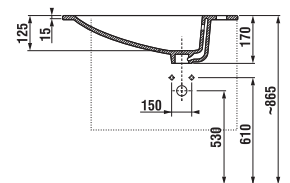

Can be mounted with faucet either on the right or on the left.

1. **1+1 PACK**
   cabinet + washbasin
   - Safe delivery
   - Space-saving transport packaging
   - Simple handling