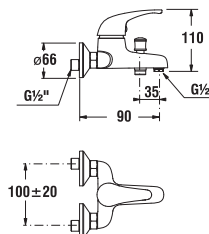

BATH/SHOWER FAUCET WITHOUT SHOWER SET DINO

| Article number | Description |
|----------------|---|
| H3217270043001 | bath/shower faucet without shower set, spacing 100 mm, chrome |

SHOWER FAUCET WITHOUT SHOWER SET DINO