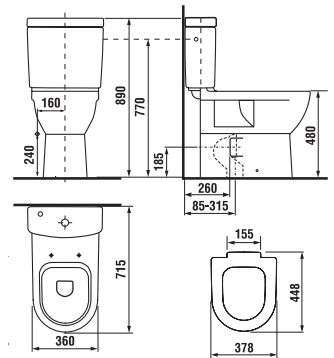

BARRIER-FREE BATHROOM /

WC COMBINATION RAISED MIO

Article number	Description	Water inlet	Flushing mechanism	Outlet	Installation kit included
H824716xxx0001	raised WC pan (48 cm)			x	x
H827712xxx2411	WC cistern	x	x		
H827713xxx2421	WC cistern	x	x		

Article number	Description
H8927113000001	duroplast seat and cover Mio, fast-clamping steel hinges
H8939580000001	duroplast seat and cover Laufen, with lowering system Slowclose, fast-clamping steel hinges
H8990250000001	Laufen outlet elbow Vario for distances 220–350 mm
H8900920000001	Laufen outlet elbow Vario for distances 70–220 mm

WC COMBINATION RAISED DEEP BY JIKA

Article number	Description	Water inlet	Flushing mechanism	Outlet	Installation kit included
H8236160000001	raised WC pan 48 cm			x	x
H8236170000001	raised WC pan 48 cm			x	x
H8236180000001	raised WC pan 45 cm			x	x
H8276120002411	WC cistern	x	x		
H8276130002421	WC cistern	x	x		

Optional:

H8932813000631	duroplast seat and cover Deep by Jika, steel hinges
H8932823000001	duroplast seat without cover Deep by Jika, plastic hinges
H8932823000631	duroplast seat without cover, steel hinges, only in white colour
H8932843000001	duroplast seat and cover Deep by Jika, with lowering system Slowclose, steel hinges

Spare parts:

Article number	Description	Water inlet
H8913530000001	inlet valve	x
H8913540000001	inlet valve	x
H8913630000001	push button D2D	
H8913620000001	outlet valve D2D	
H8276120000001	WC cistern	x
H8276130000001	WC cistern	x
H8917530000001	installation kit for standing WCs and bidets with concealed fixing	

PROJECT AND OTHER PRODUCTS