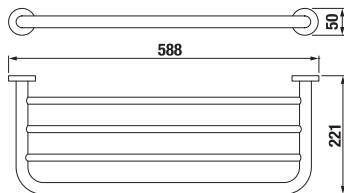

BATHTOWEL RACK MIO

Article number	Description
H3817450040001	bath towel rack, 58,8 cm, chrome