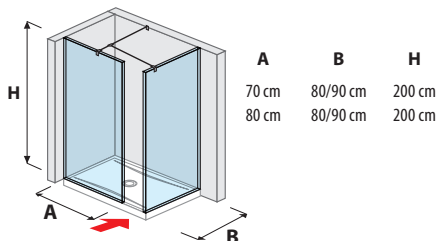

glass wall side-mounted 70, 80 cm

glass wall side-mounted 90, 100, 120, 130, 140 cm

glass wall „L“ 120, 130, 140 x 80 cm
120, 130, 140 x 90 cm

glass wall incl. short glass 70, 80 cm

glass wall incl. short glass 120, 130, 140 cm

glass wall/walk in corner version for a shower trays 70, 80 x 80 cm and 70, 80 x 90 cm

glass wall/walk in for a shower trays 70, 80 x 80 cm and 70, 80 x 90 cm

SHOWER ENCLOSURE FRAMELESS

80 × 195 cm
90 × 195 cm
100 × 195 cm
120 × 195 cm
left, right version