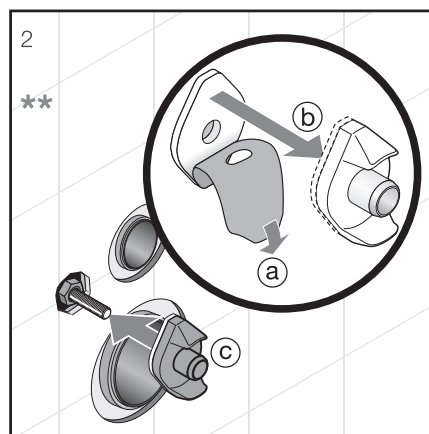

Installation with levelling tape **H8929920000001** and damper kit **H8926950000001**:

Installation Mio rimless