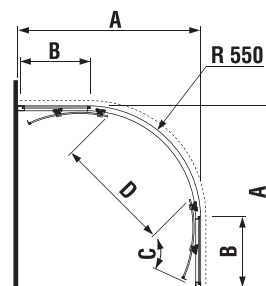

Corner shower enclosure 800, 900 mm, 550 mm radius, glossy silver-colour profile, 6mm transparent glass or arctic glass with special JIKA perla GLASS treatment, chromed handles.

Article number	Dimension (mm)	Height (mm)	Thickness (mm)	Glass design
H2532410026681	800	1950	6	transparent
H2532420026681	900	1950	6	transparent
H2532410026661	800	1950	6	arctic
H2532420026661	900	1950	6	arctic

charge 668 – transparent glass
charge 666 – arctic decor

Article number	Dimensional options (mm)		Dimension (mm) B	Dimension (mm) C	Entrance width (mm) D
	A min	A max			
H2532410026681	780	795	225	389	410
H2532420026681	880	898	325	389	540
H2532410026661	780	795	225	389	410
H2532420026661	880	898	325	389	540