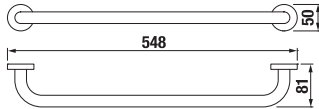

TOWEL BAR MIO

| Article number | Description |
|----------------|--------------------------|
| H3817410040001 | towel bar, 55 cm, chrome |

DOUBLE TOWEL BAR MIO

| Article number | Description |
|----------------|---------------------------------|
| H3817430040001 | double towel bar, 55 cm, chrome |