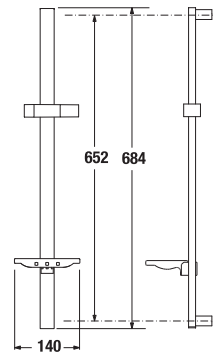

ELBOW CONNECTION CUBITO

| Article number | Description |
|----------------|-------------------------------|
| H3634200040201 | elbow connection 1/2", chrome |

SLIDING BAR CUBITO

| Article number | Description |
|----------------|--|
| H3644200040001 | sliding bar with shower holder and plastic soap dish, 680 mm, chrome |