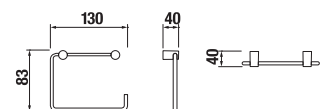

Article number	Description
H3843A20041001	paper holder without cover, chrome