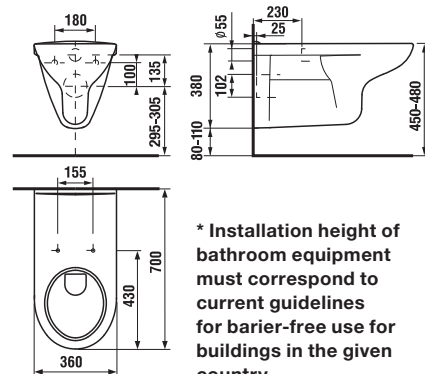

In order to combine an enlarged wallhung WC Deep by Jika H820642 with a concealed toilet module Handicap System, it is necessary to use an extension mounting kit, numbered H8901100000001.

Wallhung H820642 is compatible with pneumatic set H895643.

DUROPLAST SEAT WITHOUT COVER

Article number	Description
H8932823000001	duroplast seat without cover, plastic hinges
H8932823000631	duroplast seat without cover, steel hinges