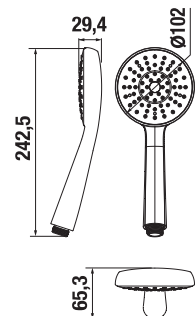

FAUCETS AND SHOWER ACCESSORIES /

Shower accessories Rio

SHOWER SETS RIO

Article number	Description
H3651R00041001	shower set (hand shower, stainless steel shower hose, wall bracket), chrome
H3651R00043711	shower set (hand shower, stainless steel shower hose, bar), chrome

SHOWER SET
Shower set includes a hand shower, a hose, and a holder or a shower bar.

HAND SHOWER RIO

Article number	Description
H3611R00040011	hand shower, single function, chrome

HAND SHOWER RIO

Article number	Description
H3611R20043311	hand shower, Ø 80 mm, 3 functions

HAND SHOWER RIO

H3611R20041511

H3611R20043511

Article number	Description
H3611R20041511	hand shower, Ø 100 mm, 1 function
H3611R20043511	hand shower, Ø 100 mm, 3 functions

SHOWER HOSE RIO

Article number	Description
H3621R00042701	shower hose, 1,7 m, chrome