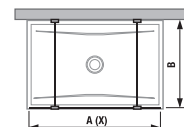

| Article number | Glass dimensions (mm) | | Shower tray dimensions (mm) | |
|----------------|-----------------------|------|-----------------------------|---------|
| | X | V | A | B |
| H267420 | 1180 | 2000 | 1200 | 800/900 |
| H267421 | 1280 | 2000 | 1300 | 800/900 |
| H267422 | 1380 | 2000 | 1400 | 800/900 |