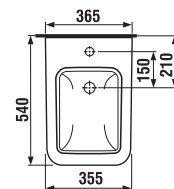

Please mind the connection height.

WE RECOMMEND COMBINING WITH

PAGE 129

Product number xxx = colour number (000 white, 100 JIKA perla).