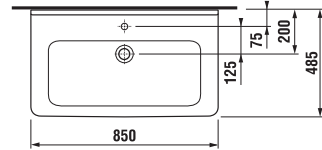

MAGIC FIX JIKA • perla