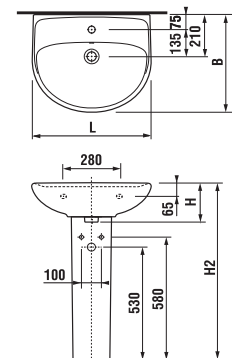

Optional:

H8903490000001	installation kit for washbasins
H8942490000001	siphon, chromed ABS, height-adjustable from 175 to 270 mm, high of water seal 75 mm, flow-rate capacity of 45 l, with decorative rings (can also be used without decorative rings).

	L	B	H
H814382000yyy1	550	450	195
H814383000yyy1	600	490	195
H814384000yyy1	650	520	195