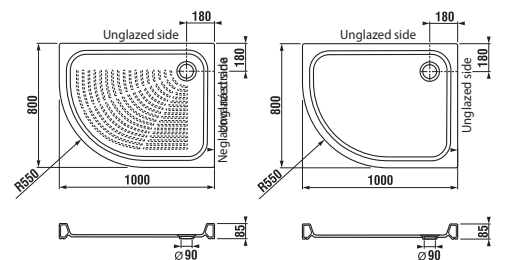

right version H852211

right version H852211