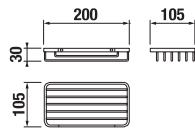

Article number	Description
H3853D30041001	grated container 20 cm, chrome