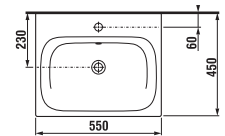

WASHBASINS / MIO-N DESIGN LINE /

WASHBASIN MIO-N 55 CM

JIKA • perla

Article number	Description	yyy: 104
H812712xxx1041	washbasin 55 cm	x
Optional:		
H8903490000001	installation kit for washbasins	
H8942460000001	space-saving siphon, distance between the corner valves is 200 mm, DN40	
H3747300040001	washbasin siphon 5/4" – 32 mm, chrome, brass	
H3724200040101	angle valve 3/8" – 1/2", chrome, 2 pcs	

VANITY UNIT FOR WASHBASIN MIO-N 55 CM

white/glossy front

ash

Article number	Description	Colour	
		white/glossy front	ash
H40J7134015001	vanity unit for washbasin 55x45 cm H812712, 2 drawers	x	
H40J7134013421	vanity unit for washbasin 55x45 cm H812712, 2 drawers		x
Optional:			
H4944021760001	Cube legs for wall-mounted sink cabinets, chrome, 1 pair, 240 mm		

Please combine these vanity units with the space-saving JIKA siphon H8942460000001.
NOTE: the spacing for corner valves in this case must be 200 mm.

WASHBASIN MIO-N 60 CM

JIKA • perla

Article number	Description	yyy: 104
H812713xxx1041	washbasin 60 cm	x
Optional:		
H8903490000001	installation kit for washbasins	
H8942460000001	space-saving siphon, distance between the corner valves is 200 mm, DN40	
H3747300040001	washbasin siphon 5/4" – 32 mm, chrome, brass	
H3724200040101	angle valve 3/8" – 1/2", chrome, 2 pcs	

VANITY UNIT FOR WASHBASIN MIO-N 60 CM

white/glossy front

ash

Article number	Description	Colour	
		white/glossy front	ash
H40J7144015001	vanity unit for washbasin 60x45 cm H812713, 2 drawers	x	
H40J7144013421	vanity unit for washbasin 60x45 cm H812713, 2 drawers		x
Optional:			
H4944021760001	Cube legs for wall-mounted sink cabinets, chrome, 1 pair, 240 mm		

Please combine these vanity units with the space-saving JIKA siphon H8942460000001.
NOTE: the spacing for corner valves in this case must be 200 mm.