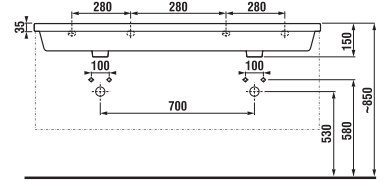

WASHBASINS / MIO-N DESIGN LINE /

DOUBLE WASHBASIN MIO-N 130 CM

Article number Description yyy: 104

H814714xxx1041 double washbasin 130 cm* x

* leveling paste is included in the package

Optional:

H8903490000001 installation kit for washbasins
H8942460000001 space-saving siphon, distance between the corner valves is 200 mm, DN40
H3747300040001 washbasin siphon 5/4" – 32 mm, chrome, brass
H3724200040101 angle valve 3/8"–1/2", chrome, 2 pcs

VANITY UNIT FOR DOUBLE WASHBASIN MIO-N 130 CM

Article number	Description	Colour	
		white/glossy front	ash
H40J7184015001	vanity unit for double washbasin 130×45 cm H814714, 4 drawers	x	
H40J7184013421	vanity unit for double washbasin 130×45 cm H814714, 4 drawers		x

Optional:

H4944021760001 Cube legs for wall-mounted sink cabinets, chrome, 1 pair, 240 mm

For this 4-drawer cabinet, always use one pair of legs for support H4944021760001*.

Please combine these vanity units with the space-saving JIKA siphon H8942460000001.
NOTE: the spacing for corner valves in this case must be 200 mm.

NEW

SMALL WASHBASIN MIO-N 45 CM

Article number Description yyy: 106

H815714xxx1061 small washbasin 45 cm, asymmetric x

Optional:

H8903490000001 installation kit for washbasins
H3724200040101 angle valve 3/8"–1/2", chrome, 2 pcs
H3747300040001 washbasin siphon 5/4" – 32 mm, chrome, brass
H8942490000001 siphon, chromed ABS, height-adjustable from 175 to 270 mm, high of water seal 75 mm, flow-rate capacity of 45 l, with decorative rings (can also be used without decorative rings)

SPECIAL line

NEW

VANITY UNIT FOR WASHBASIN MIO-N 45 CM