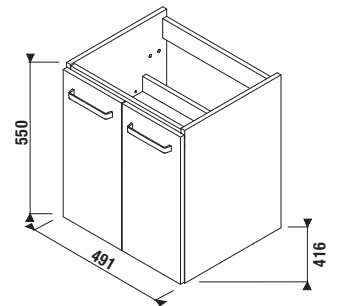

Article number	Description	Colour white/ semi-gloss front
H40J3834023001	vanity unit with 2 drawers for washbasin 55 cm H810381	x