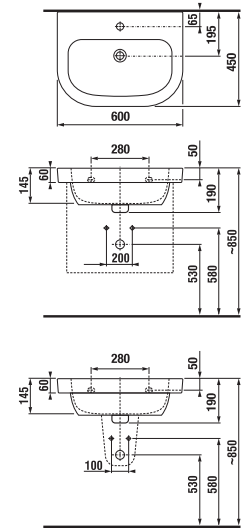

WASHBASINS / DEEP BY JIKA DESIGN LINE /

WASHBASIN DEEP BY JIKA 60 CM

Article number	Description	yyy: 104	109
H812613000yyy1	washbasin 60 cm	X	X
H8196110000001	siphon cover with installation kit (art. nr.: H8900130000001)		
Optional:			
H8903490000001	installation kit for washbasins		
H3727100040101	angle valve 3/8"–1/2", chrome, 2 pcs		
H3747100040001	washbasin siphon 5/4" – 32 mm, chrome, brass		
H8942490000001	siphon, chromed ABS, height-adjustable from 175 to 270 mm, high of water seal 75 mm, flow-rate capacity of 45 l, with decorative rings (can also be used without decorative rings)		

VANITY UNIT FOR WASHBASIN DEEP BY JIKA 60 CM

Article number	Description	Colour		
		white	ash	golden oak
H4541334345001	vanity unit for washbasin 60 cm, 1 drawer, rounded front	X		
H4541334343401	vanity unit for washbasin 60 cm, 1 drawer, rounded front		X	
H4541334343411	vanity unit for washbasin 60 cm, 1 drawer, rounded front			X

Vanity unit with fully-extendable drawers provides a practical interior layout. The drawer is divided into two sections for optimal arrangement and order.

Rounded Deep by Jika furniture handles are shaped nicely to fit one's hand. They are made of stainless steel.