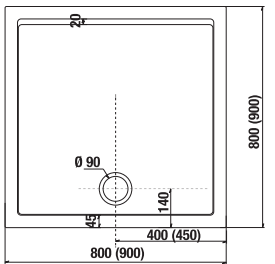

SHOWER SCREENS, ENCLOSURES, DOORS AND TRAYS /

RECTANGULAR GELCOAT SHOWER TRAY PADANA

Article number	Description
H2119340000001	rectangular shower tray, 1000 × 800 mm, cast marble
H2119380000001	rectangular shower tray, 1000 × 900 mm, cast marble
H2119350000001	rectangular shower tray, 1200 × 800 mm, cast marble
H2119390000001	rectangular shower tray, 1200 × 900 mm, cast marble

Padana shower trays are suitable for floor-level integration.

Padana trays are shallow; therefore we recommend H294230, siphon with increased flow rate of 54 l/min.

Optional:

H2942300000001	siphon for shower trays, Ø 90 mm, stainless cover Ø 113 mm, flow rate of 54 l/min, including mounting fixtures
H8991030000001	expansion tape between shower tray and wall, 290 × 50 mm

SQUARE GELCOAT SHOWER TRAY PADANA

Article number	Description
H2119310000001	square shower tray, 800 × 800 mm
H2119320000001	square shower tray, 900 × 900 mm

Padana shower trays are suitable for floor-level integration.

Padana trays are shallow; therefore we recommend H294230, siphon with increased flow rate of 54 l/min.

Optional:

H2942300000001	siphon for shower trays, Ø 90 mm, stainless cover Ø 113 mm, flow rate of 54 l/min, including mounting fixtures
H8991030000001	expansion tape between shower tray and wall, 290 × 50 mm

CORNER GELCOAT SHOWER TRAY PADANA

Article number	Description
H2119330000001	shower tray, quadrant, 900 × 900 mm, cast marble, radius 550 mm

Padana shower trays are suitable for floor-level integration.

Padana trays are shallow; therefore we recommend H294230, siphon with increased flow rate of 54 l/min.

Optional: