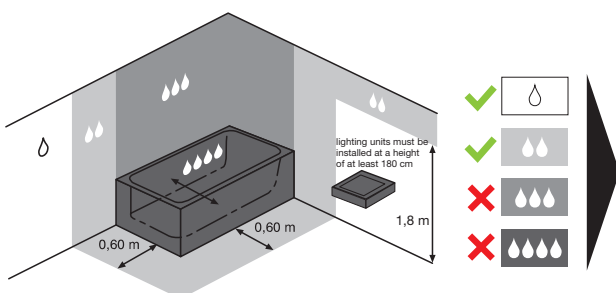

LIGHTING IN THE BATHROOM

Clear mirror lighting units comply with strict European standard IEC 364-7-701. RECOMMENDED: Installation of wires should be performed by an electrician.

Lighting can be mounted to **CLEAR** mirrors, as well as to any mirror glued onto a board and to mirror cabinets.