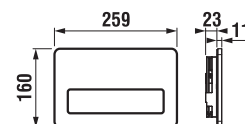

INOX ANTIVANDAL

Solution of water saving – let everything flush, it is still being saved:

- Single Flush – always will be flushed the same amount of water that can be set for example to 4,5 liters for closets which are certified for this volume.
- Dual Flush – small or big flush as necessary.