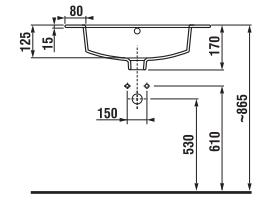

1. **1+1 PACK**
   cabinet + washbasin
   - Safe delivery
   - Space-saving transport packaging
   - Simple handling