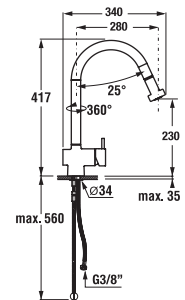

FAUCETS AND SHOWER ACCESSORIES /

SINK FAUCET MIO

Article number H3517110042001
Description sink monoblock faucet, chrome

PULL-OUT SINK FAUCET MIO

Article number H3517110043001
Description standing lever faucet for sink with retractable spray head and swivel base, chrome

WASHBASIN/BATHTUB SPOUT MIO

Article number H3717100040201
Description washbasin/bathtub spout 1/2", chrome

WASHBASIN/BATHTUB SPOUT MIO

5 functions

Article number H3617100040211
Description hand shower 5 functions: normal, massage, massage + normal, bubbling, bubbling + normal

1 function

Article number H3617100040201
Description hand shower 1 function, 100 mm, chrome

CLEAN TOUCH
Function that facilitates cleaning of shower jets; soft rubbers guarantee easy removal of limescale.

ANTI TWIST
All shower hoses feature this anti-twist system, concealed in the hose cone.