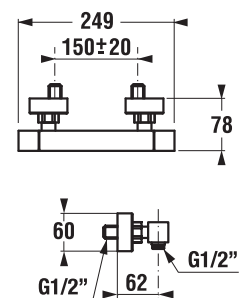

Article number	Description
H3324270040001	shower faucet without shower set, chrome-plated

Optional:	Description
H3604200040401	shower set I. (hand shower Cubito I., 1 function, hand shower holder, shower hose 1,7m), chrome
H3604200040411	shower set II. (hand shower Cubito II., 1 function, hand shower holder, shower hose 1,7m), chrome
H3604210040401	shower set I. (hand shower Cubito I., sliding bar, shower hose 1,7m), chrome
H3604210040411	shower set II. (hand shower Cubito II., sliding bar, shower hose 1,7m), chrome

Combine with the Cubito and Cubito-N shower accessories.