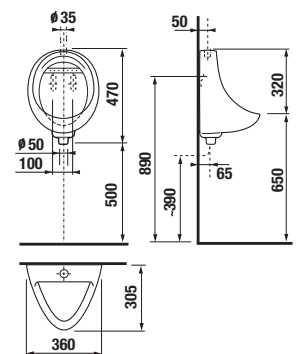

Article number	Description
H844100004401	Korint urinal with siphon (art. no.: H894400000001)
Optional:	
H8992100000001	installation kit for urinal

**RECOMMENDED TO BE
COMBINED WITH SUITABLE
CONCEALED MODULE
FOR URINALS**

PAGE 129