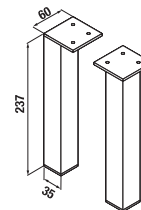

FEET FOR FURNITURE CUBE

| Article number | Description |
|----------------|--|
| H4944021760001 | Cube feet, chrome-plated, 1 pair, 237-247 mm |

CONNECTION DIMENSIONS FOR FURNITURE / CUBE /

It is recommended to combine Cube design line with mirrors of Clear and Lyra design line found in section Mirrors and lighting.