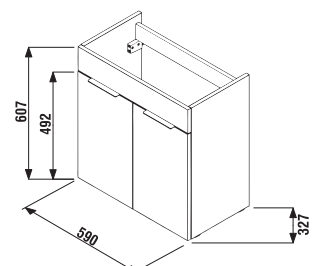

Can be mounted with faucet either on the right or on the left.

1. **1+1 PACK**
   cabinet + washbasin
   - Safe delivery
   - Space-saving transport packaging
   - Simple handling