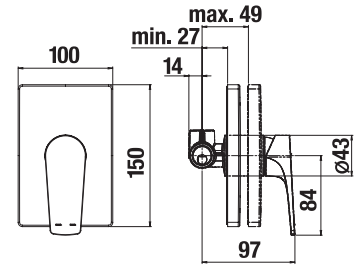

FAUCETS AND SHOWER ACCESSORIES /

SHOWER CONCEALED FAUCET WITHOUT SHOWER SET CUBITO-N

Article number	Description
H3311X60040001	shower concealed faucet without shower set, chrome-plated
Optional:	
H3651X00043621	shower set (hand shower $\varnothing$ 130 mm, 4 functions, hand shower holder, shower hose 1,7 m)
H3651X00043631	shower set (hand shower 130x130 mm, 4 functions, hand shower holder, shower hose 1,7 m)
H3651X00044721	shower set (hand shower $\varnothing$ 130 mm, 4 functions, sliding bar, slide bar soap dish, chrome, shower hose 1,7 m)
H3651X00044731	shower set (hand shower 130x130 mm, 4 functions, sliding bar, slide bar soap dish, chrome, shower hose 1,7 m)
H3637100040001	elbow connection 1/2", brass, check valve, chrome