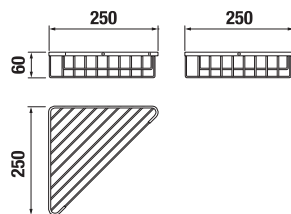

CORNER GRATED CONTAINER **GENERIC**

Article number	Description
H3853D30042301	corner grated container, 25 x 25 cm, chrome