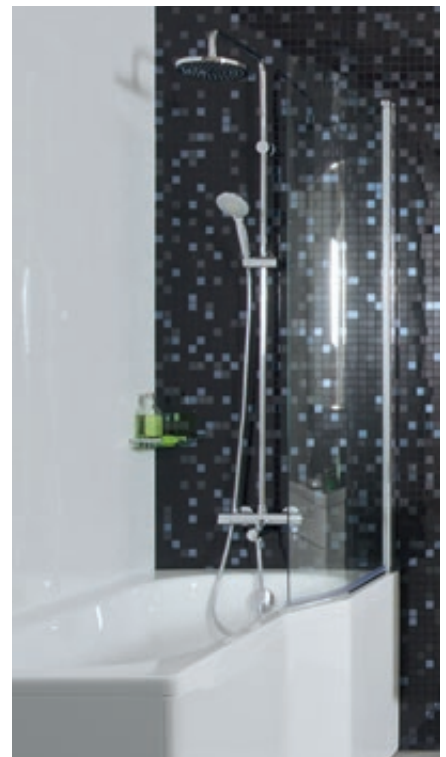

100% acrylic
All our bathtubs and trays are made of 100% acryl.

Made in the European Union.

5-year warranty for bathtubs.

Benefits of bath screens

- Extended three-year warranty.
- Cubito bath screens compatible with JIKA bathtubs (except Riga and Riga mini bathtubs).
- Frameless structure and 6 mm safety glass.
- Solid profiles in silver colour.
- JIKA perla GLASS finish.