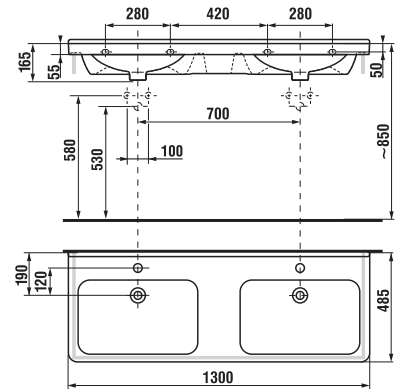

MAGIC FIX JIKA • perla