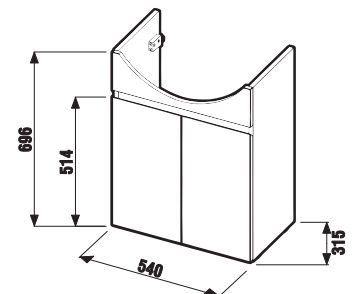

Article number	Description	Colour white glossy/ Body colour white
H4531210383001	vanity unit with 2 doors, for washbasin 60 cm	x