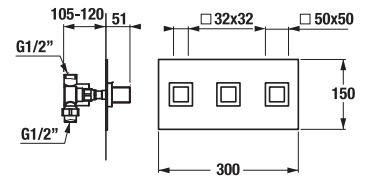

Three positional switch. Attachment: hand shower or head shower. Bathtub water inlet by the bathtub outlet or outflow.

Combine with the Cubito and Cubito-N head shower and shower accessories.