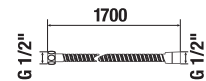

FAUCETS AND SHOWER ACCESSORIES /

SHOWER HOSE CONNECTION RIO

Article number Description
H3631R00041501 shower hose connection 1/2"

SHOWER HOSE RIO

Article number Description
H3621R00042701 shower hose, 1,7 m, chrome

HAND SHOWER HOLDER

Article number Description
H3691R00045001 hand shower holder, 3 positions, chrome

We recommend combining with Mio and Rio shower sets, accessories and siphons.

DINO

Benefits

- Aerators Neoperl are made from a special material preventing scale deposition, thus eliminating difficult scrubbing
- Dino design line bathroom faucets feature high-quality ceramic cartridges, dia. 35 mm
- Stainless connecting hoses produced by Tucai
- Extended five-year warranty

MEDICAL HANDLE DINO/TALAS

Article number Description
H3901J00040051 medical handle, chrome