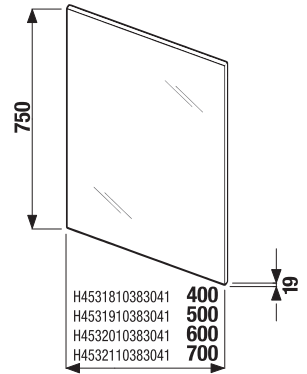

MIRRORS AND LIGHTING /

MIRRORS LYRA ON BOARD 40, 50, 60 A 70 × 75 CM

Article number   **Description**

H4531810383041	mirror on board 40 × 75 cm
H4531910383041	mirror on board 50 × 75 cm
H4532010383041	mirror on board 60 × 75 cm
H4532110383041	mirror on board 70 × 75 cm

MIRROR CABINET LYRA 40 × 80 CM

Article number   **Description**

H4532210383041	mirror cabinet 40 × 80 cm

MIRROR CABINET LYRA 50 × 80 CM

Article number   **Description**

H4532310383041	mirror cabinet 50 × 80 cm