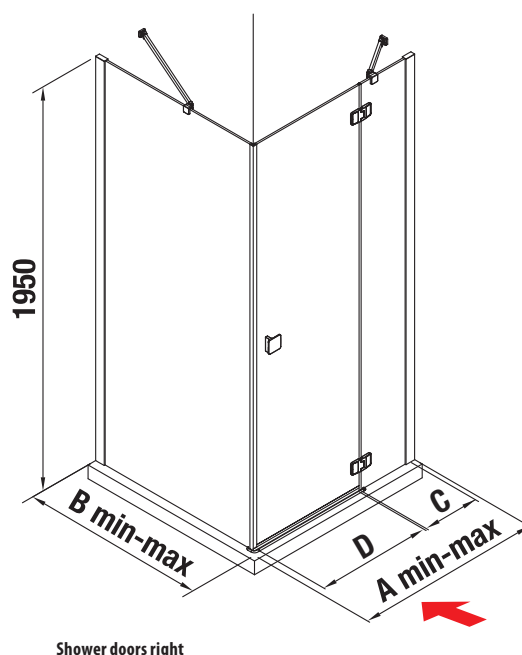

You can create a frameless shower enclosure by combining shower doors with a fixed screen.

Combine the shower enclosure with Pure, Italia and Padana shower trays.

Shower enclosures can be installed directly on the floor when adhering to dimensional possibilities.

JIKA•perla
GLASS

Left door version	Right door version	Fixed wall	Dimension options - shower doors	Dimension options - fixed shower	Fixed door glass	Entrance dimensions
			single panel	screen		
			A	B	C	D
H2544200026681	H2544210026681	H2974210026681	774 - 784	770 - 780	193	550
H2544220026681	H2544230026681		874 - 884		243	600
H2544240026681	H2544250026681		974 - 984		293	650
H2544260026681	H2544270026681		1174 - 1274		493	650
H2544200026681	H2544210026681	H2974220026681	774 - 784	870 - 880	193	550
H2544220026681	H2544230026681		874 - 884		243	600
H2544240026681	H2544250026681		974 - 984		293	650
H2544260026681	H2544270026681		1174 - 1274		493	650
H2544200026681	H2544210026681	H2974230026681	774 - 784	970 - 980	193	550
H2544220026681	H2544230026681		874 - 884		243	600
H2544240026681	H2544250026681		974 - 984		293	650
H2544260026681	H2544270026681		1174 - 1274		493	650

WARNING - COMBINATION OF SHOWER DOORS AND FIXED WALLS:

Make sure dimensions of your shower tray pair well with the enclosure to be installed. The A/B dimensions define an outer edge of the wall profile. Ensure you choose the right-sized layout for your new shower enclosure.