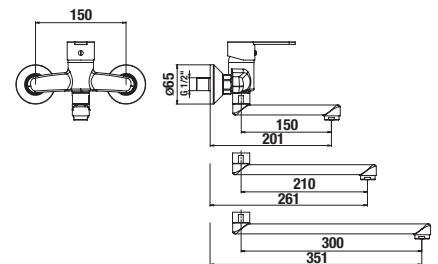

NEW

BIDET FAUCET LYRA SMART

Available in the 3rd quarter of 2020.

Article number	Description
H3411Z10041171	bidet faucet with plastic drain, chrome