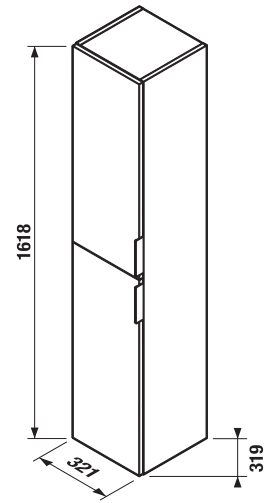

We deliver the Tigo N furniture pre-assembled, ready for immediate use.

Tigo N bathroom furniture can be combined with Clear mirrors in the Mirrors and Lighting chapter.

Glass shelf thickness is 6 mm.