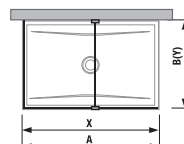

Article number	Glass dimensions (mm)			Shower tray dimensions (mm)	
	X	Y	V	A	B
H269421	1194	784	2000	1200	800
H269422	1194	884	2000	1200	900
H269423	1294	784	2000	1300	800
H269424	1294	884	2000	1300	900
H269425	1394	784	2000	1400	800
H269426	1394	884	2000	1400	900