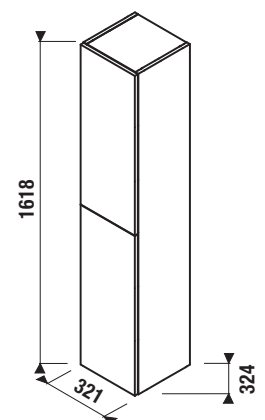

TALL CABINET MIO-N

white/glossy front

ash

| Article number | Description | Colour | |
|----------------|---|--------------------|-----|
| | | white/glossy front | ash |
| H43J7122305001 | tall cabinet, 1 door left/right, 5 shelves (1 fixed, 4 glass) | x | |
| H43J7122303421 | tall cabinet, 1 door left/right, 5 shelves (1 fixed, 4 glass) | | x |