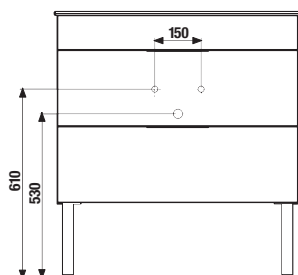

FEET FOR FURNITURE CUBE

| Article number | Description |
|----------------|--|
| H4944021760001 | Cube feet, chrome-plated, 1 pair, 237-247 mm |

CONNECTION DIMENSIONS FOR FURNITURE / CUBE /

It is recommended to combine Cube design line with mirrors of Clear and Lyra design line found in section Mirrors and lighting.