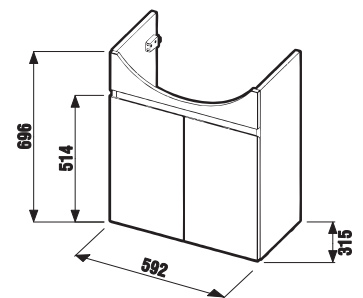

Article number	Description	Colour white glossy/ Body colour white
H4531310383001	vanity unit with 2 doors, for washbasin 65 cm	X