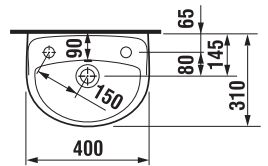

Article number	Description	yyy: 105	106	109
H815381000yyy1	small washbasin 40 cm	X	X	X

Optional:

H8903490000001	installation kit for washbasins
H8942490000001	siphon, chromed ABS, height-adjustable from 175 to 270 mm, high of water seal 75 mm, flow-rate capacity of 45 l, with decorative rings (can also be used without decorative rings).