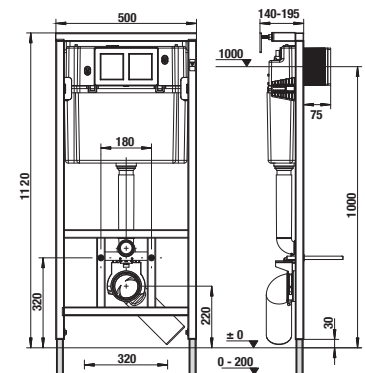

Article number	Description
H8956520000001	WC System for wallhung closets with monoblock steel frame - floor and rear-wall anchoring, for drywall installation, - pre-drilled holes in the frame, suitable for plasterboard structure installation - frame suitable for installation into a plasterboard structure - anti-dew insulated cistern - structure load-carrying capacity of 400 kg - massive self-supporting steel frame - silent inlet valve - replaceable push-buttons - insulated elbow, protects from dew formation at the module and water pipes - DN 90/110 drain elbow - floor installation, adjustable height - new outlet valve to be able to flush from 4,5 litres

Optional:	Description
H8936730000001	straight connection for WC module

Note: The factory setting for the valve in the concealed module is a flushing volume of 3/6 liters.

To use Jika concealed modules, a flow pressure of at least 1 bar is required.