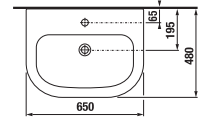

Optional:

H8903490000001	installation kit for washbasins
H3727100040101	angle valve 3/8" - 1/2", chrome, 2 pcs
H3747100040001	washbasin siphon 5/4" - 32 mm, chrome, brass
H8942490000001	siphon, chromed ABS, height-adjustable from 175 to 270 mm, high of water seal 75 mm, flow-rate capacity of 45 l, with decorative rings (can also be used without decorative rings)