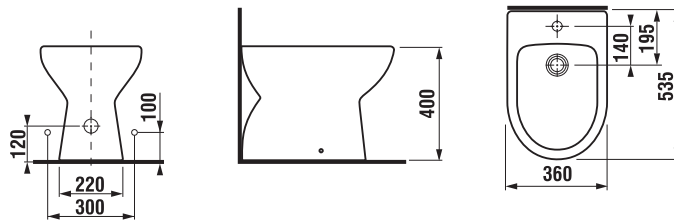

Article number	Description	304
H8323800003041	floorstanding bidet (including installation kit)	X