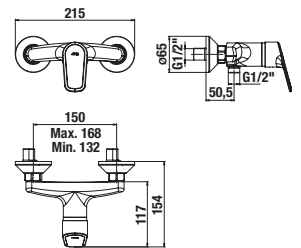

| Optional: | |
|----------------|---|
| H3651R00043611 | shower set (hand shower \varnothing 100mm, 1 function, hand shower holder, shower hose 1.7 m, metal) |
| H3651R00043731 | shower set (hand shower \varnothing 100mm, 3 different functions, hand shower holder, shower hose 1.7 m, metal) |