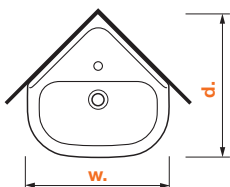

45 a 55 CM

CORNER WASHBASINS

DESIGN LINES	WIDTH/MM	DEPTH/MM	SERIAL NUMBER	CATALOG PAGE
Deep by Jika	450	460	H816612	88
Deep by Jika	550	560	H816614	85