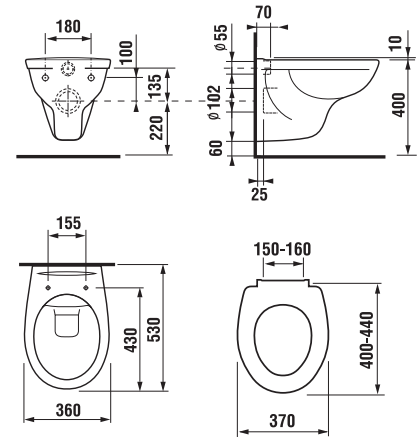

Article number	Description
H8603770000001	wallhung WC DINO PACK RIMLESS, washdown
Package including:	
H8213770000001	wallhung WC Dino, washdown, rimless
H8932760000001	duroplast seat and cover Zeta, Slowclose lowering mechanism, plastic hinges

WE RECOMMEND COMBINING WITH

PAGE 129