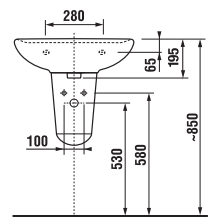

WASHBASINS / LYRA PLUS DESIGN LINE /

WASHBASIN LYRA PLUS 60 CM

MAGIC FIX

Article number	Description	yyy: 104	109
H814383000yyy1	washbasin 60 cm	X	X
H8193910000001	siphon cover with installation kit (art. no.: H8900130000001) only for washbasins 55, 60, 65 cm		

Optional:

H8903490000001	installation kit for washbasins
H8942490000001	siphon, chromed ABS, height-adjustable from 175 to 270 mm, high of water seal 75 mm, flow-rate capacity of 45 l, with decorative rings (can also be used without decorative rings).

COUNTERTOP WASHBASIN LYRA PLUS 60 CM

Article number	Description	yyy: 104	109
H813383000yyy1	washbasin 60 cm	X	X

Optional:

H8903490000001	installation kit for washbasins

VANITY UNIT FOR WASHBASIN LYRA PLUS 60 CM

Article number	Description	Colour white glossy/ Body colour white
H4531210383001	vanity unit with 2 doors, for washbasin 60 cm	x

Article number	Description	Colour white glossy/ Body colour white
H4531220383001	vanity unit with 2 doors, 1 drawer, for washbasin 60 cm	x