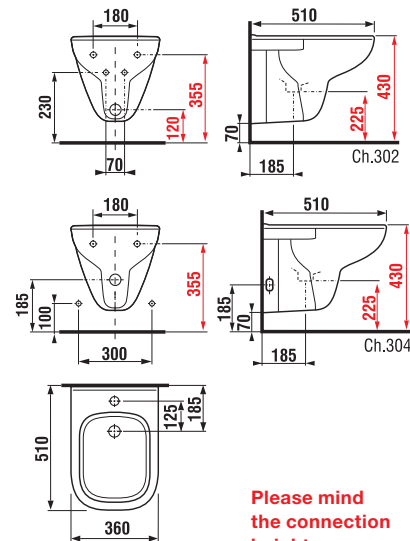

Please mind
the connection
height.