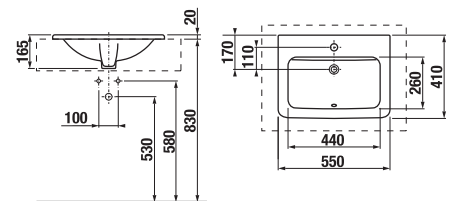

DROP-IN WASHBASINS IBON

Article number H8130100001041
Description drop-in washbasin Ibon 52 cm
 H8130110001041 drop-in washbasin Ibon 56 cm

PROJECT AND
OTHER PRODUCTS

BARRIER-FREE BATHROOM /

Safety, perfect comfort of personal hygiene, and a pleasant bathroom environment. Mio design line health washbasin features a special-shaped front edge facilitating access of wheelchair-bound users; the combined toilet can be raised up to 50 cm and extended up to 70 cm.