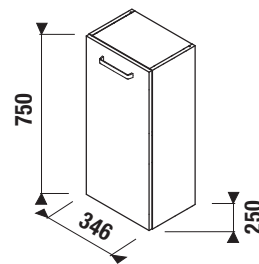

Article number	Description	Colour white/ semi-gloss front
H43J3811303001	medium cabinet, 1 door left/right, 2 shelves	x