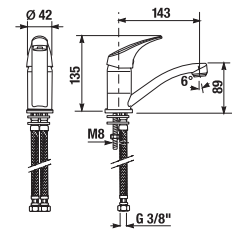

FAUCETS AND SHOWER ACCESSORIES /

BATH/SHOWER FAUCET TALAS

Article number	Description
H3211N70044001	bath/shower single-lever faucet, without shower set, pitch 150 mm, chrome

SHOWER FAUCET TALAS

Article number	Description
H3311N70044001	shower single-lever faucet, without shower set, pitch 150 mm, chrome

SINK FAUCET, SHORT SPOUT TALAS

Article number	Description
H3511N10042201	sink faucet, pedestal type, with swivel sput 143 mm, chrome

SINK FAUCET, LONG SPOUT TALAS

Article number	Description
H3511N10042301	sink faucet, pedestal type, with swivel spout 210 mm, chrome

It is recommended to combine with Rio accessories.