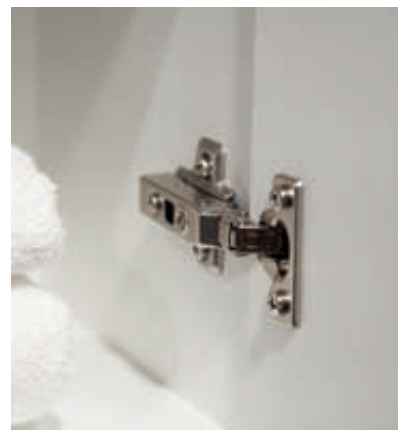

You can utilize every bit of space in your bathroom for your daily hygiene necessities. Ideal solutions include drawers of various sizes offered by some Lyra vanity units.

Drawer operation is very easy thanks to runners made by the renowned German manufacturer Hettich.

Simple opening is provided by hinges with a self-closing function.