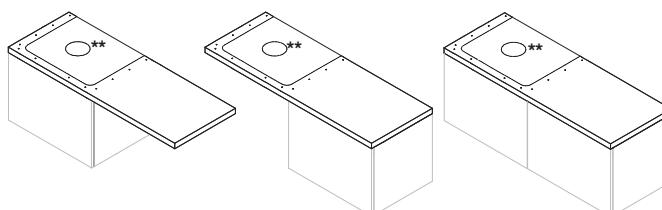

Optional:

H3747100040001 Mio washbasin siphon, 5/4" (32 mm), chrome-plated, brass

H3747300040001 Cubito washbasin siphon, 5/4" (32 mm), chrome-plated, brass

H8981840000001 Laufen washbasin outlet, flow

H3724200040101 angle valve Cubito 3/8"-1/2", chrome, 2 pcs

We recommend combining it with a Cubito-N sink faucet or a washbasin Mio-N faucet for washbasin bowls. Suitable for installation on a furniture washtop, more on page 73. A template for the cut-out is included in the product package.

For washbasin bowls without overflow use flow wastes only.

** circular cutout for washbasin siphon according to template

** circular cutout for washbasin siphon according to template