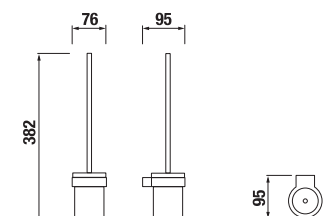

Article number	Description
H3843B10040001	toilet brush, chrome