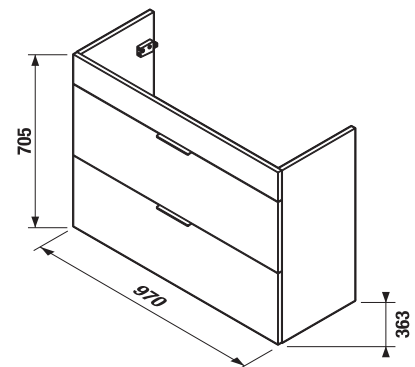

Article number	Description	Colour	
		white	ash
H40J2164015001	vanity unit for washbasin 100 cm H812219, 2 drawers	x	
H40J2164015141	vanity unit for washbasin 100 cm H812219, 2 drawers		x
H8942460000001	space-saving siphon, distance between the corner valves is 200 mm, DN40		
H4944010390001	feet, chrome-plated, 106 -116 mm (1 pair)		

SHELF UNDER THE WASHBASIN TIGO

Article number	Description
H46J2101005001	shelf under the washbasin 65 cm, incl. 2 consoles
H46J2111005001	shelf under the washbasin 80 cm, incl. 3 consoles
H46J2121005001	shelf under the washbasin 100 cm, incl. 3 consoles

The shelf below the washbasin is supported by hidden consoles that are included in the package.