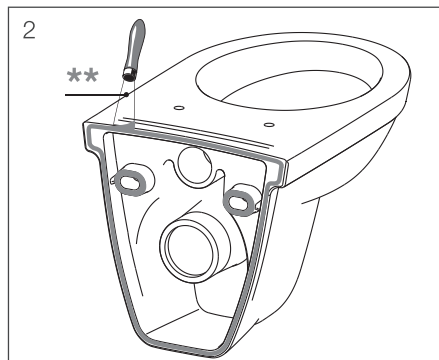

** Apply levelling paste layer of 5-10 mm.