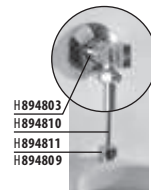

inlet fitting with angle valve

Optional:	Description
H894803	angle valve
H894809	rubber sealing for urinals
H894810	tube d = 14 mm
H894811	cap
H892003	plastic siphon (horizontal/vertical outlet)*/**