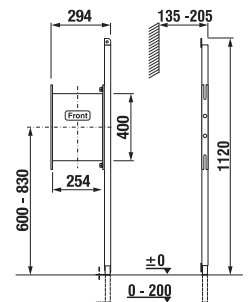

CONCEALED MODULES / ACCESSORIES /

PNEUMATIC SET

Tube length 2.35 m.

Article number	Description
H8956430000001	pneumatic set for concealed modules H895651/H895652

SYSTEM HANDICAP

Article number	Description
H8936420000001	Handicap WC system for toilet handbar attachment, designed for mounting onto Modul frames

To install Handicap WC system, you need to bolt up one side of the module to the supporting frame of the flush-mounted module (for WC, washbasin or bidet) and the other side to the metallic plasterboard structure.

Left/right variation that can be used for flush-mounted wallhung WC modules, as well as bidets and washbasins.

PLASTIC CISTERN FOR FREESTANDING WCS

Article number	Description
H8937100000001	plastic cistern for freestanding WCs, side cistern filling 3/8", Dual Flush, 3/6 l
H8937110000001	plastic cistern for freestanding WCs, side cistern filling 3/8", with grasshopper decor for children, Dual Flush, 3/6 l

JIKA concealed modules are compatible with all JIKA floorstanding and wallhung closets. The outlet elbow is DN90/DN100, there is no need to use reduction for outlet connection. You can find instructions in every package of the JIKA modules. A mounting kit is also included.