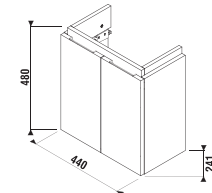

Please combine these vanity units with the space-saving JIKA siphon H894246000001.
NOTE: the spacing for corner valves in this case must be 200 mm.