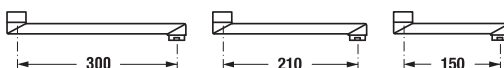

FAUCETS AND SHOWER ACCESSORIES /

WALL-MOUNTED SINK FAUCET DINO

Article number	Description
H3517270043101	wall-mounted sink faucet, spout 210 mm, spacing 100 mm, chrome

Optional:	
H3917100040001	Click-Clack washbasin waste

Spare parts:	
H3512700042001	straight spout 150 mm, chrome
H3952700042101	straight spout 210 mm, chrome
H3952700042201	straight spout 300 mm, chrome

COLD WATER WASHBASIN FAUCET DINO

Article number	Description
H3157200040001	washbasin faucet, only for cold water, chrome

Optional:	
H3917100040001	Click-Clack washbasin waste

BATH/SHOWER FAUCET WITHOUT SHOWER SET DINO

Article number	Description
H3217270043001	bath/shower faucet without shower set, spacing 100 mm, chrome

SHOWER FAUCET WITHOUT SHOWER SET DINO

Article number	Description
H3317270043001	shower faucet without shower set, spacing 100 mm, chrome

It is recommended to combine with Rio accessories.