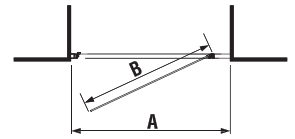

Single shower door 800, 900 mm, white profile, left/right, 5 mm transparent glass or stripy glass with special JIKA perla GLASS treatment, white handles.

Article number	Dimension (mm)	Height (mm)	Thickness (mm)	Glass design
H2543810006681	800	1900	5	transparent
H2543810006651	800	1900	5	matt stripes
H2543820006681	900	1900	5	transparent
H2543820006651	900	1900	5	matt stripes