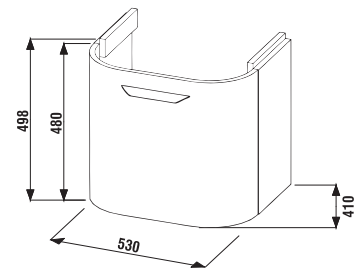

WASHBASINS / DEEP BY JIKA DESIGN LINE /

WASHBASIN DEEP BY JIKA 55 CM

Article number	Description	yyy: 104	109
H812612000yyy1	washbasin 55 cm	X	X
H8196110000001	siphon cover with installation kit (art. nr.: H8900130000001)		

Optional:

H8903490000001	installation kit for washbasins
H3727100040101	angle valve 3/8"-1/2", chrome, 2 pcs
H3747100040001	washbasin siphon, 5/4" - 32 mm, chrome, brass
H8942490000001	siphon, chromed ABS, height-adjustable from 175 to 270 mm, high of water seal 75 mm, flow-rate capacity of 45 l, with decorative rings (can also be used without decorative rings)

VANITY UNIT FOR WASHBASIN DEEP BY JIKA 55 CM

Article number	Description	Colour		
		white	ash	golden oak
H4541324345001	vanity unit for washbasin 55 cm, 1 drawer, rounded front	X		
H4541324343401	vanity unit for washbasin 55 cm, 1 drawer, rounded front		X	
H4541324343411	vanity unit for washbasin 55 cm, 1 drawer, rounded front			X

CORNER WASHBASIN DEEP BY JIKA 55 CM

Article number	Description	yyy: 104
H8166140001041	corner washbasin 55 cm	X

Optional:

H8903490000001	installation kit for washbasins
H8942490000001	siphon, chromed ABS, height-adjustable from 175 to 270 mm, high of water seal 75 mm, flow-rate capacity of 45 l, with decorative rings (can also be used without decorative rings)