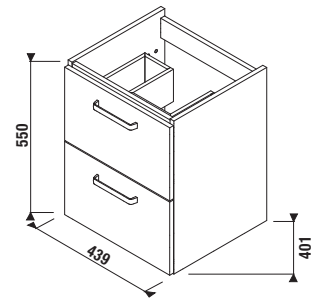

WASHBASINS / LYRA PLUS DESIGN LINE /

WASHBASIN LYRA PLUS 50 CM

Article number	Description	yyy: 104
H8103800001041	washbasin 50 cm	
Optional:		
H8903490000001	installation kit for washbasins	

VANITY UNIT FOR WASHBASIN LYRA PLUS VIVA 50 CM

Article number	Description	Colour white/ semi-gloss front
H40J3824023001	vanity unit with 2 drawers for washbasin 50 cm H810380	x

Benefits of Lyra Plus VIVA furniture

HUMIDITY PROOF + ABS
ABS edges glued with PUR glue = maximum level of humidity proof resistance.

20 000 CYCLES
highest quality in door fitting, tested 20 000 open/close cycles.

Runners of the drawers with self-close system

practical massive handles from polished nickel