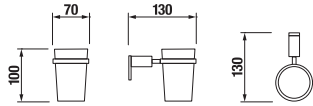

Article number	Description
H3823A10040001	glass tumbler holder, wall model, complete, chrome