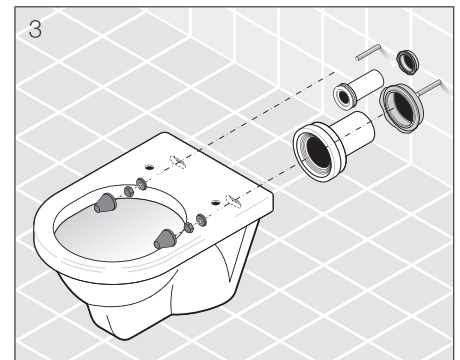

WALLHUNG WCs AND BIDETS /

Installation of ceramic products requires **levelling paste** or **the applicable damper kit**.

The revolutionary transformation of JIKA toilet bowls took another step forward. **Mio rimless**, a toilet which does not rinse the bowl, is truly a technological marvel that meets all current hygienic requirements. Dirt and harmful bacteria are kept out of inaccessible areas, and it comes with a big bonus: the design is truly unique.

- **H8929920000001** Laufen levelling tape for installation of ceramic products
- **H8946140000001** Levelling paste for the installation of ceramic products
- **H8926950000001** Damper kit for the installation of ceramic products

IN ORDER TO ACCEPT YOUR WARRANTY CLAIM, INSTALLATION MUST BE PERFORMED IN ACCORDANCE WITH THE APPLICABLE MOUNTING INSTRUCTIONS AND VALID LEGAL REGULATIONS.

Installation with levelling paste **H8946140000001**:

Installation with levelling tape **H8929920000001** and damper kit **H8926950000001**:

You can find an installation video at www.youtube.com