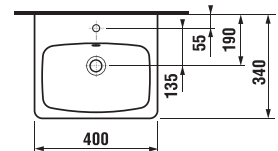

Article number	Description	yyy: 104
H8153800001041	small washbasin 40 cm	x

Optional:
H8903490000001 installation kit for washbasins
H8942490000001 siphon, chromed ABS, height-adjustable from 175 to 270 mm, high of water seal 75 mm, flow-rate capacity of 45 l, with decorative rings (can also be used without decorative rings)