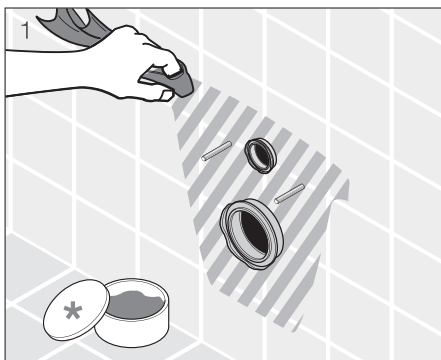

Installation with levelling paste **H8946140000001**:

* Liquid soap