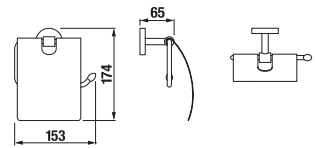

Article number	Description
H3837410040001	toilet paper holder with cover, chrome