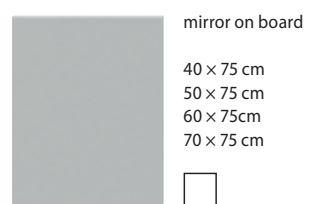

TECHNOLOGY AND BENEFITS

BATHROOM DESIGN LINES

PROJECT AND OTHER PRODUCTS

LYRA PLUS VIVA

LYRA PLUS

MIRRORS AND LIGHTING

CLEAR

CLEAR

CUBE

DEEP BY JIKA

DEEP BY JIKA

LYRA PLUS

lighting ABI

lighting GEMMA

lighting ELLA

lighting MOONBOX NEW

lighting HORIZON NEW

demister foil

Heating foils are recommended for mirrors.