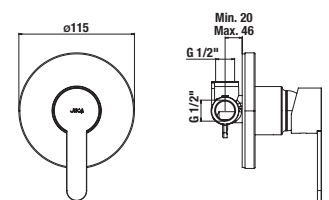

FAUCETS AND SHOWER ACCESSORIES /

NEW

BATH/SHOWER FAUCET WITHOUT SHOWER SET LYRA SMART

Available in the 3rd quarter of 2020.

Article number	Description
H3211Z70044001	bath/shower faucet without shower set, chrome

Optional:	
H3651R00043611	shower set (hand shower $\varnothing$ 100 mm, 3 functions, holder, shower hose 1.7 m, chrome)
H3651R00043731	shower set (hand shower $\varnothing$ 100 mm, 3 functions, sliding bar, shower hose 1.7 m, chrome)

NEW

SHOWER FAUCET WITHOUT SHOWER SET LYRA SMART

Available in the 3rd quarter of 2020.

Article number	Description
H3311Z70044001	shower faucet without shower set, chrome

Optional:	
H3651R00043611	shower set (hand shower $\varnothing$ 100 mm, 3 functions, holder, shower hose 1.7 m, chrome)
H3651R00043731	shower set (hand shower $\varnothing$ 100 mm, 3 functions, sliding bar, shower hose 1.7 m, chrome)

NEW

BATH/SHOWER CONCEALED FAUCET LYRA SMART

Available in the 3rd quarter of 2020.

Article number	Description
H3211Z60040001	bath/shower concealed faucet, chrome

Optional:	
H3651R00043611	shower set (hand shower $\varnothing$ 100 mm, 3 functions, holder, shower hose 1.7 m, chrome)
H3651R00043731	shower set (hand shower $\varnothing$ 100 mm, 3 functions, sliding bar, shower hose 1.7 m, chrome)

NEW

SHOWER CONCEALED FAUCET LYRA SMART

Available in the 3rd quarter of 2020.

Article number	Description
H3311Z60040001	shower concealed faucet, chrome

Optional:	
H3651R00043611	shower set (hand shower $\varnothing$ 100 mm, 3 functions, holder, shower hose 1.7 m, chrome)
H3651R00043731	shower set (hand shower $\varnothing$ 100 mm, 3 functions, sliding bar, shower hose 1.7 m, chrome)

NEW

SINK FAUCET LYRA SMART

Available in the 3rd quarter of 2020.