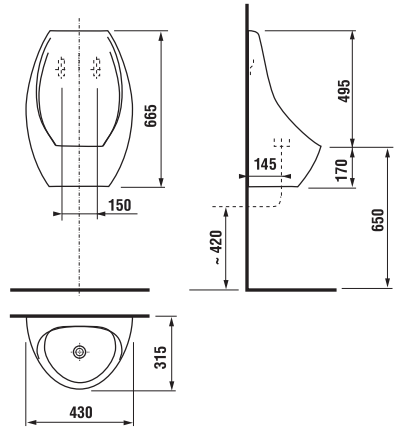

Article number	Description
H8411000000001	urinal Domino, without valve hole
Optional:	
H8992100000001	installation kit for urinal
H8907300000001	siphon including waste valve
H8907320000001	siphon
H8907390000631	waste valve for siphon H890732, metal
H8907390000001	waste valve for siphon H890732, plastic
H8948060000001	valve for urinal rinsing