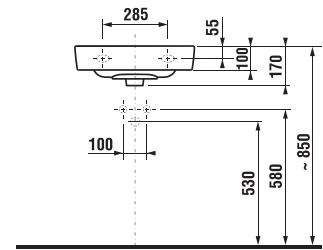

WASHBASINS / LYRA PLUS DESIGN LINE /

WASHBASIN LYRA PLUS 60 CM

Article number	Description	yyy: 104
H8103820001041	washbasin 60 cm	x

Optional:
H8903490000001 installation kit for washbasins

VANITY UNIT FOR WASHBASIN LYRA PLUS VIVA 60 CM

Article number	Description	Colour white/ semi-gloss front
H40J3844023001	vanity unit with 2 drawers for washbasin 60 cm H810382	x

SMALL WASHBASIN LYRA PLUS 40 CM

Article number	Description	yyy: 104
H8153800001041	small washbasin 40 cm	x

Optional:
H8903490000001 installation kit for washbasins
H8942490000001 siphon, chromed ABS, height-adjustable from 175 to 270 mm, high of water seal 75 mm, flow-rate capacity of 45 l, with decorative rings (can also be used without decorative rings)

VANITY UNIT FOR SMALL WASHBASIN LYRA PLUS VIVA 40 CM

Article number	Description	Colour white/ semi-gloss front
H40J3802003001	vanity unit with 1 door for small washbasin 40 cm H815380	x