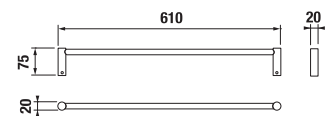

TOWEL RACK 40 CM BASIC

| Article number | Description |
|----------------|--------------------------|
| H3813A10040001 | towel rack 40 cm, chrome |

TOWEL RACK 60 CM BASIC

| Article number | Description |
|----------------|--------------------------|
| H3813A20040001 | towel rack 60 cm, chrome |