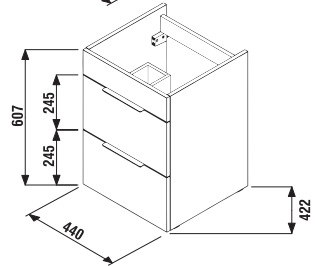

1. **1+1 PACK**
   cabinet + washbasin
2. Safe delivery
   - Space-saving transport packaging
   - Simple handling