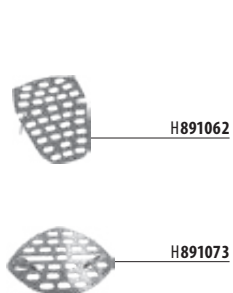

ACCESSORIES FOR URINALS GOLEM AND LIVO WITH INNER WATER INLET