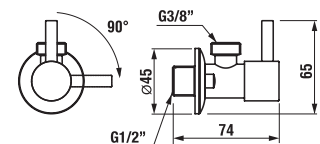

washbasin siphon