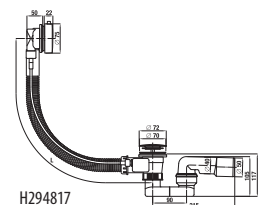

BATHTUBS AND BATH SCREENS /

BATHTUB OVERFLOWS

Article number	Description
H2948150040001	automatic overflow including siphon 40/50 mm, length 550 mm, plastic body of overflow
H2948160040001	automatic overflow including siphon 40/50 mm, length 550 mm, brass body of overflow
H2948170040001	automatic overflow with inlet, including siphon 40/50 mm, length 550 mm, plastic body of overflow
H2948180040001	automatic overflow with inlet, including siphon 40/50 mm, length 550 mm, brass body of overflow

H294817

BATHTUB ACCESSORIES

Article number	Description
H2941020040001	spare handles – 2 pieces (chrome-plated) for Praga, Alma bathtubs
H2940000000001	adjustable metal feet – 2 pcs Riga mini
H2940120000001	adjustable metal feet – 2 pcs Alma, Tanza Plus, Tanza and Riga
H2940130000001	adjustable metal feet – 2 pcs Praga
H2948150040001	automatic overflow including siphon 40/50 mm, length 550 mm, plastic body of overflow
H2948170040001	automatic overflow with inlet, including siphon 40/50 mm, length 550 mm, plastic body of overflow

Maximum load-carrying capacity for all types of bathtub feet (both plastic and iron) equals to bathtub volume plus 200 kg. Nevertheless, according to EN 14516 standard, sufficient bathtub feet carrying capacity equals to bathtub volume plus 100 kg.

HEIGHT OF STEEL BATHTUBS WITH FEET

Height of steel bathtubs JIKA with feet

Bathtub	Height of feet		Height of bathtub	
	min	max		
PRAGA	180	195	590–605	
ALMA	170	185	560–575	
RIGA	170	185	RIGA 2–4 545–560	RIGA 5–7 560–575
RIGA 105	155	175	530–550	
TANZA	170	185	555–570