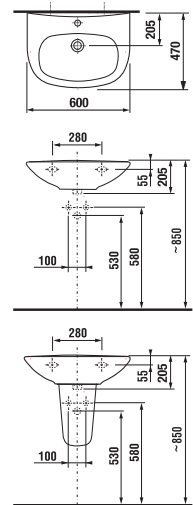

Article number	Description	yyy: 104	109
H810392000yyy1	washbasin 60 cm	X	X
H8193910000001	siphon cover with installation kit (art. no.: H8900130000001) for washbasins 50, 55, 60 cm		

Optional:
H8903490000001 installation kit for washbasins
H8942490000001 siphon, chromed ABS, height-adjustable from 175 to 270 mm, high of water seal 75 mm, flow-rate capacity of 45 l, with decorative rings (can also be used without decorative rings).