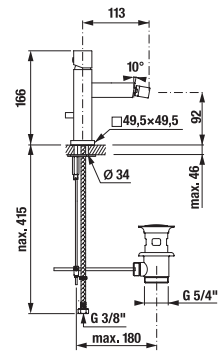

Article number	Description
H3414210040011	bidet faucet with pop-up waste, chrome-plated

Optional:	Description
H3724200040101	angle valve 3/8"–1/2", chrome, 2 pcs