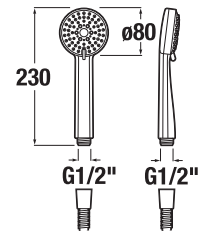

FAUCETS AND SHOWER ACCESSORIES /

Shower accessories Rio

SHOWER SETS RIO

Article number	Description
H3651R00041001	shower set (hand shower, stainless steel shower hose, wall bracket), chrome
H3651R00043711	shower set (hand shower, stainless steel shower hose, bar), chrome

SHOWER SET
Shower set includes a hand shower, a hose, and a holder or a shower bar.

HAND SHOWER RIO

Article number	Description
H3611R00040011	hand shower, single function, chrome

HAND SHOWER RIO

Article number	Description
H3611R20043311	hand shower, Ø 80 mm, 3 functions

HAND SHOWER RIO

H3611R20041511

H3611R20043511

Article number	Description
H3611R20041511	hand shower, Ø 100 mm, 1 function
H3611R20043511	hand shower, Ø 100 mm, 3 functions

SHOWER HOSE RIO

Article number	Description
H3621R00042701	shower hose, 1,7 m, chrome