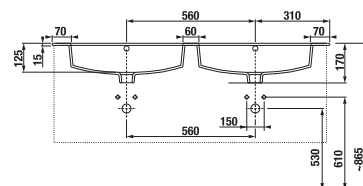

white/semi-gloss front

Article number	Description	Colour	
		white/semi-gloss front	dark oak
H4536621763001	vanity unit with 4 drawers incl. double washbasin 120 × 43 cm	x	
H4536621763021	vanity unit with 4 drawers incl. double washbasin 120 × 43 cm		x