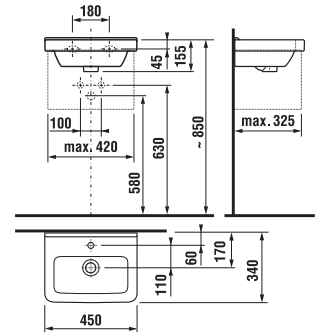

WASHBASINS / CUBITO PURE DESIGN LINE /

SMALL WASHBASIN CUBITO 45 CM

Article number	Description
H811422xxx1041	small washbasin 45 cm
Optional:	
H8903490000001	installation kit for washbasins
H3747100040001	washbasin siphon Mio 5/4" – 32 mm, chrome, brass
H3747300040001	washbasin siphon 5/4" – 32 mm, chrome, brass
H3724200040101	angle valve 3/8"-1/2", chrome, 2 pcs