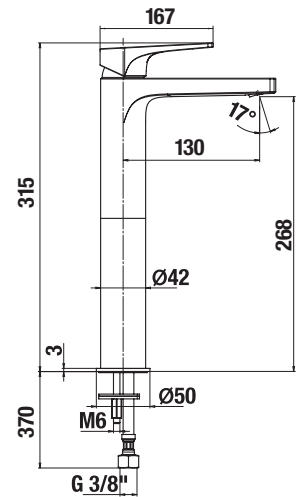

FAUCETS AND SHOWER ACCESSORIES /

WASHBASIN FAUCET CUBITO-N „L“

123 mm

Article number	Description
H3111X10041241	single-lever faucet for washbasin with Click-Clack waste valve, adjustable flow angle, flow rate of 5 l/min, chrome
H3111X10041201	single-lever faucet for washbasin without outlet, adjustable flow angle, flow rate of 5 l/min, chrome

Optional:

H3917100040001	Click-Clack washbasin waste
H3727100040101	Mio angle valve, 3/8"-1/2", chrome-plated, 2 pcs
H3747100040001	Mio washbasin siphon, 5/4" (32 mm), chrome-plated, brass

WASHBASIN FAUCET CUBITO-N „XL“

268 mm

Article number	Description
H3111X80041101	single-lever faucet for washbasin without outlet, adjustable flow angle, flow rate of 5 l/min, chrome

Optional:

H3917100040001	Click-Clack washbasin waste
H3727100040101	Mio angle valve, 3/8"-1/2", chrome-plated, 2 pcs
H3747100040001	Mio washbasin siphon, 5/4" (32 mm), chrome-plated, brass

BIDET FAUCET CUBITO-N

Article number	Description
H3411X10041111	bidet single-lever faucet, pedestal type, with automatic waste valve

Optional:

H3727100040101	angle valve 3/8"-1/2", chrome, 2 pcs