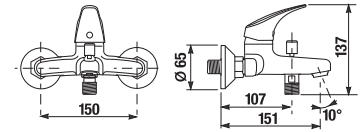

FAUCETS AND SHOWER ACCESSORIES /

BATH/SHOWER FAUCET TALAS

Article number	Description
H3211N70044001	bath/shower single-lever faucet, without shower set, pitch 150 mm, chrome

SHOWER FAUCET TALAS

Article number	Description
H3311N70044001	shower single-lever faucet, without shower set, pitch 150 mm, chrome

SINK FAUCET, SHORT SPOUT TALAS

Article number	Description
H3511N10042201	sink faucet, pedestal type, with swivel sput 143 mm, chrome

SINK FAUCET, LONG SPOUT TALAS

Article number	Description
H3511N10042301	sink faucet, pedestal type, with swivel spout 210 mm, chrome

It is recommended to combine with Rio accessories.