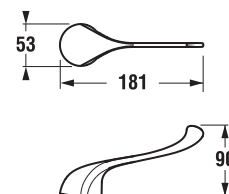

MEDICAL HANDLE LYRA

| Article number | Description |
|----------------|------------------------|
| H3912700040001 | medical handle, chrome |

BIDET FAUCET LYRA

| Article number | Description |
|----------------|----------------------------------|
| H3412710040011 | bidet faucet with pop-up, chrome |