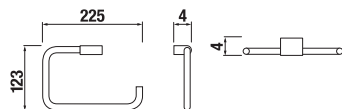

Article number	Description
H3813B40040001	towel ring 22.5 x 12.5 cm, chrome