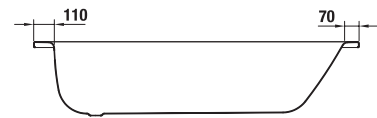

These areas are recommended for placing a bathtub outlet or a bathtub mixer outlet.

E, F = edge width of bathtub

TANZA plus - the finest steel bath Jika

| Article number | Description | Capacity |
|----------------|---------------------------|----------|
| H2252010000001 | Tanza plus 1 500 × 700 mm | 165 l |
| H2251910000001 | Tanza plus 1 600 × 700 mm | 180 l |
| H2251810000001 | Tanza plus 1 700 × 700 mm | 195 l |
| H2252310000001 | Tanza plus 1 600 × 750 mm | 200 l |
| H2252210000001 | Tanza plus 1 700 × 750 mm | 210 l |