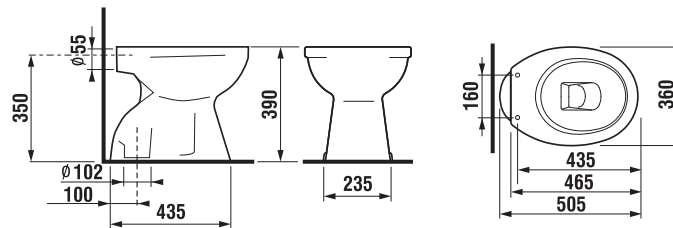

Article number	Description	Outlet
H8227470000001	floorstanding WC Zeta plus	x

Optional:
H8932710000001 thermoplast seat and cover Zeta, plastic hinges, adjustable length of 400–440 mm