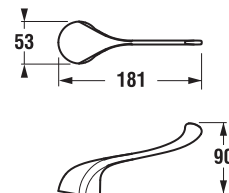

BARRIER-FREE BATHROOM /

Safety, perfect comfort of personal hygiene, and a pleasant bathroom environment. Mio design line health washbasin features a special-shaped front edge facilitating access of wheelchair-bound users; the combined toilet can be raised up to 50 cm and extended up to 70 cm.

HOSPITAL WASHBASIN MIO

Article number   **Description**

H813714xxxxyy1 hospital washbasin 64 cm, without overflow

Optional:

H8939020000001 Laufen concealed siphon

H8942460000001 space-saving siphon, distance between the corner valves is 200 mm, DN40

* H8939020000001 - for Laufen siphon
** H8942460000001 - for space-saving siphon

MEDICAL HANDLE LYRA

Article number   **Description**

H3912700040001 medical handle, chrome

MEDICAL HANDLE DINO/TALAS

Article number   **Description**

H3901J00040051 medical handle, chrome