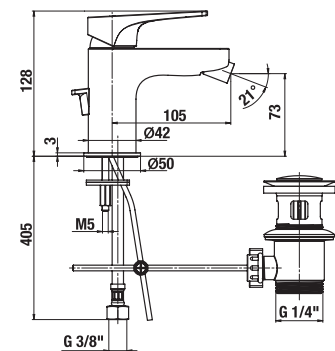

Optional:

H3727100040101	angle valve 3/8"-1/2", chrome, 2 pcs