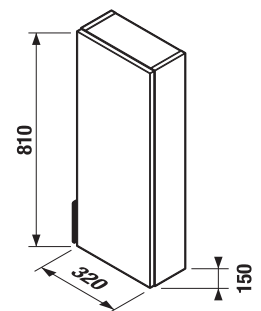

Article number	Description	Colour	
		white	ash
H43J2141305001	medium shallow cabinet, 1 door left/right, 2 glass shelves	x	
H43J2141305141	medium shallow cabinet, 1 door left/right, 2 glass shelves		x

We deliver the Tigo N furniture pre-assembled, ready for immediate use.

Tigo N bathroom furniture can be combined with Clear mirrors in the Mirrors and Lighting chapter.

Glass shelf thickness is 6 mm.