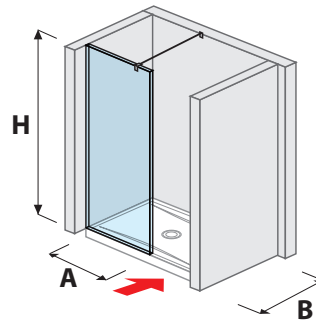

LYRA PLUS single

80 × 190 cm
90 × 190 cm
- transparent glass
- stripy glass

LYRA PLUS pivot-type

80 × 190 cm
90 × 190 cm
- transparent glass
- stripy glass

LYRA PLUS folding

80 × 190 cm
90 × 190 cm
- transparent glass
- stripy glass

FIXED SHOWER SCREEN

PURE frameless

80 × 195 cm
90 × 195 cm
100 × 195 cm
- transparent glass
 left/right version

CUBITO PURE

80 × 195 cm
90 × 195 cm
100 × 195 cm
- transparent glass
- glass arctic

OVERVIEW / GLASS WALLS / BY LAYOUT /

FRAMELESS GLASS WALLS / WALK IN

glass wall PURE fixed 120, 130, 140 cm

| A | B | H |
|--------|----------|--------|
| 120 cm | 80/90 cm | 200 cm |
| 130 cm | 80/90 cm | 200 cm |
| 140 cm | 80/90 cm | 200 cm |

glass wall PURE side-mounted 70, 80 cm

| A | B | H |
|-------|----------|--------|
| 70 cm | 80/90 cm | 200 cm |
| 80 cm | 80/90 cm | 200 cm |

glass wall PURE side-mounted 90, 100, 120, 130, 140 cm

| A | B | H |
|--------|----------|--------|
| 90 cm | 90 cm | 200 cm |
| 100 cm | 80 cm | 200 cm |
| 120 cm | 80/90 cm | 200 cm |
| 130 cm | 80/90 cm | 200 cm |
| 140 cm | 80/90 cm | 200 cm |