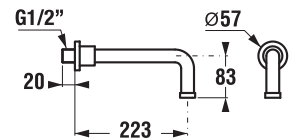

FAUCETS AND SHOWER ACCESSORIES /

SINK FAUCET MIO

Article number H3517110042001
Description sink monoblock faucet, chrome

PULL-OUT SINK FAUCET MIO

Article number H3517110043001
Description standing lever faucet for sink with retractable spray head and swivel base, chrome

WASHBASIN/BATHTUB SPOUT MIO

Article number H3717100040201
Description washbasin/bathtub spout 1/2", chrome

WASHBASIN/BATHTUB SPOUT MIO

5 functions

Article number H3617100040211
Description hand shower 5 functions: normal, massage, massage + normal, bubbling, bubbling + normal

1 function

Article number H3617100040201
Description hand shower 1 function, 100 mm, chrome

CLEAN TOUCH
Function that facilitates cleaning of shower jets; soft rubbers guarantee easy removal of limescale.

ANTI TWIST
All shower hoses feature this anti-twist system, concealed in the hose cone.