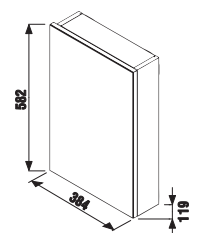

The vanity unit is not available as a spare part.