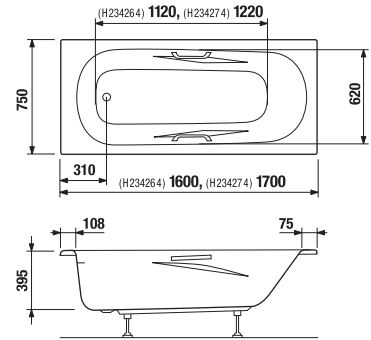

For Alma steel bathtubs, we recommend to use 1-2 piece bath screens Cubito.

For pictures and technical charts of bathtub overflows, please see page 189.