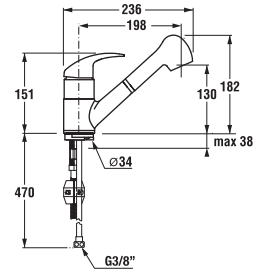

FAUCETS AND SHOWER ACCESSORIES /

PULL-OUT SINK FAUCET LYRA

| Article number | Description |
|----------------|------------------------------|
| H3512710043001 | pull-out sink faucet, chrome |

40 cm height-adjustable