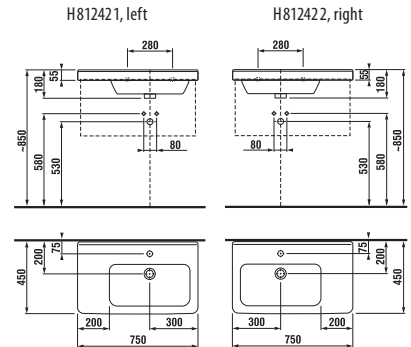

WASHBASINS / CUBITO PURE DESIGN LINE /

WASHBASIN CUBITO 75 CM

Article number	Description
H812421xxx1041	asymmetric washbasin 75 cm, left
H812422xxx1041	asymmetric washbasin 75 cm, right
H8199510000281	siphon cover with installation kit (art. nr.: H8900150000001)

Optional:

H8903490000001	installation kit for washbasins
H3747300040001	washbasin siphon 5/4" - 32 mm, chrome, brass
H3724200040101	angle valve 3/8"-1/2", chrome, 2 pcs

VANITY UNIT FOR ASYMMETRIC WASHBASIN CUBITO 75 CM

Article number	Description	Colour		
		white/glossy front	dark pine	oak
H40J4253015001	vanity unit for washbasin 75 cm H812421/2, 1 drawer	x		
H40J4253014611	vanity unit for washbasin 75 cm H812421/2, 1 drawer		x	
H40J4253015191	vanity unit for washbasin 75 cm H812421/2, 1 drawer			x

Please combine these vanity units with the space-saving JIKA siphon H8942460000001.
NOTE: the spacing for corner valves in this case must be 200 mm.

Article number	Description	Colour		
		white/glossy front	dark pine	oak
H40J4254035001	vanity unit for washbasin 75 cm H812421, 2 drawers, cut out on the right	x		
H40J4254034611	vanity unit for washbasin 75 cm H812421, 2 drawers, cut out on the right		x	
H40J4254035191	vanity unit for washbasin 75 cm H812421, 2 drawers, cut out on the right			x
H40J4254045001	vanity unit for washbasin 75 cm H812422, 2 drawers, cut out on the left	x		
H40J4254044611	vanity unit for washbasin 75 cm H812422, 2 drawers, cut out on the left		x	
H40J4254045191	vanity unit for washbasin 75 cm H812422, 2 drawers, cut out on the left			x

Optional:

H4944010390001	legs for wall-mounted sink cabinets, chrome (1 pair)