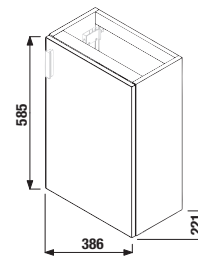

Article number	Description	Colour			
		white/semi-gloss front	grey	dark oak	cherry
H4535121753001	vanity unit with 1 reversible door, incl. washbasin 40 × 23 cm, with tap hole on the right, mirror cabinet and lighting	x			
H4535121753011	vanity unit with 1 reversible door, incl. washbasin 40 × 23 cm, with tap hole on the right, mirror cabinet and lighting		x		
H4535121753021	vanity unit with 1 reversible door, incl. washbasin 40 × 23 cm, with tap hole on the right, mirror cabinet and lighting			x	
H4535121753081	vanity unit with 1 reversible door, incl. washbasin 40 × 23 cm, with tap hole on the right, mirror cabinet and lighting				x

Spare parts:

Article number	Description
H47J7303200001	Moonbox New lighting, LED, IP 44, 1×8W, 510 lm, 300×25×83 mm, for mounting on glass, plate and mirror cabinet