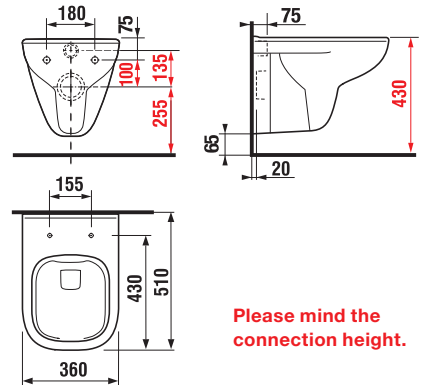

WALLHUNG WCs AND BIDETS /

NEW

WALLHUNG WC DEEP BY JIKA RIMLESS S

Available in the 2nd quarter of 2020.

Article number	Description
H8206140000001	wallhung WC, washdown, rimless, 4,5/3 l

Optional:	Description
H8936103000631	duroplast seat and cover Deep by Jika, removable, metal clamps
H8936113000631	duroplast seat and cover Deep by Jika, removable, metal clamps, Slowclose mechanism
H8929920000001	Laufen levelling tape
H8926950000001	Laufen damper kit
H8946140000001	Laufen leveling paste

The correct setting for the valve in the concealed module is a flushing volume of 4,5 / 3 liters.

WALLHUNG WC DEEP BY JIKA

Article number	Description
H8206100000001	wallhung WC, washdown flushing

Optional:	Description
H8936103000631	duroplast seat and cover Deep by Jika, removable, metal clamps
H8936113000631	duroplast seat and cover Deep by Jika, removable, metal clamps, Slowclose mechanism
H8929920000001	Laufen levelling tape
H8926950000001	Laufen damper kit
H8946140000001	Laufen leveling paste

The correct setting for the valve in the concealed module is a flushing volume of 4.5 / 3 liters.

WE RECOMMEND COMBINING WITH PAGE 129

DUROPLAST SEAT AND COVER DEEP BY JIKA

Article number	Description
H8936103000631	duroplast seat and cover Deep by Jika, removable, metal clamps
H8936113000631	duroplast seat and cover Deep by Jika, removable, metal clamps, Slowclose mechanism
H8916120000631	fast-clamping steel hinges for duroplast seat and cover Deep by Jika H893610/H893611
H8914250000001	bolt caps for duroplast seat and cover H893610/H893611