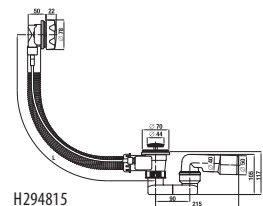

BATHTUBS AND BATH SCREENS /

BATHTUB OVERFLOWS

Article number	Description
H2948150040001	automatic overflow including siphon 40/50 mm, length 550 mm, plastic body of overflow
H2948160040001	automatic overflow including siphon 40/50 mm, length 550 mm, brass body of overflow
H2948170040001	automatic overflow with inlet, including siphon 40/50 mm, length 550 mm, plastic body of overflow
H2948180040001	automatic overflow with inlet, including siphon 40/50 mm, length 550 mm, brass body of overflow

H294815

BATHTUB ACCESSORIES

Article number	Description
H2941020040001	spare handles – 2 pieces (chrome-plated) for Praga, Alma bathtubs
H2940000000001	adjustable metal feet – 2 pcs Riga mini
H2940120000001	adjustable metal feet – 2 pcs Alma, Tanza Plus, Tanza and Riga
H2940130000001	adjustable metal feet – 2 pcs Praga
H2948150040001	automatic overflow including siphon 40/50 mm, length 550 mm, plastic body of overflow
H2948170040001	automatic overflow with inlet, including siphon 40/50 mm, length 550 mm, plastic body of overflow

Maximum load-carrying capacity for all types of bathtub feet (both plastic and iron) equals to bathtub volume plus 200 kg. Nevertheless, according to EN 14516 standard, sufficient bathtub feet carrying capacity equals to bathtub volume plus 100 kg.

HEIGHT OF STEEL BATHTUBS WITH FEET

Height of steel bathtubs JIKA with feet

Bathtub	Height of feet		Height of bathtub	
	min	max		
PRAGA	180	195	590–605	
ALMA	170	185	560–575	
RIGA	170	185	RIGA 2–4 545–560	RIGA 5–7 560–575
RIGA 105	155	175	530–550	
TANZA	170	185	555–570