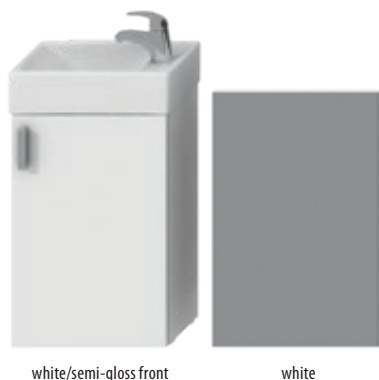

VANITY UNITS WITH WASHBASINS / PETIT /

SET WITH WASHBASIN PETIT 40 CM

H47J7303200001

1+3 PACK
vanity unit + washbasin, mirror and illumination
- Safe delivery
- Space-saving transport packaging
- Simple handling