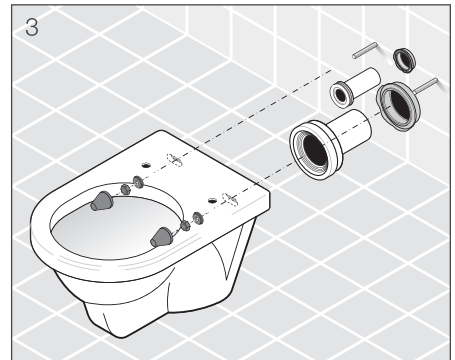

CONCEALED MODULES / BENEFITS /

BENEFITS OF JIKA CONCEALED MODULES

- Great quality and technology
- Modern push buttons with new design
- Easy installation and service
- Massive steel frames – WC and bidet stability tested for 400 kg load
- Extended 5-year guarantee, free service and support at the customer's premises within 5 days
- Special Antivandal push button for public spaces
- Special module for bathrooms in concrete panel buildings
- Silent operation
- Easy installation
- Quality materials, reliable design of mechanical parts, reliable water pipes
- The most silent inlet valve on the market, each piece tested for 10-bar load, rapid filling
- Plastic and silicone gaskets resistant to rotting
- Up-to-date push-button design, smooth and silent operation
- Extendable frames to accommodate a panel set and an assembly frame for auxiliary handles
- Broad choice of spare parts in stock
- Easy service accessibility, parts easily replaceable

Installation with levelling paste H894614000001:

Install using levelling tape H892992000001 and H892695000001 damper kit:

You can find an installation video at www.youtube.com

PROJECT AND
OTHER PRODUCTS