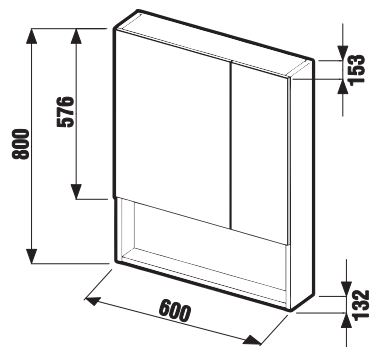

MIRRORS AND LIGHTING /

MIRROR CABINET LYRA 60 × 80 CM

Article number	Description

H4532410383041	mirror cabinet 60 × 80 cm

MIRROR CABINET LYRA 77,5 × 80 CM

Article number	Description

H4532510383041	mirror cabinet 77,5 × 80 cm