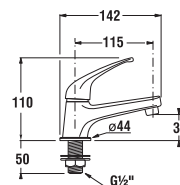

BATH/SHOWER FAUCET WITHOUT SHOWER SET DINO

| Article number | Description |
|----------------|---|
| H3217270043001 | bath/shower faucet without shower set, spacing 100 mm, chrome |

SHOWER FAUCET WITHOUT SHOWER SET DINO