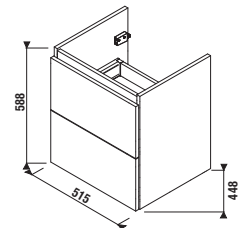

WASHBASINS / MIO-N DESIGN LINE /

WASHBASIN MIO-N 55 CM

JIKA • perla

Article number	Description	yyy: 104
H812712xxx1041	washbasin 55 cm	x
Optional:		
H8903490000001	installation kit for washbasins	
H8942460000001	space-saving siphon, distance between the corner valves is 200 mm, DN40	
H3747300040001	washbasin siphon 5/4" – 32 mm, chrome, brass	
H3724200040101	angle valve 3/8" – 1/2", chrome, 2 pcs	

VANITY UNIT FOR WASHBASIN MIO-N 55 CM

white/glossy front

ash

Article number	Description	Colour	
		white/glossy front	ash
H40J7134015001	vanity unit for washbasin 55x45 cm H812712, 2 drawers	x	
H40J7134013421	vanity unit for washbasin 55x45 cm H812712, 2 drawers		x
Optional:			
H4944021760001	Cube legs for wall-mounted sink cabinets, chrome, 1 pair, 240 mm		

Please combine these vanity units with the space-saving JIKA siphon H8942460000001.
NOTE: the spacing for corner valves in this case must be 200 mm.

WASHBASIN MIO-N 60 CM

JIKA • perla

Article number	Description	yyy: 104
H812713xxx1041	washbasin 60 cm	x
Optional:		
H8903490000001	installation kit for washbasins	
H8942460000001	space-saving siphon, distance between the corner valves is 200 mm, DN40	
H3747300040001	washbasin siphon 5/4" – 32 mm, chrome, brass	
H3724200040101	angle valve 3/8" – 1/2", chrome, 2 pcs	

VANITY UNIT FOR WASHBASIN MIO-N 60 CM

white/glossy front

ash

Article number	Description	Colour	
		white/glossy front	ash
H40J7144015001	vanity unit for washbasin 60x45 cm H812713, 2 drawers	x	
H40J7144013421	vanity unit for washbasin 60x45 cm H812713, 2 drawers		x
Optional:			
H4944021760001	Cube legs for wall-mounted sink cabinets, chrome, 1 pair, 240 mm		

Please combine these vanity units with the space-saving JIKA siphon H8942460000001.
NOTE: the spacing for corner valves in this case must be 200 mm.