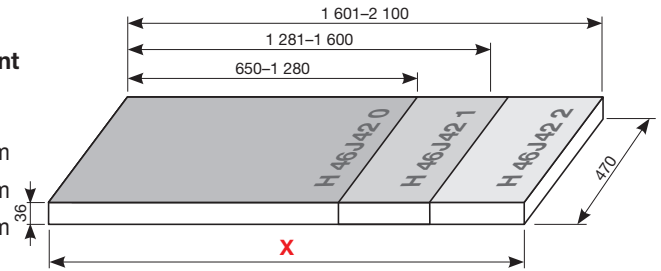

ORDER FORM FOR CUBITO FURNITURE WASHTOPS

/washtop with cut-outs can only be used in combination with Cubito 45–75 cm washbasins, not applicable for drop-in washbasin H81742.2/

WASHTOP WITHOUT CUT-OUT

(available in these colours: dark pine - 461, oak - 519, white - 500)

Choose one of the three counter types; enter the surface treatment (batch) and the specific length you want **x**:

- ☐ **H 46J42 0** 650–1 280 mm colour ..... lenth **x** ..... mm
- ☐ **H 46J42 1** 1 281–1 600 mm colour ..... lenth **x** ..... mm
- ☐ **H 46J42 2** 1 601–2 100 mm colour ..... lenth **x** ..... mm
  pcs .....

WASHTOP WITH 1 CUT-OUT

(available in these colours: dark pine - 461, oak - 519, white - 500)

Choose washbasin:

- ☐ 45 cm ☐ 55 cm ☐ 60 cm ☐ 65 cm ☐ 75 cm

Enter the surface finish (colour) and the specific dimensions you require **x*** and **y***:

- ☐ **H 46J42 3** colour ..... **x*** ..... mm
  y* ..... mm
  pcs .....