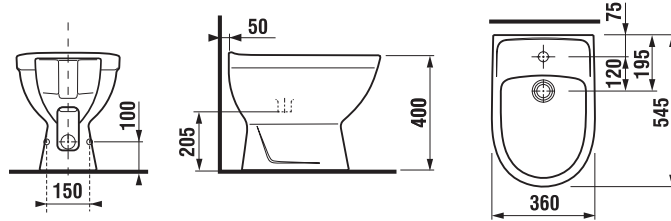

Article number	Description
H8323810003041	bidet
Optional:	Description
H8929990000001	installation kit for bidet