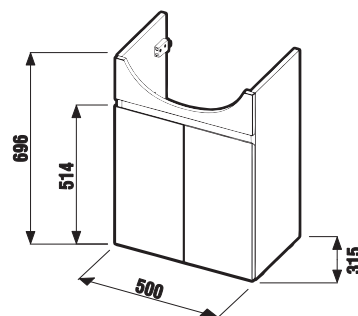

You can utilize every bit of space in your bathroom for your daily hygiene necessities. Ideal solutions include drawers of various sizes offered by some Lyra vanity units.

Drawer operation is very easy thanks to runners made by the renowned German manufacturer Hettich.

Simple opening is provided by hinges with a self-closing function.