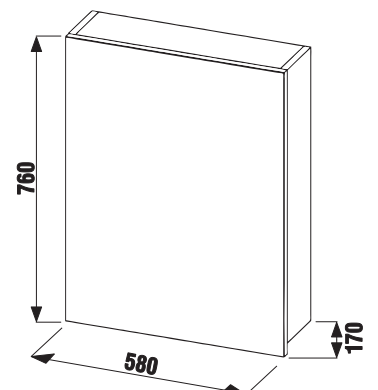

MIRRORS AND LIGHTING /

MIRROR CUBE ON BOARD 100, 120 x 75 CM

Article number	Description
H4555560393041	mirror on board 100 x 75 cm
H4555570393041	mirror on board 120 x 75 cm

MIRRORS DEEP BY JIKA 50, 60 x 76 CM

Article number	Description
H4541654345001	mirror 50 cm on board
H4541674345001	mirror 60 cm on board

MIRROR CABINET DEEP BY JIKA 50, 60 x 76 CM

Article number	Description	Colour		
		white	ash	golden oak
H4541614345001	mirror cabinet left/right 50 cm, full door	x		
H4541614343401	mirror cabinet left/right 50 cm, full door		x	
H4541614343411	mirror cabinet left/right 50 cm, full door			x
H4541634345001	mirror cabinet left/right 60 cm, full door	x		
H4541634343401	mirror cabinet left/right 60 cm, full door		x	
H4541634343411	mirror cabinet left/right 60 cm, full door			x