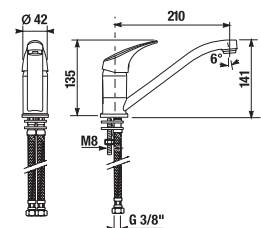

It is recommended to combine with Rio accessories.