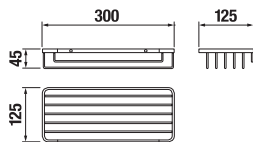

Article number	Description
H3853D30042001	grated container 30 cm, chrome