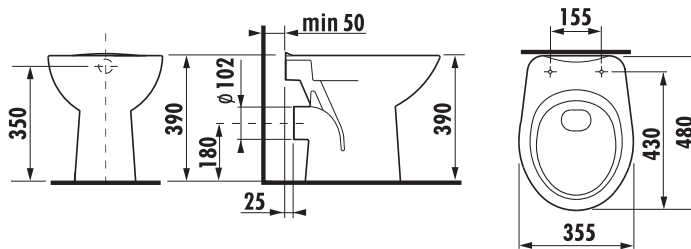

Article number	Description	Outlet
H8223960000001	WC Zeta with horizontal outlet, washdown flushing	→ x
Optional:		
H8929990000001	installation kit for WC	
H8932710000001	thermoplast seat and cover Zeta, plastic hinges, adjustable length of 400–440 mm	
H8932710000637	thermoplast seat Zeta, steel hinges (NOTE: limited length adjustability of 407–425 mm).	
H8977010000001	rubber insert - water supply sealing