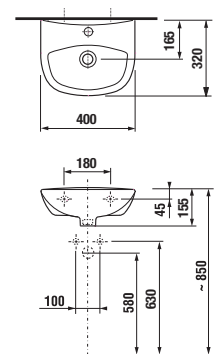

Article number	Description	yyy: 104	109
H815393000yyy1	small washbasin 40 cm	X	X
H8903490000001	installation kit for washbasins