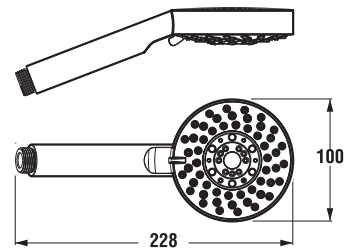

1 function

Article number H3617100040201
Description hand shower 1 function, 100 mm, chrome