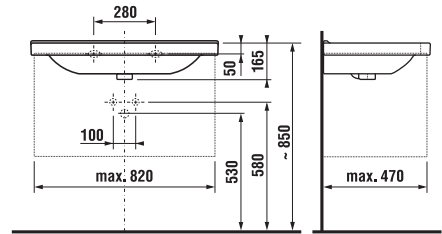

MAGIC FIX JIKA • perla