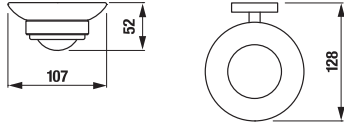

BATHROOM ACCESSORIES /

GLASS SOAP DISH MIO

Article number	Description
H3847410040001	glass soap dish wall model, complete, chrome

TOWEL BAR MIO

Article number	Description
H3817410040001	towel bar, 55 cm, chrome

DOUBLE TOWEL BAR MIO

Article number	Description
H3817430040001	double towel bar, 55 cm, chrome

BATHTOWEL RACK MIO

Article number	Description
H3817450040001	bath towel rack, 58,8 cm, chrome

GLASS SHELF MIO

Article number	Description
H3857410040001	glass shelf, incl. holders, 50 cm, chrome

TOILET PAPER HOLDER MIO

Article number	Description
H3837420040001	reserve toilet paper holder, chrome

TOILET PAPER HOLDER WITH COVER MIO

Article number	Description
H3837410040001	toilet paper holder with cover, chrome

TOILET BRUSH SET MIO

Article number	Description
H3837430040001	glass toilet brush set, wall model, complete, chrome

GLASS WIPER MIO

Article number	Description
H2947100040001	glass wiper, chrome

GLASS WIPER WITH ENCLOSURE-HUNG HOLDER MIO

Article number	Description
H2947110040001	glass wiper with enclosure-hung holder, chrome

GLASS WIPER WITH WALLHUNG HOLDER MIO

Article number	Description
H2947120040001	glass wiper with wallhung holder, chrome