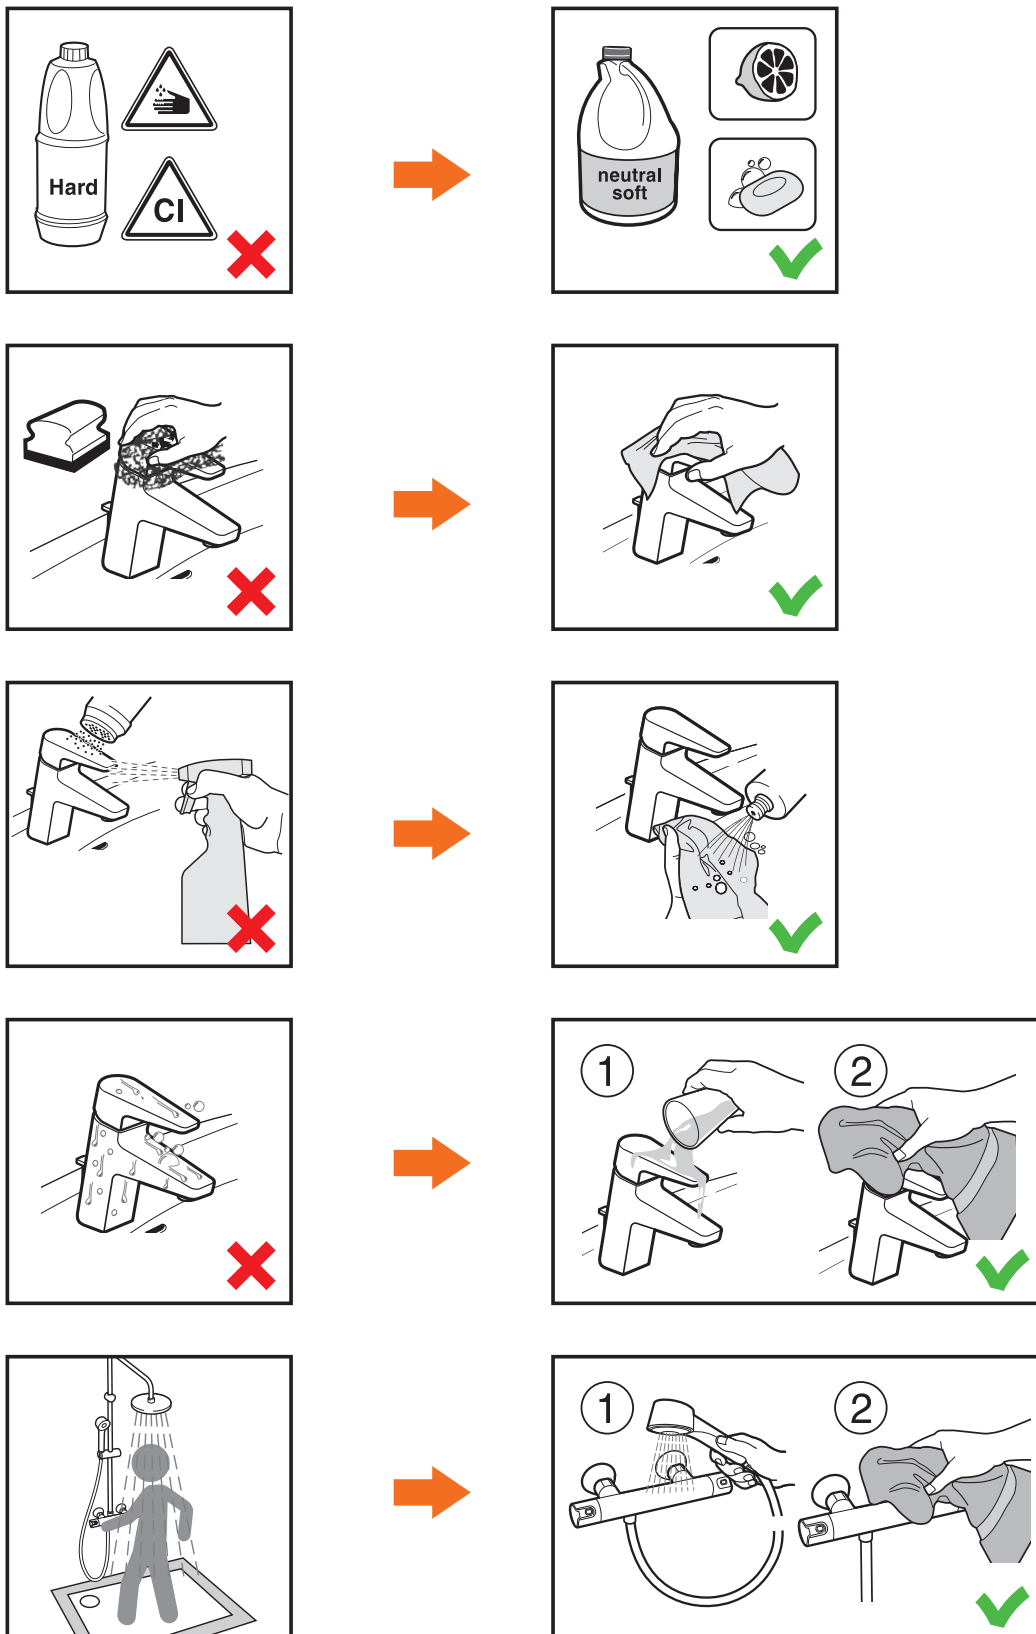

MAINTENANCE OF FAUCETS

TECHNOLOGY / JIKA FURNITURE /

JIKA furniture is characterised by its high resistance to moisture and mechanical damage. Only the top quality adhesives are used for production. ABS edges, either 2.0 or 0.8 mm thick, are made of a material that is highly resistant to mechanical damage. The maximum loading capacity of cabinet hinges is 150 kg. Made by the renowned Hettich brand, hinges are designed for an incredible 150,000 cycles; door and drawer soft-close mechanisms are of the same quality. This material provides increased bending strength and is also stronger at screw mounting points thanks to the higher density of chipboard (supplied by European leader Egger) used in cabinet body production. In addition, this material produces negligible formaldehyde emissions: E1–E1/2 emission class. Chipboard surfaces are covered by a laminated sheet of 100 g/m². MDF material coated with high-gloss five-layer PUR paint is employed for drawer faces painted on five sides. Thanks to UV filters used in production, lacquered surfaces do not age or yellow. Glass door inserts are made of hardened security glass; baked decor technology is employed to manufacture decorated doors from the Cubito set. Bathroom comply with strict European standards; as they meet the IP44 protection standard, these lights can be placed in “Zone 2”, i.e. 180 cm from the floor.