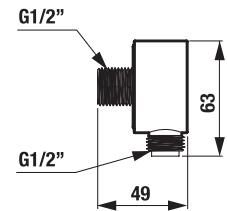

Article number	Description
H3622700040211	Lyra shower hose 2 m, brass with double-lock, chrome