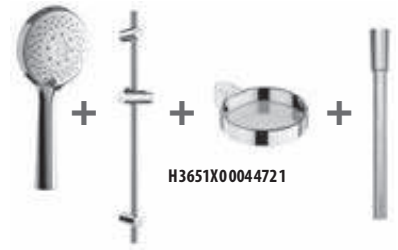

This faucet can also be used for washbasin bowls.

FAUCETS AND SHOWER ACCESSORIES /

SHOWER SETS CUBITO-N

| Article number | Description |
|----------------|---|
| H3651X00043621 | shower set (hand shower \varnothing 130 mm, 4 functions, hand shower holder, shower hose 1,7 m) |
| H3651X00043631 | shower set (hand shower 130x130 mm, 4 functions, hand shower holder, shower hose 1,7 m) |
| H3651X00044721 | shower set (hand shower \varnothing 130 mm, 4 functions, sliding bar, slide bar soap dish, chrome, shower hose 1,7 m) |
| H3651X00044731 | shower set (hand shower 130x130 mm, 4 functions, sliding bar, slide bar soap dish, chrome, shower hose 1,7 m) |