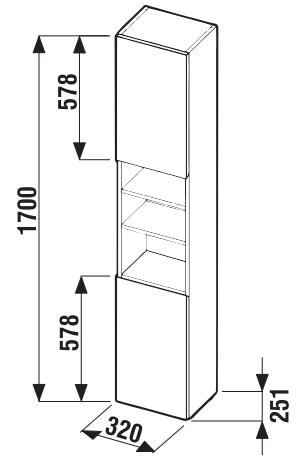

Article number	Description	Front colour	Body colour
H4531610383001	tall cabinet, 6 shelves, 2 doors, left	white glossy	white
H4531620383001	tall cabinet, 6 shelves, 2 doors, right	x	x