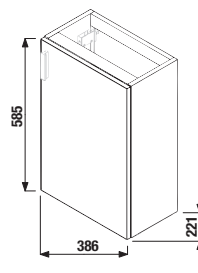

Article number	Description	Colour			
		white/semi-gloss front	grey	dark oak	cherry
H4535141753001	vanity unit with 1 reversible door, incl. washbasin 40 × 23 cm, with tap hole on the right, mirror and lighting	x			
H4535141753011	vanity unit with 1 reversible door, incl. washbasin 40 × 23 cm, with tap hole on the right, mirror and lighting		x		
H4535141753021	vanity unit with 1 reversible door, incl. washbasin 40 × 23 cm, with tap hole on the right, mirror and lighting			x	
H4535141753081	vanity unit with 1 reversible door, incl. washbasin 40 × 23 cm, with tap hole on the right, mirror and lighting				x
Spare parts:					
H47J7303200001	Moonbox New Lighting, LED, IP 44, 1×8W, 510 lm, 300×25×83 mm, for mounting on glass, plate and mirror cabinet				

The vanity unit is not available as a spare part.

Benefits of bathroom furniture