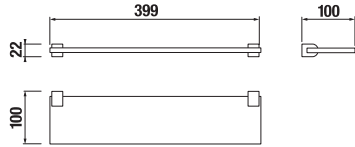

HOOK PURE

| Article number | Description |
|----------------|--------------|
| H3813B30040001 | hook, chrome |

BATHROOM ACCESSORIES /

GLASS SHELF 40 CM PURE

| Article number | Description |
|----------------|---------------------------|
| H3853B10040001 | glass shelf 40 cm, chrome |