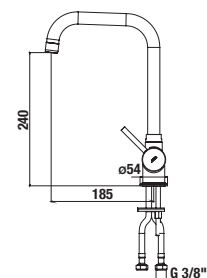

It is recommended to combine with Cubito-N and Rio accessories.