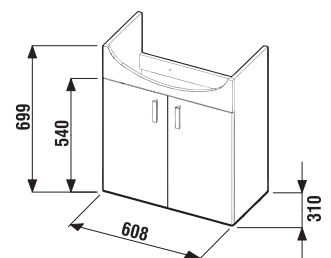

- 1+1 PACK**
cabinet + washbasin
- Safe delivery
 - Space-saving transport packaging
 - Simple handling

PROJECT AND OTHER PRODUCTS

LYRA PACK /

TALL CABINET LYRA

white/semi-gloss front

| Article number | Description |
|----------------|---|
| H4519714323001 | tall cabinet, 6 shelves, 2 doors left/right |