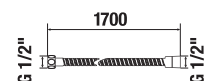

FAUCETS AND SHOWER ACCESSORIES /

Shower accessories Rio

SHOWER SETS RIO

Article number	Description
H3651R00041001	shower set (hand shower, stainless steel shower hose, wall bracket), chrome
H3651R00043711	shower set (hand shower, stainless steel shower hose, bar), chrome

SHOWER SET
Shower set includes a hand shower, a hose, and a holder or a shower bar.

HAND SHOWER RIO

Article number	Description
H3611R00040011	hand shower, single function, chrome

HAND SHOWER RIO

Article number	Description
H3611R20043311	hand shower, Ø 80 mm, 3 functions

HAND SHOWER RIO

H3611R20041511

H3611R20043511

Article number	Description
H3611R20041511	hand shower, Ø 100 mm, 1 function
H3611R20043511	hand shower, Ø 100 mm, 3 functions

SHOWER HOSE RIO

Article number	Description
H3621R00042701	shower hose, 1,7 m, chrome