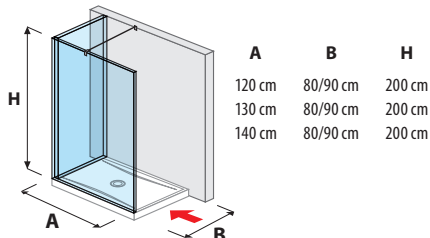

80 × 80 × 195 cm
90 × 90 × 195 cm

90 × 90 × 195 cm

100 × 195 cm
120 × 195 cm
140 × 195 cm

80 × 195 cm
90 × 195 cm
100 × 195 cm

80 × 195 cm
90 × 195 cm

80 × 195 cm
90 × 195 cm
100 × 195 cm

SHOWER SCREENS

glass wall fixed 120, 130, 140 cm

glass wall side-mounted 70, 80 cm

glass wall side-mounted 90, 100, 120, 130, 140 cm

glass wall „L“ 120, 130, 140 x 80 cm
120, 130, 140 x 90 cm

glass wall incl. short glass 70, 80 cm

glass wall incl. short glass 120, 130, 140 cm