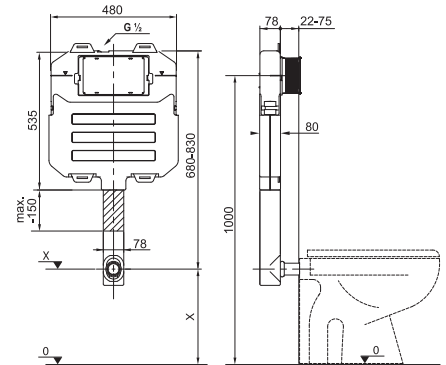

CONCEALED MODULES / WITH INSTALLATION DEPTH OF 9 CM /

BASIC TANK SYSTEM COMPACT MODULE FOR FLOORSTANDING CLOSETS

Article number	Description
H894650000001	Basic Tank System Compact for floorstanding closets, - depth 8 cm - wall-mounting and masonry casing required - frame suitable for floorstanding WCs - reduced depth, cistern volume maintained - anti-dew insulated cistern - simple wall-mounting - silent inlet valve - replaceable push-buttons - flush options: 2/4 l, 3/4,5 l and 3/6 l - insulated elbow, protects from dew formation at the module and water pipes

Note: The factory setting for the valve in the concealed module is a flushing volume of 3/6 liters.

BASIC TANK SYSTEM COMPACT MODULE FOR WALLHUNG CLOSETS

Article number	Description
H8946510000001	Basic Tank System Compact for wallhung closets - depth 8 cm - wall-mounting and masonry casing required - simple wall-mounting - anti-dew insulated cistern - frame suitable for walling in - silent inlet valve - replaceable push-buttons - flush options: 2/4 l, 3/4,5 l and 3/6 l - insulated elbow, protects from dew formation at the module and water pipes - structure load-carrying capacity of 400 kg - DN 90/110 drain elbow

Optional:
H8936730000001 straight connection for WC module

Note: The factory setting for the valve in the concealed module is a flushing volume of 3/6 liters.

WC SYSTEM COMPACT MODULE FOR WALLHUNG CLOSETS