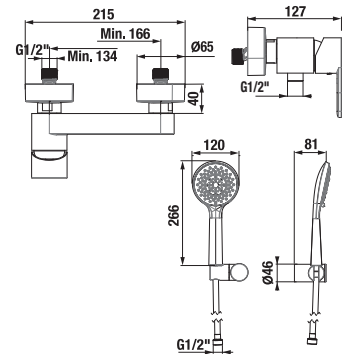

Combine with the Cubito-N shower accessories.

FAUCETS AND SHOWER ACCESSORIES /

SHOWER FAUCET WITH A SHOWER SET MIO-N

| Article number | Description |
|----------------|---|
| H3311V70041311 | shower single-lever faucet, wall-mounted type, with a shower set (hand shower \varnothing 130 mm, 4 different functions, shower hose 1.7 m) |