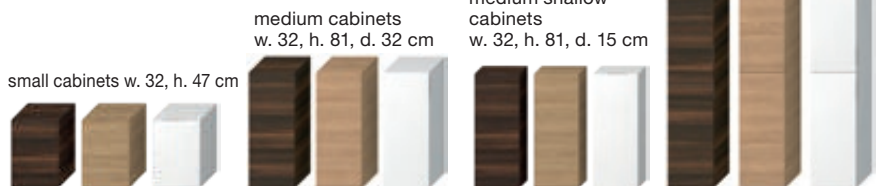

atypical washtops w. 65 -160 cm with 1 cut-out for washbasin Cubito 45-75 cm

atypical washtop, cuttable 65-128 cm

atypical washtop, cuttable 128,1-160 cm

atypical washtop, cuttable 161,1-210 cm

atypical washtops w. 135-220 cm with 2 cut-outs for washbasin Cubito 45-75 cm