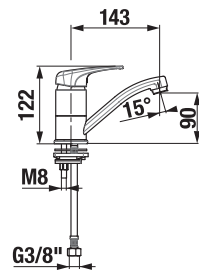

FAUCETS AND SHOWER ACCESSORIES /

SINK FAUCET WITH LONG SPOUT DEEP BY JIKA

Article number	Description
H3511U10042301	sink faucet, pedestal type, swivel spout length 210 mm

SINK FAUCET WITH SHORT SPOUT DEEP BY JIKA

Article number	Description
H3511U10042201	sink faucet, pedestal type, swivel spout length 143 mm

SINK FAUCET WITH HIGH SPOUT DEEP BY JIKA

Article number	Description
H3511U10042601	sink faucet, pedestal type, with high spout

BATHTUB FAUCET WITH A SHOWER KIT DEEP BY JIKA

Article number	Description
H3211U70041311	bath/shower faucet, wall-mounted, with a shower kit (hand shower $\varnothing$ 80 mm, 3 different functions, shower hose 170 cm, hand shower holder)
H3211U70044001	bath/shower faucet, wall-mounted, without a shower kit

It is recommended to combine with shower sets, accessories and siphons from Mio and Rio or Cubito-N.