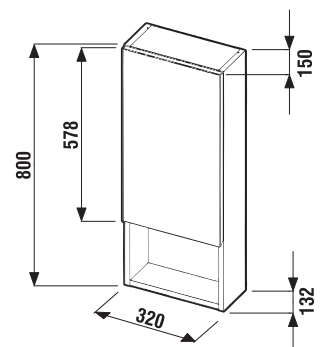

MEDIUM SHALLOW CABINET LYRA PLUS

Article number	Description	Front colour	Body colour
H4531710383001	medium shallow cabinet, 3 shelves, left door	white glossy	white
H4531720383001	medium shallow cabinet, 3 shelves, right door	x	x