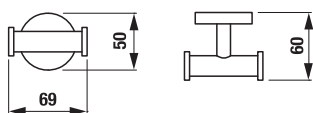

Article number	Description
H3877420040001	double hook, chrome