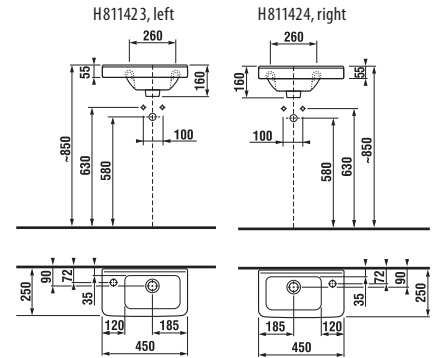

SMALL WASHBASIN / CUBITO PURE DESIGN LINE /

ASYMMETRIC SMALL WASHBASIN CUBITO 45 CM

JIKA • perla

Article number	Description	yyy: 105	106
H811423xxx1	asymmetric small washbasin 45 cm, with installation kit, left	x	
H811424xxx1	asymmetric small washbasin 45 cm, with installation kit, right		x

Optional:

H374710040001	washbasin siphon Mio 5/4" – 32 mm, chrome, brass
H374730040001	washbasin siphon 5/4" – 32 mm, chrome, brass
H372420040101	angle valve 3/8"–1/2", chrome, 2 pcs