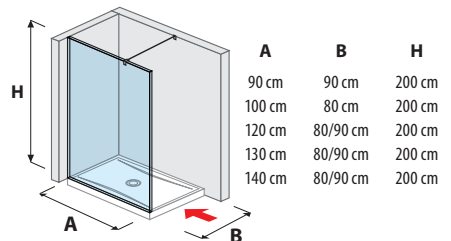

80 × 80 × 195 cm
90 × 90 × 195 cm

90 × 90 × 195 cm

100 × 195 cm
120 × 195 cm
140 × 195 cm

80 × 195 cm
90 × 195 cm
100 × 195 cm

80 × 195 cm
90 × 195 cm

80 × 195 cm
90 × 195 cm
100 × 195 cm

SHOWER SCREENS

glass wall fixed 120, 130, 140 cm

glass wall side-mounted 70, 80 cm

glass wall side-mounted 90, 100, 120, 130, 140 cm

glass wall „L“ 120, 130, 140 x 80 cm
120, 130, 140 x 90 cm

glass wall incl. short glass 70, 80 cm

glass wall incl. short glass 120, 130, 140 cm