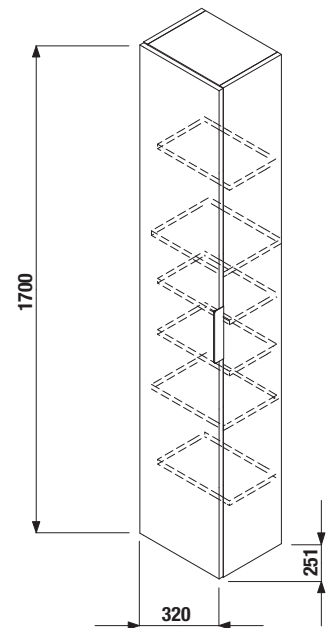

PROJECT AND OTHER PRODUCTS