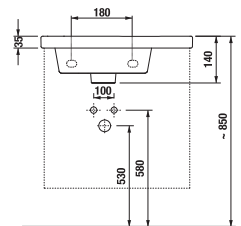

WASHBASINS / MIO-N DESIGN LINE /

DOUBLE WASHBASIN MIO-N 130 CM

Article number Description yyy: 104

H814714xxx1041 double washbasin 130 cm* x

* leveling paste is included in the package

Optional:

H8903490000001 installation kit for washbasins
H8942460000001 space-saving siphon, distance between the corner valves is 200 mm, DN40
H3747300040001 washbasin siphon 5/4" – 32 mm, chrome, brass
H3724200040101 angle valve 3/8"–1/2", chrome, 2 pcs

VANITY UNIT FOR DOUBLE WASHBASIN MIO-N 130 CM

Article number	Description	Colour	
		white/glossy front	ash
H40J7184015001	vanity unit for double washbasin 130×45 cm H814714, 4 drawers	x	
H40J7184013421	vanity unit for double washbasin 130×45 cm H814714, 4 drawers		x

Optional:

H4944021760001 Cube legs for wall-mounted sink cabinets, chrome, 1 pair, 240 mm

For this 4-drawer cabinet, always use one pair of legs for support H4944021760001*.

Please combine these vanity units with the space-saving JIKA siphon H8942460000001.
NOTE: the spacing for corner valves in this case must be 200 mm.

NEW

SMALL WASHBASIN MIO-N 45 CM

Article number Description yyy: 106

H815714xxx1061 small washbasin 45 cm, asymmetric x

Optional:

H8903490000001 installation kit for washbasins
H3724200040101 angle valve 3/8"–1/2", chrome, 2 pcs
H3747300040001 washbasin siphon 5/4" – 32 mm, chrome, brass
H8942490000001 siphon, chromed ABS, height-adjustable from 175 to 270 mm, high of water seal 75 mm, flow-rate capacity of 45 l, with decorative rings (can also be used without decorative rings)

SPECIAL line

NEW

VANITY UNIT FOR WASHBASIN MIO-N 45 CM