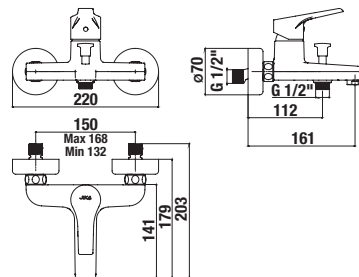

FAUCETS AND SHOWER ACCESSORIES /

NEW

BATH/SHOWER FAUCET WITHOUT SHOWER SET **CUBE**

Available in the 3rd quarter of 2020.

Article number	Description
H3211W70044001	bath/shower faucet without shower set, chrome
Optional:	
H3651X00043621	shower kit (hand shower $\varnothing$ 130 mm, 4 different functions, shower holder, shower hose 1.7 m)
H3651X00043631	shower kit (hand shower 130x130 mm, 4 different functions, shower holder, shower hose 1.7 m)
H3651X00044721	shower kit (hand shower $\varnothing$ 130 mm, 4 different functions, slide bar, chrome-plated soap dish, shower hose 1.7 m)
H3651X00044731	shower kit (hand shower 130x130mm, 4 different functions, slide bar, chrome-plated soap dish, shower hose 1.7 m)

NEW

SHOWER FAUCET WITHOUT SHOWER SET **CUBE**

Available in the 3rd quarter of 2020.

Article number	Description
H3311W70044001	shower faucet without shower set, chrome
Optional:	
H3651X00043621	shower kit (hand shower $\varnothing$ 130 mm, 4 different functions, shower holder, shower hose 1.7 m)
H3651X00043631	shower kit (hand shower 130x130 mm, 4 different functions, shower holder, shower hose 1.7 m)
H3651X00044721	shower kit (hand shower $\varnothing$ 130 mm, 4 different functions, slide bar, chrome-plated soap dish, shower hose 1.7 m)
H3651X00044731	shower kit (hand shower 130x130mm, 4 different functions, slide bar, chrome-plated soap dish, shower hose 1.7 m)

NEW

BATH/SHOWER CONCEALED FAUCET WITHOUT SHOWER SET **CUBE**

Available in the 3rd quarter of 2020.