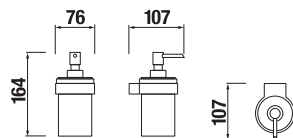

Article number	Description
H3833B20041001	liquid soap dispenser, wall mounted, complete set, 200 ml, chrome