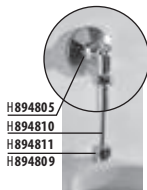

inlet fitting, suitable for sensoric control

Optional:	Description
H894805	elbow 1/2"-1/2"
H894809	rubber sealing for urinals
H894810	tube d = 14 mm
H894811	cap
H892003	plastic siphon (horizontal/vertical outlet)*/**