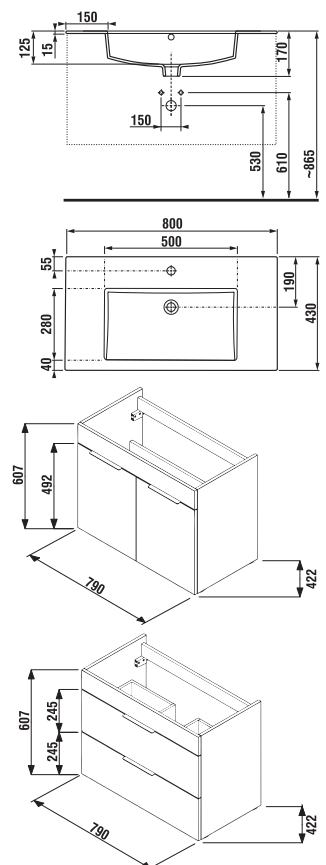

PROJECT AND OTHER PRODUCTS