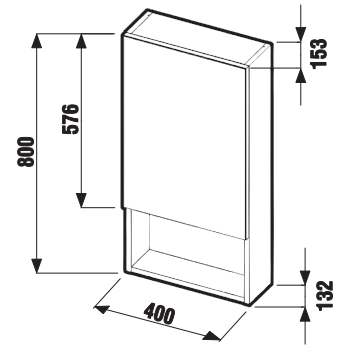

MIRRORS AND LIGHTING /

MIRRORS LYRA ON BOARD 40, 50, 60 A 70 × 75 CM

Article number   **Description**

H4531810383041	mirror on board 40 × 75 cm
H4531910383041	mirror on board 50 × 75 cm
H4532010383041	mirror on board 60 × 75 cm
H4532110383041	mirror on board 70 × 75 cm

MIRROR CABINET LYRA 40 × 80 CM

Article number   **Description**

H4532210383041	mirror cabinet 40 × 80 cm

MIRROR CABINET LYRA 50 × 80 CM

Article number   **Description**

H4532310383041	mirror cabinet 50 × 80 cm