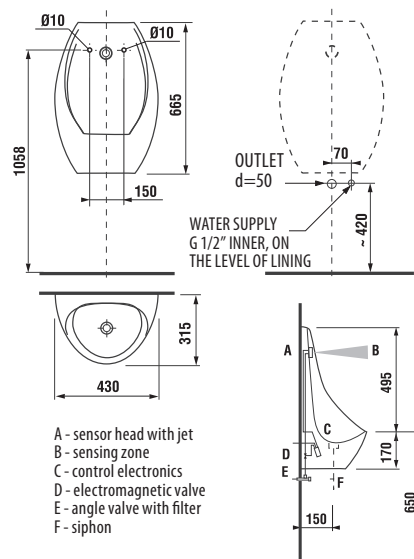

Article number	Description
H8411010004881	urinal Domino Sensor, battery-powered

Optional:	Description
H8907300000001	sink siphon for washbasins and Domino urinal including waste valve
H8907320000001	plastic washbasin/urinal siphon
H8907390000631	waste valve for siphon H890732, metal
H8907390000001	waste valve for siphon H890732, plastic
H8940780000001	remote control for sensor-controlled flushing devices

Spare parts:	Description
H8411010000001	urinal Domino, ceramics, with valve hole
H8950760000001	IR sensor Domino, battery-powered
H8992100000001	installation kit for urinal

RECOMMENDED TO BE
COMBINED WITH SUITABLE
CONCEALED MODULE
FOR URINALS

PAGE 129