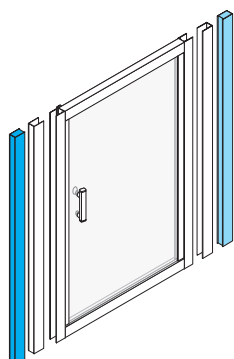

SHOWER SCREENS, ENCLOSURES, DOORS AND TRAYS /

EXTENSION PROFILE CUBITO PURE

Article number	Description
H2912480000151	The extension moulding for shower enclosures and shower doors can be used to extend the integral mouldings of the shower enclosure/door