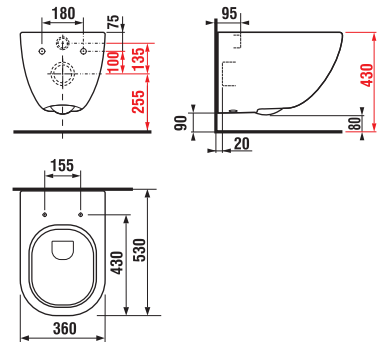

Please mind the connection height.

WE RECOMMEND
COMBINE WITH

PAGE 129

DUROPLAST SEAT AND COVER MIO

Article number	Description
H890716000631	duroplast WC seat and cover (suitable for H820712, H820714 WC, stainless steel clamps, removable)
H891711000631	duroplast WC seat and cover (suitable for H820712, H820714 WC, stainless steel clamps, removable, Slowclose system)

Spare parts:

H890716000631	fast-clamping steel hinges for seat and cover Mio-N
H891710/H891711	
H890719000001	bolt caps for duroplast seat and cover
H891710/H891711