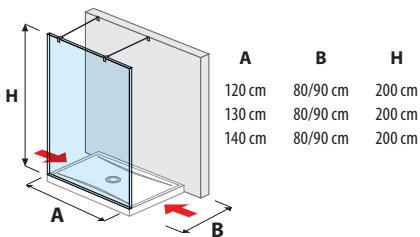

80 × 80 × 195 cm
90 × 90 × 195 cm

90 × 90 × 195 cm

100 × 195 cm
120 × 195 cm
140 × 195 cm

80 × 195 cm
90 × 195 cm
100 × 195 cm

80 × 195 cm
90 × 195 cm

80 × 195 cm
90 × 195 cm
100 × 195 cm

SHOWER SCREENS

glass wall fixed 120, 130, 140 cm

glass wall side-mounted 70, 80 cm

glass wall side-mounted 90, 100, 120, 130, 140 cm

glass wall „L“ 120, 130, 140 x 80 cm
120, 130, 140 x 90 cm

glass wall incl. short glass 70, 80 cm

glass wall incl. short glass 120, 130, 140 cm