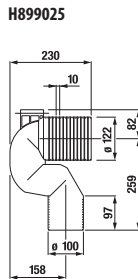

Optional:	Description
H8934213000631	duroplast seat and cover, quick-mount system, stainless steel hinges
H8934223000631	duroplast seat and cover, quick-mount system, stainless steel hinges, Slowclose mechanism
H8990250000001	Laufen outlet elbow Vario for distances 220–350 mm

Spare parts:	Description
H828422xxx0001	WC cistern, side water inlet, no flushing mechanism
H828423xxx0001	WC cistern, bottom water inlet, without inner anticondensation tank, no flushing mechanism
H8954400000201	installation kit for WC pan and cistern connection
H8910510000001	side cover for cistern
H8924260000001	Dual Flush push button
H8924270000001	inlet valve, plast thread, side water inlet
H8924240000001	inlet valve, plast thread, bottom water inlet
H8924280000001	outlet valve
H8914270000001	complete Dual Flush mechanism for cistern JIKA/Pure H828423 0002811, bottom inlet, plast thread
H8914260000001	complete Dual Flush mechanism for cistern JIKA/Pure H828422 0002801, side inlet, plast thread
H8974200000001	inner plastic anticondensation tank, side water inlet
H8284240000001	cistern lid