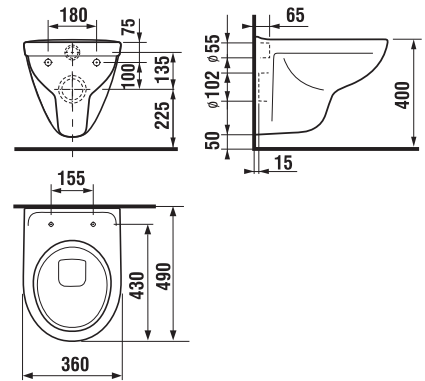

Please mind the connection height.

WE RECOMMEND COMBINING WITH

PAGE 129

COMPACT WALLHUNG WC LYRA PLUS

| Article number | Description |
|------------------|--|
| H823382000001 | wallhung WC Lyra plus Compact, washdown, length of only 49 cm!!! |
| Optional: | |
| H8903840000631 | duroplast seat and cover, fast-clamping, steel hinges |
| H8903850000631 | duroplast seat and cover, fast-clamping, Slowclose, steel hinges |
| H8933843000631 | seat and cover, steel hinges – for wallhung WC Lyra plus |
| H8933853000001 | seat and cover, duroplast, Slowclose lowering mechanism, plastic hinges – for wallhung WCs Lyra plus |
| H8933870000001 | seat and cover, thermoplastic, plastic hinges – for wallhung WC Lyra plus |
| H8929920000001 | Laufen levelling tape |
| H8926950000001 | Laufen damper kit |
| H8946140000001 | Laufen leveling paste |