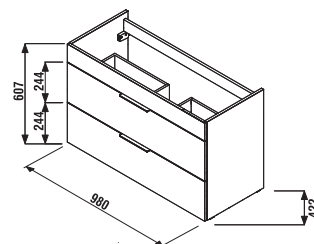

1. **1+1 PACK**
   cabinet + washbasin
   - Safe delivery
   - Space-saving transport packaging
   - Simple handling

The vanity unit is not available as a spare part.