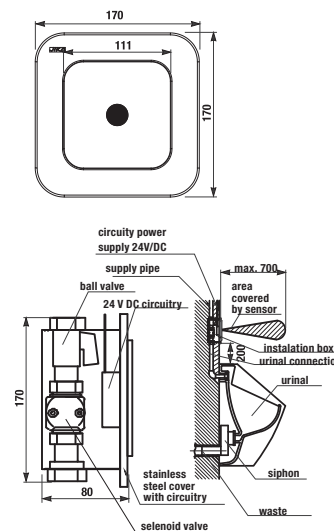

URINALS /

SIPHONIC URINAL LIVO WITH INNER WATER INLET

Article number	Description
H8402000000001	siphonic urinal Livo

Optional:	Description
H8925360008901	installation kit Livo with white covers
H8925360008911	installation kit Livo with chrome-plated covers
H8920030000001	siphon, horizontal/vertical outlet
H8948070000001	tube 1/2", inner water inlet
H8948080000001	rubber seal, inner
H8910730000001	Livo urinal strainer

ATTENTION! Installation of Livo urinal requires bolts H892536 (thread length 40 mm).

RECOMMENDED TO BE COMBINED WITH SUITABLE CONCEALED MODULE FOR URINALS

PAGE 129

URINALS WITH INSIDE WATER INLET FLUSHING DEVICE WITH INFRA-RED SENSOR

Article number	Description
H8948280000001	automatic flushing device with infra-red sensor - for urinals with inside water inlet H843060, H840200

- reacts to a person present in front of the urinal at the distance below 0.7 m for more than 7.5 secs.
- flushing takes place upon person leaving the zone covered by the sensor
- flushing time can be pre-set from 0.5 to 15.5 secs.
- flushing time setting and optional sensor turn-off via remote control device SLD 03 H894078
- sensor turn-off feature
- automatic flushing 24 hours upon the last valve activation
- to be combined with H8936010000001 URINAL SYSTEM for urinal

technical specifications:

- stainless steel cover dimensions: 170 x 170 x 10 mm
- installation box dimensions: approx. 140 x 140 x 75 mm
- supply voltage: 24 VDC
- power input: 7 W
- range covered: 0.3 - 0.7 m
- recommended operating pressure: 0.1 - 0.6 MPa
- flow rate: 12 l/min. (estimated)
- water inlet: external thread G 3/4"
- water outlet: external thread G 3/4"