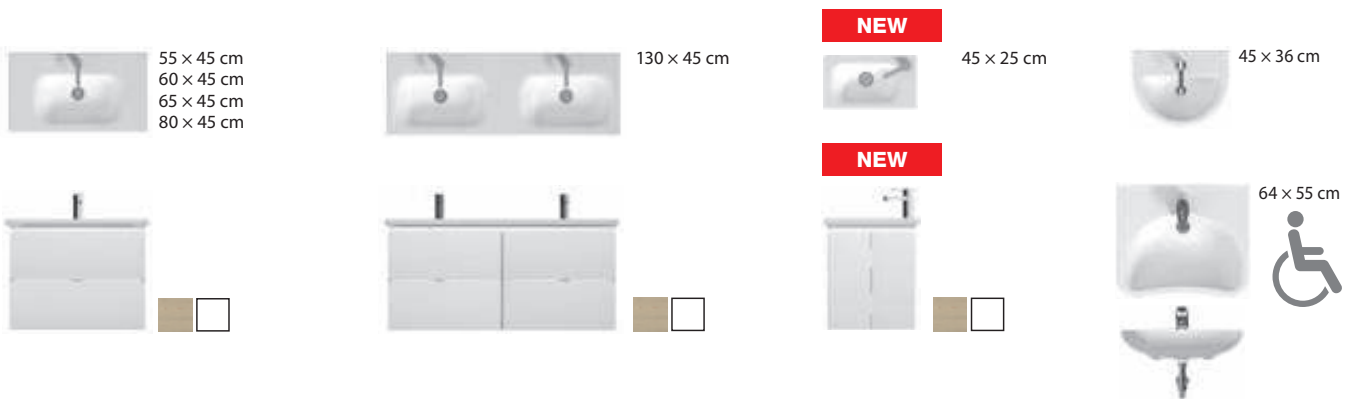

OVERVIEW / WASHBASINS / BY DESIGN LINES /

CUBITO PURE

MIO-N

TIGO

DEEP BY JIKA

LYRA PLUS