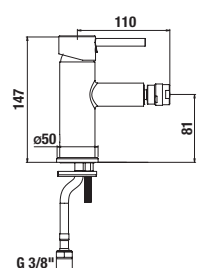

FAUCETS AND SHOWER ACCESSORIES /

Mio Style

Benefits

- Ceramic cartridges, dia. 35 mm
- Aerators are made from a special material preventing scale deposition, thus eliminating difficult scrubbing
- Wall-mounted bathtub and shower faucets feature non-return valves preventing siphonage of dirty water
- Can be combined with a wide range of Cubito-N shower accessories

Aerator Neoperl concealed - flow rate 5 l/min

NEW

WASHBASIN FAUCET MIO STYLE

Available in the 3rd quarter of 2020.

Article number	Description
H3112F10041101	washbasin single-lever faucet, pedestal type, without waste valve, flow rate of 5 l/min, chrome
Optional:	
H3727100040101	angle valve Mio 3/8"-1/2", chrome, 2 pcs
H3747100040001	washbasin siphon 5/4" - 32 mm, chrome, brass
H3917100040001	Click-Clack washbasin waste

NEW

WASHBASIN FAUCET MIO STYLE

Available in the 3rd quarter of 2020.

Article number	Description
H3112F80041201	washbasin single-lever faucet, pedestal type, for washbasin bowls without waste valve, flow rate of 5 l/min, chrome
Optional:	
H3727100040101	angle valve Mio 3/8"-1/2", chrome, 2 pcs
H3747100040001	washbasin siphon 5/4" - 32 mm, chrome, brass
H3917100040001	Click-Clack washbasin waste

NEW

BIDET FAUCET MIO STYLE

Available in the 3rd quarter of 2020.

Article number	Description
H3412F10041111	bidetová stojančková batéria s kovovou výpusťou, chróm
Optional:	
H3727100040101	angle valve Mio 3/8"-1/2", chrome, 2 pcs