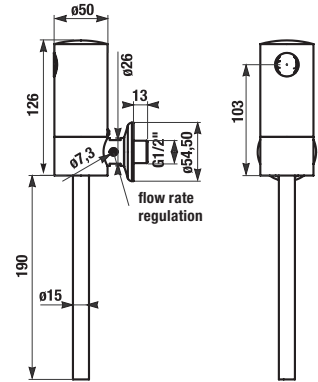

- technical specifications:**
- flushing device body dimensions: approx. 140 x 50 mm
 - supply voltage: 9 V
 - power input: 1.2 W
 - range covered: 0.3 - 0.7 m
 - recommended operating pressure: 0.05 - 0.6 MPa
 - flow rate: 20 l/min. (estimated)
 - water inlet: external thread G 1/2"
 - water outlet: tube with outside diameter of 15 mm
 - tube length: 190 mm