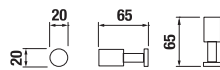

Article number	Description
H3813A30040001	hook, chrome-plated