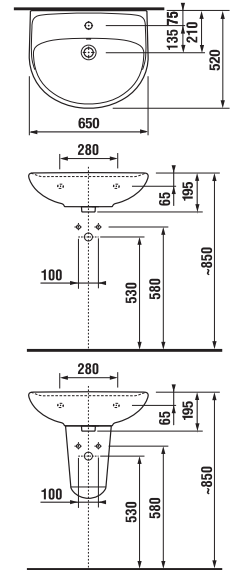

WASHBASINS / LYRA PLUS DESIGN LINE /

WASHBASIN LYRA PLUS 65 CM

MAGIC FIX

Article number	Description	yyy: 104	109
H814384000yyy1	washbasin 65 cm	X	X
H819391000001	siphon cover with installation kit (art. no.: H8900130000001) only for washbasins 50, 55, 60, 65 cm		

Optional:

H8903490000001	installation kit for washbasins
H8942490000001	siphon, chromed ABS, height-adjustable from 175 to 270 mm, high of water seal 75 mm, flow-rate capacity of 45 l, with decorative rings (can also be used without decorative rings).

COUNTERTOP WASHBASIN LYRA PLUS 65 CM

Article number	Description	yyy: 104
H813384000yyy1	washbasin 65 cm	X
Optional:		
H8903490000001	installation kit for washbasins	

VANITY UNIT FOR WASHBASIN LYRA PLUS 65 CM

Article number	Description	Colour white glossy/ Body colour white
H4531310383001	vanity unit with 2 doors, for washbasin 65 cm	X

Article number	Description	Colour white glossy/ Body colour white
H4531320383001	vanity unit with 2 doors, 1 drawer, for washbasin 65 cm	X