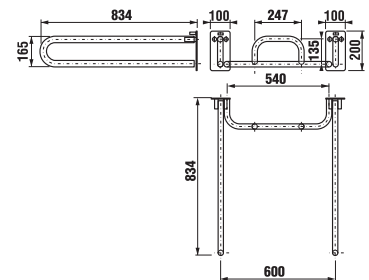

BARRIER-FREE BATHROOM /

MIRROR

Article number	Description
H3897170030001	adjustable mirror, with lever, stainless steel
H3897190030001	adjustable mirror, without lever, stainless steel

SHOWER SEAT

Article number	Description
H3897180030001	shower seat, wallhung, folding, stainless steel construction, plastic seat (load capacity max. 120 kg)

FOLDING SET

Article number	Description
H3897100000001	folding set for WC, stainless steel

BATHTUB HANDRAIL

Article number	Description
H3897130030001	bathtub handrail 305/420 mm, fixed, left, stainless steel
H3897230030001	bathtub handrail 305/420 mm, fixed, right (see figure), stainless steel

TOILET ROLL HOLDER

Article number	Description
H3847220001101	toilet roll holder, without a cover, white

SYSTEM HANDICAP

Article number	Description
H8936420000001	System HANDICAP for toilet support handle fixation, designed for mounting onto Modul frames

Right/left variation that can be used for concealed wallhung WC modules, as well as bidets and washbasins.

To install Handicap WC system, you need to bolt up one side of the module to the supporting frame of the concealed module (for WC, washbasin or bidet) and the other side to the metallic plasterboard structure.