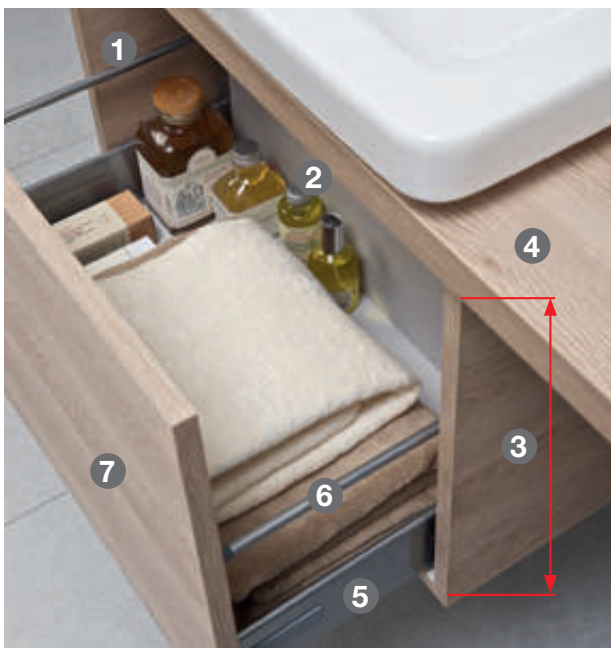

BATHROOM FURNITURE / BENEFITS /

Highest quality in the door fitting, tested 20 000 open/close cycles.

ABS edges glued by PUR glue = maximum level of the humidity proof resistance.

Runners of the drawers with the self-close system

Full draw out runners on the drawers.

Benefits of Cubito furniture

We offer Cubito furniture in dark pine and oak from laminated wood panels with a distinctive wood grain structure, or in a white version with a glossy white finish on the washtop and a body with a wood grain structure.

- ① Quality runners with a fully extendable mechanism and slow-closing system
- ② Drawers with no siphon cut-out provide more space for all your necessities; recommended to be combined with the space-saving JIKA H894246 siphon
- ③ Taller drawers allowing space for taller detergent containers
- ④ Contemporary wooden décors featuring the texture and depth of genuine solid wood
- ⑤ Hettich runners with lifelong quality guarantee
  - Hettich runners may include an optional 3D adjustment feature
- ⑥ Additional drawer railings hold taller items standing while keeping the drawer face perfectly vertical
- ⑦ Runners for under-counter vanity units feature the push-to-open function