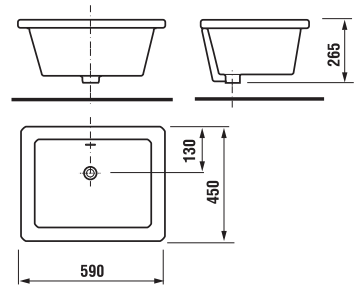

Article number H8510290000001
Description sink Doris

Standard outlet and washbasin siphon are used with Doris sink.