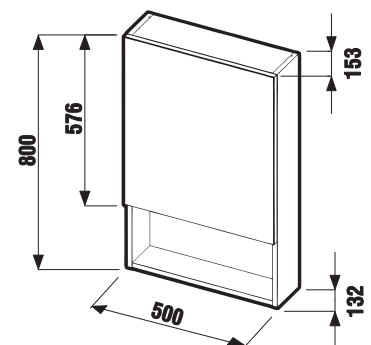

MIRRORS AND LIGHTING /

MIRRORS LYRA ON BOARD 40, 50, 60 A 70 × 75 CM

Article number   **Description**

H4531810383041	mirror on board 40 × 75 cm
H4531910383041	mirror on board 50 × 75 cm
H4532010383041	mirror on board 60 × 75 cm
H4532110383041	mirror on board 70 × 75 cm

MIRROR CABINET LYRA 40 × 80 CM

Article number   **Description**

H4532210383041	mirror cabinet 40 × 80 cm

MIRROR CABINET LYRA 50 × 80 CM

Article number   **Description**

H4532310383041	mirror cabinet 50 × 80 cm