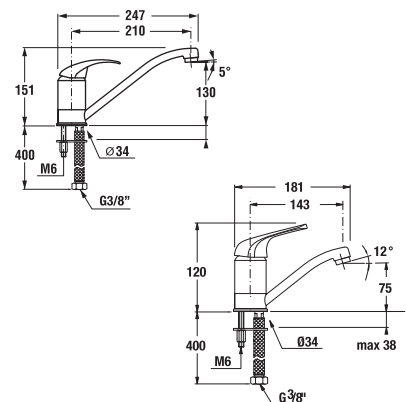

It is recommended to combine with Rio accessories.