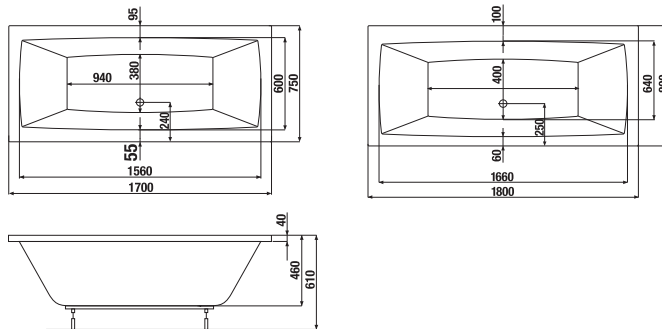

ACRYLIC BATHTUB CUBITO

Article number	Description	Capacity
H2204200000001	bathtub 1 600 × 700 mm, without support	172 l
H2214200000001	bathtub 1 600 × 750 mm, without support	201 l
H2244200000001	bathtub 1 700 × 700 mm, without support	186 l
H2224200000001	bathtub 1 700 × 750 mm, without support	206 l
H2234200000001	bathtub 1 800 × 800 mm, without support	265 l

Optional:

H2940140000001	set of universal plastic legs for baths to be enclosed
H2948320000001	set of steel feet for bathtubs 1 600 × 700 mm and 1 700 × 700 mm, for installation without panel
H2948330000001	set of steel feet for bathtubs 1 600 × 750 mm and 1 700 × 750 mm, for installation without panel
H2948340000001	set of steel feet for bathtubs 1 800 × 800 mm, for installation without panel
H2948150040001	automatic overflow including siphon 40/50 mm, length 550 mm, plastic body of overflow
H2948160040001	automatic overflow including siphon 40/50 mm, length 550 mm, brass body of overflow
H2948170040001	automatic overflow with inlet, including siphon 40/50 mm, length 550 mm, plastic body of overflow
H2948180040001	automatic overflow with inlet, including siphon 40/50 mm, length 550 mm, brass body of overflow