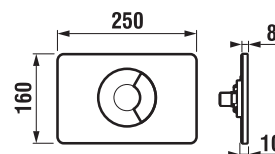

Flushing push-buttons by Roca are compatible with JIKA concealed modules.