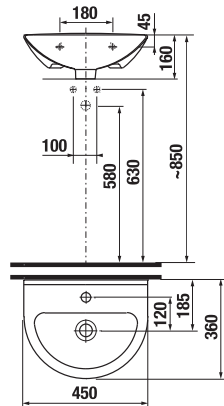

Optional:

H8903490000001 installation kit for washbasins
H3724200040101 angle valve 3/8"-1/2", chrome, 2 pcs
H3747300040001 washbasin siphon, 5/4" - 32 mm, chrome, brass
H8942490000001 siphon, chromed ABS, height-adjustable from 175 to 270 mm, high of water seal 75 mm, flow-rate capacity of 45 l, with decorative rings (can also be used without decorative rings)