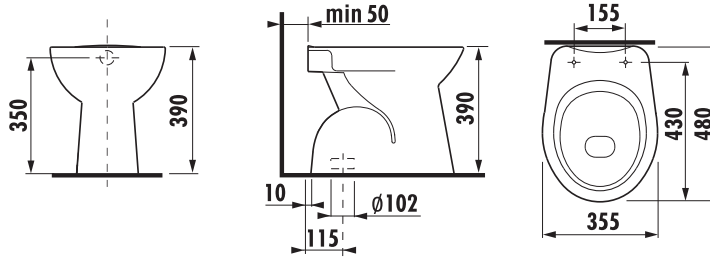

WC COMBINATIONS, FLOORSTANDING WCs AND BIDETS /

FLOORSTANDING WC – VERTICAL OUTLET ZETA

Article number	Description	Outlet
H8223970000001	WC Zeta with horizontal outlet, washdown flushing	↓ x
Optional:		
H8929990000001	installation kit for WC	
H8932710000001	thermoplast seat and cover Zeta, plastic hinges, adjustable length of 400–440 mm	
H8932710000637	thermoplast seat Zeta, steel hinges (NOTE: limited length adjustability of 407–425 mm).	
H8977010000001	rubber insert - water supply sealing