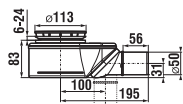

SHOWER SCREENS, ENCLOSURES, DOORS AND TRAYS /

RECTANGULAR GELCOAT SHOWER TRAY PADANA

Article number	Description
H2119340000001	rectangular shower tray, 1000 × 800 mm, cast marble
H2119380000001	rectangular shower tray, 1000 × 900 mm, cast marble
H2119350000001	rectangular shower tray, 1200 × 800 mm, cast marble
H2119390000001	rectangular shower tray, 1200 × 900 mm, cast marble

Padana shower trays are suitable for floor-level integration.

Padana trays are shallow; therefore we recommend H294230, siphon with increased flow rate of 54 l/min.

Optional:

H2942300000001	siphon for shower trays, Ø 90 mm, stainless cover Ø 113 mm, flow rate of 54 l/min, including mounting fixtures
H8991030000001	expansion tape between shower tray and wall, 290 × 50 mm

SQUARE GELCOAT SHOWER TRAY PADANA

Article number	Description
H2119310000001	square shower tray, 800 × 800 mm
H2119320000001	square shower tray, 900 × 900 mm

Padana shower trays are suitable for floor-level integration.

Padana trays are shallow; therefore we recommend H294230, siphon with increased flow rate of 54 l/min.

Optional:

H2942300000001	siphon for shower trays, Ø 90 mm, stainless cover Ø 113 mm, flow rate of 54 l/min, including mounting fixtures
H8991030000001	expansion tape between shower tray and wall, 290 × 50 mm

CORNER GELCOAT SHOWER TRAY PADANA

Article number	Description
H2119330000001	shower tray, quadrant, 900 × 900 mm, cast marble, radius 550 mm

Padana shower trays are suitable for floor-level integration.

Padana trays are shallow; therefore we recommend H294230, siphon with increased flow rate of 54 l/min.

Optional: