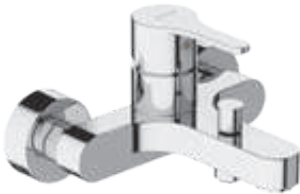

BATHTUB FAUCET WITHOUT A SHOWER SET MIO-N

Article number	Description
H3211V70044001	bathtub single-lever faucet, wall-mounted type, without a shower kit
Optional:	
H3651X00043621	shower kit (hand shower Ø 130 mm, 4 different functions, shower holder, shower hose 1.7 m)
H3651X00043631	shower kit (hand shower 130×130 mm, 4 different functions, shower holder, shower hose 1.7 m)
H3651X00044721	shower kit (hand shower Ø 130 mm, 4 different functions, slide bar, chrome-plated soap dish, shower hose 1.7 m)
H3651X00044731	shower kit (hand shower 130×130mm, 4 different functions, slide bar, chrome-plated soap dish, shower hose 1.7 m)