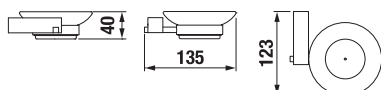

Article number H3847310040001
Description glass soap dish, wall mounted, chrome