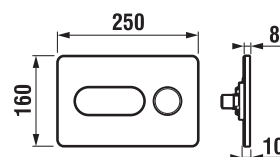

Push-button rings can be replaced easily.

Solution of water saving – let everything flush, it is still being saved:

- Dual Flush – small or big flush as necessary.