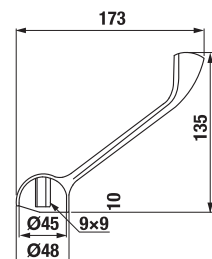

FAUCETS AND SHOWER ACCESSORIES /

SHOWER HOSE CONNECTION RIO

Article number Description
H3631R00041501 shower hose connection 1/2"

SHOWER HOSE RIO

Article number Description
H3621R00042701 shower hose, 1,7 m, chrome

HAND SHOWER HOLDER

Article number Description
H3691R00045001 hand shower holder, 3 positions, chrome

We recommend combining with Mio and Rio shower sets, accessories and siphons.

DINO

Benefits

- Aerators Neoperl are made from a special material preventing scale deposition, thus eliminating difficult scrubbing
- Dino design line bathroom faucets feature high-quality ceramic cartridges, dia. 35 mm
- Stainless connecting hoses produced by Tucai
- Extended five-year warranty

MEDICAL HANDLE DINO/TALAS

Article number Description
H3901J00040051 medical handle, chrome