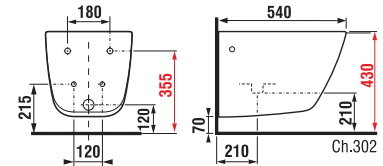

Please mind the connection height.

WE RECOMMEND COMBINING WITH

PAGE 129

Product number xxx = colour number (000 white, 100 JIKA perla).