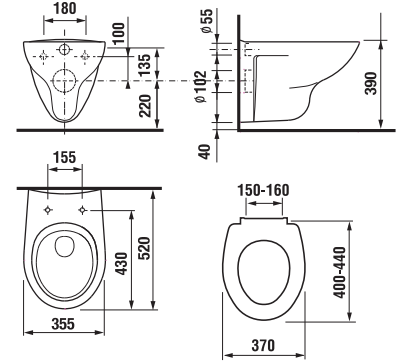

WE RECOMMEND
COMBINING WITH

PAGE 129

WALLHUNG WCs AND BIDETS /

WALLHUNG WC ZETA

| Article number | Description |
|------------------|---|
| H8203960000001 | wallhung WC, washdown flushing |
| Optional: | |
| H8932740000001 | thermoplast seat and cover Zeta, plastic hinges, adjustable length of 400–440 mm |
| H8932760000001 | duroplast seat and cover Zeta, Slowclose lowering mechanism, plastic hinges |
| H8932710000001 | thermoplast seat and cover Zeta, plastic hinges, adjustable length of 400–440 mm |
| H8932710000637 | thermoplast seat Zeta, steel hinges (NOTE: limited length adjustability of 407–425 mm). |
| H8933703000001 | duroplast seat and cover, steel hinges |
| H8929920000001 | Laufen levelling tape |
| H8926950000001 | Laufen damper kit |
| H8946140000001 | Laufen leveling paste |