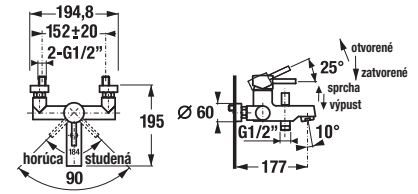

FAUCETS AND SHOWER ACCESSORIES /

BIDET FAUCET MIO

Article number	Description
H3417110040011	bidet faucet with pop-up waste valve, chrome

Optional:	
H3727100040101	angle valve Mio 3/8"-1/2", chrome, 2 pcs

BATHTUB FAUCET WITHOUT SHOWER SET MIO

Article number	Description
H3217170040001	bath/shower wall mounted faucet w/o shower set, chrome

Optional:	
H3607100040201	shower set (hand shower 1 function, hand shower holder, shower hose 1.7 m), chrome
H3607110040201	shower set (hand shower 1 function, sliding bar, hose 1.7 m)

SHOWER FAUCET WITHOUT SHOWER SET MIO

Article number	Description
H3317170040001	shower wall mounted faucet w/o shower set, chrome

Optional:	
H3607100040201	shower set (hand shower 1 function, hand shower holder, shower hose 1.7 m), chrome
H3607110040201	shower set (hand shower 1 function, sliding bar, hose 1.7 m)

BATH/SHOWER CONCEALED FAUCET WITHOUT SHOWER SET MIO

Article number	Description
H3207160040001	concealed bath/shower faucet, chrome

Optional:	
H3607100040201	shower set (hand shower 1 function, hand shower holder, shower hose 1.7 m), chrome
H3607110040201	shower set (hand shower 5 functions, sliding bar, hose 1.7 m)
H3717100040201	washbasin/bathtub spout 1/2", chrome
H3637100040001	elbow connection 1/2", brass, check valve, chrome

SHOWER CONCEALED FAUCET WITHOUT SHOWER SET MIO

Article number	Description
H3307160040001	concealed shower faucet, chrome

Optional:	
H3607100040201	shower set (hand shower 1 function, hand shower holder, shower hose 1.7 m), chrome
H3607110040201	shower set (hand shower 5 functions, sliding bar, hose 1.7 m)
H3637100040001	elbow connection 1/2", brass, check valve, chrome

It is recommended to combine with shower sets, accessories and siphons from Mio or Cubito-N and Rio.