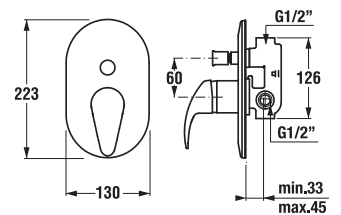

FAUCETS AND SHOWER ACCESSORIES /

BATH/SHOWER FAUCET WITHOUT SHOWER SET LYRA

Article number	Description
H3212770040001	bath/shower faucet without shower set, chrome

Optional:	
H3651R00043611	shower set (hand shower $\varnothing$ 100 mm, 3 functions, holder, shower hose 1.7 m, chrome)
H3651R00043731	shower set (hand shower $\varnothing$ 100 mm, 3 functions, sliding bar, shower hose 1.7 m, chrome)

SHOWER FAUCET WITHOUT SHOWER SET LYRA

Article number	Description
H3312770040001	shower faucet without shower set, chrome

Optional:	
H3651R00043611	shower set (hand shower $\varnothing$ 100 mm, 3 functions, holder, shower hose 1.7 m, chrome)
H3651R00043731	shower set (hand shower $\varnothing$ 100 mm, 3 functions, sliding bar, shower hose 1.7 m, chrome)

BATH/SHOWER CONCEALED FAUCET LYRA

Article number	Description
H3212760040001	bath/shower concealed faucet, chrome

Optional:	
H3651R00043611	shower set (hand shower $\varnothing$ 100 mm, 3 functions, holder, shower hose 1.7 m, chrome)
H3651R00043731	shower set (hand shower $\varnothing$ 100 mm, 3 functions, sliding bar, shower hose 1.7 m, chrome)

SHOWER CONCEALED FAUCET LYRA

Article number	Description
H3312760040001	shower concealed faucet, chrome

Optional:	
H3651R00043611	shower set (hand shower $\varnothing$ 100 mm, 3 functions, holder, shower hose 1.7 m, chrome)
H3651R00043731	shower set (hand shower $\varnothing$ 100 mm, 3 functions, sliding bar, shower hose 1.7 m, chrome)

SINK FAUCET LYRA

Article number	Description
H3512710042001	sink faucet, long swivel spout, chrome
H3112710040101	sink faucet, short swivel spout, chrome

It is recommended to combine with Rio accessories.