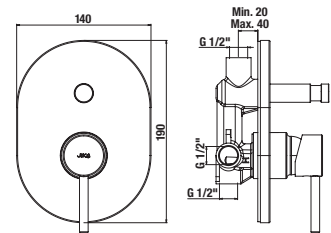

FAUCETS AND SHOWER ACCESSORIES /

NEW

BATH/SHOWER FAUCET WITHOUT SHOWER SET MIO STYLE

Available in the 3rd quarter of 2020.

Article number	Description
H3212F70044001	bath/shower faucet without shower set, chrome

Optional:	
H3651X00043621	shower kit (hand shower $\varnothing$ 130 mm, 4 different functions, shower holder, shower hose 1.7 m)
H3651X00043631	shower kit (hand shower 130x130 mm, 4 different functions, shower holder, shower hose 1.7 m)
H3651X00044721	shower kit (hand shower $\varnothing$ 130 mm, 4 different functions, slide bar, chrome-plated soap dish, shower hose 1.7 m)
H3651X00044731	shower kit (hand shower 130x130mm, 4 different functions, slide bar, chrome-plated soap dish, shower hose 1.7 m)

NEW

SHOWER FAUCET WITHOUT SHOWER SET MIO STYLE

Available in the 3rd quarter of 2020.

Article number	Description
H3312F70044001	shower faucet without shower set, chrome

Optional:	
H3651X00043621	shower kit (hand shower $\varnothing$ 130 mm, 4 different functions, shower holder, shower hose 1.7 m)
H3651X00043631	shower kit (hand shower 130x130 mm, 4 different functions, shower holder, shower hose 1.7 m)
H3651X00044721	shower kit (hand shower $\varnothing$ 130 mm, 4 different functions, slide bar, chrome-plated soap dish, shower hose 1.7 m)
H3651X00044731	shower kit (hand shower 130x130mm, 4 different functions, slide bar, chrome-plated soap dish, shower hose 1.7 m)

NEW

BATH/SHOWER CONCEALED FAUCET WITHOUT SHOWER SET MIO STYLE

Available in the 3rd quarter of 2020.

Article number	Description
H3212F60040001	bath/shower concealed faucet, chrome