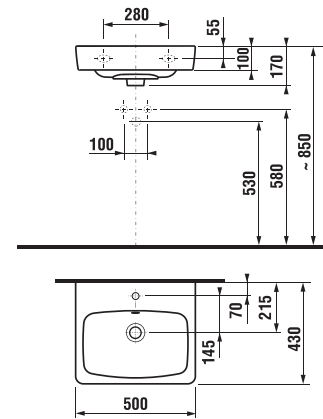

WASHBASINS / LYRA PLUS DESIGN LINE /

WASHBASIN LYRA PLUS 50 CM

Article number	Description	yyy: 104
H8103800001041	washbasin 50 cm	
Optional:		
H8903490000001	installation kit for washbasins	

VANITY UNIT FOR WASHBASIN LYRA PLUS VIVA 50 CM

Article number	Description	Colour white/ semi-gloss front
H40J3824023001	vanity unit with 2 drawers for washbasin 50 cm H810380	x

Benefits of Lyra Plus VIVA furniture

HUMIDITY PROOF + ABS
ABS edges glued with PUR glue = maximum level of humidity proof resistance.

20 000 CYCLES
highest quality in door fitting, tested 20 000 open/close cycles.

Runners of the drawers with self-close system

practical massive handles from polished nickel