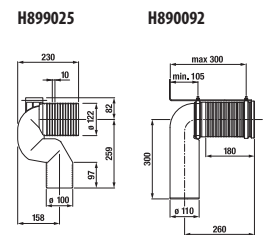

Article number	Description	Water inlet	Flushing mechanism	Outlet	Installation kit
H824716xxx0001	raised WC pan (48 cm)			X	X
H827712xxx2411	WC cistern	X	X		
H827713xxx2421	WC cistern		X	X	

Optional:	Description
H8927113000001	duroplast seat and cover Mio, fast-clamping steel hinges
H8939580000001	duroplast seat and cover Laufen, with lowering system Slowclose, fast-clamping steel hinges
H8990250000001	Laufen outlet elbow Vario for distances 220–350 mm
H8900920000001	Laufen outlet elbow Vario for distances 70–220 mm

Spare parts:	Description	Water inlet
H8913530000001	inlet valve	X
H8913540000001	inlet valve	X
H8913620000001	outlet valve D2D	
H8913640000001	push button D2D	
H827712xxx0001	WC cistern, side water inlet, without a flushing mechanism	X
H827713xxx0001	WC cistern, bottom water inlet, without a flushing mechanism	X
H8917530000001	installation kit for standing WCs and bidets with concealed fixing