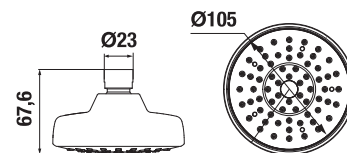

H3671R10042141