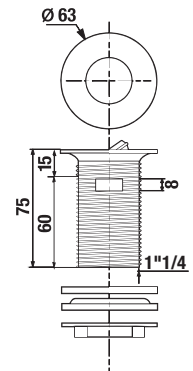

WASHBASIN OUTLET RIO

Illustration photo

| Article number | Description |
|----------------|--|
| H3701890041031 | washbasin rotary outlet, anti-vandal, 5/4"-75 mm |

Illustration photo

BIDET SHOWER SET RIO