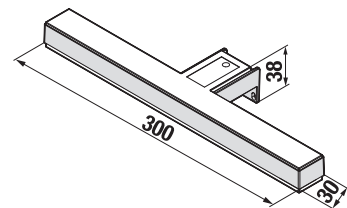

MIRRORS AND LIGHTING /

LIGHTS GEMMA, ELLA and ABI

Article number	Description
H47J730020001	Light Gemma 280, LED, IP44, 1×6W, 840 lm, 280 × 90 × 50 mm, with Multisystem adapter
H47J730120001	Light Gemma 490, LED, IP44, 1×6W, 840 lm, 494 × 112 × 14 mm, with Multisystem adapter
H47J730420001	Light Ella 300 LED, IP44, 1×6W, 600 lm, 300 × 80 × 80 mm, with Multisystem adapter
H47J730520001	Light Ella 500 LED, IP44, 1×6W, 745 lm, 500 × 80 × 80 mm, with Multisystem adapter
H47J730720001	Light Abi 300 LED, IP44, 1×6W, 598 lm, 300 × 130 × 70 mm, with Multisystem adapter

LIGHTING MOONBOX NEW

Article number	Description
H47J730320001	lighting Moonbox New, LED, IP 44, 1×8W, 510 lm, 300×25×83 mm, for mounting on glass, plate or mirror cabinet

LIGHTING HORIZON NEW

Article number	Description
H47J730220001	lighting Horizon New LED, IP 44, 1×6W, 390lm, 233×42×85 mm, for mounting on glass, plate or mirror cabinet

LIGHTING IN THE BATHROOM

Clear mirror lighting units comply with strict European standard IEC 364-7-701. RECOMMENDED: Installation of wires should be performed by an electrician.

Lighting can be mounted to **CLEAR** mirrors, as well as to any mirror glued onto a board and to mirror cabinets.