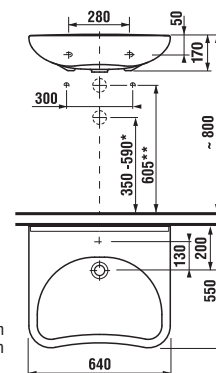

BARRIER-FREE BATHROOM /

Safety, perfect comfort of personal hygiene, and a pleasant bathroom environment. Mio design line health washbasin features a special-shaped front edge facilitating access of wheelchair-bound users; the combined toilet can be raised up to 50 cm and extended up to 70 cm.

HOSPITAL WASHBASIN MIO

Article number   **Description**

H813714xxxxyy1 hospital washbasin 64 cm, without overflow

Optional:

H8939020000001 Laufen concealed siphon

H8942460000001 space-saving siphon, distance between the corner valves is 200 mm, DN40

* H8939020000001 - for Laufen siphon
** H8942460000001 - for space-saving siphon

MEDICAL HANDLE LYRA

Article number   **Description**

H3912700040001 medical handle, chrome

MEDICAL HANDLE DINO/TALAS

Article number   **Description**

H3901J00040051 medical handle, chrome