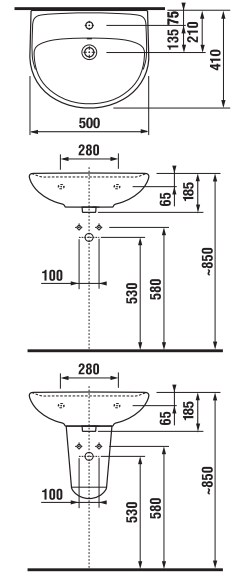

BATHROOM FURNITURE / LYRA PLUS DESIGN LINE /

WASHBASIN LYRA PLUS 50 CM

MAGIC FIX

Article number	Description	yyy: 104	109
H814381000yyy1	washbasin 50 cm	X	X
H8193910000001	siphon cover with installation kit (art. no.: H8900130000001) only for washbasins 55, 60, 65 cm		

Optional:

H8903490000001	installation kit for washbasins
H8942490000001	siphon, chromed ABS, height-adjustable from 175 to 270 mm, high of water seal 75 mm, flow-rate capacity of 45 l, with decorative rings (can also be used without decorative rings).

WASHBASIN LYRA PLUS 55 CM

MAGIC FIX

Article number	Description	yyy: 104	109
H814382000yyy1	washbasin 55 cm	X	X
H8193910000001	siphon cover with installation kit (art. no.: H8900130000001) only for washbasins 55, 60, 65 cm		

Optional:

H8903490000001	installation kit for washbasins
H8942490000001	siphon, chromed ABS, height-adjustable from 175 to 270 mm, high of water seal 75 mm, flow-rate capacity of 45 l, with decorative rings (can also be used without decorative rings).

Article number	Description	yyy: 104	109
H814382000yyy1	washbasin 55 cm	X	X
H814383000yyy1	washbasin 60 cm	X	X
H814384000yyy1	washbasin 65 cm	X	X
H8199500000209	pedestal		

Optional:

H8903490000001	installation kit for washbasins
H8942490000001	siphon, chromed ABS, height-adjustable from 175 to 270 mm, high of water seal 75 mm, flow-rate capacity of 45 l, with decorative rings (can also be used without decorative rings).

	L	B	H
H814382000yyy1	550	450	195
H814383000yyy1	600	490	195
H814384000yyy1	650	520	195

PROJECT AND OTHER PRODUCTS