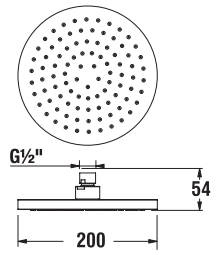

Article number	Description
H3677100040421	head shower, 1 function, flow rate 9 l/min, showering part chrome
H3662700040201	shower arm, chrome (optional)

Article number	Description
H3677100040411	head shower, 1 function, showering part chrome
H3662700040201	shower arm, chrome (optional)