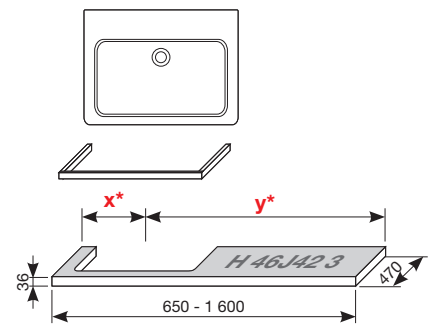

When ordering a washtop with one cut-out longer than 1600 mm, use product No. **H 46J42 4**, from the section with two cutouts. For dimension **z***, enter 0 mm, and in that case the counter will have only one cut-out.

WASHTOP WITH 2 CUT-OUTS

(available in these colours: - 461, oak - 519, white - 500)

Choose washbasin:

- ☐ 45 cm ☐ 55 cm ☐ 60 cm ☐ 65 cm ☐ 75 cm

Enter the surface finish (colour) and the specific dimensions you want **x***, **y*** a **z***:

- ☐ **H 46J42 4** colour ..... **x*** ..... mm
  y* ..... mm
  z* ..... mm
  pcs .....