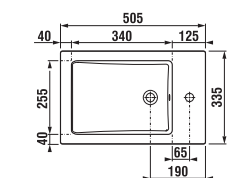

1. **1+1 PACK**
   cabinet + washbasin
2. Safe delivery
   - Space-saving transport packaging
   - Simple handling

PROJECT AND OTHER PRODUCTS