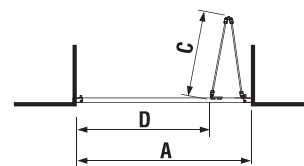

charge 668 – transparent glass
charge 666 – arctic decor

Article number	Dimensional options (mm) to niche		Entrance width (mm) D	Dimension (mm) C
	A min	A max		
H255241	765	795	535	306
H255242	865	895	635	358