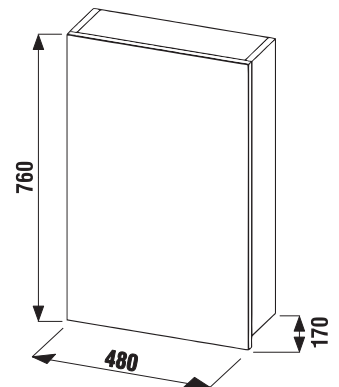

MIRRORS AND LIGHTING /

MIRROR CUBE ON BOARD 100, 120 x 75 CM

Article number	Description
H4555560393041	mirror on board 100 x 75 cm
H4555570393041	mirror on board 120 x 75 cm

MIRRORS DEEP BY JIKA 50, 60 x 76 CM

Article number	Description
H4541654345001	mirror 50 cm on board
H4541674345001	mirror 60 cm on board

MIRROR CABINET DEEP BY JIKA 50, 60 x 76 CM

Article number	Description	Colour		
		white	ash	golden oak
H4541614345001	mirror cabinet left/right 50 cm, full door	x		
H4541614343401	mirror cabinet left/right 50 cm, full door		x	
H4541614343411	mirror cabinet left/right 50 cm, full door			x
H4541634345001	mirror cabinet left/right 60 cm, full door	x		
H4541634343401	mirror cabinet left/right 60 cm, full door		x	
H4541634343411	mirror cabinet left/right 60 cm, full door			x