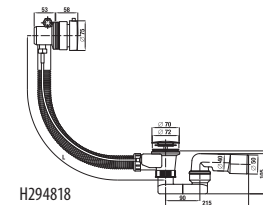

BATHTUBS AND BATH SCREENS /

BATHTUB OVERFLOWS

Article number	Description
H2948150040001	automatic overflow including siphon 40/50 mm, length 550 mm, plastic body of overflow
H2948160040001	automatic overflow including siphon 40/50 mm, length 550 mm, brass body of overflow
H2948170040001	automatic overflow with inlet, including siphon 40/50 mm, length 550 mm, plastic body of overflow
H2948180040001	automatic overflow with inlet, including siphon 40/50 mm, length 550 mm, brass body of overflow

H294818

BATHTUB ACCESSORIES

Article number	Description
H2941020040001	spare handles – 2 pieces (chrome-plated) for Praga, Alma bathtubs
H2940000000001	adjustable metal feet – 2 pcs Riga mini
H2940120000001	adjustable metal feet – 2 pcs Alma, Tanza Plus, Tanza and Riga
H2940130000001	adjustable metal feet – 2 pcs Praga
H2948150040001	automatic overflow including siphon 40/50 mm, length 550 mm, plastic body of overflow
H2948170040001	automatic overflow with inlet, including siphon 40/50 mm, length 550 mm, plastic body of overflow

Maximum load-carrying capacity for all types of bathtub feet (both plastic and iron) equals to bathtub volume plus 200 kg. Nevertheless, according to EN 14516 standard, sufficient bathtub feet carrying capacity equals to bathtub volume plus 100 kg.

HEIGHT OF STEEL BATHTUBS WITH FEET

Height of steel bathtubs JIKA with feet

Bathtub	Height of feet		Height of bathtub	
	min	max		
PRAGA	180	195	590–605	
ALMA	170	185	560–575	
RIGA	170	185	RIGA 2–4 545–560	RIGA 5–7 560–575
RIGA 105	155	175	530–550	
TANZA	170	185	555–570