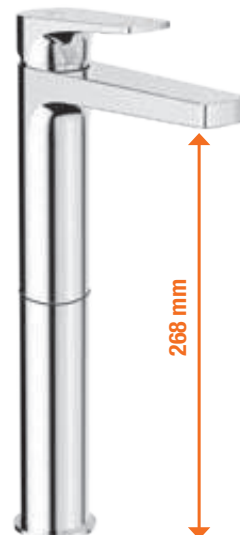

FAUCETS AND SHOWER ACCESSORIES /

Benefits of Cubito-N faucets

Choose the Cubito-N faucet that best matches your washbasin or bowl. They are available in three different heights.

- High-quality ceramic cartridges $\varnothing$ 35 mm (without flow/hot water limiter)
- Aerators preventing scale deposition
- Extended five-year warranty on the chrome surface of faucets and cartridges
- Can be combined with a wide range of Cubito-N shower accessories

aerator Neoperl hidden – flow rate 5,7 l/min

for washbasin and sink faucets, the possibility of choosing an aerator with different flow rates

XL

Ultra thin head shower Cubito-N

Ultra thin head shower diameter 300 mm (or square 300 x 300 mm) guarantees an intense showering experience. Because of its flow-limiter set to 12 l/min, it is also an economical solution. Users will especially appreciate the rain function, as the shower arm design allows for a simple installation either from the ceiling or a side wall.

- Dia. 300 mm for round variant, 300 x 300 mm for square variant
- Flow-limiter for 12 l/min,
- Rain function
- Mounting options either from the ceiling or from a side wall by means of shower arms

Cubito head shower works reliably regardless of the amount of scale. This is because it features Clean Touch technology for easy cleaning.

Clean touch
Function that facilitates cleaning of shower jets; soft rubbers guarantee easy removal of limescale.

Shower set includes a hand shower, a hose, and a holder or a shower bar.

All faucets are tested for 70 000 cycles.

2-year warranty on shower accessories.

5-year warranty on cartridge and surface.

WASHBASIN FAUCET CUBITO-N