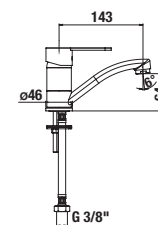

FAUCETS AND SHOWER ACCESSORIES /

NEW

BATH/SHOWER FAUCET WITHOUT SHOWER SET LYRA SMART

Available in the 3rd quarter of 2020.

Article number	Description
H3211Z70044001	bath/shower faucet without shower set, chrome

Optional:	
H3651R00043611	shower set (hand shower $\varnothing$ 100 mm, 3 functions, holder, shower hose 1.7 m, chrome)
H3651R00043731	shower set (hand shower $\varnothing$ 100 mm, 3 functions, sliding bar, shower hose 1.7 m, chrome)

NEW

SHOWER FAUCET WITHOUT SHOWER SET LYRA SMART

Available in the 3rd quarter of 2020.

Article number	Description
H3311Z70044001	shower faucet without shower set, chrome

Optional:	
H3651R00043611	shower set (hand shower $\varnothing$ 100 mm, 3 functions, holder, shower hose 1.7 m, chrome)
H3651R00043731	shower set (hand shower $\varnothing$ 100 mm, 3 functions, sliding bar, shower hose 1.7 m, chrome)

NEW

BATH/SHOWER CONCEALED FAUCET LYRA SMART

Available in the 3rd quarter of 2020.

Article number	Description
H3211Z60040001	bath/shower concealed faucet, chrome

Optional:	
H3651R00043611	shower set (hand shower $\varnothing$ 100 mm, 3 functions, holder, shower hose 1.7 m, chrome)
H3651R00043731	shower set (hand shower $\varnothing$ 100 mm, 3 functions, sliding bar, shower hose 1.7 m, chrome)

NEW

SHOWER CONCEALED FAUCET LYRA SMART

Available in the 3rd quarter of 2020.

Article number	Description
H3311Z60040001	shower concealed faucet, chrome

Optional:	
H3651R00043611	shower set (hand shower $\varnothing$ 100 mm, 3 functions, holder, shower hose 1.7 m, chrome)
H3651R00043731	shower set (hand shower $\varnothing$ 100 mm, 3 functions, sliding bar, shower hose 1.7 m, chrome)

NEW

SINK FAUCET LYRA SMART

Available in the 3rd quarter of 2020.