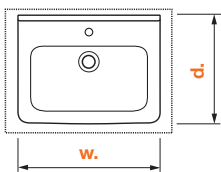

52 - 56,5 CM

DROP-IN AND BUILT-IN WASHBASINS

DESIGN LINES	WIDTH/MM	DEPTH/MM	SERIAL NUMBER	CATALOG PAGE
Ibon	520	410	H813010	173
Cubito	550	410	H817422	72/173
Ibon	560	475	H813011	173
Lipsy	565	410	H811291	173

rectangular oval

HOSPITAL WASHBASIN

Mio	640	550	H813714	61/174

TECHNOLOGY AND BENEFITS

BATHROOM DESIGN LINES

PROJECT AND OTHER PRODUCTS