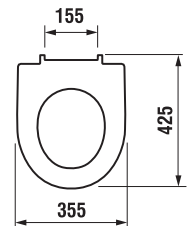

WALLHUNG WCs AND BIDETS /

WALLHUNG WC TIGO

Article number	Description
H8202130000001	wallhung WC Compact, flushing with 4,5 / 3 liters, closed water rim

Optional:	
H8903840000631	duroplast seat and cover, fast-clamping, steel hinges
H8903850000631	duroplast seat and cover, fast-clamping, Slowclose, steel hinges
H8933843000631	duroplast seat and cover, steel hinges
H8929920000001	Laufen levelling tape
H8926950000001	Laufen damper kit
H8946140000001	Laufen leveling paste

The correct setting for the valve in the concealed module is a flushing volume of 4,5 / 3 liters.

WE RECOMMEND
COMBINING WITH

PAGE 129

The wall-mounted Tigo toilet can be combined with a Multiclean bidet seat from the Roca brand.

DUROPLAST SEAT AND COVER TIGO

Article number	Description
H8933843000631	duroplast seat and cover, steel hinges

DUROPLAST SEAT AND COVER LYRA PLUS

Article number	Description
H8903840000631	duroplast seat and cover, fast-clamping, steel hinges
H8903850000631	duroplast seat and cover, fast-clamping, Slowclose, steel hinges

Spare parts:	
H8923840000001	Slowclose hinges for Lyra plus seat
H8903850000631	spare part
H8923850000001	metal quick-release clamps for ceramics for Lyra plus H890384/H890385 seat mounting
H8923860000001	set of stops for Lyra plus H890384/H890385 seats