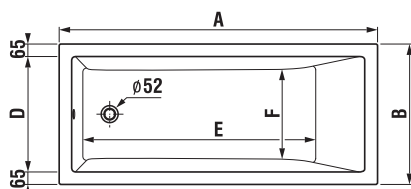

A	B	C	D	E	F
1800 × 800 mm	1800	800	1660	670	1345	525
1700 × 750 mm	1700	750	1560	620	1240	475
1700 × 700 mm	1700	700	1560	570	1140	425
1600 × 750 mm	1600	750	1460	620	1140	475
1600 × 700 mm	1600	700	1460	570	1140	425