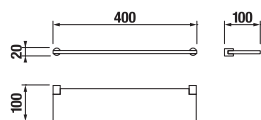

Article number	Description
H3853A10040001	glass shelf 40 cm, chrome, matt glass