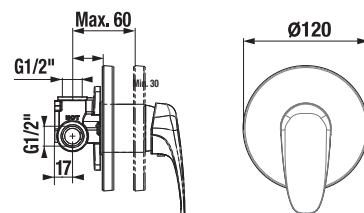

FAUCETS AND SHOWER ACCESSORIES /

SHOWER FAUCET WITH A SHOWER KIT DEEP BY JIKA

Article number	Description
H3311U70041311	shower faucet, wall-mounted, with a shower kit (hand shower $\varnothing$ 80 mm, 3 different functions, shower hose 170 cm, hand shower holder)
H3311U70044001	shower faucet, wall-mounted, without a shower kit

CONCEALED BATHTUB FAUCET DEEP BY JIKA

Article number	Description
H3211U60040001	concealed bathtub faucet, with a diverter

CONCEALED SHOWER FAUCET DEEP BY JIKA

Article number	Description
H3211U60040001	concealed shower faucet

THERMOSTATIC BATH/SHOWER FAUCET WITH A SHOWER KIT DEEP BY JIKA

Article number	Description
H3231U70042711	thermostatic bath/shower faucet, wall-mounted, with a shower kit (hand shower $\varnothing$ 100 mm, 3 different functions, hand shower holder, shower hose 1.7 m)
H3231U70044001	thermostatic bath/shower faucet, wall-mounted, without a shower kit

It is recommended to combine with shower sets, accessories and siphons from Mio and Rio or Cubito-N.