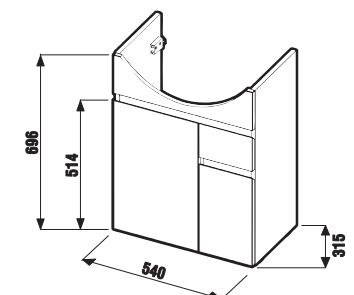

Article number	Description	Colour white glossy/ Body colour white
H4531220383001	vanity unit with 2 doors, 1 drawer, for washbasin 60 cm	x