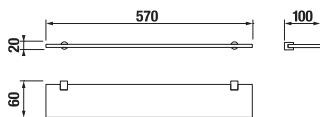

BATHROOM ACCESSORIES /

TUMBLER HOLDER BASIC

Article number	Description
H3823A10040001	glass tumbler holder, wall model, complete, chrome

GLASS SOAP DISH BASIC

Article number	Description
H3813A10040001	glass soap dish wall model, complete, chrome

HOOK BASIC

Article number	Description
H3813A30040001	hook, chrome-plated

GLASS SHELF 40 CM BASIC

Article number	Description
H3853A10040001	glass shelf 40 cm, chrome, matt glass

GLASS SHELF 57 CM BASIC

Article number	Description
H3853A20040001	glass shelf 57 cm, chrome, matt glass

PAPER HOLDER BASIC

Article number	Description
H3843A20041001	paper holder without cover, chrome

PAPER HOLDER WITH COVER BASIC

Article number	Description
H3843A20040001	paper holder with cover, chrome

TOWEL RACK 40 CM BASIC

Article number	Description
H3813A10040001	towel rack 40 cm, chrome

TOWEL RACK 60 CM BASIC

Article number	Description
H3813A20040001	towel rack 60 cm, chrome

TOWEL RACK WITH TOWEL BAR BASIC

Article number	Description
H3813A60040001	bath towel rack with towel bar, chrome

TOWEL RING 30 CM BASIC

Article number	Description
H3813A40040001	towel ring 30 cm, chrome

TOWEL RING 20 CM BASIC

Article number	Description
H3813A40044001	towel ring 20 cm, chrome

TOILET BRUSH SET BASIC

Article number	Description
H3843A10040001	toilet brush set, chrome, matt glass