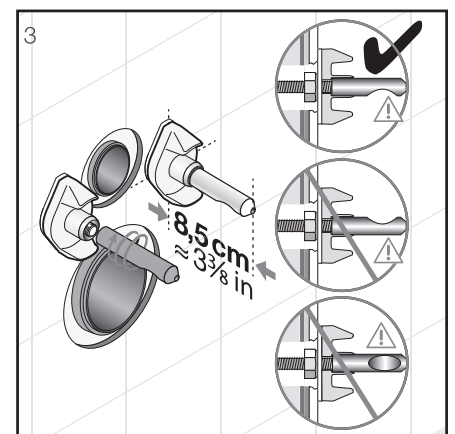

Installation Mio rimless

You can find an installation video at www.youtube.com