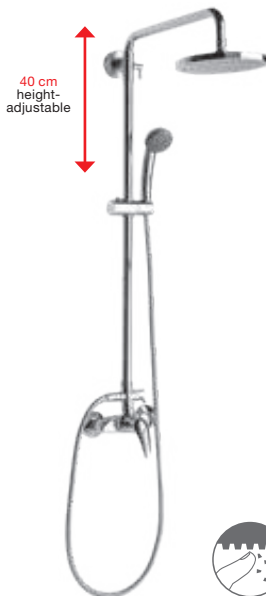

TELESCOPIC SHOWER COLUMN WITH WALL-MOUNTED SHOWER FAUCET LYRA