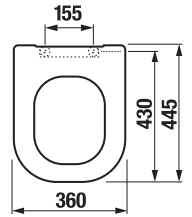

Article number	Description
H8936103000631	duroplast seat and cover Deep by Jika, removable, steel hinges
H8936113000631	duroplast seat and cover Deep by Jika, removable, steel hinges, Slowclose
Spare parts:	
Description	
H8916120000631	fast-clamping steel hinges for duroplast seat and cover Deep by Jika H893610/H893611
H8914250000001	bolt caps for duroplast seat and cover H893610/H893611