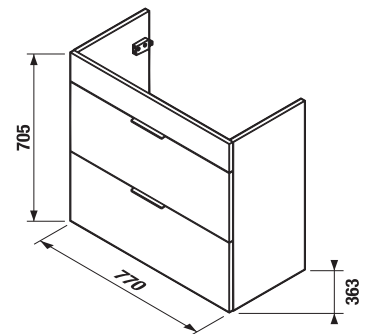

Article number Description

H40J2154015001 vanity unit for washbasin 80 cm H812218, 2 drawers

H40J2154015141 vanity unit for washbasin 80 cm H812218, 2 drawers

H8942460000001 space-saving siphon, distance between the corner valves is 200 mm, DN40

H4944010390001 feet, chrome-plated, 106-116 mm (1 pair)

Colour

white

ash

x

x

We deliver the Tigo N furniture pre-assembled, ready for immediate use.

Tigo N bathroom furniture can be combined with Clear mirrors in the Mirrors and Lighting chapter.