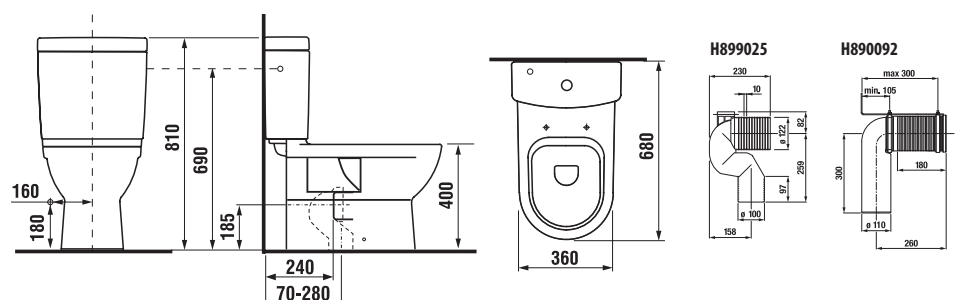

Product number xxx = colour number (000 white, 100 JIKA perla).