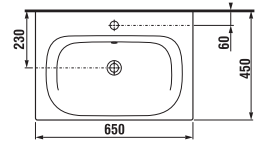

WASHBASINS / MIO-N DESIGN LINE /

WASHBASIN MIO-N 65 CM

JIKA • perla

Article number	Description	yyy: 104
H812714xxx1041	washbasin 65 cm	x
Optional:		
H8903490000001	installation kit for washbasins	
H8942460000001	space-saving siphon, distance between the corner valves is 200 mm, DN40	
H3747300040001	washbasin siphon 5/4" – 32 mm, chrome, brass	
H3724200040101	angle valve 3/8"–1/2", chrome, 2 pcs	

VANITY UNIT FOR WASHBASIN MIO-N 65 CM

Article number	Description	Colour	
		white/glossy front	ash
H40J7154015001	vanity unit for washbasin 65x45 cm H812714, 2 drawers	x	
H40J7154013421	vanity unit for washbasin 65x45 cm H812714, 2 drawers		x

Optional:	
H4944021760001	Cube legs for wall-mounted sink cabinets, chrome, 1 pair, 240 mm

Please combine these vanity units with the space-saving JIKA siphon H8942460000001.
NOTE: the spacing for corner valves in this case must be 200 mm.

WASHBASIN MIO-N 80 CM

JIKA • perla

Article number	Description	yyy: 104
H812716xxx1041	washbasin 80 cm	x
* leveling paste is included in the package		
Optional:		
H8903490000001	installation kit for washbasins	
H8942460000001	space-saving siphon, distance between the corner valves is 200 mm, DN40	
H3747300040001	washbasin siphon 5/4" – 32 mm, chrome, brass	
H3724200040101	angle valve 3/8"–1/2", chrome, 2 pcs	

VANITY UNIT FOR WASHBASIN MIO-N 80 CM

Article number	Description	Colour	
		white/glossy front	ash
H40J7164015001	vanity unit for washbasin 80x45 cm H812716, 2 drawers	x	
H40J7164013421	vanity unit for washbasin 80x45 cm H812716, 2 drawers		x

Optional:	
H4944021760001	Cube legs for wall-mounted sink cabinets, chrome, 1 pair, 240 mm

Please combine these vanity units with the space-saving JIKA siphon H8942460000001.
NOTE: the spacing for corner valves in this case must be 200 mm.