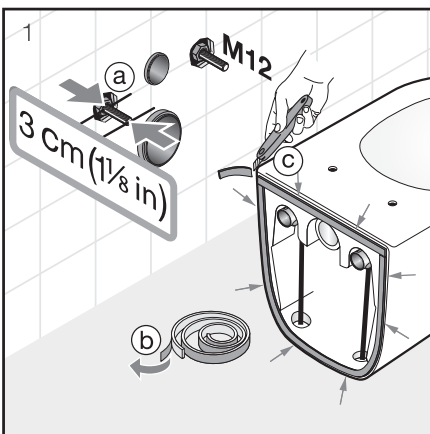

Install using levelling tape H892992000001 and H892695000001 damper kit:

Installation Mio rimless