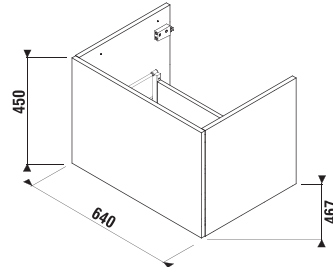

WASHBASINS / CUBITO PURE DESIGN LINE /

UNDER-WASHTOP VANITY UNIT CUBITO

Article number	Description	Colour		
		white/ glossy front	dark pine	oak
H41J4243015001	under-washtop vanity unit, 64 cm, 1 drawer	x		
H41J4243014611	under-washtop vanity unit, 64 cm, 1 drawer		x	
H41J4243015191	under-washtop vanity unit, 64 cm, 1 drawer			x

Please combine these vanity units with the space-saving JIKA siphon H8942460000001, NOTE: the spacing for corner valves in this case must be 200 mm.

The cabinet under-washtop vanity unit is equipped with push to open drawers.

SMALL CABINET CUBITO

Article number	Description	Colour		
		white/ glossy front	dark pine	oak
H43J4201105001	small cabinet, 1 door (left hinged), 1 glass shelf	x		
H43J4201104611	small cabinet, 1 door (left hinged), 1 glass shelf		x	
H43J4201105191	small cabinet, 1 door (left hinged), 1 glass shelf			x
H43J4201205001	small cabinet, 1 door (right hinged), 1 glass shelf	x		
H43J4201204611	small cabinet, 1 door (right hinged), 1 glass shelf		x	
H43J4201205191	small cabinet, 1 door (right hinged), 1 glass shelf			x

MEDIUM CABINET CUBITO

Article number	Description	Colour		
		white/ glossy front	dark pine	oak
H43J4211105001	medium cabinet, 1 door (left hinged), 2 glass shelves	x		
H43J4211104611	medium cabinet, 1 door (left hinged), 2 glass shelves		x	
H43J4211105191	medium cabinet, 1 door (left hinged), 2 glass shelves			x
H43J4211205001	medium cabinet, 1 door (right hinged), 2 glass shelves	x		
H43J4211204611	medium cabinet, 1 door (right hinged), 2 glass shelves		x	
H43J4211205191	medium cabinet, 1 door (right hinged), 2 glass shelves			x

Combine Cubito bathroom furniture with Clear mirrors in the Mirrors & Lighting section.

Glass shelf thickness is 6 mm.

Benefits of bathroom furniture