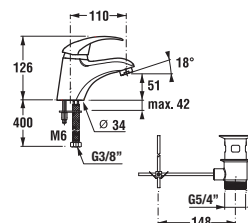

FAUCETS AND SHOWER ACCESSORIES /

Lyra

Benefits

- Ceramic cartridges, dia. 35 mm
- Aerators are made from a special material preventing scale deposition, thus eliminating difficult scrubbing
- Can be combined with a wide range of Rio shower accessories

Aerators NEOPERL

are made from a special material preventing scale deposition, thus eliminating difficult scrubbing.

for washbasin and sink faucets, the possibility of choosing an aerator with different flow rates

OPTIM ECO

You can control the water temperature by turning the faucet mixing valve ring. You can regulate water flow by turning out the restrictor screw at the mixing valve shaft.

WASHBASIN FAUCET LYRA

Article number	Description
H3112710040011	washbasin faucet with pop-up, chrome
H3112710040001	washbasin faucet without pop-up, chrome

Optional:	
H3917100040001	Click-Clack washbasin waste

WALL MOUNTED SINK FAUCET LYRA

Article number	Description
H3512770042101	wall-mounted sink faucet, spout 210 mm, chrome

Optional:	
H3917100040001	Click-Clack washbasin waste

Spare parts:	
H3512700042001	straight spout 150 mm, chrome
H3952700042101	straight spout 210 mm, chrome
H3952700042201	straight spout 300 mm, chrome

MEDICAL HANDLE LYRA

Article number	Description
H3912700040001	medical handle, chrome

BIDET FAUCET LYRA

Article number	Description
H3412710040011	bidet faucet with pop-up, chrome