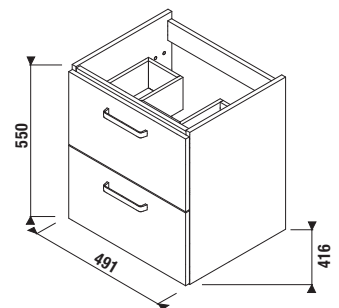

Benefits of bathroom furniture