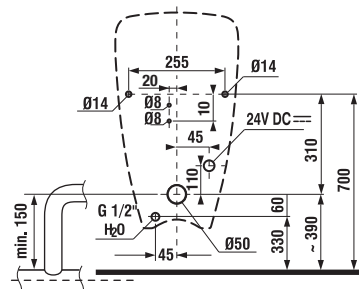

Battery box attached by a hook and loop tape at the bottom of ceramics. Livo urinal installation requires torsion bars no. H892536 (thread length of 40 mm), included in the package.

- 1 - water supply
- 2 - electromagnetic valve
- 3 - ceramic urinal
- 4 - circuitry with a radar sensor with battery power supply
- 5 - siphon
- 6 - drain pipe, dia. Ø 50mm
- 7 - interconnecting hoses
- 8 - battery holder
- 9 - corner valve for the water supply

RECOMMENDED TO BE COMBINED WITH SUITABLE CONCEALED MODULE FOR URINALS

PAGE 129