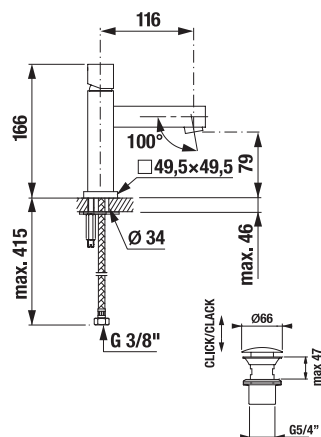

Article number	Description
H3114210040011	washbasin faucet with Click-Clack waste, chrome-plated