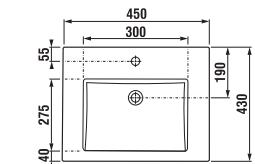

1. **1+1 PACK**
   cabinet + washbasin
2. Safe delivery
   - Space-saving transport packaging
   - Simple handling