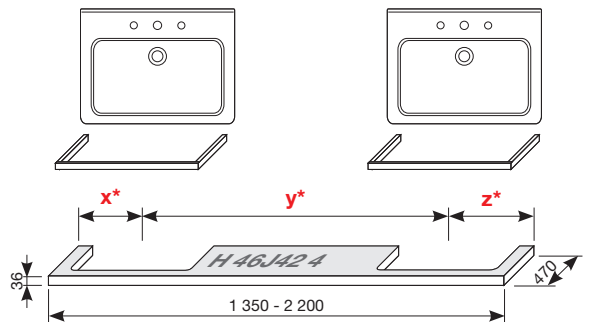

* Minimum x, y, z dimension for individual washbasins:

washbasin 45 cm - 215 mm washbasin 60 cm - 290 mm washbasin 75 cm - 365 mm

washbasin 55 cm - 265 mm washbasin 65 cm - 315 mm

with these dimensions you will always have an extra 55 mm for a washbasin collar

Optional: A stand-alone washtop must be fitted with sufficient supports (please see the mounting instructions). Make sure to reinforce your washtop at the edges of the washbasin cut-out, plus use additional braces depending on the washtop length. All washtops with cut-outs can be used in combination with Cubito 45-75 cm washbasins. In your order, please specify the Article number of the selected washbasin. The maximum overlap of the counter over the console is 25 cm. The length of the counter without a cut-out between consoles is a maximum of 80 cm.

Console for supporting washtop

Please consult the required number with a sales specialist. The number depends on the cut-out location and washtop length.

- **H 45013 3 172 000 1** silver pcs .....
- **H 47J00 4 000 000 1** matt white pcs .....

Order number: .....

Ordered by: .....