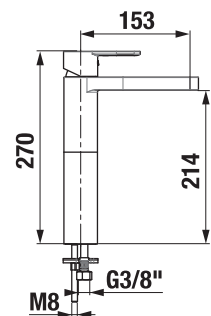

FAUCETS AND SHOWER ACCESSORIES /

MIO-N

Benefits

- Extended five-year warranty
- Finger-adjustable water flow on sink faucets
- Aerators are made from a special material that prevents scale deposition
- Wall-mounted bathtub and shower faucets feature non-return valves preventing siphonage of dirty water
- Certified quality connection hoses made of stainless steel
- Shower column equipped with a height-adjustable head shower and two hand-spray holders (fixed holder built into the faucet body, sliding holder on the slide bar)
- Complete assembly, including 100% testing of all faucets
- Broad range of shower accessories

finger-adjustable water flow on washbasin faucets

for washbasin and sink faucets, the possibility of choosing an aerator with different flow rates

WASHBASIN FAUCET MIO-N

Article number	Description
H3111V10041111	washbasin single-lever faucet, pedestal type, with automatic waste valve, flow rate of 5.7 l/min
H3111V10041101	washbasin single-lever faucet, pedestal type, without waste valve, flow rate of 5.7 l/min

Optional:
H3917100040001 Click-Clack washbasin waste

WASHBASIN FAUCET MIO-N

Article number	Description
H3111V80041201	washbasin single-lever faucet, pedestal type, for washbasin bowls without waste valve, flow rate of 5.7 l/min

Optional:
H3917100040001 Click-Clack washbasin waste

RECOMMENDED

washbasin siphon, angle valve and accessories	
H8903490000001	installation kit for washbasins
H3747100040001	washbasin siphon Mio 5/4" - 32 mm, chrome, brass
H3727100040101	angle valve Mio 3/8"-1/2", chrome, 2 pcs