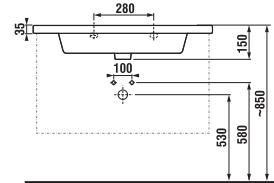

WASHBASINS / MIO-N DESIGN LINE /

WASHBASIN MIO-N 65 CM

JIKA • perla

Article number	Description	yyy: 104
H812714xxx1041	washbasin 65 cm	x
Optional:		
H8903490000001	installation kit for washbasins	
H8942460000001	space-saving siphon, distance between the corner valves is 200 mm, DN40	
H3747300040001	washbasin siphon 5/4" – 32 mm, chrome, brass	
H3724200040101	angle valve 3/8"–1/2", chrome, 2 pcs	

VANITY UNIT FOR WASHBASIN MIO-N 65 CM

Article number	Description	Colour	
		white/glossy front	ash
H40J7154015001	vanity unit for washbasin 65x45 cm H812714, 2 drawers	x	
H40J7154013421	vanity unit for washbasin 65x45 cm H812714, 2 drawers		x

Optional:	
H4944021760001	Cube legs for wall-mounted sink cabinets, chrome, 1 pair, 240 mm

Please combine these vanity units with the space-saving JIKA siphon H8942460000001.
NOTE: the spacing for corner valves in this case must be 200 mm.

WASHBASIN MIO-N 80 CM

JIKA • perla

Article number	Description	yyy: 104
H812716xxx1041	washbasin 80 cm	x
* leveling paste is included in the package		
Optional:		
H8903490000001	installation kit for washbasins	
H8942460000001	space-saving siphon, distance between the corner valves is 200 mm, DN40	
H3747300040001	washbasin siphon 5/4" – 32 mm, chrome, brass	
H3724200040101	angle valve 3/8"–1/2", chrome, 2 pcs	

VANITY UNIT FOR WASHBASIN MIO-N 80 CM

Article number	Description	Colour	
		white/glossy front	ash
H40J7164015001	vanity unit for washbasin 80x45 cm H812716, 2 drawers	x	
H40J7164013421	vanity unit for washbasin 80x45 cm H812716, 2 drawers		x

Optional:	
H4944021760001	Cube legs for wall-mounted sink cabinets, chrome, 1 pair, 240 mm

Please combine these vanity units with the space-saving JIKA siphon H8942460000001.
NOTE: the spacing for corner valves in this case must be 200 mm.