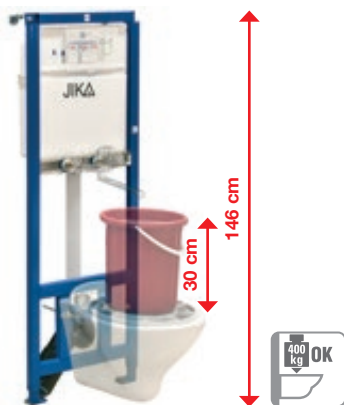

| Article number | Description |
|----------------|--|
| H893607000001 | Waste Sink System for Mira sink (H851049) - with monoblock steel frame - floor and rear-wall anchoring - single or Dual Flush button must be ordered separately - designed for dry installation - single or Dual Flush button - universal flushing valve, push-buttons can be replaced any time - load-carrying capacity of 400 kg - for subsequent walling-in (from 15 to 75 mm) - fixed frame - adjustable final height of the sink - adjustable final height of the water supply connection - angle valve with fixed water inlet through cistern wall - new outlet valve |