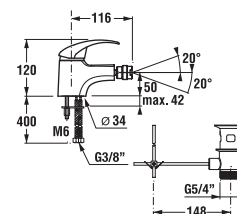

MEDICAL HANDLE LYRA

| Article number | Description |
|----------------|------------------------|
| H3912700040001 | medical handle, chrome |

BIDET FAUCET LYRA

| Article number | Description |
|----------------|----------------------------------|
| H3412710040011 | bidet faucet with pop-up, chrome |