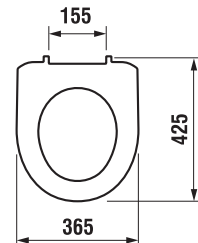

WALLHUNG WCs AND BIDETS /

DUROPLAST SEAT AND COVER LYRA PLUS

Article number	Description
H8903840000631	duroplast seat and cover, fast-clamping, steel hinges
H8903850000631	duroplast seat and cover, fast-clamping, Slowclose, steel hinges
Spare parts:	
H8923840000001	Slowclose hinges for Lyra plus seat H8903850000631, spare part
H8923850000001	metal quick-release clamps for ceramics for Lyra plus H890384/H890385 seat mounting
H8923860000001	set of stops for Lyra plus H890384/H890385 seats

DUROPLAST SEAT AND COVER LYRA PLUS

Article number	Description
H8933843000631	seat and cover, steel hinges – for wallhung WC Lyra plus
H8933853000001	seat and cover, duroplast, Slowclose lowering mechanism, plastic hinges – for wallhung WCs Lyra plus

THERMOPLAST SEAT AND COVER LYRA PLUS

Article number	Description
H8933870000001	thermoplast seat and cover, plastic hinges – for wallhung WC Lyra plus

WALLHUNG BIDET LYRA PLUS

Article number	Description
H8303810003041	wallhung bidet with holes
H8303810003021	wallhung bidet, without side holes for water inlet

Optional:	Description
H8903490008901	installation kit with white covers
H8903490008911	installation kit with chrome-plated covers
H8929920000001	Laufen levelling tape
H8926950000001	Laufen damper kit
H8946140000001	Laufen leveling paste

WE RECOMMEND
COMBINING WITH

PAGE 129