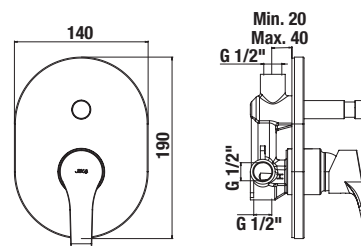

FAUCETS AND SHOWER ACCESSORIES /

NEW

BATH/SHOWER FAUCET WITHOUT SHOWER SET **CUBE**

Available in the 3rd quarter of 2020.

Article number	Description
H3211W70044001	bath/shower faucet without shower set, chrome
Optional:	
H3651X00043621	shower kit (hand shower $\varnothing$ 130 mm, 4 different functions, shower holder, shower hose 1.7 m)
H3651X00043631	shower kit (hand shower 130x130 mm, 4 different functions, shower holder, shower hose 1.7 m)
H3651X00044721	shower kit (hand shower $\varnothing$ 130 mm, 4 different functions, slide bar, chrome-plated soap dish, shower hose 1.7 m)
H3651X00044731	shower kit (hand shower 130x130mm, 4 different functions, slide bar, chrome-plated soap dish, shower hose 1.7 m)

NEW

SHOWER FAUCET WITHOUT SHOWER SET **CUBE**

Available in the 3rd quarter of 2020.

Article number	Description
H3311W70044001	shower faucet without shower set, chrome
Optional:	
H3651X00043621	shower kit (hand shower $\varnothing$ 130 mm, 4 different functions, shower holder, shower hose 1.7 m)
H3651X00043631	shower kit (hand shower 130x130 mm, 4 different functions, shower holder, shower hose 1.7 m)
H3651X00044721	shower kit (hand shower $\varnothing$ 130 mm, 4 different functions, slide bar, chrome-plated soap dish, shower hose 1.7 m)
H3651X00044731	shower kit (hand shower 130x130mm, 4 different functions, slide bar, chrome-plated soap dish, shower hose 1.7 m)

NEW

BATH/SHOWER CONCEALED FAUCET WITHOUT SHOWER SET **CUBE**

Available in the 3rd quarter of 2020.