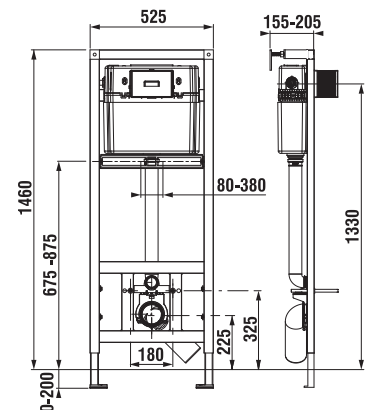

PROJECT AND OTHER PRODUCTS