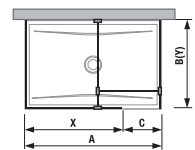

SHOWER SCREENS, ENCLOSURES, DOORS AND TRAYS /

GLASS WALL PURE SIDE-MOUNTED, INCL. SHORT GLASS 70, 80 CM

Article number	Description
H2684210026681	glass wall, side-mounted 700 mm, for shower trays 1200×800 mm, 1200×900 mm, 1300×800 mm and 1300×900 mm, JIKA perla GLASS finish, incl. short glass, moulding to join two glass panes, side moulding and a bracket
H2684220026681	glass wall, side-mounted 800 mm for shower trays 1400×800 mm and 1400×900 mm, JIKA perla GLASS finish, incl. short glass, moulding to join two glass panes, side moulding and a bracket

Article number	Glass dimensions (mm)			Shower tray dimensions (mm)		Entrance dimensions (mm)
	X	Y	V	A	B	C
H268421	697	200	2000	1200/1300	800/900	503/603
H268422	797	200	2000	1400	800/900	603

GLASS WALL PURE SIDE-MOUNTED, INCL. SHORT GLASS 120, 130, 140 CM

Article number	Description
H2674260026681	glass wall, side-mounted 1200 mm, for shower trays 1200×800 mm and 1200×900 mm, JIKA perla GLASS finish, incl. short glass, moulding to join two glass panes, side moulding and a bracket
H2674270026681	glass wall, side-mounted 1300 mm, for shower trays 1300×800 mm and 1300×900 mm, JIKA perla GLASS finish, incl. short glass, moulding to join two glass panes, side moulding and a bracket
H2674280026681	glass wall, side-mounted 1400 mm, for shower trays 1400×800 mm and 1400×900 mm, JIKA perla GLASS finish, incl. short glass, moulding to join two glass panes, side moulding and a bracket

Article number	Glass dimensions (mm)			Shower tray dimensions (mm)		Entrance dimensions (mm)
	X	Y	V	A	B	C
H267426	1200	200	2000	1200	800/900	600/700
H267427	1300	200	2000	1300	800/900	600/700
H267428	1400	200	2000	1400	800/900	600/700

GLASS WALL/WALK IN PURE CORNER VERSION