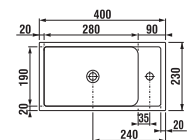

Article number	Description	Colour			
		white/semi-gloss front	grey	dark oak	cherry
H4535121753001	vanity unit with 1 reversible door, incl. washbasin 40 × 23 cm, with tap hole on the right, mirror cabinet and lighting	x			
H4535121753011	vanity unit with 1 reversible door, incl. washbasin 40 × 23 cm, with tap hole on the right, mirror cabinet and lighting		x		
H4535121753021	vanity unit with 1 reversible door, incl. washbasin 40 × 23 cm, with tap hole on the right, mirror cabinet and lighting			x	
H4535121753081	vanity unit with 1 reversible door, incl. washbasin 40 × 23 cm, with tap hole on the right, mirror cabinet and lighting				x

Spare parts:

Article number	Description
H47J7303200001	Moonbox New lighting, LED, IP 44, 1×8W, 510 lm, 300×25×83 mm, for mounting on glass, plate and mirror cabinet