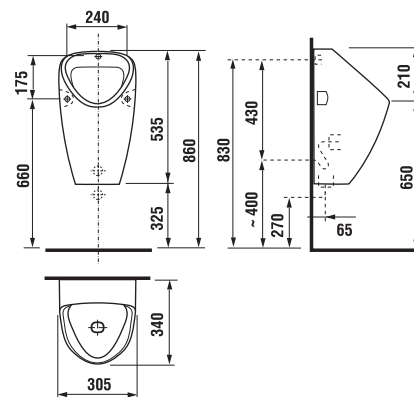

Article number	Description
H8430600000001	siphonic urinal Golem

Optional:	Description
H8903490008901	installation kit with white covers
H8903490008911	installation kit with chrome-plated covers
H8920030000001	siphon, horizontal/vertical outlet
H8948070000001	tube 1/2", inner water inlet
H8948080000001	rubber seal, inner
H8910620000001	Golem urinal strainer

RECOMMENDED TO BE
COMBINED WITH SUITABLE
CONCEALED MODULE
FOR URINALS

PAGE 129