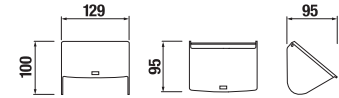

Article number	Description
H3843B20040001	paper holder with cover, chrome