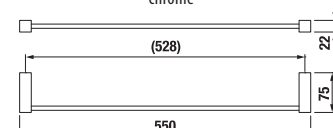

TOWEL BAR CUBITO

Article number H3817310040001
Description towel bar, 550 mm, chrome