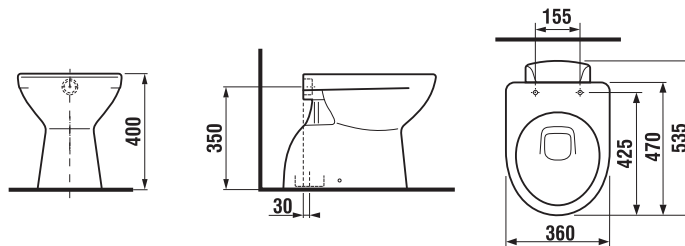

Article number	Description	Outlet
H8213870000001	floorstanding WC, washdown flushing, vertical outlet (including installation kit)	x
Optional:		
H8933843000631	seat and cover, duroplast, steel hinges – for wallhung WC	
H8933853000001	seat and cover, duroplast, Slowclose lowering mechanism, plastic hinges – for wallhung WCs	
H8933870000001	seat and cover, thermoplastic, plastic hinges – for wallhung WC