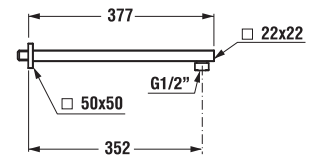

CLEAN TOUCH
Function that facilitates cleaning of shower jets; soft rubbers guarantee easy removal of limescale.