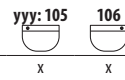

WASHBASINS / TIGO DESIGN LINE /

SMALL WASHBASIN TIGO 45 CM

Article number	Description
H815212000yyy1	small washbasin 45 cm

VANITY UNIT FOR SMALL WASHBASIN TIGO 45x24 CM

Article number	Description	Colour	
		white	ash
H40J2112005001	vanity unit for small washbasin 45x24 cm H815212, 2 doors, 1 drawer	x	
H40J2112005141	vanity unit for small washbasin 45x24 cm H815212, 2 doors, 1 drawer		x
H8942460000001	space-saving siphon, distance between the corner valves is 200 mm, DN40		

MEDIUM SHALLOW CABINET TIGO

Article number	Description	Colour	
		white	ash
H43J2141305001	medium shallow cabinet, 1 door left/right, 2 glass shelves	x	
H43J2141305141	medium shallow cabinet, 1 door left/right, 2 glass shelves		x

We deliver the Tigo N furniture pre-assembled, ready for immediate use.

Tigo N bathroom furniture can be combined with Clear mirrors in the Mirrors and Lighting chapter.

Glass shelf thickness is 6 mm.