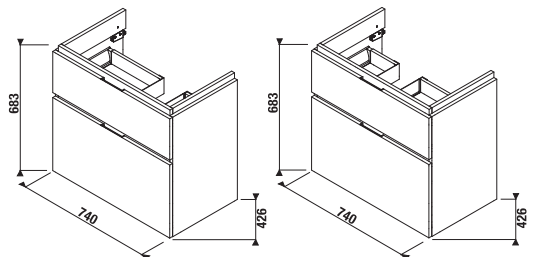

Please combine these vanity units with the space-saving JIKA siphon H8942460000001.
NOTE: the spacing for corner valves in this case must be 200 mm.

white/glossy front

dark pine

oak

| Article number | Description | Colour | | |
|----------------|--|--------------------|-----------|-----|
| | | white/glossy front | dark pine | oak |
| H40J4254035001 | vanity unit for washbasin 75 cm H812421, 2 drawers, cut out on the right | x | | |
| H40J4254034611 | vanity unit for washbasin 75 cm H812421, 2 drawers, cut out on the right | | x | |
| H40J4254035191 | vanity unit for washbasin 75 cm H812421, 2 drawers, cut out on the right | | | x |
| H40J4254045001 | vanity unit for washbasin 75 cm H812422, 2 drawers, cut out on the left | x | | |
| H40J4254044611 | vanity unit for washbasin 75 cm H812422, 2 drawers, cut out on the left | | x | |
| H40J4254045191 | vanity unit for washbasin 75 cm H812422, 2 drawers, cut out on the left | | | x |