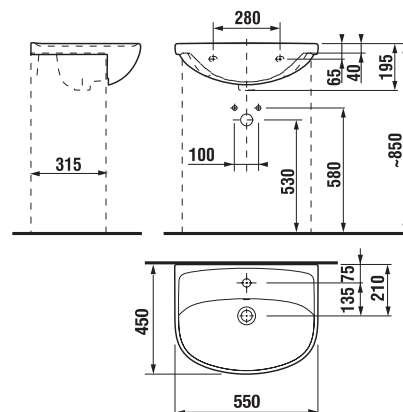

WASHBASINS / LYRA PLUS DESIGN LINE /

COUNTERTOP WASHBASIN LYRA PLUS 55 CM

Article number	Description	yyy: 104	109
H813382000yyy1	washbasin 55 cm		
		x	x

Optional:
H8903490000001 installation kit for washbasins