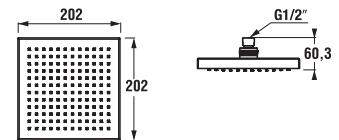

CLEAN TOUCH
Function that facilitates cleaning of shower jets; soft rubbers guarantee easy removal of limescale.