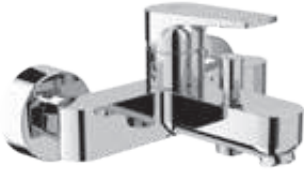

FAUCETS AND SHOWER ACCESSORIES /

BATHTUB FAUCET WITHOUT SHOWER SET CUBITO-N

Article number	Description
H3211X70044001	bathtub single-lever faucet, wall-mounted type, without a shower kit
Optional:	
H3651X00043621	shower set (hand shower $\varnothing$ 130 mm, 4 functions, hand shower holder, shower hose 1,7 m)
H3651X00043631	shower set (hand shower 130×130 mm, 4 functions, hand shower holder, shower hose 1,7 m)
H3651X00044721	shower set (hand shower $\varnothing$ 130 mm, 4 functions, sliding bar, slide bar soap dish, chrome, shower hose 1,7 m)
H3651X00044731	shower set (hand shower 130×130 mm, 4 functions, sliding bar, slide bar soap dish, chrome, shower hose 1,7 m)
H3641X00048111	soap dish for slide bar H3641X00043101, chrome-plated