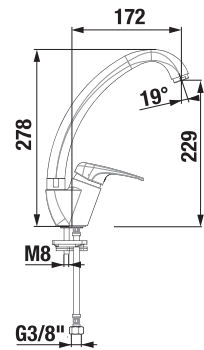

FAUCETS AND SHOWER ACCESSORIES /

SINK FAUCET WITH LONG SPOUT DEEP BY JIKA

Article number	Description
H3511U10042301	sink faucet, pedestal type, swivel spout length 210 mm

SINK FAUCET WITH SHORT SPOUT DEEP BY JIKA

Article number	Description
H3511U10042201	sink faucet, pedestal type, swivel spout length 143 mm

SINK FAUCET WITH HIGH SPOUT DEEP BY JIKA

Article number	Description
H3511U10042601	sink faucet, pedestal type, with high spout

BATHTUB FAUCET WITH A SHOWER KIT DEEP BY JIKA

Article number	Description
H3211U70041311	bath/shower faucet, wall-mounted, with a shower kit (hand shower $\varnothing$ 80 mm, 3 different functions, shower hose 170 cm, hand shower holder)
H3211U70044001	bath/shower faucet, wall-mounted, without a shower kit

It is recommended to combine with shower sets, accessories and siphons from Mio and Rio or Cubito-N.