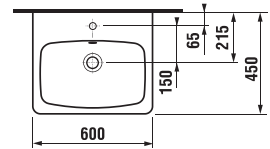

WASHBASINS / LYRA PLUS DESIGN LINE /

WASHBASIN LYRA PLUS 60 CM

Article number	Description	yyy: 104
H8103820001041	washbasin 60 cm	x

Optional:
H8903490000001 installation kit for washbasins

VANITY UNIT FOR WASHBASIN LYRA PLUS VIVA 60 CM

Article number	Description	Colour white/ semi-gloss front
H40J3844023001	vanity unit with 2 drawers for washbasin 60 cm H810382	x

SMALL WASHBASIN LYRA PLUS 40 CM

Article number	Description	yyy: 104
H8153800001041	small washbasin 40 cm	x

Optional:
H8903490000001 installation kit for washbasins
H8942490000001 siphon, chromed ABS, height-adjustable from 175 to 270 mm, high of water seal 75 mm, flow-rate capacity of 45 l, with decorative rings (can also be used without decorative rings)

VANITY UNIT FOR SMALL WASHBASIN LYRA PLUS VIVA 40 CM

Article number	Description	Colour white/ semi-gloss front
H40J3802003001	vanity unit with 1 door for small washbasin 40 cm H815380	x