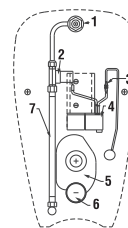

Battery box attached by a hook and loop tape at the bottom of ceramics. Livo urinal installation requires torsion bars no. H892536 (thread length of 40 mm), included in the package.

- 1 - water supply
- 2 - electromagnetic valve
- 3 - ceramic urinal
- 4 - circuitry with a radar sensor with battery power supply
- 5 - siphon
- 6 - drain pipe, dia. Ø 50mm
- 7 - interconnecting hoses
- 8 - battery holder
- 9 - corner valve for the water supply

RECOMMENDED TO BE COMBINED WITH SUITABLE CONCEALED MODULE FOR URINALS

PAGE 129