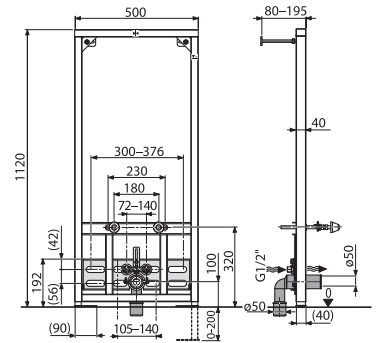

CONCEALED MODULES /

CONCEALED MODULE FOR BIDET

Article number	Description
H896655000001	Bidet System for bidet, - designed for forewall or bearing-wall installation - smoothly adjustable feet, height adjustable from 0 to 200 mm - module height 1120 mm - robust structure, load-carrying capacity of 400 kg - complete mounting kit

CONCEALED MODULE FOR URINAL

Article number	Description
H893601000001	Urinal System for urinal - designed for forewall or bearing-wall installation - smoothly adjustable feet, height adjustable from 0 to 200 mm - module height 1320 mm - robust structure, load capacity 130 kg - waste elbow DN 50 - complete mounting kit

Optional:
H894828000001 automatic flushing device with infra-red sensor (for details see page 161)

For urinal module adjustment follow the technical information of the urinal.

WASTE SINK SYSTEM FOR WASTE SINK

Article number	Description
H893607000001	Waste Sink System for Mira sink (H851049) - with monoblock steel frame - floor and rear-wall anchoring - single or Dual Flush button must be ordered separately - designed for dry installation - single or Dual Flush button - universal flushing valve, push-buttons can be replaced any time - load-carrying capacity of 400 kg - for subsequent walling-in (from 15 to 75 mm) - fixed frame - adjustable final height of the sink - adjustable final height of the water supply connection - angle valve with fixed water inlet through cistern wall - new outlet valve

Faucet and sink are not a part of the sink module. Must be ordered separately.

PROJECT AND OTHER PRODUCTS