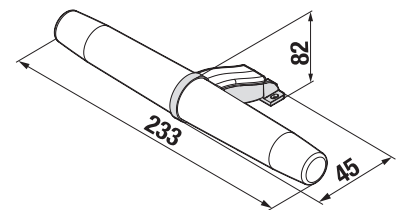

MIRRORS AND LIGHTING /

LIGHTS GEMMA, ELLA and ABI

Article number	Description
H47J730020001	Light Gemma 280, LED, IP44, 1×6W, 840 lm, 280 × 90 × 50 mm, with Multisystem adapter
H47J730120001	Light Gemma 490, LED, IP44, 1×6W, 840 lm, 494 × 112 × 14 mm, with Multisystem adapter
H47J730420001	Light Ella 300 LED, IP44, 1×6W, 600 lm, 300 × 80 × 80 mm, with Multisystem adapter
H47J730520001	Light Ella 500 LED, IP44, 1×6W, 745 lm, 500 × 80 × 80 mm, with Multisystem adapter
H47J730720001	Light Abi 300 LED, IP44, 1×6W, 598 lm, 300 × 130 × 70 mm, with Multisystem adapter

LIGHTING MOONBOX NEW

Article number	Description
H47J730320001	lighting Moonbox New, LED, IP 44, 1×8W, 510 lm, 300×25×83 mm, for mounting on glass, plate or mirror cabinet

LIGHTING HORIZON NEW

Article number	Description
H47J730220001	lighting Horizon New LED, IP 44, 1×6W, 390lm, 233×42×85 mm, for mounting on glass, plate or mirror cabinet

LIGHTING IN THE BATHROOM

Clear mirror lighting units comply with strict European standard IEC 364-7-701. RECOMMENDED: Installation of wires should be performed by an electrician.

Lighting can be mounted to **CLEAR** mirrors, as well as to any mirror glued onto a board and to mirror cabinets.