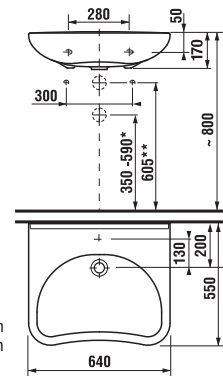

WASHBASINS / MIO-N DESIGN LINE /

SMALL WASHBASIN MIO 45 CM

Article number Description

H8157110001041 small washbasin 45 cm

Optional:

H8903490000001 installation kit for washbasins
H3724200040101 angle valve 3/8"-1/2", chrome, 2 pcs
H3747300040001 washbasin siphon, 5/4" - 32 mm, chrome, brass
H8942490000001 siphon, chromed ABS, height-adjustable from 175 to 270 mm, high of water seal 75 mm, flow-rate capacity of 45 l, with decorative rings (can also be used without decorative rings)

HOSPITAL WASHBASIN MIO

Article number Description

H813714 xxx yyy 1 hospital washbasin 64 cm, without overflow

Optional:

H8939020000001 Laufen concealed siphon
H8942460000001 space-saving siphon, distance between the corner valves is 200 mm, DN40

* H8939020000001 - for Laufen siphon
** H8942460000001 - for space-saving siphon

ACCESSORIES /

SPACE-SAVING SIPHON MIO

Article number Description

H8942460000001 space-saving siphon, distance between the corner valves is 200 mm, DN40

WASHBASIN SIPHON

Article number Description

H3747300040001 washbasin siphon 5/4" - 32 mm, chrome, brass

WASHBASIN SIPHON MIO

Article number Description

H3747100040001 Mio washbasin siphon, 5/4" (32 mm), chrome-plated, brass

ANGLE VALVE MIO

Article number Description

H3724200040101 angle valve 3/8"-1/2", chrome, 2 pcs