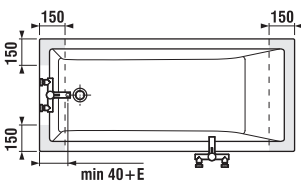

These areas are recommended for placing a bathtub outlet or a bathtub mixer outlet.

Areas shown in this colour are not recommended for placing a bathtub outlet or a bathtub mixer outlet.

E = edge width of bathtub

For pictures and technical charts of bathtub overflows, please see page 189.