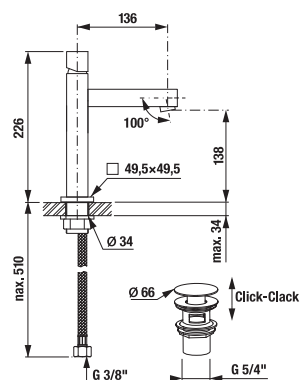

Article number	Description
H3114280040021	washbasin faucet for washbasin bowls with Click-Clack waste, chrome-plated