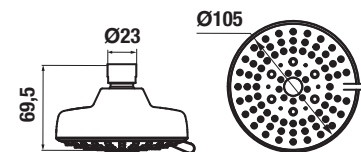

H3671R10042151