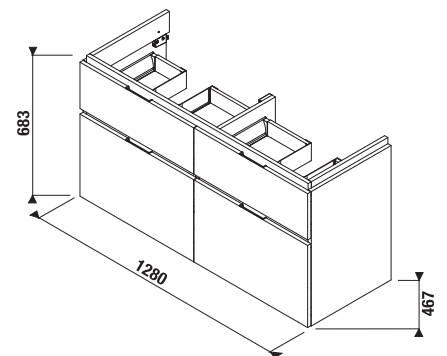

Article number Description

Article number	Description	Colour		
		white/glossy front	dark pine	oak
H40J4274025001	vanity unit for double washbasin 130 cm H814420, 4 drawers	x		
H40J4274024611	vanity unit for double washbasin 130 cm H814420, 4 drawers		x	
H40J4274025191	vanity unit for double washbasin 130 cm H814420, 4 drawers			x

Optional:

H4944010390001	legs for wall-mounted sink cabinets, chrome (1 pair)

For this 4-drawer cabinet, always use one pair of legs for support H49440101390001.

Please combine these vanity units with the space-saving JIKA siphon H8942460000001.

NOTE: the spacing for corner valves in this case must be 200 mm.