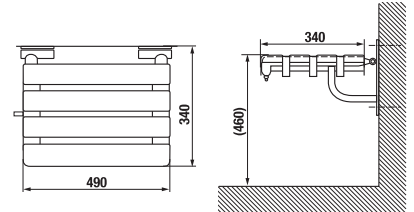

BARRIER-FREE BATHROOM /

MIRROR

Article number	Description
H3897170030001	adjustable mirror, with lever, stainless steel
H3897190030001	adjustable mirror, without lever, stainless steel

SHOWER SEAT

Article number	Description
H3897180030001	shower seat, wallhung, folding, stainless steel construction, plastic seat (load capacity max. 120 kg)

FOLDING SET

Article number	Description
H3897100000001	folding set for WC, stainless steel

BATHTUB HANDRAIL

Article number	Description
H3897130030001	bathtub handrail 305/420 mm, fixed, left, stainless steel
H3897230030001	bathtub handrail 305/420 mm, fixed, right (see figure), stainless steel

TOILET ROLL HOLDER

Article number	Description
H3847220001101	toilet roll holder, without a cover, white

SYSTEM HANDICAP

Article number	Description
H8936420000001	System HANDICAP for toilet support handle fixation, designed for mounting onto Modul frames

Right/left variation that can be used for concealed wallhung WC modules, as well as bidets and washbasins.

To install Handicap WC system, you need to bolt up one side of the module to the supporting frame of the concealed module (for WC, washbasin or bidet) and the other side to the metallic plasterboard structure.