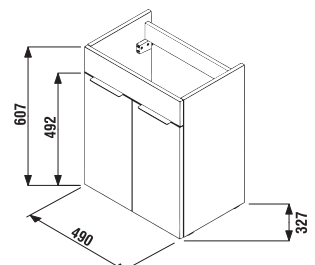

1. **1+1 PACK**
   cabinet + washbasin
2. Safe delivery
   - Space-saving transport packaging
   - Simple handling

PROJECT AND OTHER PRODUCTS