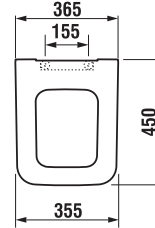

WALLHUNG WCs AND BIDETS /

WALLHUNG WC PURE

JIKA • perla

Article number	Description
H820423xxx0001	wallhung WC, washdown flushing (including Easy fit installation kit)

Optional:	
H8934213000631	duroplast seat and cover, quick-mount system, stainless steel hinges
H8934223000631	duroplast seat and cover, quick-mount system, stainless steel hinges, Slowclose mechanism
H8929920000001	Laufen levelling tape
H8926950000001	Laufen damper kit
H8946140000001	Laufen leveling paste

Spare parts:	
H8928380000001	JIKA Easy fit concealed wall-mounting system

The correct setting for the valve in the concealed module is a flushing volume of 4.5 / 3 liters.

Please mind the connection height.

WE RECOMMEND COMBINING WITH

PAGE 129

SEAT AND COVER PURE

Article number	Description
H8934213000631	duroplast seat and cover, quick-mount system, stainless steel hinges
H8934223000631	duroplast seat and cover, quick-mount system, stainless steel hinges, Slowclose mechanism

Spare parts:	
H8914220000631	fast-clamping steel hinges for seat and cover Pure H893421/H893422
H8914250000001	bolt caps for duroplast seat and cover H893421/H893422

Modern seats with the Slowclose lowering system are a must. Seats do not interfere with the overall design; they are light, featuring state-of-the-art sandwich structure, which means that the WC seat is not overlapped by the lid. And by the way – it is the most cutting-edge and breakthrough design solution for seats. In addition, seat installation is extremely simple thanks to its clamp-based mounting - just press it and the seat can be removed.

WALLHUNG BIDET PURE

JIKA • perla

Article number	Description	yyy: 302	304
H830421xxxyyy1	wallhung bidet (including Easy fit installation kit)	x	x