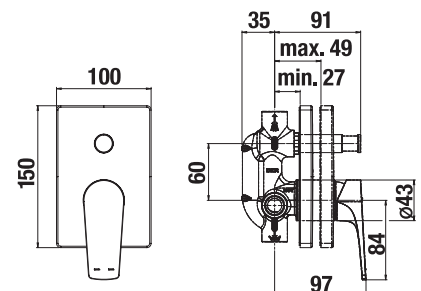

Can be combined with a head shower and shower accessories Cubito-N.