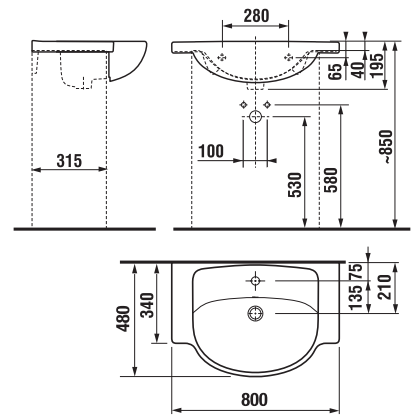

WASHBASINS / LYRA PLUS DESIGN LINE /

COUNTERTOP WASHBASIN LYRA PLUS 80 CM

Article number	Description	yyy: 104 x
H8133870001041	washbasin 80 cm*	
* leveling paste is included in the package		
Optional:		
H8903490000001	installation kit for washbasins