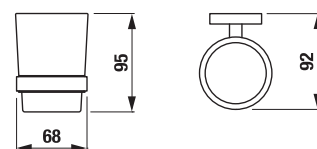

GLASS TUMBLER HOLDER MIO

Article number	Description
H3847430040001	glass tumbler holder wall model, complete, chrome