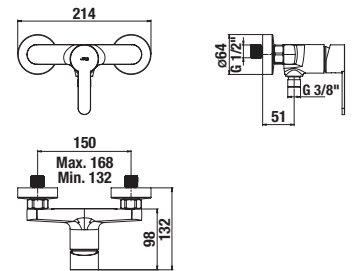

FAUCETS AND SHOWER ACCESSORIES /

NEW

BATH/SHOWER FAUCET WITHOUT SHOWER SET LYRA SMART

Available in the 3rd quarter of 2020.

Article number	Description
H3211Z70044001	bath/shower faucet without shower set, chrome

Optional:	
H3651R00043611	shower set (hand shower $\varnothing$ 100 mm, 3 functions, holder, shower hose 1.7 m, chrome)
H3651R00043731	shower set (hand shower $\varnothing$ 100 mm, 3 functions, sliding bar, shower hose 1.7 m, chrome)

NEW

SHOWER FAUCET WITHOUT SHOWER SET LYRA SMART

Available in the 3rd quarter of 2020.

Article number	Description
H3311Z70044001	shower faucet without shower set, chrome

Optional:	
H3651R00043611	shower set (hand shower $\varnothing$ 100 mm, 3 functions, holder, shower hose 1.7 m, chrome)
H3651R00043731	shower set (hand shower $\varnothing$ 100 mm, 3 functions, sliding bar, shower hose 1.7 m, chrome)

NEW

BATH/SHOWER CONCEALED FAUCET LYRA SMART

Available in the 3rd quarter of 2020.

Article number	Description
H3211Z60040001	bath/shower concealed faucet, chrome

Optional:	
H3651R00043611	shower set (hand shower $\varnothing$ 100 mm, 3 functions, holder, shower hose 1.7 m, chrome)
H3651R00043731	shower set (hand shower $\varnothing$ 100 mm, 3 functions, sliding bar, shower hose 1.7 m, chrome)

NEW

SHOWER CONCEALED FAUCET LYRA SMART

Available in the 3rd quarter of 2020.

Article number	Description
H3311Z60040001	shower concealed faucet, chrome

Optional:	
H3651R00043611	shower set (hand shower $\varnothing$ 100 mm, 3 functions, holder, shower hose 1.7 m, chrome)
H3651R00043731	shower set (hand shower $\varnothing$ 100 mm, 3 functions, sliding bar, shower hose 1.7 m, chrome)

NEW

SINK FAUCET LYRA SMART

Available in the 3rd quarter of 2020.