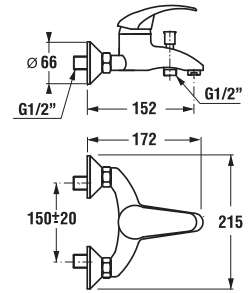

FAUCETS AND SHOWER ACCESSORIES /

BATH/SHOWER FAUCET WITHOUT SHOWER SET LYRA

Article number	Description
H3212770040001	bath/shower faucet without shower set, chrome

Optional:	
H3651R00043611	shower set (hand shower $\varnothing$ 100 mm, 3 functions, holder, shower hose 1.7 m, chrome)
H3651R00043731	shower set (hand shower $\varnothing$ 100 mm, 3 functions, sliding bar, shower hose 1.7 m, chrome)

SHOWER FAUCET WITHOUT SHOWER SET LYRA

Article number	Description
H3312770040001	shower faucet without shower set, chrome

Optional:	
H3651R00043611	shower set (hand shower $\varnothing$ 100 mm, 3 functions, holder, shower hose 1.7 m, chrome)
H3651R00043731	shower set (hand shower $\varnothing$ 100 mm, 3 functions, sliding bar, shower hose 1.7 m, chrome)

BATH/SHOWER CONCEALED FAUCET LYRA

Article number	Description
H3212760040001	bath/shower concealed faucet, chrome

Optional:	
H3651R00043611	shower set (hand shower $\varnothing$ 100 mm, 3 functions, holder, shower hose 1.7 m, chrome)
H3651R00043731	shower set (hand shower $\varnothing$ 100 mm, 3 functions, sliding bar, shower hose 1.7 m, chrome)

SHOWER CONCEALED FAUCET LYRA

Article number	Description
H3312760040001	shower concealed faucet, chrome

Optional:	
H3651R00043611	shower set (hand shower $\varnothing$ 100 mm, 3 functions, holder, shower hose 1.7 m, chrome)
H3651R00043731	shower set (hand shower $\varnothing$ 100 mm, 3 functions, sliding bar, shower hose 1.7 m, chrome)

SINK FAUCET LYRA

Article number	Description
H3512710042001	sink faucet, long swivel spout, chrome
H3112710040101	sink faucet, short swivel spout, chrome

It is recommended to combine with Rio accessories.