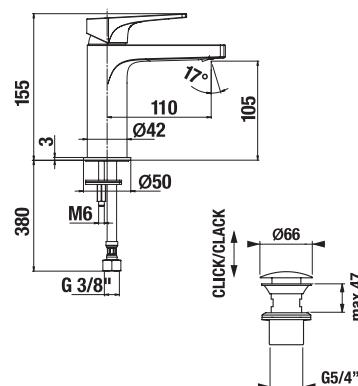

Optional:

H3917100040001	Click-Clack washbasin waste
H3727100040101	Mio angle valve, 3/8"-1/2", chrome-plated, 2 pcs
H3747100040001	Mio washbasin siphon, 5/4" (32 mm), chrome-plated, brass