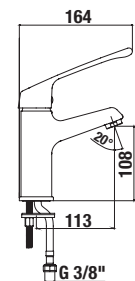

FAUCETS AND SHOWER ACCESSORIES /

Cube

Benefits

- Ceramic cartridges, dia. 35 mm
- Aerators are made from a special material preventing scale deposition, thus eliminating difficult scrubbing
- Wall-mounted bathtub and shower faucets feature non-return valves preventing siphonage of dirty water
- Can be combined with a wide range of Rio shower accessories

Aerator Neoperl concealed - flow rate 5 l/min

for washbasin and sink faucets, the possibility of choosing an aerator with different flow rates

NEW

WASHBASIN FAUCET CUBE

Available in the 3rd quarter of 2020.

Article number	Description
H3111W10041101	washbasin single-lever faucet, pedestal type, without waste valve, flow rate of 5 l/min, chrome

Optional:

H3727100040101	angle valve Mio 3/8"-1/2", chrome, 2 pcs
H3747100040001	washbasin siphon 5/4" - 32 mm, chrome, brass
H3917100040001	Click-Clack washbasin waste

NEW

WASHBASIN FAUCET WITH MEDICAL HANDLE CUBE

Available in the 3rd quarter of 2020.

Article number	Description
H3111W10045101	washbasin single-lever faucet, pedestal type, with medical handle, without waste valve, flow rate of 5 l/min, chrome

Optional:

H3727100040101	angle valve Mio 3/8"-1/2", chrome, 2 pcs
H3747100040001	washbasin siphon 5/4" - 32 mm, chrome, brass
H3917100040001	Click-Clack washbasin waste

NEW

WASHBASIN FAUCET CUBE

Available in the 3rd quarter of 2020.

Article number	Description
H3111W80041201	washbasin single-lever faucet, pedestal type, for washbasin bowls without waste valve, flow rate of 5 l/min, chrome

Optional:

H3727100040101	angle valve Mio 3/8"-1/2", chrome, 2 pcs
H3747100040001	washbasin siphon 5/4" - 32 mm, chrome, brass
H3917100040001	Click-Clack washbasin waste

NEW

BIDET FAUCET CUBE

Available in the 3rd quarter of 2020.