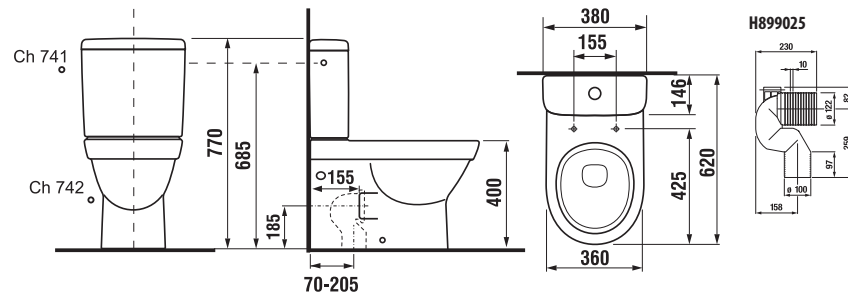

SEAT AND COVER TIGO

Article number	Description
H8933843000631	duroplast seat and cover, steel hinges