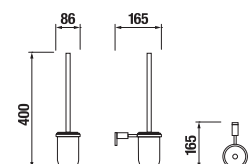

Article number	Description
H3843A10040001	toilet brush set, chrome, matt glass