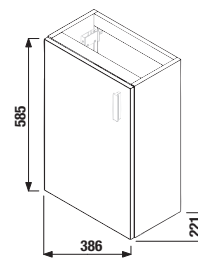

Article number	Description	Colour			
		white/semi-gloss front	grey	dark oak	cherry
H4535141753001	vanity unit with 1 reversible door, incl. washbasin 40 × 23 cm, with tap hole on the right, mirror and lighting	x			
H4535141753011	vanity unit with 1 reversible door, incl. washbasin 40 × 23 cm, with tap hole on the right, mirror and lighting		x		
H4535141753021	vanity unit with 1 reversible door, incl. washbasin 40 × 23 cm, with tap hole on the right, mirror and lighting			x	
H4535141753081	vanity unit with 1 reversible door, incl. washbasin 40 × 23 cm, with tap hole on the right, mirror and lighting				x
Spare parts:					
H47J7303200001	Moonbox New Lighting, LED, IP 44, 1×8W, 510 lm, 300×25×83 mm, for mounting on glass, plate and mirror cabinet				

The vanity unit is not available as a spare part.

Benefits of bathroom furniture