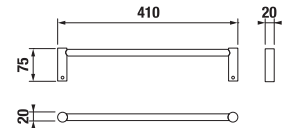

TOWEL RACK 40 CM BASIC

| Article number | Description |
|----------------|--------------------------|
| H3813A10040001 | towel rack 40 cm, chrome |

TOWEL RACK 60 CM BASIC

| Article number | Description |
|----------------|--------------------------|
| H3813A20040001 | towel rack 60 cm, chrome |