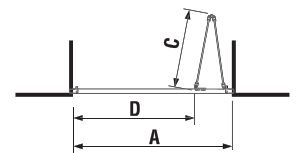

Folding shower door, 800, 900 mm, white profile, left/right, 4 mm transparent glass or stripy glass with special JIKA perla GLASS treatment, white handles.

Article number	Dimension (mm)	Height (mm)	Thickness (mm)	Glass design
H2553810006681	800	1900	4	transparent
H2553810006651	800	1900	4	matt stripes
H2553820006681	900	1900	4	transparent
H2553820006651	900	1900	4	matt stripes