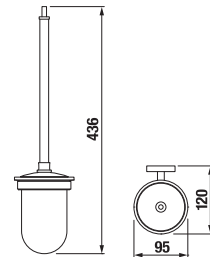

TOILET BRUSH SET MIO

Article number	Description
H3837430040001	glass toilet brush set, wall model, complete, chrome

GLASS WIPER MIO

Article number	Description
H2947100040001	glass wiper, chrome