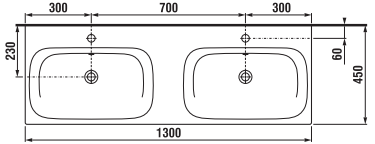

WASHBASINS / MIO-N DESIGN LINE /

DOUBLE WASHBASIN MIO-N 130 CM

Article number Description yyy: 104

H814714xxx1041 double washbasin 130 cm* x

* leveling paste is included in the package

Optional:

H8903490000001 installation kit for washbasins
H8942460000001 space-saving siphon, distance between the corner valves is 200 mm, DN40
H3747300040001 washbasin siphon 5/4" – 32 mm, chrome, brass
H3724200040101 angle valve 3/8"–1/2", chrome, 2 pcs

VANITY UNIT FOR DOUBLE WASHBASIN MIO-N 130 CM

Article number	Description	Colour	
		white/glossy front	ash
H40J7184015001	vanity unit for double washbasin 130×45 cm H814714, 4 drawers	x	
H40J7184013421	vanity unit for double washbasin 130×45 cm H814714, 4 drawers		x

Optional:

H4944021760001 Cube legs for wall-mounted sink cabinets, chrome, 1 pair, 240 mm

For this 4-drawer cabinet, always use one pair of legs for support H4944021760001*.

Please combine these vanity units with the space-saving JIKA siphon H8942460000001.
NOTE: the spacing for corner valves in this case must be 200 mm.

NEW

SMALL WASHBASIN MIO-N 45 CM

Article number Description yyy: 106

H815714xxx1061 small washbasin 45 cm, asymmetric x

Optional:

H8903490000001 installation kit for washbasins
H3724200040101 angle valve 3/8"–1/2", chrome, 2 pcs
H3747300040001 washbasin siphon 5/4" – 32 mm, chrome, brass
H8942490000001 siphon, chromed ABS, height-adjustable from 175 to 270 mm, high of water seal 75 mm, flow-rate capacity of 45 l, with decorative rings (can also be used without decorative rings)

SPECIAL line

NEW

VANITY UNIT FOR WASHBASIN MIO-N 45 CM