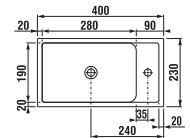

The vanity unit is not available as a spare part.