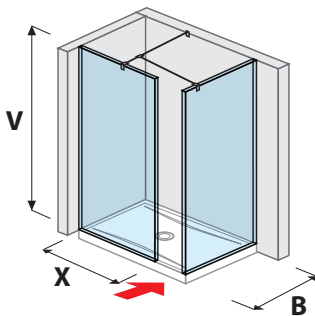

GLASS WALL/WALK IN PURE CORNER VERSION

Article number	Description
H2684230026681	walk in, corner version, 700×800 mm for a shower trays 1200×800 mm, 1300×800 mm, incl. two side mouldings and a bracket, JIKA perla GLASS finish
H2684240026681	walk in, corner version, 700×900 mm for a shower trays 1200×900 mm, 1300×900 mm, incl. two side mouldings and a bracket, JIKA perla GLASS finish
H2684250026681	walk in, corner version, 800×800 mm for a shower tray 1400×800 mm, incl. two side mouldings and a bracket, JIKA perla GLASS finish
H2684260026681	walk in, corner version, 800×900 mm for a shower tray 1400×900 mm, incl. two side mouldings and a bracket, JIKA perla GLASS finish

Article number	Glass dimensions (mm)			Shower tray dimensions (mm)		Entrance dimensions (mm)
	X	Y	V	A	B	C
H268423	684	784	2000	1200/1300	800	516/616
H268424	684	884	2000	1200/1300	900	516/616
H268425	784	784	2000	1400	800	516
H268426	784	884	2000	1400	900	516