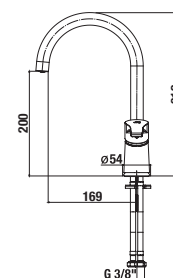

It is recommended to combine with Cubito-N and Rio accessories.