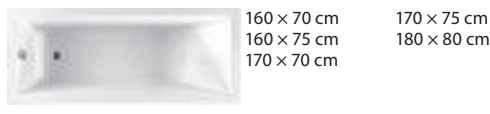

ACRYLIC BATHTUBS