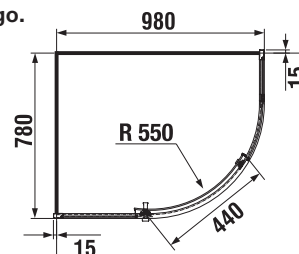

Corner shower enclosure, asymmetric, bright chrome, JIKA perla surface treatment (inner side), transparent glass.

Article number	Dimension (mm)	Height (mm)	Thickness (mm)	Glass design
H2512110026681	980 × 780	1950	6	transparent
H2512110026661	980 × 780	1950	6	arctic

charge 668 – transparent glass
charge 666 – dekor arctic

Shower enclosure Tigo is compatible with shower tray Tigo.