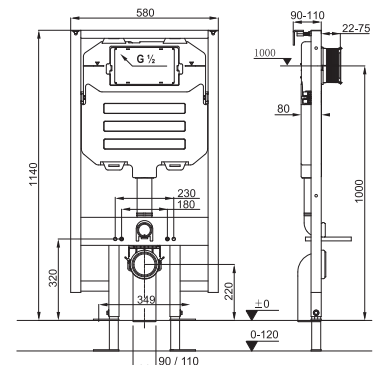

To use Jika concealed modules, a flow pressure of at least 1 bar is required.