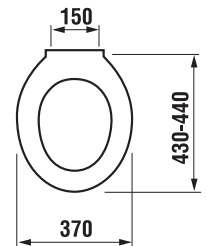

WE RECOMMEND
COMBINING WITH

PAGE 129

DUROPLAST SEAT AND COVER DINO

| Article number | Description |
|----------------|---|
| H8933703000001 | duroplast seat and cover Dino, plastic hinges |
| H8933703000631 | duroplast seat and cover Dino, steel hinges |