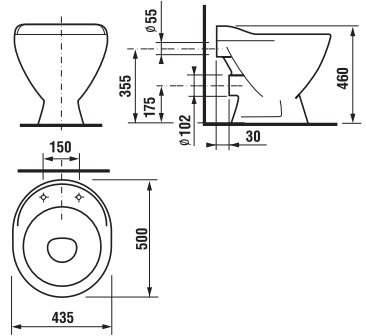

WALLHUNG TOILET FOR CHILDREN

wallhung version of a toilet for children can be ordered from product range **LAUFEN Flora Kids H820031000001**.

PROJECT PRODUCTS /

WASTE SINK MIRA

| Article number | Description |
|------------------|---|
| H8510460000001 | Mira waste sink with folding plastic grid |
| Optional: | |
| H8929990000001 | installation kit |
| H8977010000001 | rubber insert - water supply sealing |
| H8937100000001 | plastic cistern for freestanding WCs, side cistern filling 3/8", Dual Flush 3/6 l |