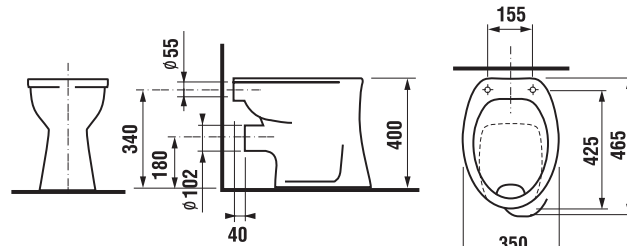

Optional:

H8933703000001	duroplast seat and cover Dino, plastic hinges
H8933703000631	duroplast seat and cover Dino, steel hinges
H8932710000001	thermoplast seat and cover Zeta, plastic hinges, adjustable length of 400–440 mm
H8977010000001	rubber insert - water supply sealing
H8929990000001	installation kit for WC