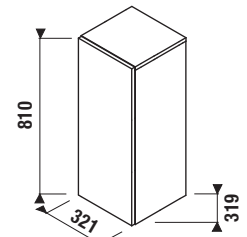

ANGLE VALVE MIO

Article number Description

H3724200040101 angle valve 3/8"-1/2", chrome, 2 pcs

WASHBASINS / MIO-N DESIGN LINE /

MEDIUM CABINET MIO-N

white/glossy front

ash

| Article number | Description | Colour | |
|----------------|--|--------------------|-----|
| | | white/glossy front | ash |
| H43J7111305001 | medium cabinet, 1 door left/right, 2 glass shelves | x | |
| H43J7111303421 | medium cabinet, 1 door left/right, 2 glass shelves | | x |