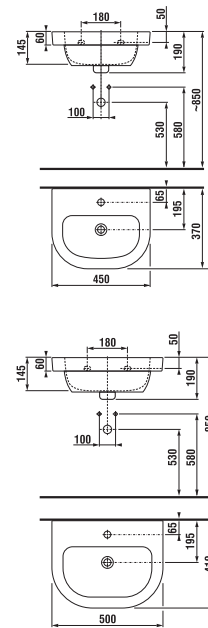

PROJECT PRODUCTS /

SMALL WASHBASIN BABY

Article number Description

H815614000yyy1 washbasin 45 cm, with tap hole, glazed bottom side, with a children's decor

x x

Article number Description

H812611000yyy1 washbasin 50 cm, with tap hole, glazed bottom side, with a children's decor, suitable siphon cover no. H819611, suitable column no. H819610, can also be built into furniture

x x

H8196110000001 siphon cover with installation kit (art. no.: H8900130000001) only for small washbasin 50 cm

Optional:

H8903490000001 installation kit for washbasins

H3727100040101 Mio angle valve 3/8" - 1/2", chrome, 2 pcs

H3747100040001 Mio washbasin siphon, 5/4" - 32 mm, chrome, brass

It is recommended to install Baby washbasins at the height of 60 cm. Adjust washbasin installation height to the age of your children.

WC BABY

Article number Description

H8220370000001 WC Baby with inner vertical outlet, wash-out flushing, with installation kit

H8220360000001 WC Baby with inner horizontal outlet, wash-out flushing, with installation kit

Outlet

x

x

Optional:

H8970373000001 duroplast seat Baby without cover, plastic hinges, white

H8970373230001 duroplast seat Baby, green, without cover, plastic hinges

H8970373240001 duroplast seat Baby, pink, without cover, plastic hinges

Price white Price colour

x

x

x

Concealed JIKA system – Basic tank system module – is recommended for floorstanding toilets. For more information please see page 133.

Thanks to its clever shape, the Baby seat keeps the area around the toilet clean.

PLASTIC CISTERN FOR FREESTANDING WCs

Article number Description

H8937100000001 plastic cistern for freestanding WCs, side cistern filling 3/8", Dual Flush 3/6 l