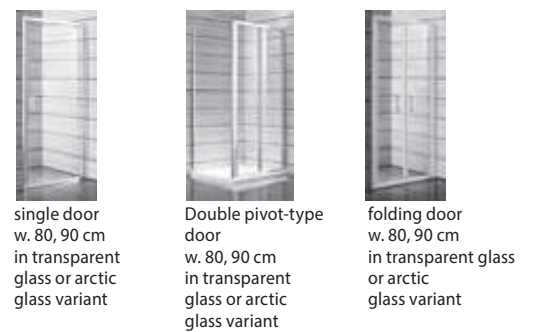

MAGIC FIX

PROJECT AND OTHER PRODUCTS

OVERVIEW / BATHROOM DESIGN LINE **LYRA PLUS** /

WASHBASINS AND SMALL WASHBASINS

WCS

ACRYLIC BATHTUB

SHOWER ENCLOSURES h. 190 cm

SHOWER DOORS h. 190 cm