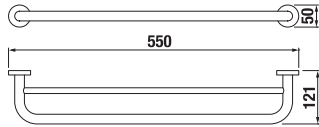

TOWEL BAR MIO

| Article number | Description |
|----------------|--------------------------|
| H3817410040001 | towel bar, 55 cm, chrome |

DOUBLE TOWEL BAR MIO

| Article number | Description |
|----------------|---------------------------------|
| H3817430040001 | double towel bar, 55 cm, chrome |