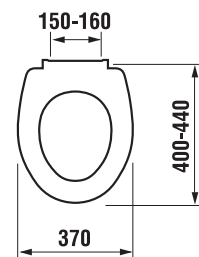

THERMOPLAST, DUROPLAST SEAT AND COVER ZETA

| Article number | Description |
|----------------|--|
| H8932710000001 | thermoplast seat and cover Zeta, plastic hinges, adjustable length of 400–440 mm |
| H8932740000001 | duroplast seat and cover Zeta, plastic hinges, adjustable length |
| H8932760000001 | duroplast seat and cover Zeta, Slowclose lowering mechanism, plastic hinges |