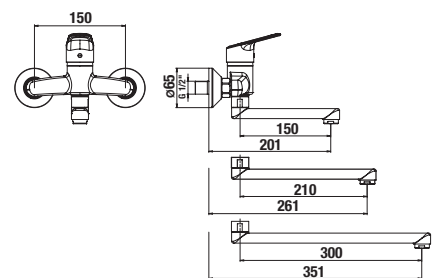

Optional:

H3747100040001	angle valve Mio 3/8"-1/2", chrome, 2 pcs
H3917100040001	Click-Clack washbasin waste