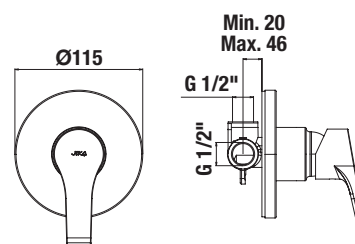

FAUCETS AND SHOWER ACCESSORIES /

NEW

BATH/SHOWER FAUCET WITHOUT SHOWER SET **CUBE**

Available in the 3rd quarter of 2020.

Article number	Description
H3211W70044001	bath/shower faucet without shower set, chrome
Optional:	
H3651X00043621	shower kit (hand shower $\varnothing$ 130 mm, 4 different functions, shower holder, shower hose 1.7 m)
H3651X00043631	shower kit (hand shower 130x130 mm, 4 different functions, shower holder, shower hose 1.7 m)
H3651X00044721	shower kit (hand shower $\varnothing$ 130 mm, 4 different functions, slide bar, chrome-plated soap dish, shower hose 1.7 m)
H3651X00044731	shower kit (hand shower 130x130mm, 4 different functions, slide bar, chrome-plated soap dish, shower hose 1.7 m)

NEW

SHOWER FAUCET WITHOUT SHOWER SET **CUBE**

Available in the 3rd quarter of 2020.

Article number	Description
H3311W70044001	shower faucet without shower set, chrome
Optional:	
H3651X00043621	shower kit (hand shower $\varnothing$ 130 mm, 4 different functions, shower holder, shower hose 1.7 m)
H3651X00043631	shower kit (hand shower 130x130 mm, 4 different functions, shower holder, shower hose 1.7 m)
H3651X00044721	shower kit (hand shower $\varnothing$ 130 mm, 4 different functions, slide bar, chrome-plated soap dish, shower hose 1.7 m)
H3651X00044731	shower kit (hand shower 130x130mm, 4 different functions, slide bar, chrome-plated soap dish, shower hose 1.7 m)

NEW

BATH/SHOWER CONCEALED FAUCET WITHOUT SHOWER SET **CUBE**

Available in the 3rd quarter of 2020.