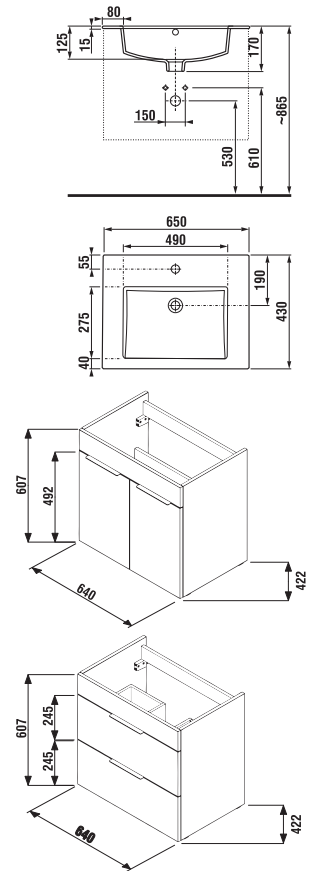

VANITY UNITS WITH WASHBASINS / CUBE /

VANITY UNIT WITH WASHBASIN CUBE 65 CM

Article number	Description	Colour	
		white/semi-gloss front	dark oak
H4536011763001	vanity unit with 2 doors incl. washbasin 65 × 43 cm	x	
H4536011763021	vanity unit with 2 doors incl. washbasin 65 × 43 cm		x

Article number	Description	Colour	
		white/semi-gloss front	dark oak
H4536021763001	vanity unit with 2 drawers incl. washbasin 65 × 43 cm	x	
H4536021763021	vanity unit with 2 drawers incl. washbasin 65 × 43 cm		x

The vanity unit is not available as a spare part.

1. **1+1 PACK**
   cabinet + washbasin
   - Safe delivery
   - Space-saving transport packaging
   - Simple handling

VANITY UNIT WITH WASHBASIN CUBE 80 CM

Article number	Description	Colour	
		white/semi-gloss front	dark oak
H4537521763001	vanity unit with 2 doors incl. washbasin 80 × 43 cm	x	
H4537521763021	vanity unit with 2 doors incl. washbasin 80 × 43 cm		x

Article number	Description	Colour	
		white/semi-gloss front	dark oak
H4537621763001	vanity unit with 2 drawers incl. washbasin 80 × 43 cm	x	
H4537621763021	vanity unit with 2 drawers incl. washbasin 80 × 43 cm		x

The vanity unit is not available as a spare part.

1. **1+1 PACK**
   cabinet + washbasin
   - Safe delivery
   - Space-saving transport packaging
   - Simple handling

PROJECT AND OTHER PRODUCTS