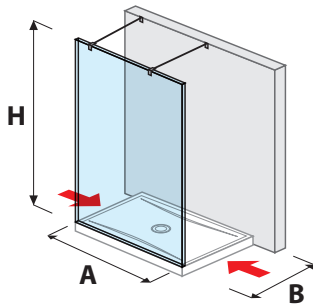

LYRA PLUS single

80 × 190 cm
90 × 190 cm
- transparent glass
- stripy glass

LYRA PLUS pivot-type

80 × 190 cm
90 × 190 cm
- transparent glass
- stripy glass

LYRA PLUS folding

80 × 190 cm
90 × 190 cm
- transparent glass
- stripy glass

FIXED SHOWER SCREEN

PURE frameless

80 × 195 cm
90 × 195 cm
100 × 195 cm
- transparent glass
 left/right version

CUBITO PURE

80 × 195 cm
90 × 195 cm
100 × 195 cm
- transparent glass
- glass arctic

OVERVIEW / GLASS WALLS / BY LAYOUT /

FRAMELESS GLASS WALLS / WALK IN

glass wall PURE fixed 120, 130, 140 cm

| A | B | H |
|--------|----------|--------|
| 120 cm | 80/90 cm | 200 cm |
| 130 cm | 80/90 cm | 200 cm |
| 140 cm | 80/90 cm | 200 cm |

glass wall PURE side-mounted 70, 80 cm

| A | B | H |
|-------|----------|--------|
| 70 cm | 80/90 cm | 200 cm |
| 80 cm | 80/90 cm | 200 cm |

glass wall PURE side-mounted 90, 100, 120, 130, 140 cm

| A | B | H |
|--------|----------|--------|
| 90 cm | 90 cm | 200 cm |
| 100 cm | 80 cm | 200 cm |
| 120 cm | 80/90 cm | 200 cm |
| 130 cm | 80/90 cm | 200 cm |
| 140 cm | 80/90 cm | 200 cm |