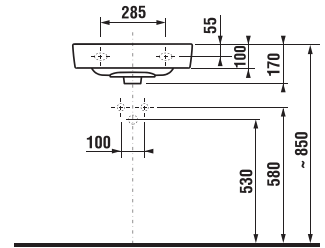

WASHBASINS / LYRA PLUS DESIGN LINE /

WASHBASIN LYRA PLUS 55 CM

Article number	Description	yyy: 104
H8103810001041	washbasin 55 cm	

Optional:		
H8903490000001	installation kit for washbasins	

VANITY UNIT FOR WASHBASIN LYRA PLUS VIVA 55 CM

Article number	Description	Colour white/ semi-gloss front
H40J3932003001	vanity unit with 2 doors for washbasin 55 cm H810381	x

Article number	Description	Colour white/ semi-gloss front
H40J3834023001	vanity unit with 2 drawers for washbasin 55 cm H810381	x

Benefits of bathroom furniture