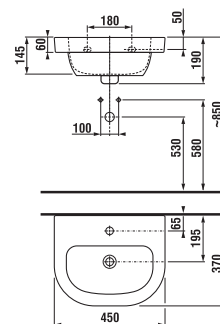

Article number Description

H815614000yyy1 small washbasin 45 cm