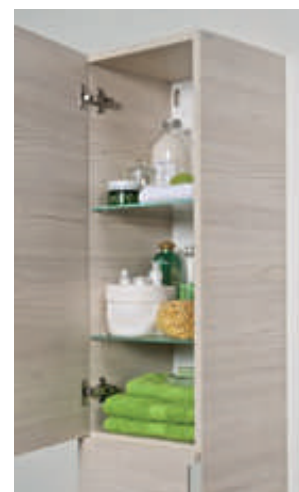

BATHROOM DESIGN LINE TIGO /