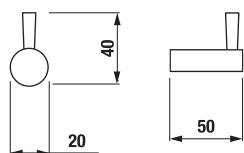

HOOK MIO

Article number	Description
H3877410040001	hook, chrome