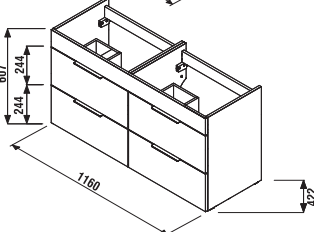

1. **1+1 PACK**
   cabinet + washbasin
   - Safe delivery
   - Space-saving transport packaging
   - Simple handling

The vanity unit is not available as a spare part.