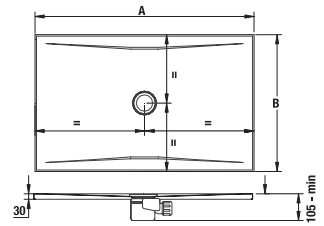

Article number	Description	Price 000 white	Price 600 white Antislip	Price 016 black	Price 616 black Antislip
H216420xxx0001	shower tray 1200 × 800 mm, steel, with anti-noise pads	x	x	x	x
H216422xxx0001	shower tray 1300 × 800 mm, steel, with anti-noise pads*	x	x	x	x
H216424xxx0001	shower tray 1400 × 800 mm, steel, with anti-noise pads*	x	x	x	x
H216421xxx0001	shower tray 1200 × 900 mm, steel, with anti-noise pads*	x	x	x	x
H216423xxx0001	shower tray 1300 × 900 mm, steel, with anti-noise pads*	x	x	x	x
H216425xxx0001	shower tray 1400 × 900 mm, steel, with anti-noise pads*	x	x	x	x