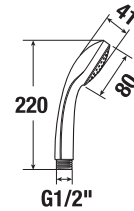

Article number	Description
H3611R00040011	hand shower, single function, chrome