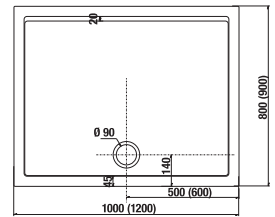

SQUARE GELCOAT SHOWER TRAY PADANA

| Article number | Description |
|----------------|----------------------------------|
| H2119310000001 | square shower tray, 800 × 800 mm |
| H2119320000001 | square shower tray, 900 × 900 mm |