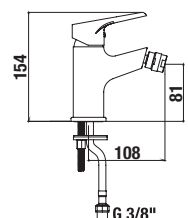

Optional:

| | |
|----------------|--|
| H3727100040101 | angle valve Mio 3/8"-1/2", chrome, 2 pcs |
| H3917100040001 | Click-Clack washbasin waste |

FAUCETS AND SHOWER ACCESSORIES /

NEW

BATH/SHOWER FAUCET WITHOUT SHOWER SET **CUBE**