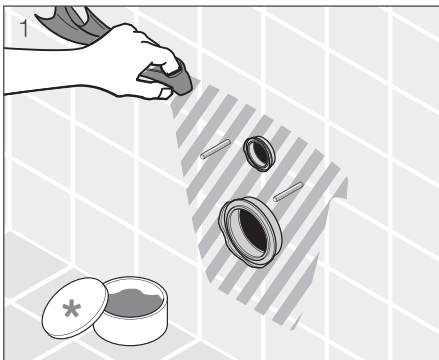

Installation with levelling paste H894614000001:

* Liquid soap