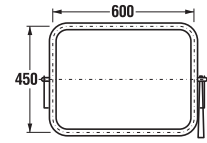

BARRIER-FREE BATHROOM /

MIRROR

Article number	Description
H3897170030001	adjustable mirror, with lever, stainless steel
H3897190030001	adjustable mirror, without lever, stainless steel

SHOWER SEAT

Article number	Description
H3897180030001	shower seat, wallhung, folding, stainless steel construction, plastic seat (load capacity max. 120 kg)

FOLDING SET

Article number	Description
H3897100000001	folding set for WC, stainless steel

BATHTUB HANDRAIL

Article number	Description
H3897130030001	bathtub handrail 305/420 mm, fixed, left, stainless steel
H3897230030001	bathtub handrail 305/420 mm, fixed, right (see figure), stainless steel

TOILET ROLL HOLDER

Article number	Description
H3847220001101	toilet roll holder, without a cover, white

SYSTEM HANDICAP

Article number	Description
H8936420000001	System HANDICAP for toilet support handle fixation, designed for mounting onto Modul frames

Right/left variation that can be used for concealed wallhung WC modules, as well as bidets and washbasins.

To install Handicap WC system, you need to bolt up one side of the module to the supporting frame of the concealed module (for WC, washbasin or bidet) and the other side to the metallic plasterboard structure.