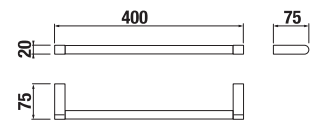

Article number	Description
H3813B10040001	towel rack 40 cm, chrome