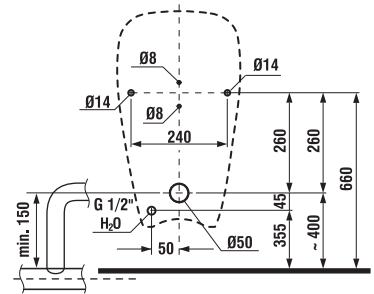

Battery box attached by a hook and loop tape at the bottom of ceramics.
Battery service life - 1 year (also applies to public areas).

RECOMMENDED TO BE COMBINED WITH SUITABLE CONCEALED MODULE FOR URINALS

PAGE 129

- 1 - water supply
- 2 - electromagnetic valve
- 3 - ceramic urinal
- 4 - circuitry with a radar sensor with battery power supply
- 5 - siphon
- 6 - drain pipe, dia. Ø 50mm
- 7 - interconnecting hoses
- 8 - battery holder
- 9 - corner valve for the water supply

H891062