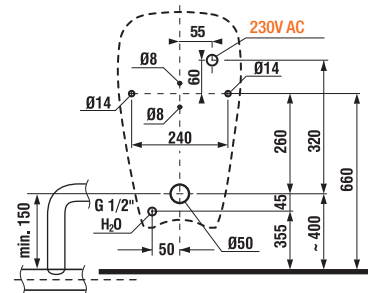

- 1 - water supply
- 2 - electromagnetic valve
- 3 - ceramic urinal
- 4 - electronics with a radar sensor for a 24 V power supply
- 5 - siphon
- 6 - drain pipe, dia. Ø 50 mm
- 7 - interconnecting hoses
- 8 - a 24 V supply cable
- 9 - corner valve for the water supply

RECOMMENDED TO BE COMBINED WITH SUITABLE CONCEALED MODULE FOR URINALS

PAGE 129