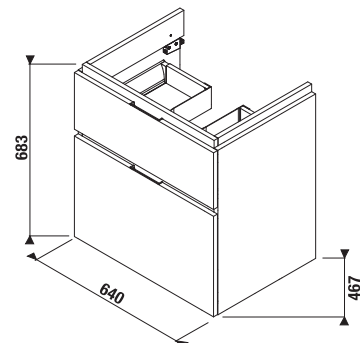

Article number	Description	Colour		
		white/glossy front	dark pine	oak
H40J4244025001	vanity unit for washbasin 65 cm H810424, 2 drawers	x		
H40J4244024611	vanity unit for washbasin 65 cm H810424, 2 drawers		x	
H40J4244025191	vanity unit for washbasin 65 cm H810424, 2 drawers			x

Optional:

H4944010390001 legs for wall-mounted sink cabinets, chrome (1 pair)

Please combine these vanity units with the space-saving JIKA siphon H8942460000001.
NOTE: the spacing for corner valves in this case must be 200 mm.