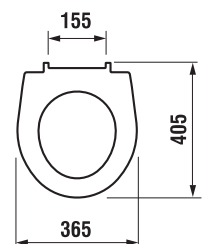

Floorstanding WCs recommended to be combined with H893710, see page 158.