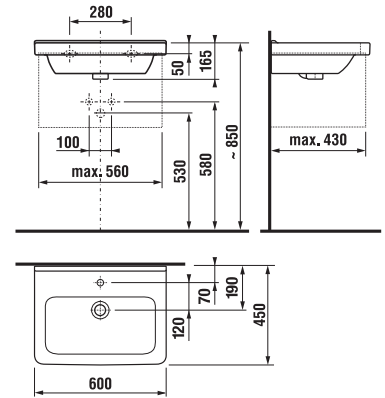

MAGIC FIX JIKA • perla