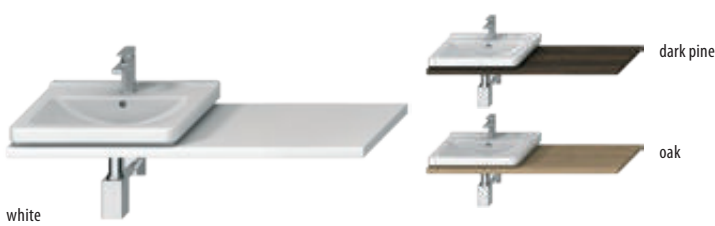

WASHBASINS / CUBITO PURE DESIGN LINE /

WASHTOP WITH 1 CUT-OUT CUBITO

Article number	Description	Colour		
		white	dark pine	oak
H46J4230115001	atypical washtop 65-160 cm, for washbasins Cubito 45-75 cm, 1 cut-out left/right, without supports	x		
H46J4230114611	atypical washtop 65-160 cm, for washbasins Cubito 45-75 cm, 1 cut-out left/right, without supports		x	
H46J4230115191	atypical washtop 65-160 cm, for washbasins Cubito 45-75 cm, 1 cut-out left/right, without supports			x
H47J0040000001	support for made-to-measure washtops, adjustable, white			
H4501331720001	support for made-to-measure washtops, adjustable, silver