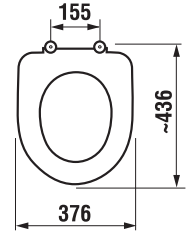

SPARE PARTS FOR WC COMBINATIONS DEEP BY JIKA

Article number	Description	Water inlet	Flushing mechanism	Outlet
H8256160000001	WC pan, horizontal outlet, washdown flushing			x
H8256170000001	WC pan, vertical outlet, washdown flushing			x
H8286120000001	cistern, side water inlet 3/8", without flushing mechanism	x		
H8286120002801	cistern, side water inlet 3/8" plastic, dual flush 6(4,5)/3 l	x	x	
H8286130000001	cistern, bottom water inlet 1/2", without flushing mechanism		x	
H8286130002811	cistern, bottom water inlet 1/2" plastic, dual flush 6(4,5)/3 l	x	x	
H8976280000001	outlet valve			
H8977720000001	installation kit for mounting cistern and WC bowls Cubito, Mio, Deep by Jika and Lyra, 1 pc			
H8917530000001	installation kit for floorstanding WCs and bidets with hidden fixing			
H8916160000001	complete Dual Flush mechanism for cisterns Deep by Jika H828612xxx2801, side inlet, plast thread			
H8916170000001	complete Dual Flush mechanism for cisterns Deep by Jika H828613xxx2811, bottom inlet, plast thread			
H8924260000001	Dual Flush push button			
H8924270000001	inlet valve, plast thread, side water inlet			
H8924240000001	inlet valve, plast thread, bottom water inlet			
H8910510000001	side cover for cistern			

SPARE PARTS FOR RAISED WC COMBINATIONS DEEP BY JIKA

Article number	Description	Water inlet	Flushing mechanism	Outlet
H8276120000001	WC cistern	x		
H8276130000001	WC cistern		x	
H8913530000001	inlet valve	x		
H8913540000001	inlet valve		x	
H8913630000001	push button D2D			
H8913620000001	outlet valve D2D			
H8917530000001	installation kit for floorstanding WCs and bidets with hidden fixing