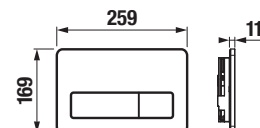

Push-button comes with intergrated power supply.

Flushing push-buttons by Roca are compatible with JIKA concealed modules.