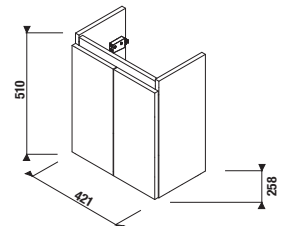

WASHBASINS / MIO-N DESIGN LINE /

DOUBLE WASHBASIN MIO-N 130 CM

Article number Description yyy: 104

H814714xxx1041 double washbasin 130 cm* x

* leveling paste is included in the package

Optional:

H8903490000001 installation kit for washbasins
H8942460000001 space-saving siphon, distance between the corner valves is 200 mm, DN40
H3747300040001 washbasin siphon 5/4" – 32 mm, chrome, brass
H3724200040101 angle valve 3/8"–1/2", chrome, 2 pcs

VANITY UNIT FOR DOUBLE WASHBASIN MIO-N 130 CM

Article number	Description	Colour	
		white/glossy front	ash
H40J7184015001	vanity unit for double washbasin 130×45 cm H814714, 4 drawers	x	
H40J7184013421	vanity unit for double washbasin 130×45 cm H814714, 4 drawers		x

Optional:

H4944021760001 Cube legs for wall-mounted sink cabinets, chrome, 1 pair, 240 mm

For this 4-drawer cabinet, always use one pair of legs for support H4944021760001*.

Please combine these vanity units with the space-saving JIKA siphon H8942460000001.
NOTE: the spacing for corner valves in this case must be 200 mm.

NEW

SMALL WASHBASIN MIO-N 45 CM

Article number Description yyy: 106

H815714xxx1061 small washbasin 45 cm, asymmetric x

Optional:

H8903490000001 installation kit for washbasins
H3724200040101 angle valve 3/8"–1/2", chrome, 2 pcs
H3747300040001 washbasin siphon 5/4" – 32 mm, chrome, brass
H8942490000001 siphon, chromed ABS, height-adjustable from 175 to 270 mm, high of water seal 75 mm, flow-rate capacity of 45 l, with decorative rings (can also be used without decorative rings)

SPECIAL line

NEW

VANITY UNIT FOR WASHBASIN MIO-N 45 CM