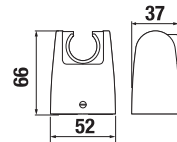

HAND SHOWER HOLDER

Article number Description
H3691R00045001 hand shower holder, 3 positions, chrome