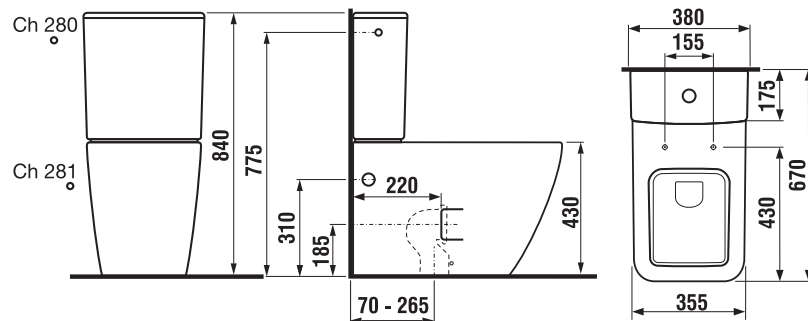

SEAT AND COVER PURE

Article number	Description
H8934213000631	duroplast seat and cover, quick-mount system, stainless steel hinges
H8934223000631	duroplast seat and cover, quick-mount system, stainless steel hinges, Slowclose mechanism

Spare parts:	Description
H8914220000631	fast-clamping steel hinges for duroplast seat and cover Pure H893421/H893422
H8914250000001	bolt caps for duroplast seat and cover H893421/H893422