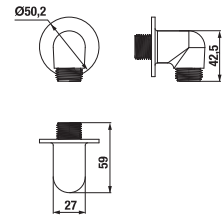

FAUCETS AND SHOWER ACCESSORIES /

SHOWER HOSE CONNECTION RIO

Article number Description
H3631R00041501 shower hose connection 1/2"