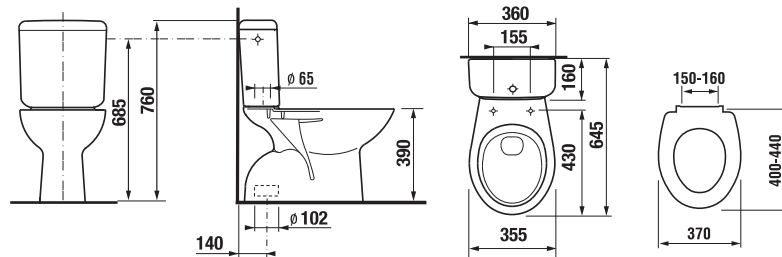

WC COMBINATION WITH VERTICAL OUTLET ZETA

| Article number | Description | Water inlet  | Flushing mechanism  | Outlet  | Installation kit included |
|------------------|---|--|--|---|---------------------------|
| H8253970002413 | WC combination | x | x | x | x |
| Optional: | | | | | |
| H8932740000001 | duroplast seat and cover Zeta, plastic hinges, adjustable length | | | | |
| H8932710000001 | thermoplast seat and cover Zeta, plastic hinges, adjustable length of 400–440 mm | | | | |
| H8932710000637 | thermoplast seat Zeta, steel hinges (NOTE: limited length adjustability of 407–425 mm). | | | | |
| H8929990000001 | installation kit for WC | | | | |
| H8933703000001 | duroplast seat and cover, plastic hinges | | | | |