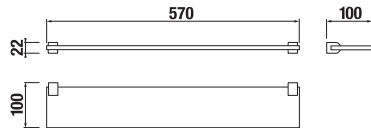

BATHROOM ACCESSORIES /

GLASS SHELF 40 CM PURE

Article number	Description
H3853B10040001	glass shelf 40 cm, chrome

GLASS SHELF 60 CM PURE

Article number	Description
H3853B20040001	glass shelf 60 cm, chrome

PAPER HOLDER PURE

Article number	Description
H3843B20041001	paper holder without cover, chrome

TOWEL RING PURE

Article number	Description
H3813B40040001	towel ring 22.5 x 12.5 cm, chrome

TOWEL RING PURE

Article number	Description
H3813B40044001	towel ring 22.5 x 16.5 cm, chrome

PAPER HOLDER WITH COVER PURE

Article number	Description
H3843B20040001	paper holder with cover, chrome

TOWEL RACK 40 CM PURE

Article number	Description
H3813B10040001	towel rack 40 cm, chrome

TOWEL RACK 60 CM PURE

Article number	Description
H3813B20040001	towel rack 60 cm, chrome

GYRATORY TOWEL RACK PURE

Article number	Description
H3813B10044001	gyrotory towel rack, 41 cm, chrome

TOILET BRUSH SET PURE

Article number	Description
H3843B10040001	toilet brush, chrome