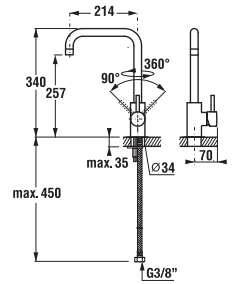

It is recommended to combine with shower sets, accessories and siphons from Mio or Cubito-N and Rio.

FAUCETS AND SHOWER ACCESSORIES /

SINK FAUCET MIO

Article number H3517110042001
Description sink monoblock faucet, chrome