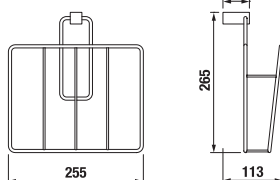

GLASS SHELF CUBITO

| Article number | Description |
|----------------|-----------------------------|
| H3857310040001 | glass shelf, 500 mm, chrome |

MAGAZINE BASKET CUBITO

| Article number | Description |
|----------------|-------------------------------------|
| H3857320040001 | square wire magazine basket, chrome |