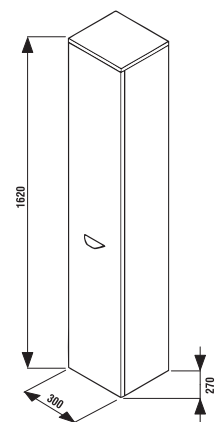

Article number Description

Article number	Description	Colour		
		white	ash	golden oak
H4541514345001	tall cabinet, wallhung, left door	X		
H4541514343401	tall cabinet, wallhung, left door		X	
H4541514343411	tall cabinet, wallhung, left door			X
H4541524345001	tall cabinet, wallhung, right door	X		
H4541524343401	tall cabinet, wallhung, right door		X	
H4541524343411	tall cabinet, wallhung, right door			X