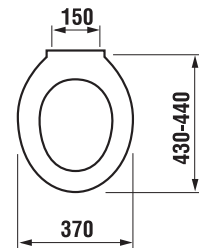

THERMOPLAST, DUROPLAST SEAT AND COVER ZETA

| Article number | Description |
|----------------|--|
| H8932710000001 | thermoplast seat and cover Zeta, plastic hinges, adjustable length of 400–440 mm |
| H8932740000001 | duroplast seat and cover Zeta, plastic hinges, adjustable length |
| H8932760000001 | duroplast seat and cover Zeta, Slowclose lowering mechanism, plastic hinges |