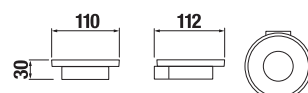

HOOK PURE

| Article number | Description |
|----------------|--------------|
| H3813B30040001 | hook, chrome |

BATHROOM ACCESSORIES /

GLASS SHELF 40 CM PURE

| Article number | Description |
|----------------|---------------------------|
| H3853B10040001 | glass shelf 40 cm, chrome |