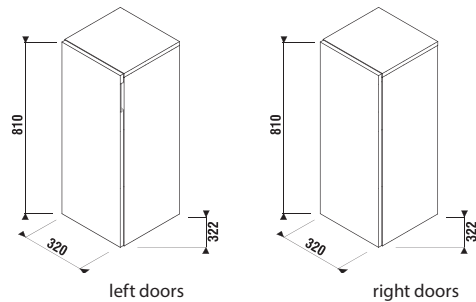

WASHBASINS / CUBITO PURE DESIGN LINE /

UNDER-WASHTOP VANITY UNIT CUBITO

Article number	Description	Colour		
		white/ glossy front	dark pine	oak
H41J4243015001	under-washtop vanity unit, 64 cm, 1 drawer	x		
H41J4243014611	under-washtop vanity unit, 64 cm, 1 drawer		x	
H41J4243015191	under-washtop vanity unit, 64 cm, 1 drawer			x

Please combine these vanity units with the space-saving JIKA siphon H8942460000001, NOTE: the spacing for corner valves in this case must be 200 mm.

The cabinet under-washtop vanity unit is equipped with push to open drawers.

SMALL CABINET CUBITO

Article number	Description	Colour		
		white/ glossy front	dark pine	oak
H43J4201105001	small cabinet, 1 door (left hinged), 1 glass shelf	x		
H43J4201104611	small cabinet, 1 door (left hinged), 1 glass shelf		x	
H43J4201105191	small cabinet, 1 door (left hinged), 1 glass shelf			x
H43J4201205001	small cabinet, 1 door (right hinged), 1 glass shelf	x		
H43J4201204611	small cabinet, 1 door (right hinged), 1 glass shelf		x	
H43J4201205191	small cabinet, 1 door (right hinged), 1 glass shelf			x

MEDIUM CABINET CUBITO

Article number	Description	Colour		
		white/ glossy front	dark pine	oak
H43J4211105001	medium cabinet, 1 door (left hinged), 2 glass shelves	x		
H43J4211104611	medium cabinet, 1 door (left hinged), 2 glass shelves		x	
H43J4211105191	medium cabinet, 1 door (left hinged), 2 glass shelves			x
H43J4211205001	medium cabinet, 1 door (right hinged), 2 glass shelves	x		
H43J4211204611	medium cabinet, 1 door (right hinged), 2 glass shelves		x	
H43J4211205191	medium cabinet, 1 door (right hinged), 2 glass shelves			x

Combine Cubito bathroom furniture with Clear mirrors in the Mirrors & Lighting section.

Glass shelf thickness is 6 mm.

Benefits of bathroom furniture