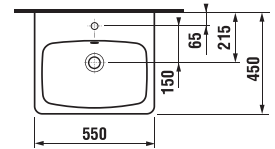

WASHBASINS / LYRA PLUS DESIGN LINE /

WASHBASIN LYRA PLUS 55 CM

Article number	Description	yyy: 104
H8103810001041	washbasin 55 cm	

Optional:		
H8903490000001	installation kit for washbasins	

VANITY UNIT FOR WASHBASIN LYRA PLUS VIVA 55 CM

Article number	Description	Colour white/ semi-gloss front
H40J3932003001	vanity unit with 2 doors for washbasin 55 cm H810381	x

Article number	Description	Colour white/ semi-gloss front
H40J3834023001	vanity unit with 2 drawers for washbasin 55 cm H810381	x

Benefits of bathroom furniture