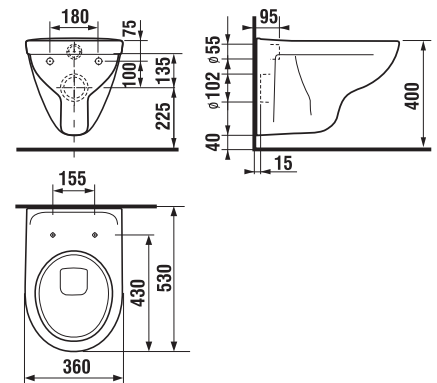

WE RECOMMEND COMBINING WITH

PAGE 129

PROJECT AND OTHER PRODUCTS