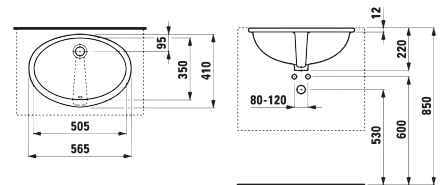

PROJECT PRODUCTS /

SINK DORIS

Article number H8510290000001
Description sink Doris

Standard outlet and washbasin siphon are used with Doris sink.

BUILT-IN WASHBASIN LIPSY

Article number H8112910000201
Description built-in grinded washbasin Lipsy, 56.5 cm (without logo, price segment PROFILINE)

DROP-IN WASHBASIN CUBITO

Article number H8174220001041
Description drop-in washbasin, 55 cm, 1 tap hole

DROP-IN WASHBASINS IBON

Article number H8130100001041
Description drop-in washbasin Ibon 52 cm
H8130110001041 drop-in washbasin Ibon 56 cm

PROJECT AND
OTHER PRODUCTS