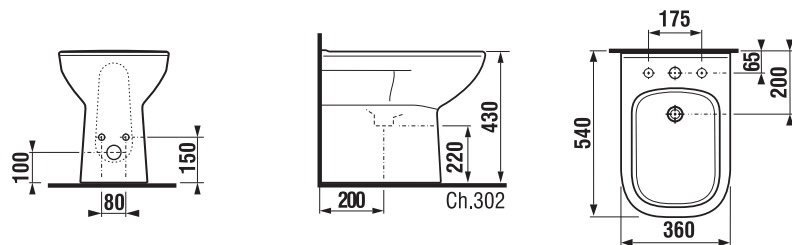

WC COMBINATIONS, FLOORSTANDING WCs AND BIDETS /

NEW

WC COMBINATION WITH HORIZONTAL OUTLET **LYRA PLUS RIMLESS**

| Article number | Description | Water inlet | Flushing mechanism | Outlet |
|----------------|---|-------------|--------------------|--------|
| H8273860002801 | WC without water rim, washdown flushing, 4,5/3l | x | x | x |
| H8273860002811 | WC without water rim, washdown flushing, 4,5/3l | x | x | x |