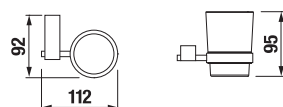

Article number H3847330040001
Description glass tumbler holder, wall mounted, chrome