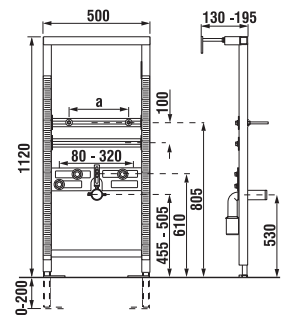

Article number	Description
H893656 000 000 1	Washbasin System - designed for forewall installation or wall-mounting - smoothly adjustable feet, height adjustable from 0 to 200 mm - module height 1120 mm - robust structure, load-carrying capacity of 150 kg - rubber adapter of the waste elbow from DN 50 to 40 (included) - complete mounting kit - height-adjustable