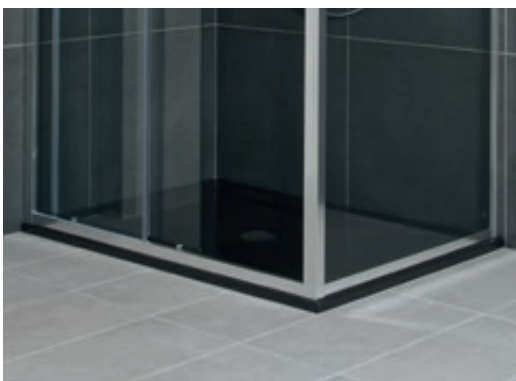

BENEFITS AND MAINTENANCE / BATHTUBS AND SHOWER TRAYS /

GELCOAT

The main component of gelcoat shower trays is limestone, which in conjunction with resins gives the possibility of creating a product with a subtle minimalist design.

ADVANTAGES OF THE MATERIAL

- the shower trays smooth surface ensures highly hygienic environment
- the surface is easy to clean and maintain
- the material is resistant to mechanical damage and UV radiation
- in case of surface damage the product can be repaired
- thanks to the low height of the product, it can be installed both on the floor and together with the floor“

ACRYLATE

ADVANTAGES OF THE MATERIAL

- acrylic products of Jika brand are made of 100% acrylate
- warm surface and good insulation properties
- colour stability
- easy maintenance

STEEL

Jika steel bathtubs are produced from a steel strip with a thickness of 1,5 to 1,8 mm or 2,5 to 2,8 mm. After shaping on special presses, 3 layers of enamel are applied to the material. Each layer of enamel is then fired in a furnace.

ADVANTAGES OF THE MATERIAL

- Jika steel products made of enamelled steel are hygienic, resistant to acids, scratches as well as abrasion
- it is not subject to change of colour or shape
- practically unlimited lifetime if properly maintained

MAINTENANCE AND CLEANING