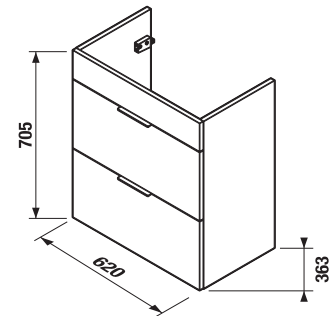

Article number	Description	Colour	
		white	ash
H40J2144015001	vanity unit for washbasin 65 cm H812216, 2 drawers	x	
H40J2144015141	vanity unit for washbasin 65 cm H812216, 2 drawers		x
H8942460000001	space-saving siphon, distance between the corner valves is 200 mm, DN40		
H4944010390001	feet, chrome-plated, 106-116 mm (1 pair)