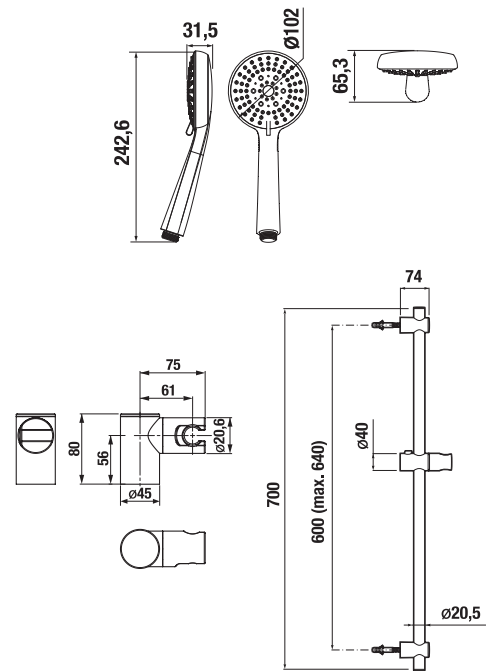

WASHBASIN OUTLET RIO

Illustration photo

| Article number | Description |
|----------------|--|
| H3701890041031 | washbasin rotary outlet, anti-vandal, 5/4"-75 mm |

Illustration photo

BIDET SHOWER SET RIO