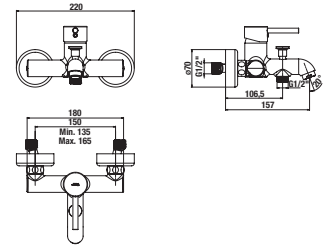

FAUCETS AND SHOWER ACCESSORIES /

NEW

BATH/SHOWER FAUCET WITHOUT SHOWER SET MIO STYLE

Available in the 3rd quarter of 2020.

Article number	Description
H3212F70044001	bath/shower faucet without shower set, chrome

Optional:	
H3651X00043621	shower kit (hand shower $\varnothing$ 130 mm, 4 different functions, shower holder, shower hose 1.7 m)
H3651X00043631	shower kit (hand shower 130x130 mm, 4 different functions, shower holder, shower hose 1.7 m)
H3651X00044721	shower kit (hand shower $\varnothing$ 130 mm, 4 different functions, slide bar, chrome-plated soap dish, shower hose 1.7 m)
H3651X00044731	shower kit (hand shower 130x130mm, 4 different functions, slide bar, chrome-plated soap dish, shower hose 1.7 m)

NEW

SHOWER FAUCET WITHOUT SHOWER SET MIO STYLE

Available in the 3rd quarter of 2020.

Article number	Description
H3312F70044001	shower faucet without shower set, chrome

Optional:	
H3651X00043621	shower kit (hand shower $\varnothing$ 130 mm, 4 different functions, shower holder, shower hose 1.7 m)
H3651X00043631	shower kit (hand shower 130x130 mm, 4 different functions, shower holder, shower hose 1.7 m)
H3651X00044721	shower kit (hand shower $\varnothing$ 130 mm, 4 different functions, slide bar, chrome-plated soap dish, shower hose 1.7 m)
H3651X00044731	shower kit (hand shower 130x130mm, 4 different functions, slide bar, chrome-plated soap dish, shower hose 1.7 m)

NEW

BATH/SHOWER CONCEALED FAUCET WITHOUT SHOWER SET MIO STYLE

Available in the 3rd quarter of 2020.

Article number	Description
H3212F60040001	bath/shower concealed faucet, chrome