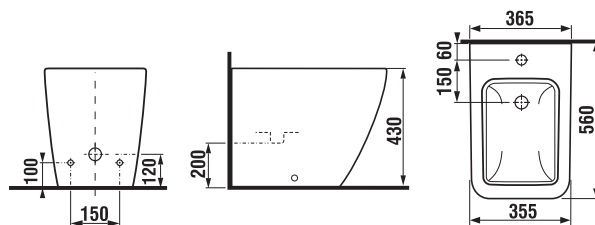

Article number	Description
H832423xxx3021	floorstanding bidet

Optional:	Description
H8917530000001	installation kit for free-standing toilets and bidets with hidden connection hardware