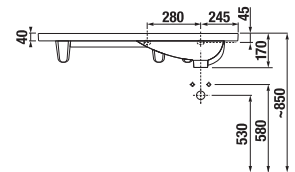

WASHBASINS / TIGO DESIGN LINE /

WASHBASIN TIGO 100 CM

Article number	Description	106
H8122190001061	asymmetric countertop washbasin 100 cm* (washbasin on the right side)	x

* leveling paste is included in the package

Optional:

H3812150040001	front-mounted towel rail for Tigo 100 cm washbasin, stainless steel
H3812140040001	side-mounted towel rail for Tigo washbasins, left/right, stainless steel

Front and side holders cannot be installed at the same time.

VANITY UNIT FOR WASHBASIN TIGO 100 CM

Article number	Description	Colour	
		white	ash
H40J2164015001	vanity unit for washbasin 100 cm H812219, 2 drawers	x	
H40J2164015141	vanity unit for washbasin 100 cm H812219, 2 drawers		x
H8942460000001	space-saving siphon, distance between the corner valves is 200 mm, DN40		
H4944010390001	feet, chrome-plated, 106 -116 mm (1 pair)		

SHELF UNDER THE WASHBASIN TIGO

Article number	Description
H46J2101005001	shelf under the washbasin 65 cm, incl. 2 consoles
H46J2111005001	shelf under the washbasin 80 cm, incl. 3 consoles
H46J2121005001	shelf under the washbasin 100 cm, incl. 3 consoles

The shelf below the washbasin is supported by hidden consoles that are included in the package.

We deliver the Tigo N furniture pre-assembled, ready for immediate use.

Tigo N bathroom furniture can be combined with Clear mirrors in the Mirrors and Lighting chapter.