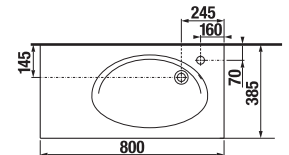

Optional:

H3812120040001 front-mounted towel rail for Tigo 80 cm washbasin, stainless steel

H3812140040001 side-mounted towel rail for Tigo washbasins, left/right, stainless steel

Front and side holders cannot be installed at the same time.