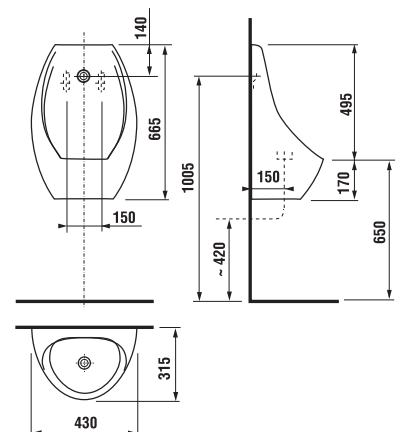

Article number H8411010000001 **Description** urinal Domino

Optional:	Description
H8910990000001	valve for urinal rinsing
H8992100000001	installation kit for urinal
H8907300000001	siphon including waste valve
H8907320000001	siphon
H8907390000631	waste valve for siphon H890732, metal
H8907390000001	waste valve for siphon H890732, plastic

RECOMMENDED TO BE COMBINED WITH SUITABLE CONCEALED MODULE FOR URINALS

PAGE 129