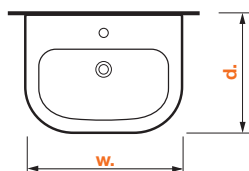

TECHNOLOGY
AND BENEFITS

BATHROOM
DESIGN LINES

PROJECT AND
OTHER PRODUCTS

OVERVIEW / WASHBASINS / BY DIMENSIONS /

50 - 55 CM

WASHBASINS AND COUNTERTOP WASHBASINS

| DESIGN LINES | WIDTH/MM | DEPTH/MM | SERIAL NUMBER | CATALOG PAGE |
|--------------|----------|----------|-----------------|--------------|
| Cube* | 500 | 335 | H453641 | 101 |
| Zeta | 500 | 400 | H810390 | 109 |
| Lyra plus | 500 | 410 | H814381 | 93 |
| Deep by Jika | 500 | 410 | H812611 | 84/171 |
| Lyra plus | 500 | 430 | H810380 | 89 |
| Lyra pack* | 530 | 450 | H451951 | 99 |
| Cubito | 550 | 420 | H810422 | 65 |
| Deep by Jika | 550 | 420 | H812612 | 84/85 |
| Cube* | 550 | 430 | H453611 | 102 |
| Zeta | 550 | 440 | H810391 | 109 |
| Lyra Plus | 550 | 450 | H810381 | 90 |
| Lyra Plus | 550 | 450 | H814382/H813382 | 93/94 |
| Mio-N | 550 | 450 | H812712 | 58 |