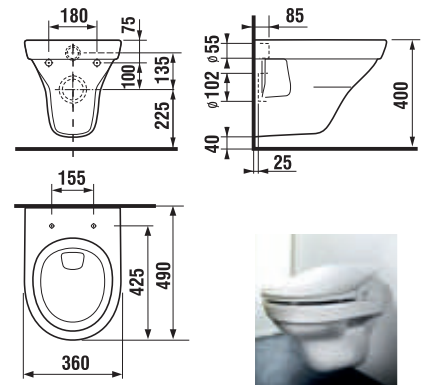

WE RECOMMEND
COMBINING WITH

PAGE 129

The wall-mounted Tigo toilet can be combined with a Multiclean bidet seat from the Roca brand.

DUROPLAST SEAT AND COVER TIGO

Article number	Description
H8933843000631	duroplast seat and cover, steel hinges

DUROPLAST SEAT AND COVER LYRA PLUS

Article number	Description
H8903840000631	duroplast seat and cover, fast-clamping, steel hinges
H8903850000631	duroplast seat and cover, fast-clamping, Slowclose, steel hinges

Spare parts:	
H8923840000001	Slowclose hinges for Lyra plus seat
H8903850000631	spare part
H8923850000001	metal quick-release clamps for ceramics for Lyra plus H890384/H890385 seat mounting
H8923860000001	set of stops for Lyra plus H890384/H890385 seats