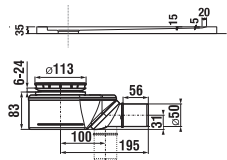

SQUARE GELCOAT SHOWER TRAY PADANA

| Article number | Description |
|----------------|----------------------------------|
| H2119310000001 | square shower tray, 800 × 800 mm |
| H2119320000001 | square shower tray, 900 × 900 mm |