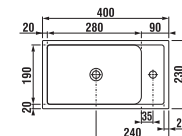

VANITY UNITS WITH WASHBASINS / PETIT /

SET WITH WASHBASIN PETIT 40 CM

H47J7303200001

1+3 PACK
vanity unit + washbasin, mirror and illumination
- Safe delivery
- Space-saving transport packaging
- Simple handling

Article number	Description	Colour			
		white/semi-gloss front	grey	dark oak	cherry
H4535141753001	vanity unit with 1 reversible door, incl. washbasin 40 × 23 cm, with tap hole on the right, mirror and lighting	x			
H4535141753011	vanity unit with 1 reversible door, incl. washbasin 40 × 23 cm, with tap hole on the right, mirror and lighting		x		
H4535141753021	vanity unit with 1 reversible door, incl. washbasin 40 × 23 cm, with tap hole on the right, mirror and lighting			x	
H4535141753081	vanity unit with 1 reversible door, incl. washbasin 40 × 23 cm, with tap hole on the right, mirror and lighting				x
Spare parts:					
H47J7303200001	Moonbox New Lighting, LED, IP 44, 1×8W, 510 lm, 300×25×83 mm, for mounting on glass, plate and mirror cabinet				

The vanity unit is not available as a spare part.

Benefits of bathroom furniture