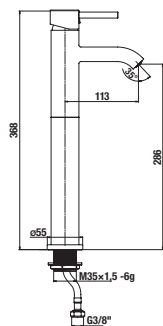

FAUCETS AND SHOWER ACCESSORIES /

Mio Style

Benefits

- Ceramic cartridges, dia. 35 mm
- Aerators are made from a special material preventing scale deposition, thus eliminating difficult scrubbing
- Wall-mounted bathtub and shower faucets feature non-return valves preventing siphonage of dirty water
- Can be combined with a wide range of Cubito-N shower accessories

Aerator Neoperl concealed - flow rate 5 l/min

NEW

WASHBASIN FAUCET MIO STYLE

Available in the 3rd quarter of 2020.

Article number	Description
H3112F10041101	washbasin single-lever faucet, pedestal type, without waste valve, flow rate of 5 l/min, chrome
Optional:	
H3727100040101	angle valve Mio 3/8"-1/2", chrome, 2 pcs
H3747100040001	washbasin siphon 5/4" - 32 mm, chrome, brass
H3917100040001	Click-Clack washbasin waste

NEW

WASHBASIN FAUCET MIO STYLE

Available in the 3rd quarter of 2020.

Article number	Description
H3112F80041201	washbasin single-lever faucet, pedestal type, for washbasin bowls without waste valve, flow rate of 5 l/min, chrome
Optional:	
H3727100040101	angle valve Mio 3/8"-1/2", chrome, 2 pcs
H3747100040001	washbasin siphon 5/4" - 32 mm, chrome, brass
H3917100040001	Click-Clack washbasin waste

NEW

BIDET FAUCET MIO STYLE

Available in the 3rd quarter of 2020.

Article number	Description
H3412F10041111	bidetová stojančková batéria s kovovou výpusťou, chróm
Optional:	
H3727100040101	angle valve Mio 3/8"-1/2", chrome, 2 pcs