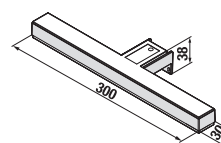

Article number	Description	Colour			
		white/semi-gloss front	grey	dark oak	cherry
H4535141753001	vanity unit with 1 reversible door, incl. washbasin 40 × 23 cm, with tap hole on the right, mirror and lighting	x			
H4535141753011	vanity unit with 1 reversible door, incl. washbasin 40 × 23 cm, with tap hole on the right, mirror and lighting		x		
H4535141753021	vanity unit with 1 reversible door, incl. washbasin 40 × 23 cm, with tap hole on the right, mirror and lighting			x	
H4535141753081	vanity unit with 1 reversible door, incl. washbasin 40 × 23 cm, with tap hole on the right, mirror and lighting				x
Spare parts:					
H47J7303200001	Moonbox New Lighting, LED, IP 44, 1×8W, 510 lm, 300×25×83 mm, for mounting on glass, plate and mirror cabinet				

The vanity unit is not available as a spare part.

Benefits of bathroom furniture