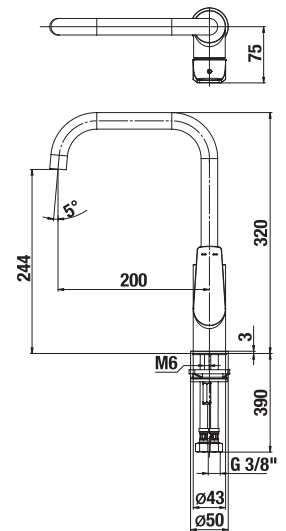

SINK FAUCET CUBITO-N

Article number	Description
H3511X10042601	sink faucet, pedestal type with swivel spout, chrome-plated

This faucet can also be used for washbasin bowls.