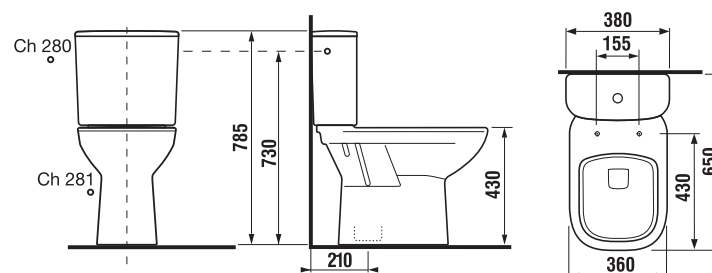

Article number	Description	Water inlet	Flushing mechanism	Outlet	Installation kit
H8266170002801	WC combination (including installation kit)	x	x	x	x
H8266170002811	WC combination (including installation kit)		x	x	x

Optional:	Description
H8936103000631	duroplast seat and cover Deep by Jika, removable, steel hinges
H8936113000631	duroplast seat and cover Deep by Jika, removable, steel hinges, Slowclose