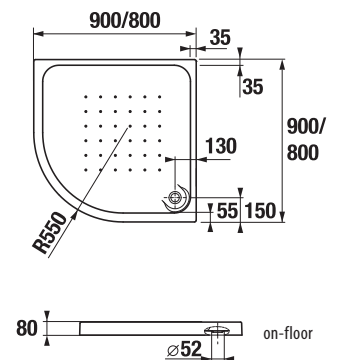

Antislip
You will not slip in your shower tray thanks to the special anti-slip surface.