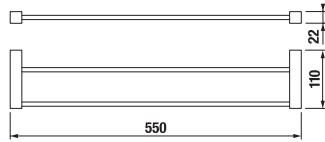

Article number	Description
H3817330040001	double towel bar, 550 mm, chrome