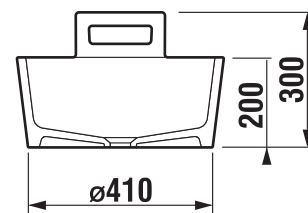

Article number	Description
H8101410001041	JIKA ART Džber (Tub) (with a non-closing waste valve / white ceramic cap H8981840000281)