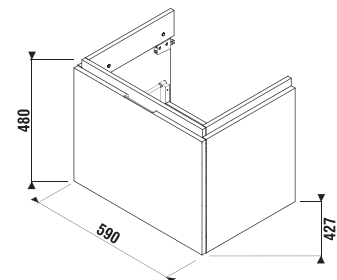

Article number	Description	Colour		
		white/glossy front	dark pine	oak
H40J4233015001	vanity unit for washbasin 60 cm H810423, 1 drawer	x		
H40J4233014611	vanity unit for washbasin 60 cm H810423, 1 drawer		x	
H40J4233015191	vanity unit for washbasin 60 cm H810423, 1 drawer			x