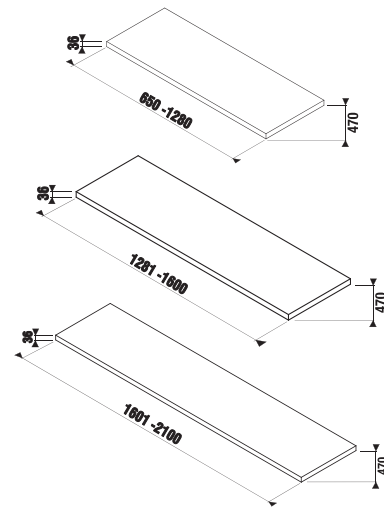

WASHBASINS / CUBITO PURE DESIGN LINE /

WASHTOP CUBITO

| Article number | Description | Colour | | |
|----------------|--|--------|-----------|-----|
| | | white | dark pine | oak |
| H46J4200105001 | atypical washtop, cuttable 65 - 128 cm, without cut-out, without supports | x | | |
| H46J4200104611 | atypical washtop, cuttable 65 - 128 cm, without cut-out, without supports | | x | |
| H46J4200105191 | atypical washtop, cuttable 65 - 128 cm, without cut-out, without supports | | | x |
| H46J4210105001 | atypical washtop, cuttable 128,1-160 cm, without cut-out, without supports | x | | |
| H46J4210104611 | atypical washtop, cuttable 128,1-160 cm, without cut-out, without supports | | x | |
| H46J4210105191 | atypical washtop, cuttable 128,1-160 cm, without cut-out, without supports | | | x |
| H46J4220105001 | atypical washtop, cuttable 160,1-210 cm, without cut-out, without supports | x | | |
| H46J4220104611 | atypical washtop, cuttable 160,1-210 cm, without cut-out, without supports | | x | |
| H46J4220105191 | atypical washtop, cuttable 160,1-210 cm, without cut-out, without supports | | | x |
| H47J0040000001 | support for made-to-measure washtops, adjustable, white | | | |
| H4501331720001 | support for made-to-measure washtops, adjustable, silver | | | |