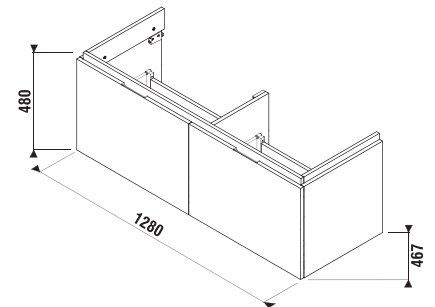

MAGIC FIX JIKA • perla

VANITY UNIT FOR DOUBLE WASHBASIN CUBITO 130 CM

white/glossy front

dark pine

oak

Article number Description

| Article number | Description | Colour | | |
|----------------|--|--------------------|-----------|-----|
| | | white/glossy front | dark pine | oak |
| H40J4274015001 | vanity unit for double washbasin 130 cm H814420, 2 drawers | x | | |
| H40J4274014611 | vanity unit for double washbasin 130 cm H814420, 2 drawers | | x | |
| H40J4274015191 | vanity unit for double washbasin 130 cm H814420, 2 drawers | | | x |