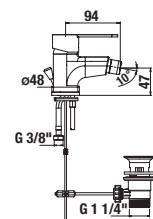

FAUCETS AND SHOWER ACCESSORIES /

Lyra Smart

Benefits

- Ceramic cartridges, dia. 35 mm
- Aerators are made from a special material preventing scale deposition, thus eliminating difficult scrubbing
- Wall-mounted bathtub and shower faucets feature non-return valves preventing siphonage of dirty water
- Wide range of shower accessories

Aerator Neoperl concealed - flow rate 5 l/min

for washbasin and sink faucets, the possibility of choosing an aerator with different flow rates

NEW

WASHBASIN FAUCET LYRA SMART

Available in the 3rd quarter of 2020.

Article number	Description
H3111Z10041101	washbasin single-lever faucet without pop-up waste, flow rate 5 l/min, chrome
H3111Z10041111	washbasin single-lever faucet with metal drain, flow rate 5 l/min, chrome
Optional:	
H3727100040101	angle valve Mio 3/8" - 1/2", chrome, 2 pcs
H3747100040001	washbasin siphon 5/4" - 32 mm, chrome, brass
H3917100040001	Click-Clack washbasin waste

NEW

WALL MOUNTED SINK FAUCET LYRA SMART

Available in the 3rd quarter of 2020.

Article number	Description
H3111Z70042201	wall-mounted sink faucet, spout 150 mm, chrome
H3111Z70042301	wall-mounted sink faucet, spout 210 mm, chrome
H3111Z70042401	wall-mounted sink faucet, spout 300 mm, chrome
Optional:	
H3747100040001	washbasin siphon 5/4" - 32 mm, chrome, brass
H3917100040001	Click-Clack washbasin waste

NEW

BIDET FAUCET LYRA SMART

Available in the 3rd quarter of 2020.

Article number	Description
H3411Z10041171	bidet faucet with plastic drain, chrome