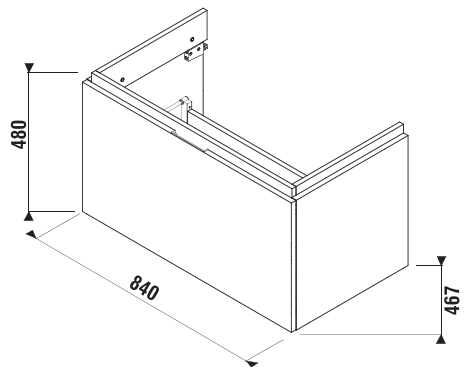

MAGIC FIX JIKA • perla

VANITY UNIT FOR WASHBASIN CUBITO 85 CM

white/glossy front

dark pine

oak

Article number Description

| Article number | Description | Colour | | |
|----------------|---|--------------------|-----------|-----|
| | | white/glossy front | dark pine | oak |
| H40J4263015001 | vanity unit for washbasin 85 cm H810426, 1 drawer | x | | |
| H40J4263014611 | vanity unit for washbasin 85 cm H810426, 1 drawer | | x | |
| H40J4263015191 | vanity unit for washbasin 85 cm H810426, 1 drawer | | | x |