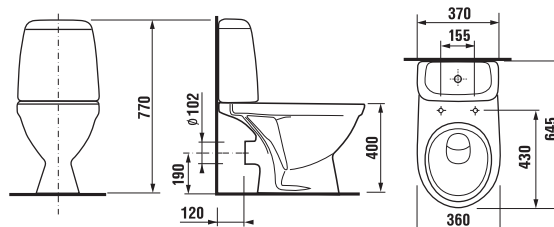

PROJECT AND OTHER PRODUCTS

Floorstanding WCs recommended to be combined with H893710, see page 158.