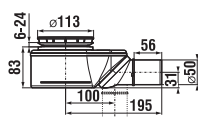

left version H852210

left version H852210