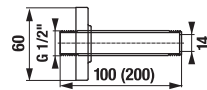

Article number	Description
H3661X00040051	shower arm, wall-mounted, 400 mm
H3661X00040061	shower arm, wall-mounted, 500 mm
H3661X00040011	shower arm, ceiling-mounted, 100 mm
H3661X00040021	shower arm, ceiling-mounted, 200 mm

H3661X00040021