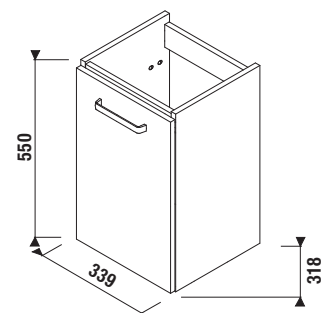

Article number	Description	Colour white/ semi-gloss front
H40J3802003001	vanity unit with 1 door for small washbasin 40 cm H815380	x