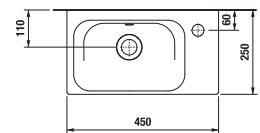

WASHBASINS / MIO-N DESIGN LINE /

DOUBLE WASHBASIN MIO-N 130 CM

Article number Description yyy: 104

H814714xxx1041 double washbasin 130 cm* x

* leveling paste is included in the package

Optional:

H8903490000001 installation kit for washbasins
H8942460000001 space-saving siphon, distance between the corner valves is 200 mm, DN40
H3747300040001 washbasin siphon 5/4" – 32 mm, chrome, brass
H3724200040101 angle valve 3/8"–1/2", chrome, 2 pcs

VANITY UNIT FOR DOUBLE WASHBASIN MIO-N 130 CM

Article number	Description	Colour	
		white/glossy front	ash
H40J7184015001	vanity unit for double washbasin 130×45 cm H814714, 4 drawers	x	
H40J7184013421	vanity unit for double washbasin 130×45 cm H814714, 4 drawers		x

Optional:

H4944021760001 Cube legs for wall-mounted sink cabinets, chrome, 1 pair, 240 mm

For this 4-drawer cabinet, always use one pair of legs for support H4944021760001*.

Please combine these vanity units with the space-saving JIKA siphon H8942460000001.
NOTE: the spacing for corner valves in this case must be 200 mm.

NEW

SMALL WASHBASIN MIO-N 45 CM

Article number Description yyy: 106

H815714xxx1061 small washbasin 45 cm, asymmetric x

Optional:

H8903490000001 installation kit for washbasins
H3724200040101 angle valve 3/8"–1/2", chrome, 2 pcs
H3747300040001 washbasin siphon 5/4" – 32 mm, chrome, brass
H8942490000001 siphon, chromed ABS, height-adjustable from 175 to 270 mm, high of water seal 75 mm, flow-rate capacity of 45 l, with decorative rings (can also be used without decorative rings)

SPECIAL line

NEW

VANITY UNIT FOR WASHBASIN MIO-N 45 CM