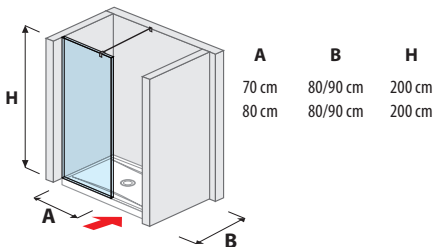

80 × 80 × 195 cm
90 × 90 × 195 cm

90 × 90 × 195 cm

100 × 195 cm
120 × 195 cm
140 × 195 cm

80 × 195 cm
90 × 195 cm
100 × 195 cm

80 × 195 cm
90 × 195 cm

80 × 195 cm
90 × 195 cm
100 × 195 cm

SHOWER SCREENS

glass wall fixed 120, 130, 140 cm

glass wall side-mounted 70, 80 cm

glass wall side-mounted 90, 100, 120, 130, 140 cm

glass wall „L“ 120, 130, 140 x 80 cm
120, 130, 140 x 90 cm

glass wall incl. short glass 70, 80 cm

glass wall incl. short glass 120, 130, 140 cm