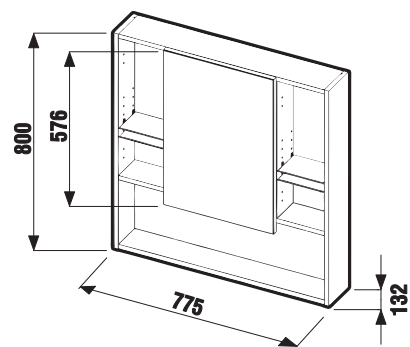

MIRRORS AND LIGHTING /

MIRROR CABINET LYRA 60 × 80 CM

Article number	Description

H4532410383041	mirror cabinet 60 × 80 cm

MIRROR CABINET LYRA 77,5 × 80 CM

Article number	Description

H4532510383041	mirror cabinet 77,5 × 80 cm