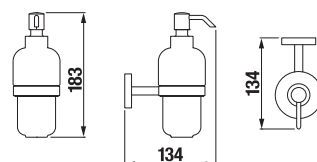

CERAMIC SOAP DISPENSER MIO

Article number	Description
H3847450040001	ceramic soap dispenser wall model, complete, chrome