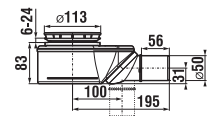

FRAME FOR PURE TRAY

Article number	Description
H2984200000001	frame for 1200 × 800 mm Pure tray; dimensions: 1160 × 760 mm
H2984210000001	frame for 1200 × 900 mm Pure tray; dimensions: 1160 × 860 mm
H2984220000001	frame for 1300 × 800 mm Pure tray; dimensions: 1260 × 760 mm
H2984230000001	frame for 1300 × 900 mm Pure tray; dimensions: 1260 × 860 mm
H2984240000001	frame for 1400 × 800 mm Pure tray; dimensions: 1360 × 760 mm
H2984250000001	frame for 1400 × 900 mm Pure tray; dimensions: 1360 × 860 mm

Pure shower trays can also be installed into a frame. For more information on installation options please read the mounting instructions at www.jika.eu.