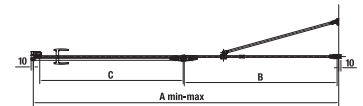

Shower doors with a single panel, 800–1200 mm, left/right, silver glossy profile, chrome hinges and handles, 8 mm transparent glass with Jika perla Glass finish.

Article number	Version	Dimension (mm)	Height (mm)	Thickness (mm)	Glass design
H2544200026681	left	800	1950	8	transparent
H2544210026681	right	800	1950	8	transparent
H2544220026681	left	900	1950	8	transparent
H2544230026681	right	900	1950	8	transparent
H2544240026681	left	1000	1950	8	transparent
H2544250026681	right	1000	1950	8	transparent
H2544260026681	left	1200	1950	8	transparent
H2544270026681	right	1200	1950	8	transparent