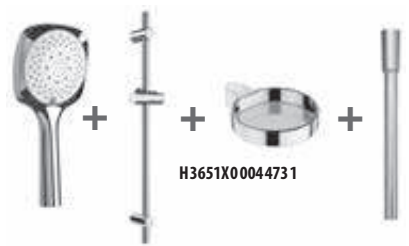

This faucet can also be used for washbasin bowls.

FAUCETS AND SHOWER ACCESSORIES /

SHOWER SETS CUBITO-N

| Article number | Description |
|----------------|---|
| H3651X00043621 | shower set (hand shower \varnothing 130 mm, 4 functions, hand shower holder, shower hose 1,7 m) |
| H3651X00043631 | shower set (hand shower 130x130 mm, 4 functions, hand shower holder, shower hose 1,7 m) |
| H3651X00044721 | shower set (hand shower \varnothing 130 mm, 4 functions, sliding bar, slide bar soap dish, chrome, shower hose 1,7 m) |
| H3651X00044731 | shower set (hand shower 130x130 mm, 4 functions, sliding bar, slide bar soap dish, chrome, shower hose 1,7 m) |