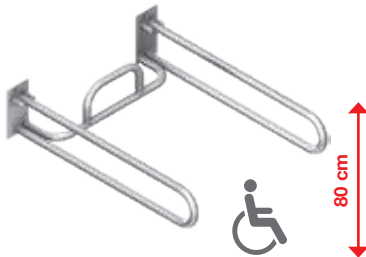

FOLDING SET

Article number	Description
H3897100000001	folding set for WC, stainless steel