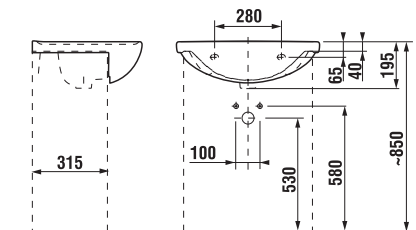

Article number	Description	yyy: 104	109
H813383000yyy1	washbasin 60 cm	X	X

Optional:

H8903490000001	installation kit for washbasins