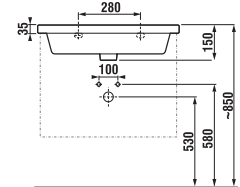

WASHBASINS / MIO-N DESIGN LINE /

WASHBASIN MIO-N 55 CM

JIKA • perla

Article number	Description	yyy: 104
H812712xxx1041	washbasin 55 cm	x
Optional:		
H8903490000001	installation kit for washbasins	
H8942460000001	space-saving siphon, distance between the corner valves is 200 mm, DN40	
H3747300040001	washbasin siphon 5/4" – 32 mm, chrome, brass	
H3724200040101	angle valve 3/8" – 1/2", chrome, 2 pcs	

VANITY UNIT FOR WASHBASIN MIO-N 55 CM

white/glossy front

ash

Article number	Description	Colour	
		white/glossy front	ash
H40J7134015001	vanity unit for washbasin 55x45 cm H812712, 2 drawers	x	
H40J7134013421	vanity unit for washbasin 55x45 cm H812712, 2 drawers		x
Optional:			
H4944021760001	Cube legs for wall-mounted sink cabinets, chrome, 1 pair, 240 mm		

Please combine these vanity units with the space-saving JIKA siphon H8942460000001.
NOTE: the spacing for corner valves in this case must be 200 mm.

WASHBASIN MIO-N 60 CM

JIKA • perla

Article number	Description	yyy: 104
H812713xxx1041	washbasin 60 cm	x
Optional:		
H8903490000001	installation kit for washbasins	
H8942460000001	space-saving siphon, distance between the corner valves is 200 mm, DN40	
H3747300040001	washbasin siphon 5/4" – 32 mm, chrome, brass	
H3724200040101	angle valve 3/8" – 1/2", chrome, 2 pcs	

VANITY UNIT FOR WASHBASIN MIO-N 60 CM

white/glossy front

ash

Article number	Description	Colour	
		white/glossy front	ash
H40J7144015001	vanity unit for washbasin 60x45 cm H812713, 2 drawers	x	
H40J7144013421	vanity unit for washbasin 60x45 cm H812713, 2 drawers		x
Optional:			
H4944021760001	Cube legs for wall-mounted sink cabinets, chrome, 1 pair, 240 mm		

Please combine these vanity units with the space-saving JIKA siphon H8942460000001.
NOTE: the spacing for corner valves in this case must be 200 mm.