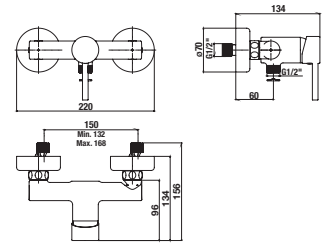

FAUCETS AND SHOWER ACCESSORIES /

NEW

BATH/SHOWER FAUCET WITHOUT SHOWER SET MIO STYLE

Available in the 3rd quarter of 2020.

Article number	Description
H3212F70044001	bath/shower faucet without shower set, chrome

Optional:	
H3651X00043621	shower kit (hand shower $\varnothing$ 130 mm, 4 different functions, shower holder, shower hose 1.7 m)
H3651X00043631	shower kit (hand shower 130x130 mm, 4 different functions, shower holder, shower hose 1.7 m)
H3651X00044721	shower kit (hand shower $\varnothing$ 130 mm, 4 different functions, slide bar, chrome-plated soap dish, shower hose 1.7 m)
H3651X00044731	shower kit (hand shower 130x130mm, 4 different functions, slide bar, chrome-plated soap dish, shower hose 1.7 m)

NEW

SHOWER FAUCET WITHOUT SHOWER SET MIO STYLE

Available in the 3rd quarter of 2020.

Article number	Description
H3312F70044001	shower faucet without shower set, chrome

Optional:	
H3651X00043621	shower kit (hand shower $\varnothing$ 130 mm, 4 different functions, shower holder, shower hose 1.7 m)
H3651X00043631	shower kit (hand shower 130x130 mm, 4 different functions, shower holder, shower hose 1.7 m)
H3651X00044721	shower kit (hand shower $\varnothing$ 130 mm, 4 different functions, slide bar, chrome-plated soap dish, shower hose 1.7 m)
H3651X00044731	shower kit (hand shower 130x130mm, 4 different functions, slide bar, chrome-plated soap dish, shower hose 1.7 m)

NEW

BATH/SHOWER CONCEALED FAUCET WITHOUT SHOWER SET MIO STYLE

Available in the 3rd quarter of 2020.

Article number	Description
H3212F60040001	bath/shower concealed faucet, chrome