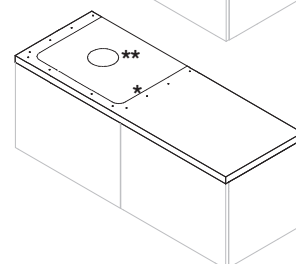

The Cubito H817422 countertop washbasin can also be installed on the washtop. The cutout is done by the installer during assembly.

Benefits of bathroom furniture