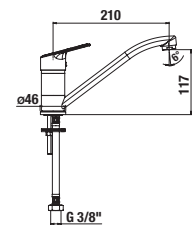

FAUCETS AND SHOWER ACCESSORIES /

NEW

BATH/SHOWER FAUCET WITHOUT SHOWER SET **TALAS TRENDY**

Available in the 3rd quarter of 2020.

Article number	Description
H3212E70044001 SPECIAL line	bath/shower faucet without shower set, chrome

Objednač zvlášť:	
H3651R00043611	shower set (hand shower $\varnothing$ 100mm, 1 function, hand shower holder, shower hose 1.7 m, metal)
H3651R00043731	shower set (hand shower $\varnothing$ 100mm, 3 different functions, hand shower holder, shower hose 1.7 m, metal)

NEW

SHOWER FAUCET WITHOUT SHOWER SET **TALAS TRENDY**

Available in the 3rd quarter of 2020.

Article number	Description
H3312E70044001 SPECIAL line	shower faucet without shower set, chrome

Optional:	
H3651R00043611	shower set (hand shower $\varnothing$ 100mm, 1 function, hand shower holder, shower hose 1.7 m, metal)
H3651R00043731	shower set (hand shower $\varnothing$ 100mm, 3 different functions, hand shower holder, shower hose 1.7 m, metal)

NEW

SINK FAUCET **TALAS TRENDY**

Available in the 3rd quarter of 2020.

Article number	Description
H3512E10042201	sink faucet, pedestal type, with swivel spout 143 mm, chrome

NEW

SINK FAUCET **TALAS TRENDY**

Available in the 3rd quarter of 2020.

Article number	Description
H3512E10042301	sink faucet, pedestal type, with swivel spout 210 mm, chrome