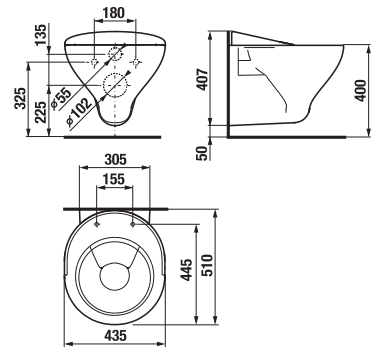

Each product must be ordered separately (utility sink, sink module and faucet).