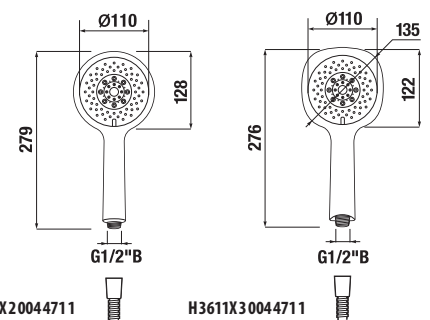

H3671X10042301

H3671X10041301

HAND SHOWER CUBITO-N

| Article number | Description |
|----------------|---|
| H3611X20044711 | hand shower \varnothing 130 mm, 4 different functions |
| H3611X30044711 | hand shower 130x130 mm, 4 different functions |