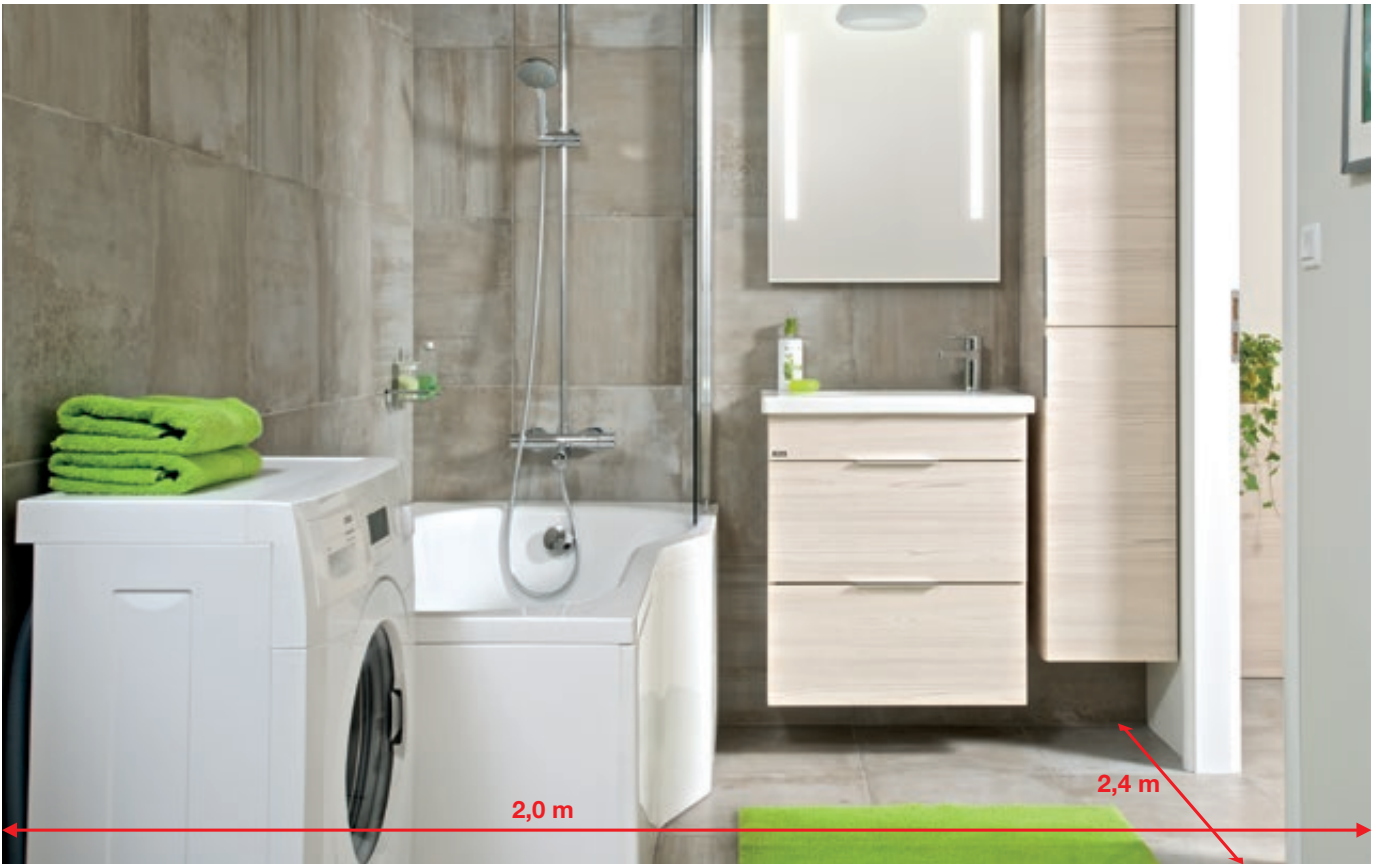

BATHROOM DESIGN LINE TIGO /

TIGO

BATHROOM DESIGN LINES

Modest bathroom size will not prevent you from creating a truly modern, quality and highly functional space for your personal hygiene. As if all this was not enough, even a washing machine can fit in! The floor area of the bathroom pictured being smaller than 5 sq meters (2,4 × 2 m) is no constraint.