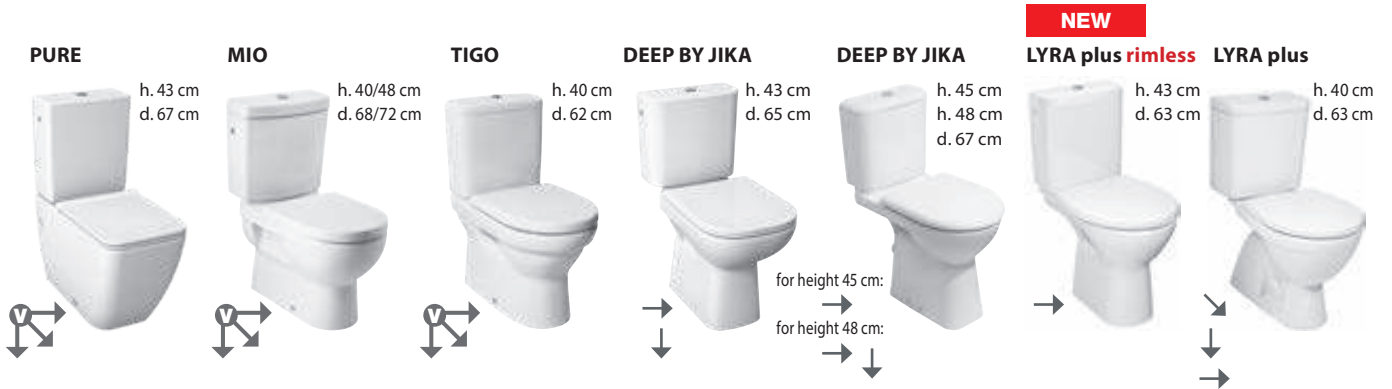

lighting GEMMA

lighting ELLA

lighting MOONBOX NEW

lighting HORIZON NEW

demister foil

Heating foils are recommended for mirrors.

OVERVIEW / WCs AND BIDETS / BY TYPE /

FLOORSTANDING WC COMBINATIONS