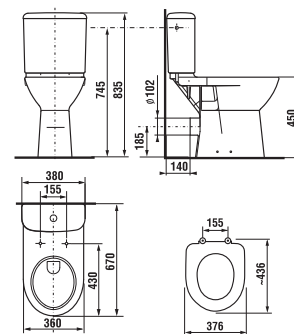

PROJECT AND OTHER PRODUCTS

BARRIER-FREE BATHROOM /

WALLHUNG WC WITH EXTENDED LENGTH DEEP BY JIKA

Article number Description

H8206420000001 wallhung WC washdown, length 70 cm

Optional:

H8932823000001 duroplast seat without cover, plastic hinges