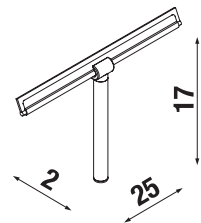

SHOWER SCREENS, ENCLOSURES, DOORS AND TRAYS /

EXTENSION PROFILE LYRA PLUS

Article number	Description
H2913880000141	extension profile

RECOMMENDED

H2947100040001   H2947110040001   H2947120040001

Article number	Description
H2947100040001	glass wiper, chrome
H2947110040001	glass wiper with enclosure-hung holder, chrome
H2947120040001	glass wiper with wallhung holder, chrome