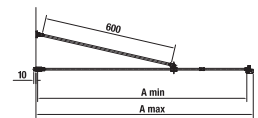

Article number	Dimensional options (mm)	
	A min	A max
H2974210026681	785	795
H2974220026681	885	895
H2974230026681	985	995