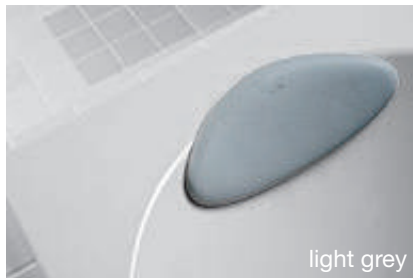

BATHTUBS AND BATH SCREENS /

ACRYLIC BATHTUB TIGO

Areas shown in this colour are not recommended for placing a bathtub outlet or a bathtub mixer outlet.

These areas are recommended for placing a bathtub outlet or a bathtub mixer outlet.

Article number	Description	Capacity
H2202100000001	asymmetric bathtub 1 600 × 800/700 mm, right, built-in version, without support	185 l
H2212100000001	asymmetric bathtub 1 600 × 800/700 mm, left, built-in version, without support	185 l
H2222100000001	asymmetric bathtub 1 600 × 800/700 mm for installation with panel, right, without support	185 l
H2232100000001	asymmetric bathtub 1 600 × 800/700 mm for installation with panel, left, without support	185 l

Optional:

H2948150040001	automatic overflow including siphon 40/50 mm, length 550 mm, plastic body of overflow
H2948160040001	automatic overflow including siphon 40/50 mm, length 550 mm, brass body of overflow
H2948170040001	automatic overflow with inlet, including siphon 40/50 mm, length 550 mm, plastic body of overflow
H2948180040001	automatic overflow with inlet, including siphon 40/50 mm, length 550 mm, brass body of overflow
H2962930000001	front panel, for left bathtub
H2962940000001	front panel, for right bathtub
H2962950000001	side panel
H2962960000001	support set for built-in version
H2962970000001	support set for bathtub with panel
H2962980000001	2 panel clips – under the bathtub rim (spare part)

For pictures and technical charts of bathtub overflows, please see page 189.

light grey

Headrests made of polyurethane for your perfect comfort in the bathroom.

H2949800870001

Headrests are available in two colours: light and dark grey

H2949800880001

BATH SCREEN TIGO 1 PIECE CURVED