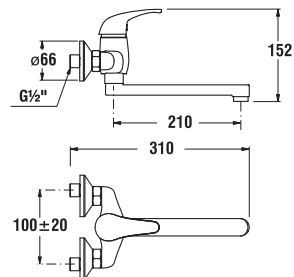

FAUCETS AND SHOWER ACCESSORIES /

WALL-MOUNTED SINK FAUCET DINO

Article number	Description
H3517270043101	wall-mounted sink faucet, spout 210 mm, spacing 100 mm, chrome

Optional:	
H3917100040001	Click-Clack washbasin waste

Spare parts:	
H3512700042001	straight spout 150 mm, chrome
H3952700042101	straight spout 210 mm, chrome
H3952700042201	straight spout 300 mm, chrome

COLD WATER WASHBASIN FAUCET DINO

Article number	Description
H3157200040001	washbasin faucet, only for cold water, chrome

Optional:	
H3917100040001	Click-Clack washbasin waste

BATH/SHOWER FAUCET WITHOUT SHOWER SET DINO

Article number	Description
H3217270043001	bath/shower faucet without shower set, spacing 100 mm, chrome

SHOWER FAUCET WITHOUT SHOWER SET DINO

Article number	Description
H3317270043001	shower faucet without shower set, spacing 100 mm, chrome

It is recommended to combine with Rio accessories.