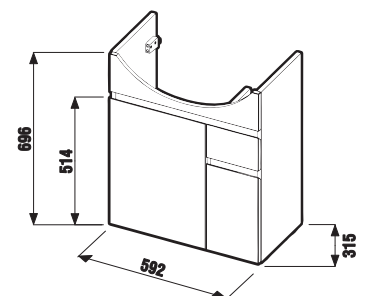

Article number	Description	Colour white glossy/ Body colour white
H4531320383001	vanity unit with 2 doors, 1 drawer, for washbasin 65 cm	X