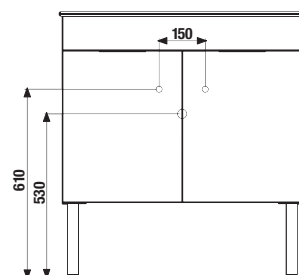

FEET FOR FURNITURE CUBE

| Article number | Description |
|----------------|--|
| H4944021760001 | Cube feet, chrome-plated, 1 pair, 237-247 mm |

CONNECTION DIMENSIONS FOR FURNITURE / CUBE /

It is recommended to combine Cube design line with mirrors of Clear and Lyra design line found in section Mirrors and lighting.