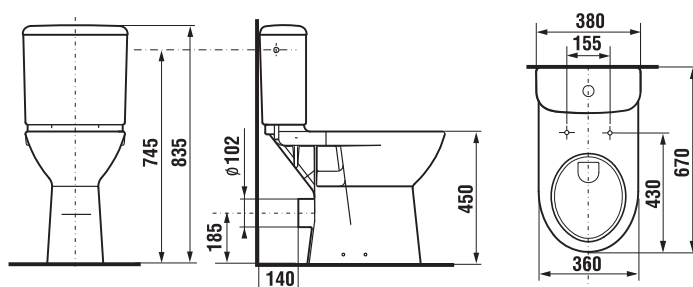

Article number	Description	Water inlet	Flushing mechanism	Outlet	Installation kit
H8236180000001	raised WC pan 45 cm			x	x
H8276120002411	WC cistern	x	x		
H8276130002421	WC cistern		x		

Optional:

H8932813000631	duroplast seat and cover Deep by Jika, steel hinges
H8932813000001	duroplast seat and cover Deep by Jika, plastic hinges
H8932823000001	duroplast seat without cover, plastic hinges
H8932823000631	duroplast seat without cover, steel hinges, only in white colour
H8932843000001	duroplast seat and cover Deep by Jika, with lowering system Slowclose, steel hinges