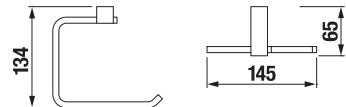

Article number	Description
H3837310040001	toilet paper holder without cover, chrome