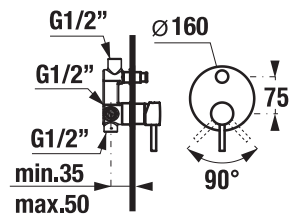

FAUCETS AND SHOWER ACCESSORIES /

BIDET FAUCET MIO

Article number	Description
H3417110040011	bidet faucet with pop-up waste valve, chrome

Optional:	
H3727100040101	angle valve Mio 3/8"-1/2", chrome, 2 pcs

BATHTUB FAUCET WITHOUT SHOWER SET MIO

Article number	Description
H3217170040001	bath/shower wall mounted faucet w/o shower set, chrome

Optional:	
H3607100040201	shower set (hand shower 1 function, hand shower holder, shower hose 1.7 m), chrome
H3607110040201	shower set (hand shower 1 function, sliding bar, hose 1.7 m)

SHOWER FAUCET WITHOUT SHOWER SET MIO

Article number	Description
H3317170040001	shower wall mounted faucet w/o shower set, chrome

Optional:	
H3607100040201	shower set (hand shower 1 function, hand shower holder, shower hose 1.7 m), chrome
H3607110040201	shower set (hand shower 1 function, sliding bar, hose 1.7 m)

BATH/SHOWER CONCEALED FAUCET WITHOUT SHOWER SET MIO

Article number	Description
H3207160040001	concealed bath/shower faucet, chrome

Optional:	
H3607100040201	shower set (hand shower 1 function, hand shower holder, shower hose 1.7 m), chrome
H3607110040201	shower set (hand shower 5 functions, sliding bar, hose 1.7 m)
H3717100040201	washbasin/bathtub spout 1/2", chrome
H3637100040001	elbow connection 1/2", brass, check valve, chrome

SHOWER CONCEALED FAUCET WITHOUT SHOWER SET MIO

Article number	Description
H3307160040001	concealed shower faucet, chrome

Optional:	
H3607100040201	shower set (hand shower 1 function, hand shower holder, shower hose 1.7 m), chrome
H3607110040201	shower set (hand shower 5 functions, sliding bar, hose 1.7 m)
H3637100040001	elbow connection 1/2", brass, check valve, chrome

It is recommended to combine with shower sets, accessories and siphons from Mio or Cubito-N and Rio.