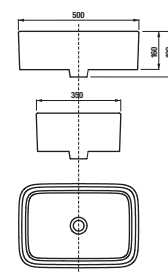

WASHBASINS / CUBITO PURE DESIGN LINE /

WASHBASIN BOWL CUBITO PURE ROUND

JIKA • perla

Article number Description

H818420xxx1121 round washbasin bowl, Ø 400×160

Optional:

H3747100040001 Mio washbasin siphon, 5/4" (32 mm), chrome-plated, brass

H3747300040001 Cubito washbasin siphon, 5/4" (32 mm), chrome-plated, brass

H8981840000001 Laufen washbasin outlet, flow

H3724200040101 angle valve Cubito 3/8"-1/2", chrome, 2 pcs

We recommend combining it with a Cubito-N sink faucet or a washbasin Mio-N faucet for washbasin bowls. Suitable for installation on a furniture washtop, more on page 73. A template for the cut-out is included in the product package.

For washbasin bowls without overflow use flow wastes only.

WASHBASIN BOWL CUBITO PURE RECTANGULAR

JIKA • perla

Article number Description

H818423xxx1121 rectangular washbasin bowl, 500×350×160

Optional:

H3747100040001 Mio washbasin siphon, 5/4" (32 mm), chrome-plated, brass

H3747300040001 Cubito washbasin siphon, 5/4" (32 mm), chrome-plated, brass

H8981840000001 Laufen washbasin outlet, flow

H3724200040101 angle valve Cubito 3/8"-1/2", chrome, 2 pcs

We recommend combining it with a Cubito-N sink faucet or a washbasin Mio-N faucet for washbasin bowls. Suitable for installation on a furniture washtop, more on page 73. A template for the cut-out is included in the product package.

For washbasin bowls without overflow use flow wastes only.

** circular cutout for washbasin siphon according to template

** circular cutout for washbasin siphon according to template