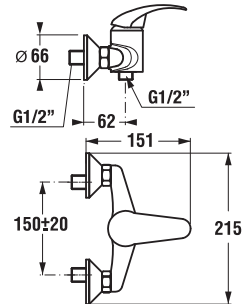

FAUCETS AND SHOWER ACCESSORIES /

BATH/SHOWER FAUCET WITHOUT SHOWER SET LYRA

Article number	Description
H3212770040001	bath/shower faucet without shower set, chrome

Optional:	
H3651R00043611	shower set (hand shower $\varnothing$ 100 mm, 3 functions, holder, shower hose 1.7 m, chrome)
H3651R00043731	shower set (hand shower $\varnothing$ 100 mm, 3 functions, sliding bar, shower hose 1.7 m, chrome)

SHOWER FAUCET WITHOUT SHOWER SET LYRA

Article number	Description
H3312770040001	shower faucet without shower set, chrome

Optional:	
H3651R00043611	shower set (hand shower $\varnothing$ 100 mm, 3 functions, holder, shower hose 1.7 m, chrome)
H3651R00043731	shower set (hand shower $\varnothing$ 100 mm, 3 functions, sliding bar, shower hose 1.7 m, chrome)

BATH/SHOWER CONCEALED FAUCET LYRA

Article number	Description
H3212760040001	bath/shower concealed faucet, chrome

Optional:	
H3651R00043611	shower set (hand shower $\varnothing$ 100 mm, 3 functions, holder, shower hose 1.7 m, chrome)
H3651R00043731	shower set (hand shower $\varnothing$ 100 mm, 3 functions, sliding bar, shower hose 1.7 m, chrome)

SHOWER CONCEALED FAUCET LYRA

Article number	Description
H3312760040001	shower concealed faucet, chrome

Optional:	
H3651R00043611	shower set (hand shower $\varnothing$ 100 mm, 3 functions, holder, shower hose 1.7 m, chrome)
H3651R00043731	shower set (hand shower $\varnothing$ 100 mm, 3 functions, sliding bar, shower hose 1.7 m, chrome)

SINK FAUCET LYRA

Article number	Description
H3512710042001	sink faucet, long swivel spout, chrome
H3112710040101	sink faucet, short swivel spout, chrome

It is recommended to combine with Rio accessories.