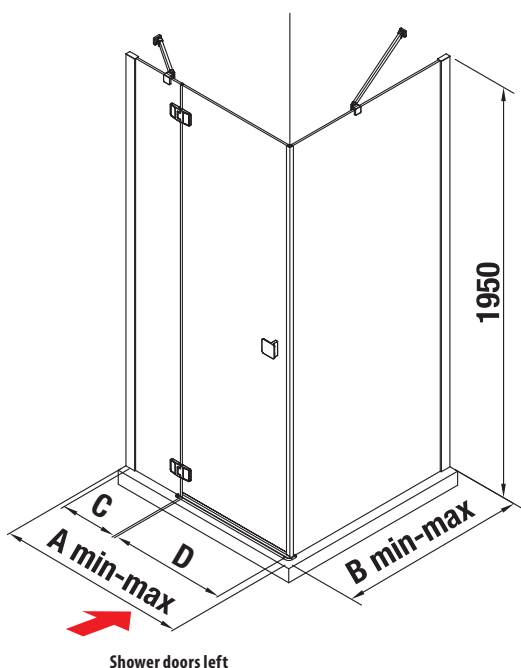

You can create a frameless shower enclosure by combining shower doors with a fixed screen.

Combine the shower enclosure with Pure, Italia and Padana shower trays.

Shower enclosures can be installed directly on the floor when adhering to dimensional possibilities.

JIKA•perla
GLASS

Left door version	Right door version	Fixed wall	Dimension options - shower doors	Dimension options - fixed shower	Fixed door glass	Entrance dimensions
			single panel	screen		
			A	B	C	D
H2544200026681	H2544210026681	H2974210026681	774 - 784	770 - 780	193	550
H2544220026681	H2544230026681		874 - 884		243	600
H2544240026681	H2544250026681		974 - 984		293	650
H2544260026681	H2544270026681		1174 - 1274		493	650
H2544200026681	H2544210026681	H2974220026681	774 - 784	870 - 880	193	550
H2544220026681	H2544230026681		874 - 884		243	600
H2544240026681	H2544250026681		974 - 984		293	650
H2544260026681	H2544270026681		1174 - 1274		493	650
H2544200026681	H2544210026681	H2974230026681	774 - 784	970 - 980	193	550
H2544220026681	H2544230026681		874 - 884		243	600
H2544240026681	H2544250026681		974 - 984		293	650
H2544260026681	H2544270026681		1174 - 1274		493	650

WARNING - COMBINATION OF SHOWER DOORS AND FIXED WALLS:

Make sure dimensions of your shower tray pair well with the enclosure to be installed. The A/B dimensions define an outer edge of the wall profile. Ensure you choose the right-sized layout for your new shower enclosure.