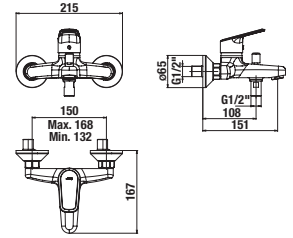

FAUCETS AND SHOWER ACCESSORIES /

NEW

BATH/SHOWER FAUCET WITHOUT SHOWER SET **TALAS TRENDY**

Available in the 3rd quarter of 2020.

Article number	Description
H3212E70044001 SPECIAL line	bath/shower faucet without shower set, chrome

Objednač zvlášť:	
H3651R00043611	shower set (hand shower $\varnothing$ 100mm, 1 function, hand shower holder, shower hose 1.7 m, metal)
H3651R00043731	shower set (hand shower $\varnothing$ 100mm, 3 different functions, hand shower holder, shower hose 1.7 m, metal)

NEW

SHOWER FAUCET WITHOUT SHOWER SET **TALAS TRENDY**

Available in the 3rd quarter of 2020.

Article number	Description
H3312E70044001 SPECIAL line	shower faucet without shower set, chrome

Optional:	
H3651R00043611	shower set (hand shower $\varnothing$ 100mm, 1 function, hand shower holder, shower hose 1.7 m, metal)
H3651R00043731	shower set (hand shower $\varnothing$ 100mm, 3 different functions, hand shower holder, shower hose 1.7 m, metal)

NEW

SINK FAUCET **TALAS TRENDY**

Available in the 3rd quarter of 2020.

Article number	Description
H3512E10042201	sink faucet, pedestal type, with swivel spout 143 mm, chrome

NEW

SINK FAUCET **TALAS TRENDY**

Available in the 3rd quarter of 2020.

Article number	Description
H3512E10042301	sink faucet, pedestal type, with swivel spout 210 mm, chrome