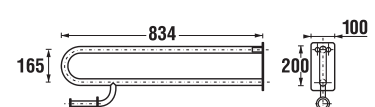

PROJECT AND OTHER PRODUCTS