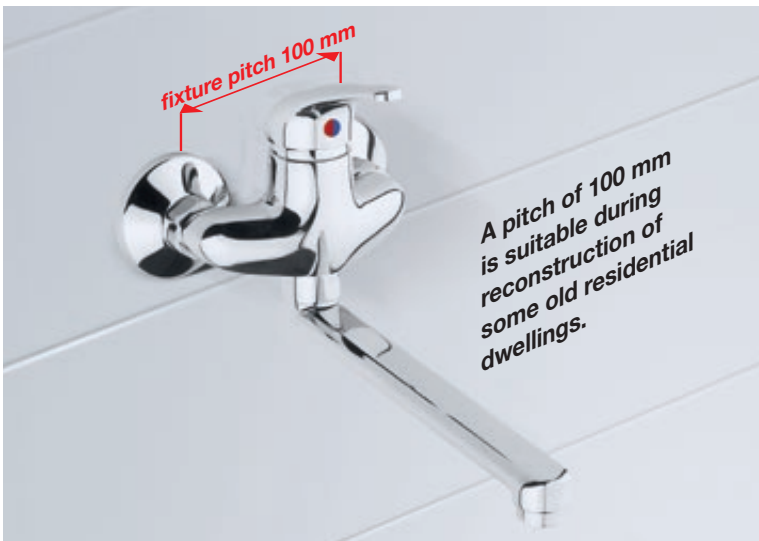

We recommend combining with Mio and Rio shower sets, accessories and siphons.

DINO

Benefits

- Aerators Neoperl are made from a special material preventing scale deposition, thus eliminating difficult scrubbing
- Dino design line bathroom faucets feature high-quality ceramic cartridges, dia. 35 mm
- Stainless connecting hoses produced by Tucai
- Extended five-year warranty