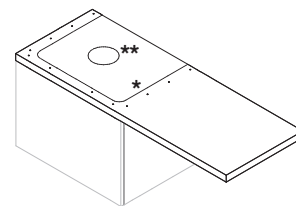

The Cubito H817422 countertop washbasin can also be installed on the washtop. The cutout is done by the installer during assembly.

Benefits of bathroom furniture