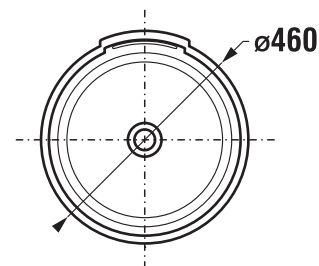

Article number	Description
H8101410001041	JIKA ART Džber (Tub) (with a non-closing waste valve / white ceramic cap H8981840000281)