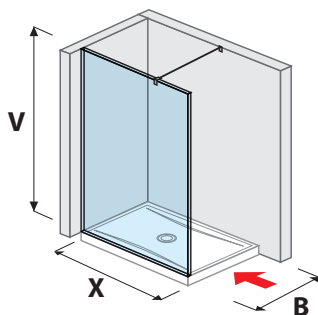

Article number	Description
H2694270026681	glass wall, side-mounted 900 mm, for shower tray 900×900 mm, JIKA perla GLASS finish, incl. side moulding and a bracket
H2694280026681	glass wall, side-mounted 1000 mm, for shower tray 1000×800 mm, JIKA perla GLASS finish, incl. side moulding and a bracket
H2674230026681	glass wall, side-mounted 1200 mm, for shower trays 1200×800 mm and 1200×900 mm, JIKA perla GLASS finish, incl. side moulding and a bracket
H2674240026681	glass wall, side-mounted 1300 mm, for shower trays 1300×800 mm and 1300×900 mm, JIKA perla GLASS finish, incl. side moulding and a bracket
H2674250026681	glass wall, side-mounted 1400 mm, for shower trays 1400×800mm and 1400×900 mm, JIKA perla GLASS finish, incl. side moulding and a bracket

Article number	Glass dimensions (mm)		Shower tray dimensions (mm)	
	X	V	A	B
H267423	1184	2000	1200	800/900
H267424	1284	2000	1300	800/900
H267425	1384	2000	1400	800/900
H269427	884	2000	900	900
H269428	984	2000	1000	800

GLASS WALL PURE „L“ 120, 130, 140 × 80 CM | 120, 130, 140 × 90 CM