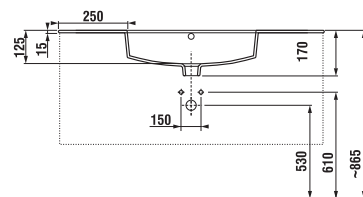

VANITY UNIT WITH WASHBASIN CUBE 100 CM

white/semi-gloss front

dark oak

| Article number | Description | Colour | |
|----------------|--|------------------------|----------|
| | | white/semi-gloss front | dark oak |
| H4536511763001 | vanity unit with 2 doors incl. washbasin 100 × 43 cm | x | |
| H4536511763021 | vanity unit with 2 doors incl. washbasin 100 × 43 cm | | x |