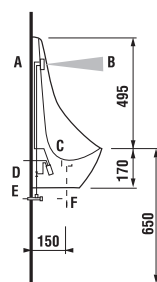

- A - sensor head with jet
- B - sensing zone
- C - control electronics
- D - electromagnetic valve
- E - angle valve with filter
- F - siphon

RECOMMENDED TO BE COMBINED WITH SUITABLE CONCEALED MODULE FOR URINALS

PAGE 129

PROJECT AND OTHER PRODUCTS