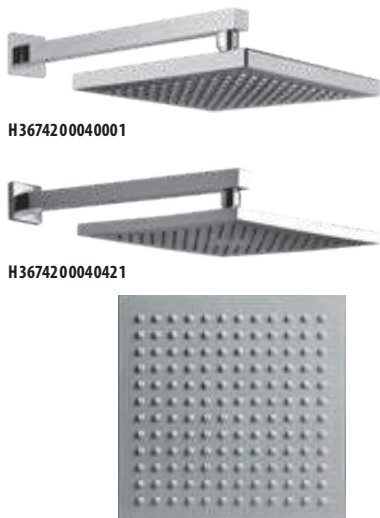

HEAD SHOWER CUBITO

Article number	Description
H3674200040001	head shower, chrome
H3674200040421	head shower, chrome
H3664200040001	shower arm, chrome