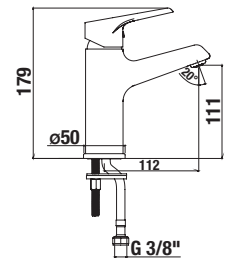

FAUCETS AND SHOWER ACCESSORIES /

Cube

Benefits

- Ceramic cartridges, dia. 35 mm
- Aerators are made from a special material preventing scale deposition, thus eliminating difficult scrubbing
- Wall-mounted bathtub and shower faucets feature non-return valves preventing siphonage of dirty water
- Can be combined with a wide range of Rio shower accessories

Aerator Neoperl concealed - flow rate 5 l/min

for washbasin and sink faucets, the possibility of choosing an aerator with different flow rates

NEW

WASHBASIN FAUCET CUBE

Available in the 3rd quarter of 2020.

Article number	Description
H3111W10041101	washbasin single-lever faucet, pedestal type, without waste valve, flow rate of 5 l/min, chrome

Optional:

H3727100040101	angle valve Mio 3/8"-1/2", chrome, 2 pcs
H3747100040001	washbasin siphon 5/4" - 32 mm, chrome, brass
H3917100040001	Click-Clack washbasin waste

NEW

WASHBASIN FAUCET WITH MEDICAL HANDLE CUBE

Available in the 3rd quarter of 2020.

Article number	Description
H3111W10045101	washbasin single-lever faucet, pedestal type, with medical handle, without waste valve, flow rate of 5 l/min, chrome

Optional:

H3727100040101	angle valve Mio 3/8"-1/2", chrome, 2 pcs
H3747100040001	washbasin siphon 5/4" - 32 mm, chrome, brass
H3917100040001	Click-Clack washbasin waste

NEW

WASHBASIN FAUCET CUBE

Available in the 3rd quarter of 2020.

Article number	Description
H3111W80041201	washbasin single-lever faucet, pedestal type, for washbasin bowls without waste valve, flow rate of 5 l/min, chrome

Optional:

H3727100040101	angle valve Mio 3/8"-1/2", chrome, 2 pcs
H3747100040001	washbasin siphon 5/4" - 32 mm, chrome, brass
H3917100040001	Click-Clack washbasin waste

NEW

BIDET FAUCET CUBE

Available in the 3rd quarter of 2020.