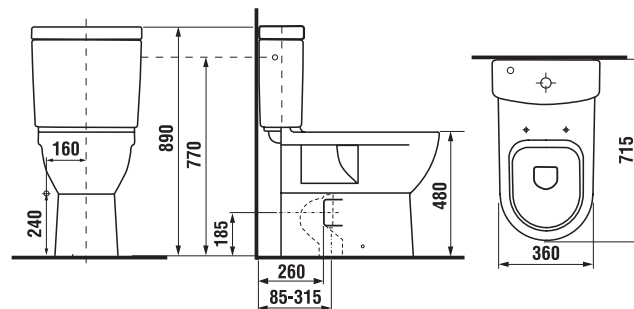

WC COMBINATIONS, FLOORSTANDING WCs AND BIDETS /

WC COMBINATION MIO, RAISED

Article number	Description	Water inlet	Flushing mechanism	Outlet	Installation kit
H824716xxx0001	raised WC pan (48 cm)			X	X
H827712xxx2411	WC cistern	X	X		
H827713xxx2421	WC cistern		X	X	

Optional:	Description
H8927113000001	duroplast seat and cover Mio, fast-clamping steel hinges
H8939580000001	duroplast seat and cover Laufen, with lowering system Slowclose, fast-clamping steel hinges
H8990250000001	Laufen outlet elbow Vario for distances 220–350 mm
H8900920000001	Laufen outlet elbow Vario for distances 70–220 mm

Spare parts:	Description	Water inlet
H8913530000001	inlet valve	X
H8913540000001	inlet valve	X
H8913620000001	outlet valve D2D	
H8913640000001	push button D2D	
H827712xxx0001	WC cistern, side water inlet, without a flushing mechanism	X
H827713xxx0001	WC cistern, bottom water inlet, without a flushing mechanism	X
H8917530000001	installation kit for standing WCs and bidets with concealed fixing	

SEAT AND COVER MIO

Article number	Description
H8927113000001	duroplast seat and cover Mio, fast-clamping steel hinges