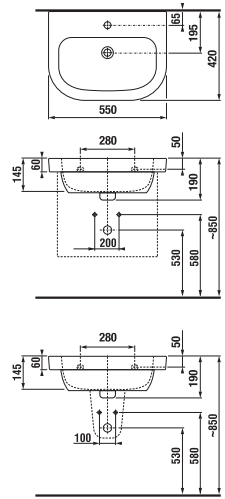

Optional:

H8903490000001	installation kit for washbasins
H3727100040101	angle valve 3/8"-1/2", chrome, 2 pcs
H3747100040001	washbasin siphon, 5/4" - 32 mm, chrome, brass
H8942490000001	siphon, chromed ABS, height-adjustable from 175 to 270 mm, high of water seal 75 mm, flow-rate capacity of 45 l, with decorative rings (can also be used without decorative rings)