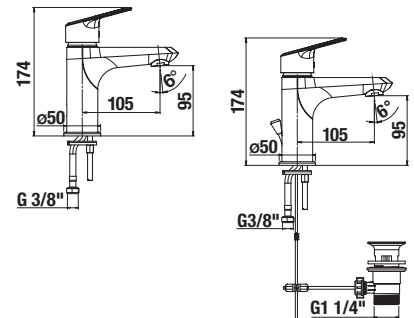

FAUCETS AND SHOWER ACCESSORIES /

Talas Trendy

Benefits

- Ceramic cartridges dia. 35 mm
- Can be combined with a wide range of Rio shower accessories

Aerator Neoperl concealed - flow rate 5 l/min

for washbasin and sink faucets, the possibility of choosing an aerator with different flow rates

NEW

WASHBASIN FAUCET TALAS TRENDY

Available in the 3rd quarter of 2020.

Article number	Description
H3112E10041101	washbasin single-lever faucet without pop-up waste, flow rate 5 l/min, chrome
H3112E10041171	washbasin single-lever faucet with plastic drain, flow rate 5 l/min, chrome
H3112E10041111	washbasin single-lever faucet with metal drain, flow rate 5 l/min, chrome

Optional:

H3727100040101	angle valve Mio 3/8"-1/2", chrome, 2 pcs
H3747100040001	washbasin siphon 5/4" - 32 mm, chrome, brass
H3917100040001	Click-Clack washbasin waste

NEW

WALL-MOUNTED WASHBASIN FAUCET TALAS TRENDY

Available in the 3rd quarter of 2020.

Article number	Description
H3112E70042201	wall-mounted sink faucet, spout 150 mm, chrome
H3112E70042301	wall-mounted sink faucet, spout 210 mm, chrome
H3112E70042401	wall-mounted sink faucet, spout 300 mm, chrome

Optional:

H3747100040001	angle valve Mio 3/8"-1/2", chrome, 2 pcs
H3917100040001	Click-Clack washbasin waste

NEW

BIDET FAUCET TALAS TRENDY

Available in the 3rd quarter of 2020.

Article number	Description
H3412E10041171	single lever bidet mixer with plastic drain, chrome

248

249