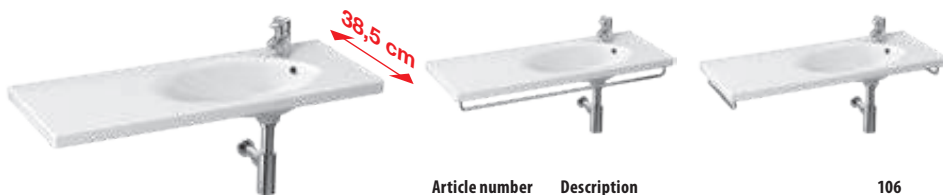

WASHBASINS / TIGO DESIGN LINE /

WASHBASIN TIGO 100 CM

Article number	Description	106
H8122190001061	asymmetric countertop washbasin 100 cm* (washbasin on the right side)	x

* leveling paste is included in the package

Optional:

H3812150040001	front-mounted towel rail for Tigo 100 cm washbasin, stainless steel
H3812140040001	side-mounted towel rail for Tigo washbasins, left/right, stainless steel

Front and side holders cannot be installed at the same time.