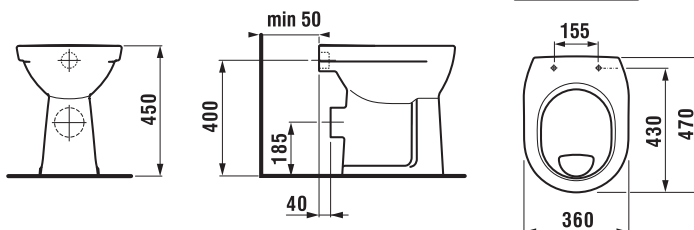

Floorstanding WCs recommended to be combined with H893710, see page 158.