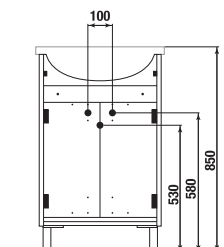

PROJECT AND OTHER PRODUCTS