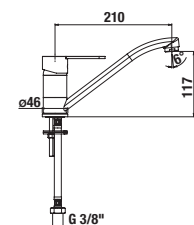

FAUCETS AND SHOWER ACCESSORIES /

NEW

BATH/SHOWER FAUCET WITHOUT SHOWER SET LYRA SMART

Available in the 3rd quarter of 2020.

Article number	Description
H3211Z70044001	bath/shower faucet without shower set, chrome

Optional:	
H3651R00043611	shower set (hand shower $\varnothing$ 100 mm, 3 functions, holder, shower hose 1.7 m, chrome)
H3651R00043731	shower set (hand shower $\varnothing$ 100 mm, 3 functions, sliding bar, shower hose 1.7 m, chrome)

NEW

SHOWER FAUCET WITHOUT SHOWER SET LYRA SMART

Available in the 3rd quarter of 2020.

Article number	Description
H3311Z70044001	shower faucet without shower set, chrome

Optional:	
H3651R00043611	shower set (hand shower $\varnothing$ 100 mm, 3 functions, holder, shower hose 1.7 m, chrome)
H3651R00043731	shower set (hand shower $\varnothing$ 100 mm, 3 functions, sliding bar, shower hose 1.7 m, chrome)

NEW

BATH/SHOWER CONCEALED FAUCET LYRA SMART

Available in the 3rd quarter of 2020.

Article number	Description
H3211Z60040001	bath/shower concealed faucet, chrome

Optional:	
H3651R00043611	shower set (hand shower $\varnothing$ 100 mm, 3 functions, holder, shower hose 1.7 m, chrome)
H3651R00043731	shower set (hand shower $\varnothing$ 100 mm, 3 functions, sliding bar, shower hose 1.7 m, chrome)

NEW

SHOWER CONCEALED FAUCET LYRA SMART

Available in the 3rd quarter of 2020.

Article number	Description
H3311Z60040001	shower concealed faucet, chrome

Optional:	
H3651R00043611	shower set (hand shower $\varnothing$ 100 mm, 3 functions, holder, shower hose 1.7 m, chrome)
H3651R00043731	shower set (hand shower $\varnothing$ 100 mm, 3 functions, sliding bar, shower hose 1.7 m, chrome)

NEW

SINK FAUCET LYRA SMART

Available in the 3rd quarter of 2020.