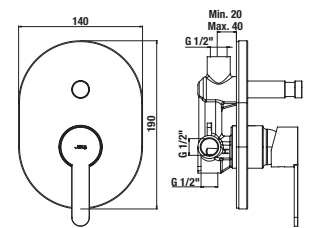

| Optional: | |
|----------------|--|
| H3651R00043611 | shower set (hand shower \varnothing 100 mm, 3 functions, holder, shower hose 1.7 m, chrome) |
| H3651R00043731 | shower set (hand shower \varnothing 100 mm, 3 functions, sliding bar, shower hose 1.7 m, chrome) |