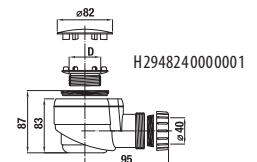

SHOWER SCREENS, ENCLOSURES, DOORS AND TRAYS /

Benefits of acrylic shower trays Deep by Jika

- Extended five-year warranty
- Made of 100% acrylic
- On-floor and drop-in version
- Antislip surface
- Good insulation properties
- Warm surface
- Colour stability
- Easy maintenance

Combination with JIKA shower enclosures and doors is recommended (Cubito Pure, Lyra plus).

SQUARE ACRYLIC SHOWER TRAY DEEP BY JIKA

Article number	Description
H2118210000001	square shower tray, on-floor, 800 × 800 mm, white
H2118220000001	square shower tray, on-floor, 900 × 900 mm, white
H2118310000001	square shower tray, drop-in, 800 × 800 mm, white
H2118320000001	square shower tray, drop-in, 900 × 900 mm, white

Optional:

H2948240000001	siphon for shower trays 50/40 mm, stainless steel cover with Jika logo; flowrate of 39 l/min
H2955560000001	Laufen feet for acrylic shower trays

CORNER ACRYLIC SHOWER TRAY DEEP BY JIKA

Article number	Description
H2138210000001	corner shower tray, on-floor, 800 × 800 mm, radius 550 mm, white
H2138220000001	corner shower tray, on-floor, 900 × 900 mm, radius 550 mm, white

Optional:

H2948240000001	siphon for shower trays 50/40 mm, stainless steel cover with Jika logo; flowrate of 39 l/min
H2955560000001	Laufen feet for acrylic shower trays

Antislip
You will not slip in your shower tray thanks to the special anti-slip surface.