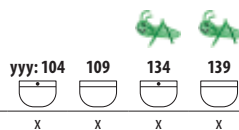

Article number Description

H815614000yyy1 small washbasin 45 cm