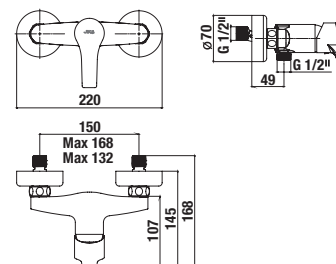

FAUCETS AND SHOWER ACCESSORIES /

NEW

BATH/SHOWER FAUCET WITHOUT SHOWER SET **CUBE**

Available in the 3rd quarter of 2020.

Article number	Description
H3211W70044001	bath/shower faucet without shower set, chrome
Optional:	
H3651X00043621	shower kit (hand shower $\varnothing$ 130 mm, 4 different functions, shower holder, shower hose 1.7 m)
H3651X00043631	shower kit (hand shower 130x130 mm, 4 different functions, shower holder, shower hose 1.7 m)
H3651X00044721	shower kit (hand shower $\varnothing$ 130 mm, 4 different functions, slide bar, chrome-plated soap dish, shower hose 1.7 m)
H3651X00044731	shower kit (hand shower 130x130mm, 4 different functions, slide bar, chrome-plated soap dish, shower hose 1.7 m)

NEW

SHOWER FAUCET WITHOUT SHOWER SET **CUBE**

Available in the 3rd quarter of 2020.

Article number	Description
H3311W70044001	shower faucet without shower set, chrome
Optional:	
H3651X00043621	shower kit (hand shower $\varnothing$ 130 mm, 4 different functions, shower holder, shower hose 1.7 m)
H3651X00043631	shower kit (hand shower 130x130 mm, 4 different functions, shower holder, shower hose 1.7 m)
H3651X00044721	shower kit (hand shower $\varnothing$ 130 mm, 4 different functions, slide bar, chrome-plated soap dish, shower hose 1.7 m)
H3651X00044731	shower kit (hand shower 130x130mm, 4 different functions, slide bar, chrome-plated soap dish, shower hose 1.7 m)

NEW

BATH/SHOWER CONCEALED FAUCET WITHOUT SHOWER SET **CUBE**

Available in the 3rd quarter of 2020.