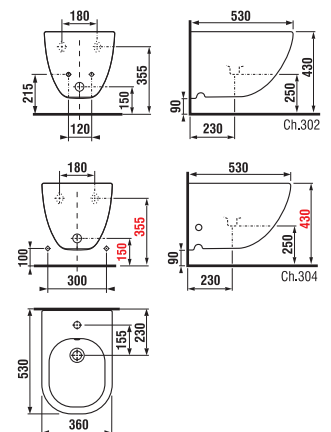

WE RECOMMEND
COMBINE WITH

PAGE 129

Product number xxx = colour number (000 white, 100 JIKA perla).

PROJECT AND
OTHER PRODUCTS