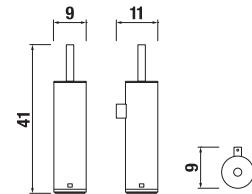

WALL TOILET BRUSH **GENERIC**

Article number	Description
H3843D10040001	wall toilet brush, 41 cm high, chrome