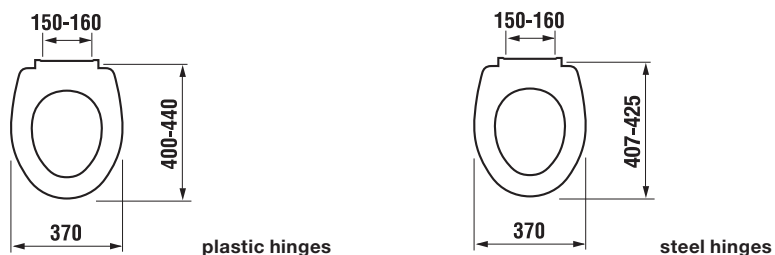

SEAT AND COVER ZETA

| Article number | Description |
|----------------|--|
| H8932710000001 | thermoplast seat and cover Zeta, plastic hinges, adjustable length of 400–440 mm |
| H8932710000637 | thermoplast seat Zeta, steel hinges (NOTE: limited length adjustability of 407–425 mm). |
| H8932740000001 | duroplast seat and cover Zeta, plastic hinges, adjustable length |
| H8932760000001 | Zeta duroplast WC seat and cover, with slowdown Slowclose mechanism, adjustable plastic hinges |