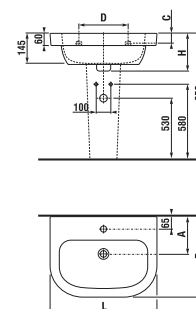

L	B	A	H	C	D
H812611000yyy1	500	410	190	180	50	180
H812612000yyy1	550	420	195	190	50	280
H812613000yyy1	600	450	195	190	50	280
H812614000yyy1	650	480	195	190	50	280