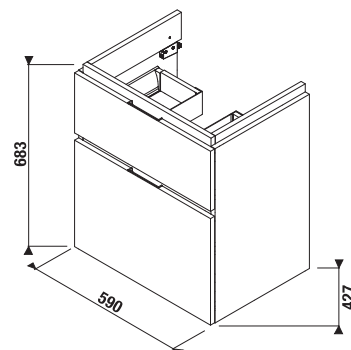

Article number	Description	Colour		
		white/glossy front	dark pine	oak
H40J4234025001	vanity unit for washbasin 60 cm H810423, 2 drawers	x		
H40J4234024611	vanity unit for washbasin 60 cm H810423, 2 drawers		x	
H40J4234025191	vanity unit for washbasin 60 cm H810423, 2 drawers			x

Optional:

H4944010390001	legs for wall-mounted sink cabinets, chrome (1 pair)

Please combine these vanity units with the space-saving JIKA siphon H894246000001.
NOTE: the spacing for corner valves in this case must be 200 mm.