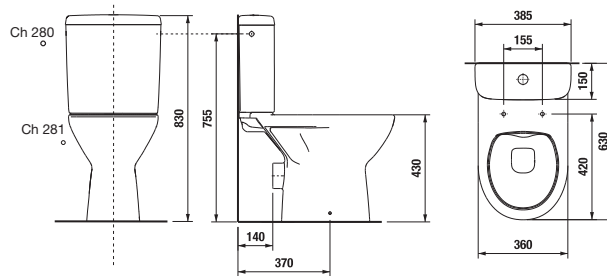

Article number	Description	Water inlet	Flushing mechanism	Outlet
H8273860002801	WC without water rim, washdown flushing, 4,5/3l	x	x	x
H8273860002811	WC without water rim, washdown flushing, 4,5/3l	x	x	x

Optional:	Description
H8917530000001	installation kit for standing WCs and bidets with concealed fixing
H8903840000631	duroplast seat and cover, fast-clamping, steel hinges
H8903850000631	duroplast seat and cover, fast-clamping, Slowclose, steel hinges
H8933843000631	duroplast seat and cover, steel hinges
H8933870000001	seat and cover, thermoplastic, plastic hinges – for wallhung WC