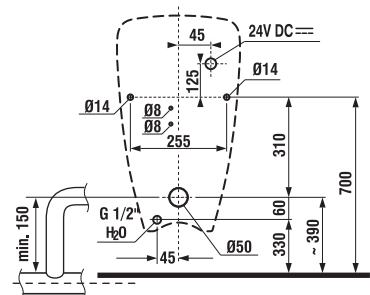

Spare parts:	Description
H8402000000001	Livo Antivandal vacuum-system urinal, ceramics, internal water inlet
H8910720000001	Livo Antivandal radar sensor, mains power supply
H8925360008901	installation kit Livo with white covers
H8925360008911	installation kit Livo with chrome-plated covers
H8920030000001	siphon, horizontal/vertical outlet

- 1 - water supply
- 2 - electromagnetic valve
- 3 - ceramic urinal
- 4 - electronics with a radar sensor for a 24 V power supply
- 5 - siphon
- 6 - drain pipe, dia. Ø 50mm
- 7 - interconnecting hoses
- 8 - a 24 V supply cable
- 9 - corner valve for the water supply

Livo Urinal installation requires torsion bars no. H892536 (thread length of 40 mm), included in the package.

RECOMMENDED TO BE COMBINED WITH SUITABLE CONCEALED MODULE FOR URINALS

PAGE 129