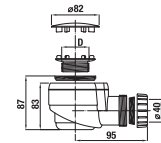

SHOWER SCREENS, ENCLOSURES, DOORS AND TRAYS /

STEEL SHOWER TRAY **SOFIA**

Antislip

You will not slip in your shower tray thanks to the special anti-slip surface.

Article number	Description	Antislip yyy: 011
H2140700000001	rectangular shower tray 700 × 700 mm	
H214080000yyy1	rectangular shower tray 800 × 800 mm	x
H214090000yyy1	rectangular shower tray 900 × 900 mm	x

charge 000 - white
charge 011 - Antislip

	L	B	H	X	Y
H214070	700	700	135	42	52
H214080	800	800	145	42	52
H214090	900	900	145	52	62

Optional:

H2948240000001	siphon for shower trays 50/40 mm, stainless steel cover with JIKA logo; flowrate of 39 l/min
H2955560000001	expansion tape between shower tray and wall, 290 × 50 mm

Square shower trays Sofia are recommended in combination with the shower enclosures and doors Cubito Pure, and with the shower enclosures Lyra plus.

Benefits of gelcoat shower trays

- The shower tray's smooth surfaces guarantee a perfectly hygienic environment.
- Gelcoat material is easy to clean and maintain.
- Shower trays are highly resistant, ensuring durable service for any bathroom.
- Thanks to their resistance to UV radiation, Padana shower trays will keep their brightness for a long time.
- Shower tray height is a mere 3.5 cm, making it look very subtle and graceful.

The Padana shower trays are made from innovative gelcoat material, and thanks to their special qualities they should not escape your attention. Limestone, the main product component, in combination with resins forms a very unique material. Combined with their minimalist design, Padana shower trays become a highlight of any bathroom.