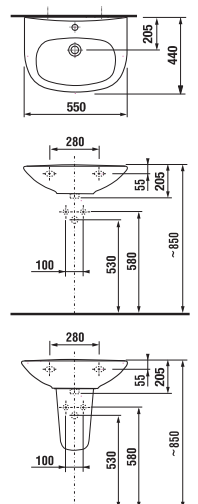

PROJECT AND OTHER PRODUCTS