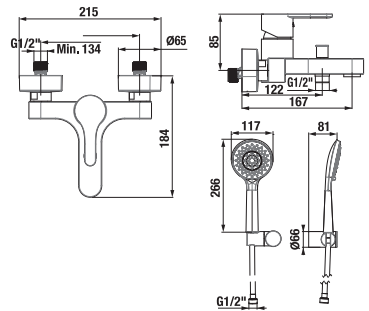

FAUCETS AND SHOWER ACCESSORIES /

BIDET FAUCET MIO-N

Article number	Description
H3411V10041111	bidet single-lever faucet, pedestal type, with automatic waste valve
H3411V10041101	bidet single-lever faucet, pedestal type, without waste valve
Optional:	
H3917100040001	Click-Clack washbasin waste
H3727100040101	angle valve Mio 3/8"-1/2", chrome, 2 pcs

BATHTUB FAUCET WITHOUT A SHOWER SET MIO-N

Article number	Description
H3211V70044001	bathtub single-lever faucet, wall-mounted type, without a shower kit
Optional:	
H3651X00043621	shower kit (hand shower Ø 130 mm, 4 different functions, shower holder, shower hose 1.7 m)
H3651X00043631	shower kit (hand shower 130×130 mm, 4 different functions, shower holder, shower hose 1.7 m)
H3651X00044721	shower kit (hand shower Ø 130 mm, 4 different functions, slide bar, chrome-plated soap dish, shower hose 1.7 m)
H3651X00044731	shower kit (hand shower 130×130mm, 4 different functions, slide bar, chrome-plated soap dish, shower hose 1.7 m)

Combine with the Cubito-N shower accessories.

BATHTUB FAUCET WITH A SHOWER SET MIO-N

Article number	Description
H3211V70041311	bathtub single-lever faucet, wall-mounted type, with a shower set (hand shower Ø 130mm, 4 different functions, shower hose 1.7 m)

SHOWER FAUCET WITHOUT A SHOWER SET MIO-N