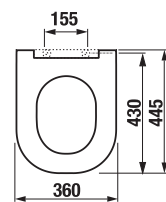

WALLHUNG WCs AND BIDETS /

WALLHUNG WC MIO RIMLESS

JIKA • perla

Article number	Description
H820714000001	wallhung WC rimless, washdown 4,5 / 3l (Easyfit installation kit included)

Optional:

H891710000631	duroplast WC seat and cover (suitable for H820712, H820714 WC, stainless steel clamps, removable)
H891711000631	duroplast WC seat and cover (suitable for H820712, H820714.4 WC, stainless steel clamps, removable, Slowclose system)
H892992000001	Laufen levelling tape
H892695000001	Laufen noise damper kit
H894614000001	Laufen leveling paste

The correct setting for the valve in the concealed module is a flushing volume of 4,5 / 3 liters.

Please mind the connection height.

WE RECOMMEND
COMBINE WITH

PAGE 129

WALLHUNG WC MIO WITH CLOSED WATER RIM

JIKA • perla

Article number	Description
H820712xxx0001	wallhung WC with closed water rim, washdown 4,5/3l (Easyfit installation kit included)

Optional:

H891710000631	duroplast WC seat and cover (suitable for H820712, H820714 WC, stainless steel clamps, removable)
H891711000631	duroplast WC seat and cover (suitable for H820712, H820714.4 WC, stainless steel clamps, removable, Slowclose system)
H892992000001	Laufen levelling tape
H892695000001	Laufen noise damper kit
H894614000001	Laufen leveling paste

Please mind the connection height.

WE RECOMMEND
COMBINE WITH

PAGE 129

DUROPLAST SEAT AND COVER MIO

Article number	Description
H890716000631	duroplast WC seat and cover (suitable for H820712, H820714 WC, stainless steel clamps, removable)
H891711000631	duroplast WC seat and cover (suitable for H820712, H820714 WC, stainless steel clamps, removable, Slowclose system)

Spare parts: