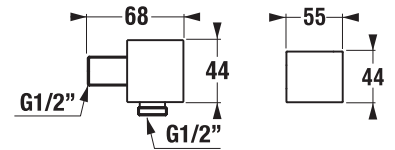

ELBOW CONNECTION CUBITO

Article number	Description
H3634200040201	elbow connection 1/2", chrome