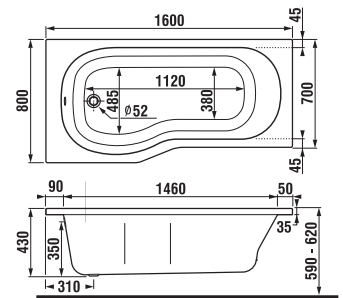

Built-in version