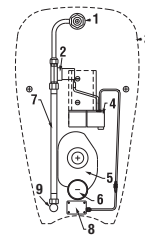

Battery box attached by a hook and loop tape at the bottom of ceramics.
Battery service life - 1 year (also applies to public areas).

RECOMMENDED TO BE COMBINED WITH SUITABLE CONCEALED MODULE FOR URINALS

PAGE 129

- 1 - water supply
- 2 - electromagnetic valve
- 3 - ceramic urinal
- 4 - circuitry with a radar sensor with battery power supply
- 5 - siphon
- 6 - drain pipe, dia. Ø 50mm
- 7 - interconnecting hoses
- 8 - battery holder
- 9 - corner valve for the water supply

H891062