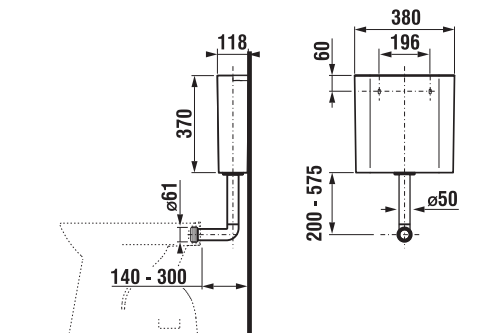

Article number	Description
H8937100000001	plastic cistern for freestanding WCs, side cistern filling 3/8", Dual Flush 3/6 l
H8937110000001	plastic cistern for freestanding WCs, side cistern filling 3/8", Dual Flush 3/6 l, with grasshopper decor for children, Dual Flush 3/6 l