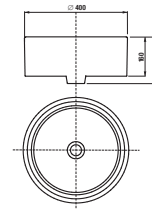

WASHBASINS / CUBITO PURE DESIGN LINE /

WASHBASIN BOWL CUBITO PURE ROUND

JIKA • perla

Article number Description

H818420xxx1121 round washbasin bowl, Ø 400×160

Optional:

H3747100040001 Mio washbasin siphon, 5/4" (32 mm), chrome-plated, brass

H3747300040001 Cubito washbasin siphon, 5/4" (32 mm), chrome-plated, brass

H8981840000001 Laufen washbasin outlet, flow

H3724200040101 angle valve Cubito 3/8"-1/2", chrome, 2 pcs

We recommend combining it with a Cubito-N sink faucet or a washbasin Mio-N faucet for washbasin bowls. Suitable for installation on a furniture washtop, more on page 73. A template for the cut-out is included in the product package.

For washbasin bowls without overflow use flow wastes only.

WASHBASIN BOWL CUBITO PURE RECTANGULAR

JIKA • perla

Article number Description

H818423xxx1121 rectangular washbasin bowl, 500×350×160

Optional:

H3747100040001 Mio washbasin siphon, 5/4" (32 mm), chrome-plated, brass

H3747300040001 Cubito washbasin siphon, 5/4" (32 mm), chrome-plated, brass

H8981840000001 Laufen washbasin outlet, flow

H3724200040101 angle valve Cubito 3/8"-1/2", chrome, 2 pcs

We recommend combining it with a Cubito-N sink faucet or a washbasin Mio-N faucet for washbasin bowls. Suitable for installation on a furniture washtop, more on page 73. A template for the cut-out is included in the product package.

For washbasin bowls without overflow use flow wastes only.

** circular cutout for washbasin siphon according to template

** circular cutout for washbasin siphon according to template