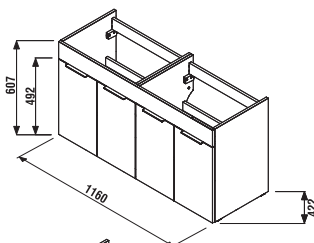

1. **1+1 PACK**
   cabinet + washbasin
   - Safe delivery
   - Space-saving transport packaging
   - Simple handling

The vanity unit is not available as a spare part.