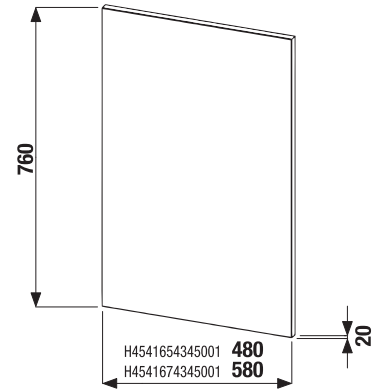

Article number	Description
H4541654345001	mirror 50 cm on board
H4541674345001	mirror 60 cm on board