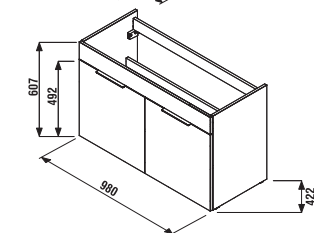

1. **1+1 PACK**
   cabinet + washbasin
   - Safe delivery
   - Space-saving transport packaging
   - Simple handling

The vanity unit is not available as a spare part.