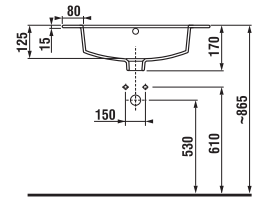

1. **1+1 PACK**
   cabinet + washbasin
2. Safe delivery
   - Space-saving transport packaging
   - Simple handling