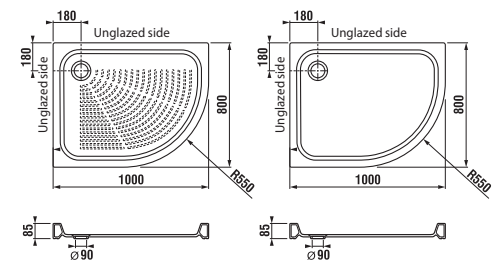

left version H852210

left version H852210