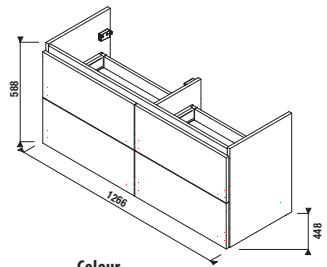

WASHBASINS / MIO-N DESIGN LINE /

DOUBLE WASHBASIN MIO-N 130 CM

Article number Description yyy: 104

H814714xxx1041 double washbasin 130 cm* x

* leveling paste is included in the package

Optional:

H8903490000001 installation kit for washbasins
H8942460000001 space-saving siphon, distance between the corner valves is 200 mm, DN40
H3747300040001 washbasin siphon 5/4" – 32 mm, chrome, brass
H3724200040101 angle valve 3/8"–1/2", chrome, 2 pcs

VANITY UNIT FOR DOUBLE WASHBASIN MIO-N 130 CM

Article number	Description	Colour	
		white/glossy front	ash
H40J7184015001	vanity unit for double washbasin 130×45 cm H814714, 4 drawers	x	
H40J7184013421	vanity unit for double washbasin 130×45 cm H814714, 4 drawers		x

Optional:

H4944021760001 Cube legs for wall-mounted sink cabinets, chrome, 1 pair, 240 mm

For this 4-drawer cabinet, always use one pair of legs for support H4944021760001*.

Please combine these vanity units with the space-saving JIKA siphon H8942460000001.
NOTE: the spacing for corner valves in this case must be 200 mm.

NEW

SMALL WASHBASIN MIO-N 45 CM

Article number Description yyy: 106

H815714xxx1061 small washbasin 45 cm, asymmetric x

Optional:

H8903490000001 installation kit for washbasins
H3724200040101 angle valve 3/8"–1/2", chrome, 2 pcs
H3747300040001 washbasin siphon 5/4" – 32 mm, chrome, brass
H8942490000001 siphon, chromed ABS, height-adjustable from 175 to 270 mm, high of water seal 75 mm, flow-rate capacity of 45 l, with decorative rings (can also be used without decorative rings)

SPECIAL line

NEW

VANITY UNIT FOR WASHBASIN MIO-N 45 CM