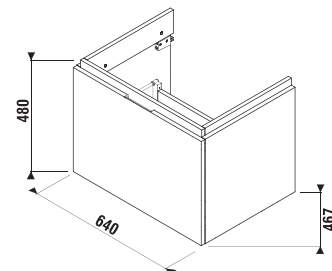

MAGIC FIX JIKA•perla

VANITY UNIT FOR WASHBASIN CUBITO 65 CM

white/glossy front

dark pine

oak

| Article number | Description | Colour | | |
|----------------|---|--------------------|-----------|-----|
| | | white/glossy front | dark pine | oak |
| H40J4243015001 | vanity unit for washbasin 65 cm H810424, 1 drawer | x | | |
| H40J4243014611 | vanity unit for washbasin 65 cm H810424, 1 drawer | | x | |
| H40J4243015191 | vanity unit for washbasin 65 cm H810424, 1 drawer | | | x |