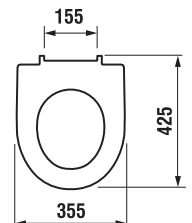

Article number	Description
H8933843000631	duroplast seat and cover, steel hinges