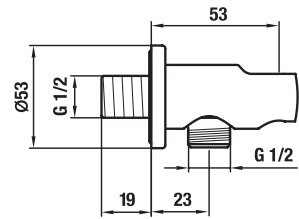

ELBOW CONNECTION CUBITO-N

Article number Description
H3631X00041521 elbow connection 1/2" with hand shower holder

SLIDING BAR CUBITO-N

Article number Description
H3641X00043101 sliding bar, 700 mm