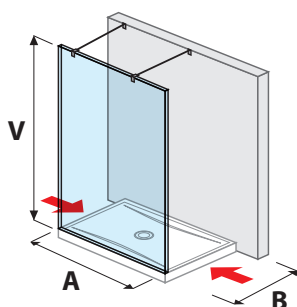

SHOWER SCREENS, ENCLOSURES, DOORS AND TRAYS /

GLASS WALL PURE FIXED 120, 130, 140 CM

Article number	Description
H2674200026681	glass wall, fixed 1200 mm, for a shower tray 1200×800 mm and 1200×900 mm, JIKA perla GLASS finish, incl. two brackets
H2674210026681	glass wall, fixed 1300 mm, for a shower tray 1300×800 mm and 1300×900 mm, JIKA perla GLASS finish, incl. two brackets
H2674220026681	glass wall, fixed 1400 mm, for a shower tray 1400×800 mm and 1400×900 mm, JIKA perla GLASS finish, incl. two brackets

Article number	Glass dimensions (mm)		Shower tray dimensions (mm)	
	X	V	A	B
H267420	1180	2000	1200	800/900
H267421	1280	2000	1300	800/900
H267422	1380	2000	1400	800/900