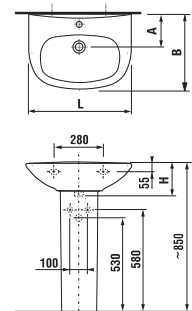

WASHBASINS / ZETA DESIGN LINE /

WASHBASIN ZETA 50 CM

Article number	Description	yyy: 104	109
H810390000yyy1	washbasin 50 cm	X	X
H8193910000001	siphon cover with installation kit (art. no.: H8900130000001) for washbasins 50, 55, 60 cm		

Optional:

H8903490000001	installation kit for washbasins
H8942490000001	siphon, chromed ABS, height-adjustable from 175 to 270 mm, high of water seal 75 mm, flow-rate capacity of 45 l, with decorative rings (can also be used without decorative rings).

WASHBASINS ZETA 50, 55 AND 60 CM WITH PEDESTAL

Article number	Description	yyy: 104	109
H810390000yyy1	washbasin 50 cm	X	X
H810391000yyy1	washbasin 55 cm	X	X
H810392000yyy1	washbasin 60 cm	X	X
H8199500000209	pedestal only for washbasins 50, 55, 60 cm		

Optional:

H8903490000001	installation kit for washbasins
H8942490000001	siphon, chromed ABS, height-adjustable from 175 to 270 mm, high of water seal 75 mm, flow-rate capacity of 45 l, with decorative rings (can also be used without decorative rings).

WASHBASIN ZETA 55 CM

Article number	Description	yyy: 104	109
H810391000yyy1	washbasin 55 cm	X	X
H8193910000001	siphon cover with installation kit (art. no.: H8900130000001) for washbasins 50, 55, 60 cm		

Optional:

H8903490000001	installation kit for washbasins
H8942490000001	siphon, chromed ABS, height-adjustable from 175 to 270 mm, high of water seal 75 mm, flow-rate capacity of 45 l, with decorative rings (can also be used without decorative rings).

PROJECT AND OTHER PRODUCTS