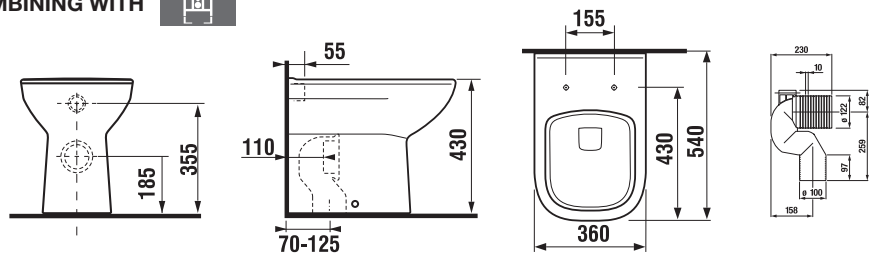

Article number	Description	Outlet	Installation kit
H8216150000001	floorstanding WC, with lid, leaning directly to the wall (including installation kit)	x	x
Optional:			
H8936103000631	duroplast seat and cover Deep by Jika, removable, metal clamps		
H8936113000631	duroplast seat and cover Deep by Jika, removable, metal clamps, Slowclose mechanism		
H8990270000001	outlet elbow Laufen, vertical		

The correct setting for the valve in the concealed module is a flushing volume of 4.5 / 3 litres.

WE RECOMMEND COMBINING WITH

PAGE 129