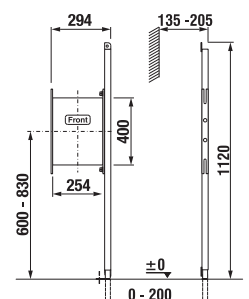

Article number	Description
H8936420000001	System HANDICAP for toilet support handle fixation, designed for mounting onto Modul frames

Right/left variation that can be used for concealed wallhung WC modules, as well as bidets and washbasins.

To install Handicap WC system, you need to bolt up one side of the module to the supporting frame of the concealed module (for WC, washbasin or bidet) and the other side to the metallic plasterboard structure.