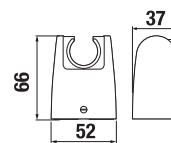

HAND SHOWER HOLDER RIO

Article number	Description
H3691R00045001	hand shower holder, 3 positions, chrome