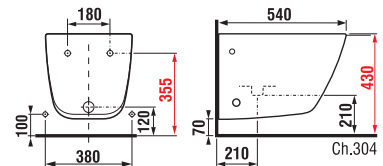

Please mind the connection height.

WE RECOMMEND COMBINING WITH

PAGE 129

Product number xxx = colour number (000 white, 100 JIKA perla).