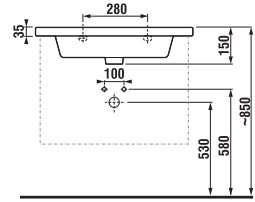

WASHBASINS / MIO-N DESIGN LINE /

WASHBASIN MIO-N 65 CM

JIKA • perla

Article number	Description	yyy: 104
H812714xxx1041	washbasin 65 cm	x
Optional:		
H8903490000001	installation kit for washbasins	
H8942460000001	space-saving siphon, distance between the corner valves is 200 mm, DN40	
H3747300040001	washbasin siphon 5/4" – 32 mm, chrome, brass	
H3724200040101	angle valve 3/8"–1/2", chrome, 2 pcs	

VANITY UNIT FOR WASHBASIN MIO-N 65 CM

Article number	Description	Colour	
		white/glossy front	ash
H40J7154015001	vanity unit for washbasin 65x45 cm H812714, 2 drawers	x	
H40J7154013421	vanity unit for washbasin 65x45 cm H812714, 2 drawers		x

Optional:	
H4944021760001	Cube legs for wall-mounted sink cabinets, chrome, 1 pair, 240 mm

Please combine these vanity units with the space-saving JIKA siphon H8942460000001.
NOTE: the spacing for corner valves in this case must be 200 mm.

WASHBASIN MIO-N 80 CM

JIKA • perla

Article number	Description	yyy: 104
H812716xxx1041	washbasin 80 cm	x
* leveling paste is included in the package		
Optional:		
H8903490000001	installation kit for washbasins	
H8942460000001	space-saving siphon, distance between the corner valves is 200 mm, DN40	
H3747300040001	washbasin siphon 5/4" – 32 mm, chrome, brass	
H3724200040101	angle valve 3/8"–1/2", chrome, 2 pcs	

VANITY UNIT FOR WASHBASIN MIO-N 80 CM

Article number	Description	Colour	
		white/glossy front	ash
H40J7164015001	vanity unit for washbasin 80x45 cm H812716, 2 drawers	x	
H40J7164013421	vanity unit for washbasin 80x45 cm H812716, 2 drawers		x

Optional:	
H4944021760001	Cube legs for wall-mounted sink cabinets, chrome, 1 pair, 240 mm

Please combine these vanity units with the space-saving JIKA siphon H8942460000001.
NOTE: the spacing for corner valves in this case must be 200 mm.