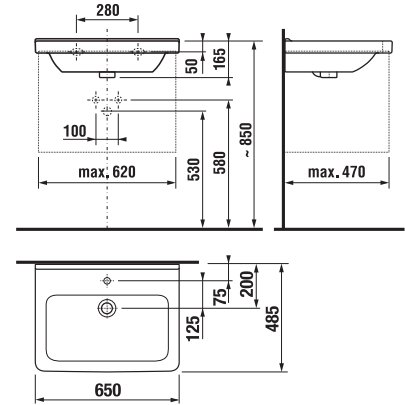

MAGIC FIX JIKA•perla