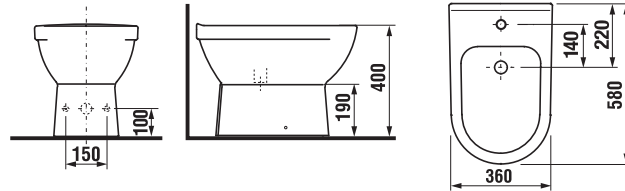

WC COMBINATIONS, FLOORSTANDING WCs AND BIDETS /

FLOORSTANDING BIDET MIO

JIKA•perla

Article number	Description	304	Installation kit
H832712xxx3041	floorstanding bidet	X	X

Spare parts:	Description
H8917530000001	installation kit for standing WCs and bidets with concealed fixing

WC COMBINATION TIGO

Article number	Description	Water inlet
H8242160000001	WC pan, back to wall model, Vario outlet, uses 3/4.5 l in one flush, (recommended with tank H828212)	X
H8282120007411	WC cistern, water inlet on the side, incl. an element against the formation of condensation	X
H8242160002311	WC pan, back to wall model, Vario outlet, uses 3/4.5 l in one flush, (recommended with tank H828213)	X
H8282130007421	WC cistern, bottom water inlet, without element against the formation of condensation	X

Optional:	Description
H8903840000631	duroplast seat and cover, fast-clamping, steel hinges
H8903850000631	duroplast seat and cover, fast-clamping, Slowclose, steel hinges
H8933843000631	duroplast seat and cover, steel hinges
H8990250000001	outlet elbow Vario

Spare parts:	Description
H8282120000001	WC cistern, water inlet on the side, without element against the formation of condensation
H8282130000001	WC cistern, water bottom on the side, without element against the formation of condensation
H8282140000001	cover to cistern
H8974850000001	plastic element against the formation of condensation
AH0000100R	outlet valve Dual Flush
H8913530000001	inlet valve side 3/8", white
H8913540000001	inlet valve bottom 1/2", white
H8913630000001	push button
H8917530000001	installation kit for standing toilets and bidets with concealed mounting
H8941710000001	gasket

SEAT AND COVER TIGO