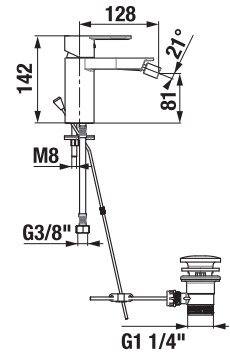

FAUCETS AND SHOWER ACCESSORIES /

BIDET FAUCET MIO-N

Article number	Description
H3411V10041111	bidet single-lever faucet, pedestal type, with automatic waste valve
H3411V10041101	bidet single-lever faucet, pedestal type, without waste valve
Optional:	
H3917100040001	Click-Clack washbasin waste
H3727100040101	angle valve Mio 3/8"-1/2", chrome, 2 pcs

BATHTUB FAUCET WITHOUT A SHOWER SET MIO-N

Article number	Description
H3211V70044001	bathtub single-lever faucet, wall-mounted type, without a shower kit
Optional:	
H3651X00043621	shower kit (hand shower Ø 130 mm, 4 different functions, shower holder, shower hose 1.7 m)
H3651X00043631	shower kit (hand shower 130×130 mm, 4 different functions, shower holder, shower hose 1.7 m)
H3651X00044721	shower kit (hand shower Ø 130 mm, 4 different functions, slide bar, chrome-plated soap dish, shower hose 1.7 m)
H3651X00044731	shower kit (hand shower 130×130mm, 4 different functions, slide bar, chrome-plated soap dish, shower hose 1.7 m)

Combine with the Cubito-N shower accessories.

BATHTUB FAUCET WITH A SHOWER SET MIO-N

Article number	Description
H3211V70041311	bathtub single-lever faucet, wall-mounted type, with a shower set (hand shower Ø 130mm, 4 different functions, shower hose 1.7 m)

SHOWER FAUCET WITHOUT A SHOWER SET MIO-N