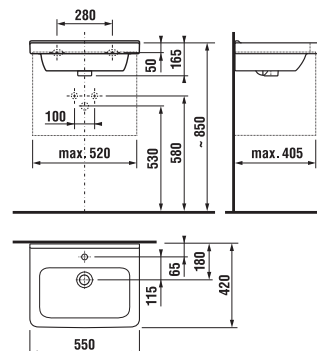

MAGIC FIX JIKA•perla