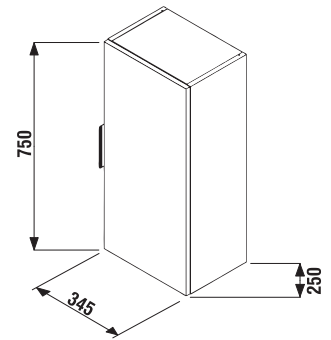

BATHROOM FURNITURE / CUBE /

MEDIUM CABINET CUBE 75 CM

Article number	Description	Colour korpusu	
		white/semi-gloss front	dark oak
H4537111763001	medium cabinet 75 cm, left/right	x	
H4537111763021	medium cabinet 75 cm, left/right		x

NEW

TALL CABINET CUBE

Article number	Description	Colour korpusu	
		white/semi-gloss front	dark oak
H4537211763001	medium cabinet 6 drawers, 1 door left/right	x	
H4537211763021	medium cabinet 6 drawers, 1 door left/right		x

PROJECT AND OTHER PRODUCTS