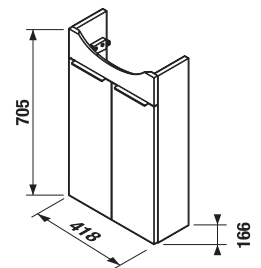

Article number	Description	Colour	
		white	ash
H40J2112005001	vanity unit for small washbasin 45x24 cm H815212, 2 doors, 1 drawer	x	
H40J2112005141	vanity unit for small washbasin 45x24 cm H815212, 2 doors, 1 drawer		x
H8942460000001	space-saving siphon, distance between the corner valves is 200 mm, DN40