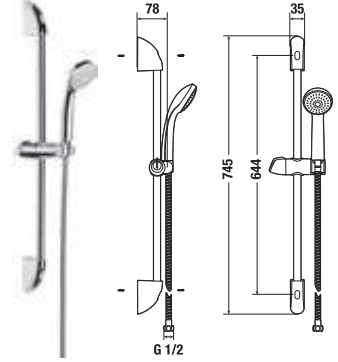

HAND SHOWER RIO

Article number	Description
H3611R00040011	hand shower, single function, chrome