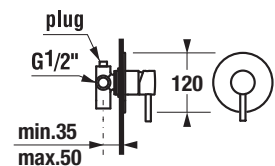

It is recommended to combine with shower sets, accessories and siphons from Mio or Cubito-N and Rio.