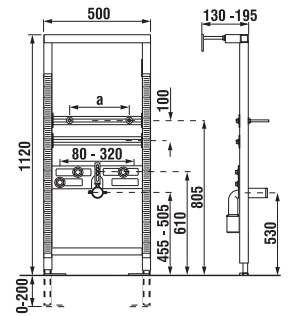

Article number	Description
H893644 000 000 1	WC Fluxor System is a choice for wallhung WCs with a self-supporting steel frame, installed in public rooms - anchored to the floor and the back wall - designed for pressure-water flushing (pressure push-button is included in the package) - optimum pressure of 5-6 bars, minimum pressure of 3 bars - designed for dry installation - structure load-carrying capacity of 400 kg - Roca logo on push-button

Optional:

H893673 000 000 1	straight connection for WC module