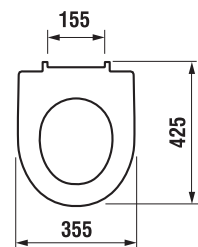

WALLHUNG WCs AND BIDETS /

DUROPLAST SEAT AND COVER LYRA PLUS

Article number	Description
H8903840000631	duroplast seat and cover, fast-clamping, steel hinges
H8903850000631	duroplast seat and cover, fast-clamping, Slowclose, steel hinges
Spare parts:	
H8923840000001	Slowclose hinges for Lyra plus seat H8903850000631, spare part
H8923850000001	metal quick-release clamps for ceramics for Lyra plus H890384/H890385 seat mounting
H8923860000001	set of stops for Lyra plus H890384/H890385 seats

DUROPLAST SEAT AND COVER LYRA PLUS

Article number	Description
H8933843000631	seat and cover, steel hinges – for wallhung WC Lyra plus
H8933853000001	seat and cover, duroplast, Slowclose lowering mechanism, plastic hinges – for wallhung WCs Lyra plus

THERMOPLAST SEAT AND COVER LYRA PLUS

Article number	Description
H8933870000001	thermoplast seat and cover, plastic hinges – for wallhung WC Lyra plus

WALLHUNG BIDET LYRA PLUS

Article number	Description
H8303810003041	wallhung bidet with holes
H8303810003021	wallhung bidet, without side holes for water inlet

Optional:	Description
H8903490008901	installation kit with white covers
H8903490008911	installation kit with chrome-plated covers
H8929920000001	Laufen levelling tape
H8926950000001	Laufen damper kit
H8946140000001	Laufen leveling paste

WE RECOMMEND
COMBINING WITH

PAGE 129