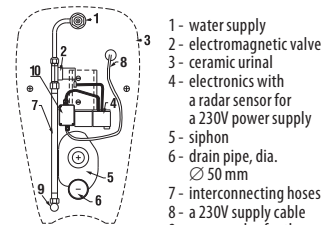

- 1 - water supply
- 2 - electromagnetic valve
- 3 - ceramic urinal
- 4 - electronics with a radar sensor for a 230V power supply
- 5 - siphon
- 6 - drain pipe, dia. Ø 50 mm
- 7 - interconnecting hoses
- 8 - a 230V supply cable
- 9 - corner valve for the water supply
- 10 - power supply 230V AC

RECOMMENDED TO BE COMBINED WITH SUITABLE CONCEALED MODULE FOR URINALS

PAGE 129

PROJECT AND OTHER PRODUCTS