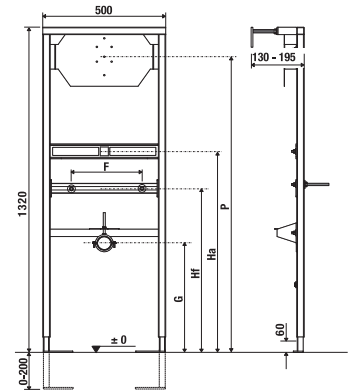

CONCEALED MODULES /

CONCEALED MODULE FOR BIDET

Article number	Description
H896655000001	Bidet System for bidet, - designed for forewall or bearing-wall installation - smoothly adjustable feet, height adjustable from 0 to 200 mm - module height 1120 mm - robust structure, load-carrying capacity of 400 kg - complete mounting kit

CONCEALED MODULE FOR URINAL

Article number	Description
H893601000001	Urinal System for urinal - designed for forewall or bearing-wall installation - smoothly adjustable feet, height adjustable from 0 to 200 mm - module height 1320 mm - robust structure, load capacity 130 kg - waste elbow DN 50 - complete mounting kit

Optional:
H894828000001 automatic flushing device with infra-red sensor (for details see page 161)

For urinal module adjustment follow the technical information of the urinal.

WASTE SINK SYSTEM FOR WASTE SINK

Article number	Description
H893607000001	Waste Sink System for Mira sink (H851049) - with monoblock steel frame - floor and rear-wall anchoring - single or Dual Flush button must be ordered separately - designed for dry installation - single or Dual Flush button - universal flushing valve, push-buttons can be replaced any time - load-carrying capacity of 400 kg - for subsequent walling-in (from 15 to 75 mm) - fixed frame - adjustable final height of the sink - adjustable final height of the water supply connection - angle valve with fixed water inlet through cistern wall - new outlet valve

Faucet and sink are not a part of the sink module. Must be ordered separately.

PROJECT AND OTHER PRODUCTS