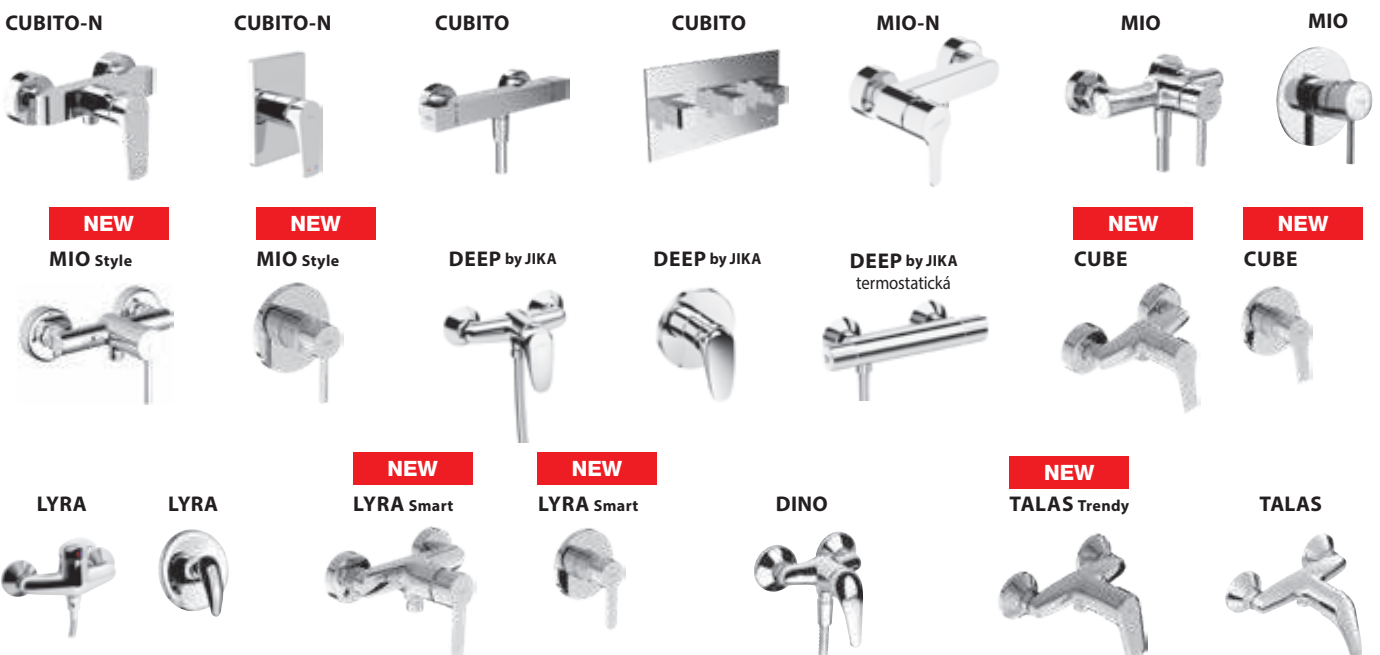

| A | B | H |
|-------|----------|--------|
| 70 cm | 80/90 cm | 200 cm |
| 80 cm | 80/90 cm | 200 cm |

TECHNOLOGY AND BENEFITS

BATHROOM DESIGN LINES

PROJECT AND OTHER PRODUCTS

WASHBASIN FAUCETS

SHOWER FAUCETS