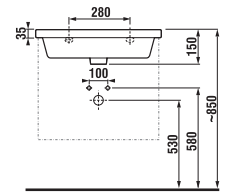

WASHBASINS / MIO-N DESIGN LINE /

WASHBASIN MIO-N 55 CM

JIKA • perla

Article number	Description	yyy: 104
H812712xxx1041	washbasin 55 cm	x
Optional:		
H8903490000001	installation kit for washbasins	
H8942460000001	space-saving siphon, distance between the corner valves is 200 mm, DN40	
H3747300040001	washbasin siphon 5/4" – 32 mm, chrome, brass	
H3724200040101	angle valve 3/8" – 1/2", chrome, 2 pcs	

VANITY UNIT FOR WASHBASIN MIO-N 55 CM

white/glossy front

ash

Article number	Description	Colour	
		white/glossy front	ash
H40J7134015001	vanity unit for washbasin 55x45 cm H812712, 2 drawers	x	
H40J7134013421	vanity unit for washbasin 55x45 cm H812712, 2 drawers		x
Optional:			
H4944021760001	Cube legs for wall-mounted sink cabinets, chrome, 1 pair, 240 mm		

Please combine these vanity units with the space-saving JIKA siphon H8942460000001.
NOTE: the spacing for corner valves in this case must be 200 mm.

WASHBASIN MIO-N 60 CM

JIKA • perla

Article number	Description	yyy: 104
H812713xxx1041	washbasin 60 cm	x
Optional:		
H8903490000001	installation kit for washbasins	
H8942460000001	space-saving siphon, distance between the corner valves is 200 mm, DN40	
H3747300040001	washbasin siphon 5/4" – 32 mm, chrome, brass	
H3724200040101	angle valve 3/8" – 1/2", chrome, 2 pcs	

VANITY UNIT FOR WASHBASIN MIO-N 60 CM

white/glossy front

ash

Article number	Description	Colour	
		white/glossy front	ash
H40J7144015001	vanity unit for washbasin 60x45 cm H812713, 2 drawers	x	
H40J7144013421	vanity unit for washbasin 60x45 cm H812713, 2 drawers		x
Optional:			
H4944021760001	Cube legs for wall-mounted sink cabinets, chrome, 1 pair, 240 mm		

Please combine these vanity units with the space-saving JIKA siphon H8942460000001.
NOTE: the spacing for corner valves in this case must be 200 mm.