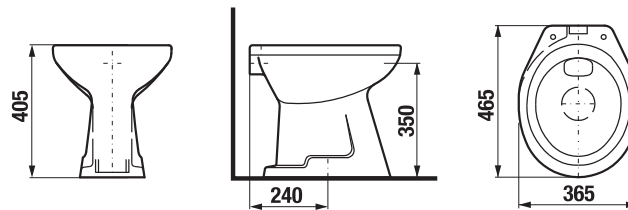

Article number	Description	Outlet
H8212270000001	WC Sam with medium vertical outlet, washdown flushing	↓ x
Optional:		
H8929990000001	installation kit for WC	
H8977010000001	rubber insert - water supply sealing	
H8933703000001	duroplast seat and cover Dino, plastic hinges	
H8932710000001	thermoplast seat and cover Zeta, plastic hinges, adjustable length of 400–440 mm	
H8932710000637	thermoplast seat and cover Zeta, steel hinges (NOTE: limited length adjustability of 407–425 mm).	

WE RECOMMEND
COMBINING WITH

PAGE 129