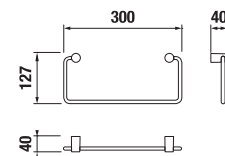

Article number	Description
H3813A40040001	towel ring 30 cm, chrome