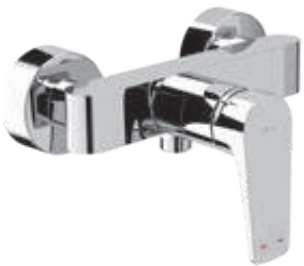

SHOWER FAUCET WITHOUT SHOWER SET CUBITO-N

Article number	Description
H3311X70044001	shower single-lever faucet, wall-mounted type, without a shower kit
Optional:	
H3651X00043621	shower set (hand shower $\varnothing$ 130 mm, 4 functions, hand shower holder, shower hose 1,7 m)
H3651X00043631	shower set (hand shower 130×130 mm, 4 functions, hand shower holder, shower hose 1,7 m)
H3651X00044721	shower set (hand shower $\varnothing$ 130 mm, 4 functions, sliding bar, slide bar soap dish, chrome, shower hose 1,7 m)
H3651X00044731	shower set (hand shower 130×130 mm, 4 functions, sliding bar, slide bar soap dish, chrome, shower hose 1,7 m)
A5B4961TP0	Roca plastic shelf for wall-mounted shower faucet, smoke grey