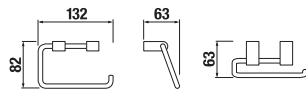

GLASS SHELF 60 CM PURE

| Article number | Description |
|----------------|---------------------------|
| H3853B20040001 | glass shelf 60 cm, chrome |

PAPER HOLDER PURE

| Article number | Description |
|----------------|------------------------------------|
| H3843B20041001 | paper holder without cover, chrome |