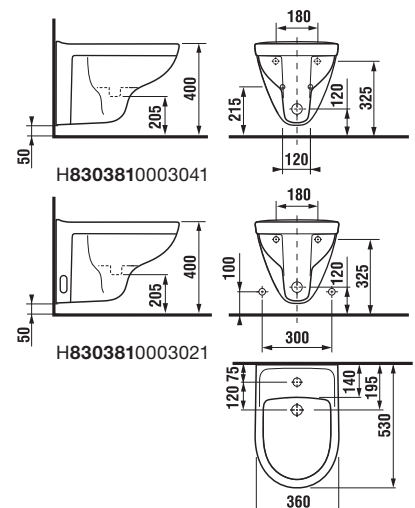

Article number	Description
H8303810003041	wallhung bidet with holes
H8303810003021	wallhung bidet, without side holes for water inlet

Optional:	Description
H8903490008901	installation kit with white covers
H8903490008911	installation kit with chrome-plated covers
H8929920000001	Laufen levelling tape
H8926950000001	Laufen damper kit
H8946140000001	Laufen leveling paste

WE RECOMMEND
COMBINING WITH

PAGE 129