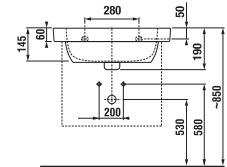

Optional:

H8903490000001	installation kit for washbasins
H3727100040101	angle valve 3/8" - 1/2", chrome, 2 pcs
H3747100040001	washbasin siphon 5/4" - 32 mm, chrome, brass
H8942490000001	siphon, chromed ABS, height-adjustable from 175 to 270 mm, high of water seal 75 mm, flow-rate capacity of 45 l, with decorative rings (can also be used without decorative rings)