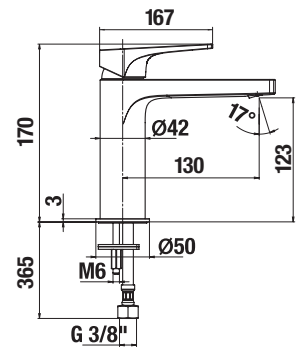

FAUCETS AND SHOWER ACCESSORIES /

WASHBASIN FAUCET CUBITO-N „L“

123 mm

Article number	Description
H3111X10041241	single-lever faucet for washbasin with Click-Clack waste valve, adjustable flow angle, flow rate of 5 l/min, chrome
H3111X10041201	single-lever faucet for washbasin without outlet, adjustable flow angle, flow rate of 5 l/min, chrome

Optional:

H3917100040001	Click-Clack washbasin waste
H3727100040101	Mio angle valve, 3/8"-1/2", chrome-plated, 2 pcs
H3747100040001	Mio washbasin siphon, 5/4" (32 mm), chrome-plated, brass

WASHBASIN FAUCET CUBITO-N „XL“

268 mm

Article number	Description
H3111X80041101	single-lever faucet for washbasin without outlet, adjustable flow angle, flow rate of 5 l/min, chrome

Optional:

H3917100040001	Click-Clack washbasin waste
H3727100040101	Mio angle valve, 3/8"-1/2", chrome-plated, 2 pcs
H3747100040001	Mio washbasin siphon, 5/4" (32 mm), chrome-plated, brass

BIDET FAUCET CUBITO-N

Article number	Description
H3411X10041111	bidet single-lever faucet, pedestal type, with automatic waste valve

Optional:

H3727100040101	angle valve 3/8"-1/2", chrome, 2 pcs