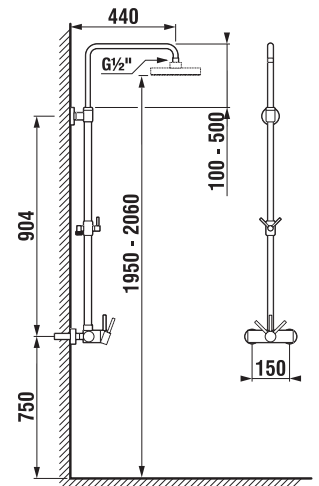

Optional:

H3677100040411	Mio head shower, 1 function, showering part grey plastic
H3677100040421	Mio head shower, 1 function, showering part chrome
H3622700040211	Lyra shower hose 2 m, brass with double-lock, chrome
H3611R00040011	hand shower, 1 function, chrome
H3611R20043311	hand shower, Ø 80 mm, 3 functions
H3611R20041511	hand shower, Ø 100 mm, 1 function
H3611R20043511	hand shower, Ø 100 mm, 3 functions

We recommend Rio shower sets in combination with faucets from the Lyra design line.

Shower hose is not included in the package.