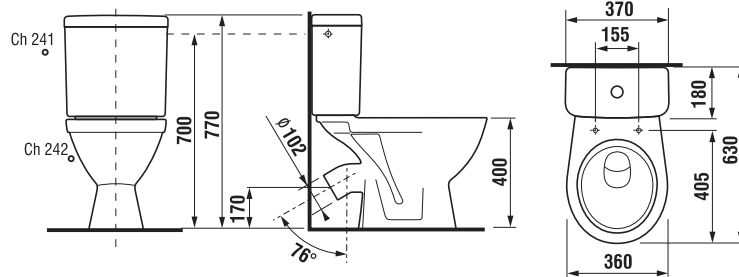

WC COMBINATION WITH VERTICAL OUTLET LYRA PLUS