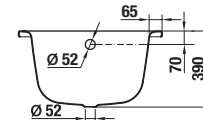

BATHTUBS AND BATH SCREENS /

STEEL BATHTUB ALMA

Areas shown in this colour are not recommended for placing a bathtub outlet or a bathtub mixer outlet.

These areas are recommended for placing a bathtub outlet or a bathtub mixer outlet.

E = edge width of bathtub

Article number	Description	Capacity
H2342640000001	Alma 1 600 mm, with handles	170 l
H2342740000001	Alma 1 700 mm, with handles	180 l

Optional:

H2940120000001	metal feet for Alma, Tanza plus, Tanza and Riga	
H2948150040001	automatic overflow including siphon 40/50 mm, length 550 mm, plastic body of overflow	
H2948160040001	automatic overflow including siphon 40/50 mm, length 550 mm, brass body of overflow	
H2948170040001	automatic overflow with inlet, including siphon 40/50 mm, length 550 mm, plastic body of overflow	
H2948180040001	automatic overflow with inlet, including siphon 40/50 mm, length 550 mm, brass body of overflow	

For Alma steel bathtubs, we recommend to use 1-2 piece bath screens Cubito.

For pictures and technical charts of bathtub overflows, please see page 189.

STEEL BATHTUB TANZA PLUS AND TANZA

Areas shown in this colour are not recommended for placing a bathtub outlet or a bathtub mixer outlet.

These areas are recommended for placing a bathtub outlet or a bathtub mixer outlet.

E, F = edge width of bathtub

TANZA plus - the finest steel bath Jika

Article number	Description	Capacity
H2252010000001	Tanza plus 1 500 × 700 mm	165 l
H2251910000001	Tanza plus 1 600 × 700 mm	180 l
H2251810000001	Tanza plus 1 700 × 700 mm	195 l
H2252310000001	Tanza plus 1 600 × 750 mm	200 l
H2252210000001	Tanza plus 1 700 × 750 mm	210 l

TANZA