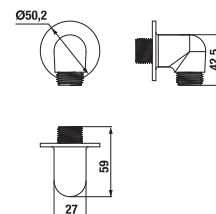

FAUCETS AND SHOWER ACCESSORIES /

SHOWER HOSE CONNECTION RIO

Article number	Description
H3631R00041501	shower hose connection 1/2"