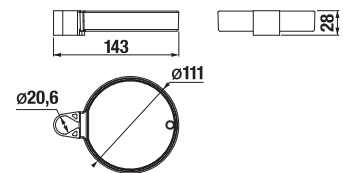

SLIDE BAR SOAP DISH CUBITO-N

Article number Description
H3641X00048111 soap dish for slide bar H3641X00043101, chrome-plated