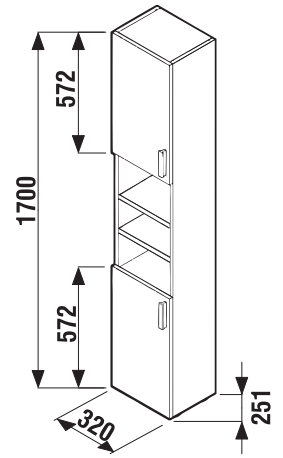

LYRA PACK /

TALL CABINET LYRA

Article number	Description
H4519714323001	tall cabinet, 6 shelves, 2 doors left/right

Lyra collection mirrors and Horizon new lightnings are recommended for Lyra collection.

Customer-selected handle attachment style, either vertical or horizontal.

Benefits of Lyra furniture

The mirror cabinet with a rear storage area is perfectly suited for installation above a washbasin. It's an ideal combination of private storage space inside and open shelving.

Benefits of Lyra pack furniture

Practical packaging of both products (washbasin and cabinet) in a single box.

ACCESSORIES /

FEET FOR THE LYRA VANITY UNITS

Article number	Description
H4944010390001	feet, chrome-plated, 1 pair, 237-247 mm

Benefits of bathroom furniture