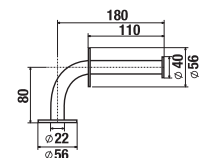

Article number	Description
H3847220001101	toilet roll holder, without a cover, white