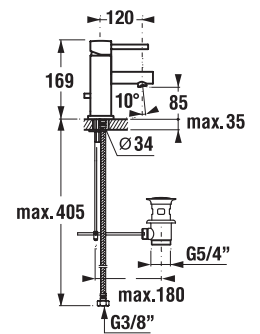

FAUCETS AND SHOWER ACCESSORIES /

MIO

Benefits

- Extended 5-year guarantee
- Ceramic cartridge, Optim Eco system
- Aerators are made from a special material preventing scale deposition, thus eliminating difficult scrubbing
- Wall-mounted bathtub and shower faucets feature non-return valves preventing siphonage of dirty water

Aerators are made from special material on which limescale does not settle; thus, no strenuous cleaning is necessary.

WASHBASIN FAUCET MIO

Article number	Description
H3117110040011	washbasin faucet with pop-up waste valve, chrome

WASHBASIN FAUCET MIO

Article number	Description
H3117180040021	washbasin faucet for washbasin bowls with Click-Clack waste, chrome

RECOMMENDED

Article number	Description
H3727100040101	angle valve 3/8"-1/2", chrome, 2 pcs
H3747100040001	washbasin siphon 5/4" - 32 mm, chrome, brass