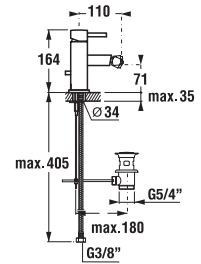

FAUCETS AND SHOWER ACCESSORIES /

BIDET FAUCET MIO

Article number	Description
H3417110040011	bidet faucet with pop-up waste valve, chrome

Optional:	
H3727100040101	angle valve Mio 3/8"-1/2", chrome, 2 pcs

BATHTUB FAUCET WITHOUT SHOWER SET MIO

Article number	Description
H3217170040001	bath/shower wall mounted faucet w/o shower set, chrome

Optional:	
H3607100040201	shower set (hand shower 1 function, hand shower holder, shower hose 1.7 m), chrome
H3607110040201	shower set (hand shower 1 function, sliding bar, hose 1.7 m)

SHOWER FAUCET WITHOUT SHOWER SET MIO

Article number	Description
H3317170040001	shower wall mounted faucet w/o shower set, chrome

Optional:	
H3607100040201	shower set (hand shower 1 function, hand shower holder, shower hose 1.7 m), chrome
H3607110040201	shower set (hand shower 1 function, sliding bar, hose 1.7 m)

BATH/SHOWER CONCEALED FAUCET WITHOUT SHOWER SET MIO

Article number	Description
H3207160040001	concealed bath/shower faucet, chrome

Optional:	
H3607100040201	shower set (hand shower 1 function, hand shower holder, shower hose 1.7 m), chrome
H3607110040201	shower set (hand shower 5 functions, sliding bar, hose 1.7 m)
H3717100040201	washbasin/bathtub spout 1/2", chrome
H3637100040001	elbow connection 1/2", brass, check valve, chrome

SHOWER CONCEALED FAUCET WITHOUT SHOWER SET MIO

Article number	Description
H3307160040001	concealed shower faucet, chrome

Optional:	
H3607100040201	shower set (hand shower 1 function, hand shower holder, shower hose 1.7 m), chrome
H3607110040201	shower set (hand shower 5 functions, sliding bar, hose 1.7 m)
H3637100040001	elbow connection 1/2", brass, check valve, chrome

It is recommended to combine with shower sets, accessories and siphons from Mio or Cubito-N and Rio.