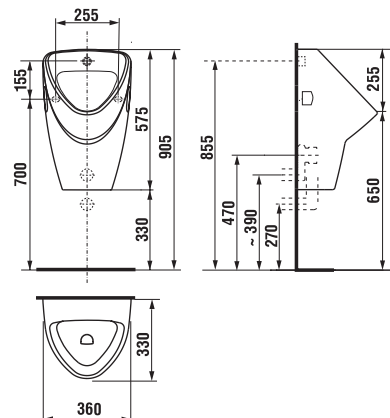

Article number	Description
H8402000000001	siphonic urinal Livo

Optional:	Description
H8925360008901	installation kit Livo with white covers
H8925360008911	installation kit Livo with chrome-plated covers
H8920030000001	siphon, horizontal/vertical outlet
H8948070000001	tube 1/2", inner water inlet
H8948080000001	rubber seal, inner
H8910730000001	Livo urinal strainer

ATTENTION! Installation of Livo urinal requires bolts H892536 (thread length 40 mm).

RECOMMENDED TO BE COMBINED WITH SUITABLE CONCEALED MODULE FOR URINALS

PAGE 129

URINALS WITH INSIDE WATER INLET FLUSHING DEVICE WITH INFRA-RED SENSOR

Article number	Description
H8948280000001	automatic flushing device with infra-red sensor - for urinals with inside water inlet H843060, H840200

- reacts to a person present in front of the urinal at the distance below 0.7 m for more than 7.5 secs.
- flushing takes place upon person leaving the zone covered by the sensor
- flushing time can be pre-set from 0.5 to 15.5 secs.
- flushing time setting and optional sensor turn-off via remote control device SLD 03 H894078
- sensor turn-off feature
- automatic flushing 24 hours upon the last valve activation
- to be combined with H8936010000001 URINAL SYSTEM for urinal

technical specifications:

- stainless steel cover dimensions: 170 x 170 x 10 mm
- installation box dimensions: approx. 140 x 140 x 75 mm
- supply voltage: 24 VDC
- power input: 7 W
- range covered: 0.3 - 0.7 m
- recommended operating pressure: 0.1 - 0.6 MPa
- flow rate: 12 l/min. (estimated)
- water inlet: external thread G 3/4"
- water outlet: external thread G 3/4"

Optional:	Description
H8950910000001	power supply for one Golem/Livo Antivandal/Domino Sensor urinal 24 V, DC
H8950710000001	power supply for up to five Golem/Livo Antivandal/Domino Sensor urinal 24 V, DC
H8950720000001	power supply for up to nine Golem/Livo Antivandal/Domino Sensor urinal 24 V, D

Spare parts:	Description
H8940720000001	infra-red sensor for flushing device (for H894828), service part