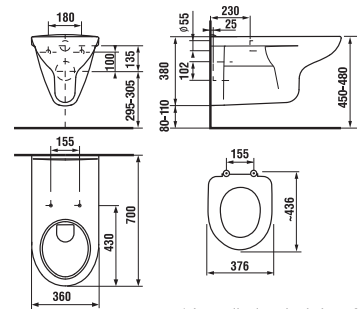

WE RECOMMEND
COMBINING WITH

PAGE 129

In order to combine an enlarged wall-hung WC Deep by Jika H820642 with the concealed toilet module Handicap System, it is necessary to use extension mounting kit, H8901100000001.

Wall-hung H820642 is compatible with pneumatic set H895643.

* Installation height of bathroom equipment must correspond to current guidelines for barrier-free use for buildings in the given country.