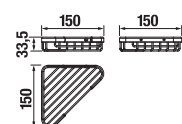

Article number	Description
H3853D30040301	corner grated container, 15 x 15 cm, chrome