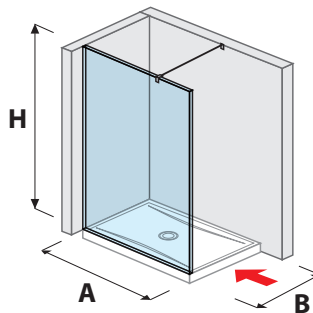

LYRA PLUS single

80 × 190 cm
90 × 190 cm
- transparent glass
- stripy glass

LYRA PLUS pivot-type

80 × 190 cm
90 × 190 cm
- transparent glass
- stripy glass

LYRA PLUS folding

80 × 190 cm
90 × 190 cm
- transparent glass
- stripy glass

FRAMELESS GLASS WALLS / WALK IN

glass wall PURE fixed 120, 130, 140 cm

| A | B | H |
|--------|----------|--------|
| 120 cm | 80/90 cm | 200 cm |
| 130 cm | 80/90 cm | 200 cm |
| 140 cm | 80/90 cm | 200 cm |

glass wall PURE side-mounted 70, 80 cm

| A | B | H |
|-------|----------|--------|
| 70 cm | 80/90 cm | 200 cm |
| 80 cm | 80/90 cm | 200 cm |

glass wall PURE side-mounted 90, 100, 120, 130, 140 cm

| A | B | H |
|--------|----------|--------|
| 90 cm | 90 cm | 200 cm |
| 100 cm | 80 cm | 200 cm |
| 120 cm | 80/90 cm | 200 cm |
| 130 cm | 80/90 cm | 200 cm |
| 140 cm | 80/90 cm | 200 cm |

glass wall PURE „L“ 120, 130, 140 x 80 cm | 120, 130, 140 x 90 cm

| A | B | H |
|--------|----------|--------|
| 120 cm | 80/90 cm | 200 cm |
| 130 cm | 80/90 cm | 200 cm |
| 140 cm | 80/90 cm | 200 cm |