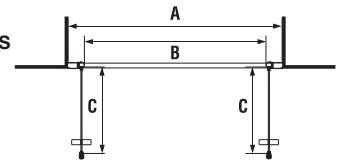

Double pivot-type shower door 800, 900 mm, white profile, left/right, 5 mm transparent glass or stripy glass with special JIKA perla GLASS treatment, white handles.

Article number	Dimension (mm)	Height (mm)	Thickness (mm)	Glass design
H2563810006681	800	1900	4	transparent
H2563810006651	800	1900	4	matt stripes
H2563820006681	900	1900	4	transparent
H2563820006651	900	1900	4	matt stripes