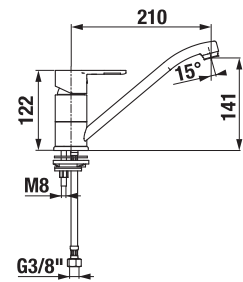

FAUCETS AND SHOWER ACCESSORIES /

SHOWER FAUCET WITH A SHOWER SET MIO-N

Article number	Description
H3311V70041311	shower single-lever faucet, wall-mounted type, with a shower set (hand shower $\varnothing$ 130 mm, 4 different functions, shower hose 1.7 m)

SINK FAUCET MIO-N

Article number	Description
H3511V10042301	sink faucet, pedestal type with swivel spout, chrome-plated