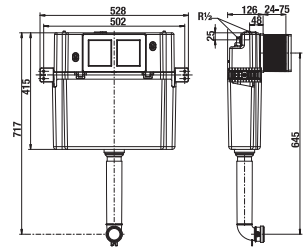

Article number	Description
H895650000001	Basic Tank System for floorstanding closets, - wall-mounting and masonry casing required - frame suitable for floorstanding WCs - anti-dew insulated cistern - simple wall-mounting - silent inlet valve - replaceable push-buttons - new outlet valve to be able to flush 4,5/3l - Insulated elbow, protects from dew formation at the module and water pipes