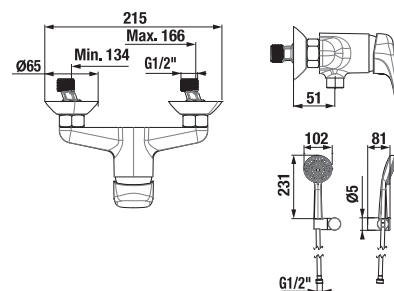

It is recommended to combine with shower sets, accessories and siphons from Mio and Rio or Cubito-N.

FAUCETS AND SHOWER ACCESSORIES /

SHOWER FAUCET WITH A SHOWER KIT DEEP BY JIKA

| Article number | Description |
|----------------|---|
| H3311U70041311 | shower faucet, wall-mounted, with a shower kit (hand shower \varnothing 80 mm, 3 different functions, shower hose 170 cm, hand shower holder) |
| H3311U70044001 | shower faucet, wall-mounted, without a shower kit |