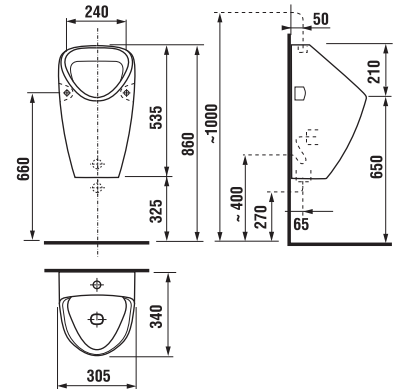

Article number	Description
H8430610000001	siphonic urinal Golem
Optional:	
H8903490008901	installation kit with white covers
H8903490008911	installation kit with chrome-plated covers
H8920030000001	siphon, horizontal/vertical outlet
H8910620000001	Golem urinal strainer

**RECOMMENDED TO BE
COMBINED WITH SUITABLE
CONCEALED MODULE
FOR URINALS**

PAGE 129