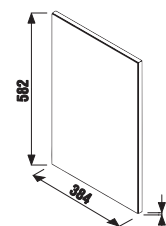

Article number	Description	Colour			
		white/semi-gloss front	grey	dark oak	cherry
H4535141753001	vanity unit with 1 reversible door, incl. washbasin 40 × 23 cm, with tap hole on the right, mirror and lighting	x			
H4535141753011	vanity unit with 1 reversible door, incl. washbasin 40 × 23 cm, with tap hole on the right, mirror and lighting		x		
H4535141753021	vanity unit with 1 reversible door, incl. washbasin 40 × 23 cm, with tap hole on the right, mirror and lighting			x	
H4535141753081	vanity unit with 1 reversible door, incl. washbasin 40 × 23 cm, with tap hole on the right, mirror and lighting				x
Spare parts:					
H47J7303200001	Moonbox New Lighting, LED, IP 44, 1×8W, 510 lm, 300×25×83 mm, for mounting on glass, plate and mirror cabinet				

The vanity unit is not available as a spare part.

Benefits of bathroom furniture