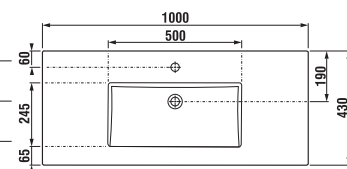

VANITY UNIT WITH WASHBASIN CUBE 100 CM

white/semi-gloss front

dark oak

| Article number | Description | Colour | |
|----------------|--|------------------------|----------|
| | | white/semi-gloss front | dark oak |
| H4536511763001 | vanity unit with 2 doors incl. washbasin 100 × 43 cm | x | |
| H4536511763021 | vanity unit with 2 doors incl. washbasin 100 × 43 cm | | x |