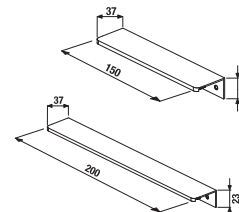

FEET FOR FURNITURE CUBE

| Article number | Description |
|----------------|--|
| H4944021760001 | Cube feet, chrome-plated, 1 pair, 237-247 mm |

CONNECTION DIMENSIONS FOR FURNITURE / CUBE /

It is recommended to combine Cube design line with mirrors of Clear and Lyra design line found in section Mirrors and lighting.