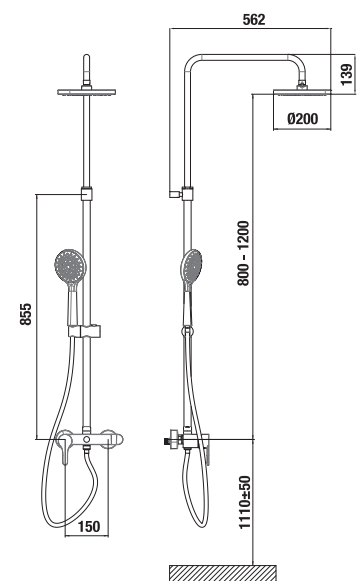

Article number	Description
H3311V70045711	shower column (shower single-lever mixer faucet, head shower Ø 200 mm, hand shower Ø 130 mm, 4 different functions, shower hose 1.7 m)