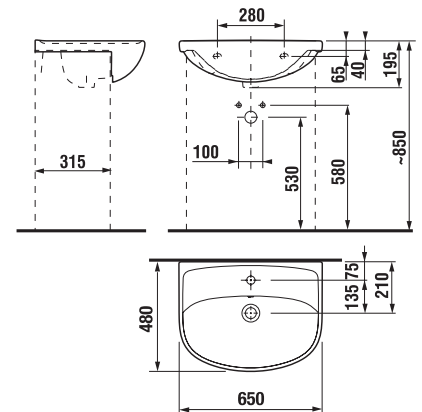

COUNTERTOP WASHBASIN LYRA PLUS 65 CM

Article number	Description	yyy: 104
H813384000yyy1	washbasin 65 cm	X
Optional:		
H8903490000001	installation kit for washbasins