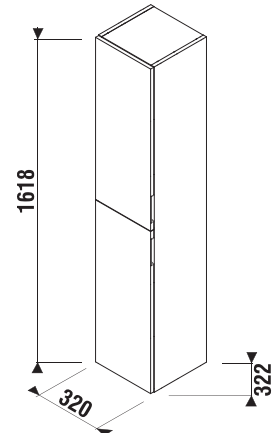

Article number	Description	Colour		
		white/ glossy front	dark pine	oak
H43J4222305001	tall cabinet, 2 doors (left/right hinged), 5 shelves (1 fixed, 4 glass)	x		
H43J4222304611	tall cabinet, 2 doors (left/right hinged), 5 shelves (1 fixed, 4 glass)		x	
H43J4222305191	tall cabinet, 2 doors (left/right hinged), 5 shelves (1 fixed, 4 glass)			x

Combine Cubito bathroom furniture with Clear mirrors in the Mirrors & Lighting section.

Glass shelf thickness is 6 mm.

Benefits of bathroom furniture