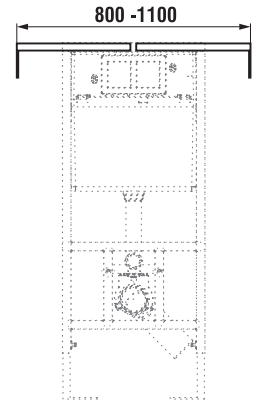

CONCEALED MODULES /

WC SYSTEM MODULE FOR WALLHUNG CLOSETS OF A PANEL-BUILDING SANITARY UNIT

Article number	Description
H893650 000 000 1	Panel set for frame H895652 mounting into side walls of a panel-building sanitary unit

Advantages: – width range from 800 to 1100 mm

Ideal solution for a panel-building bathroom

This option will be appreciated by all customers that are planning a renovation of their panel-building bathroom, including installation of a wallhung WC. This option is namely designed for installations with a plumbing system behind the module (such as water and sewage pipelines, heating-ventilation systems, gas pipes, etc.). Thanks to its adjustable side mountings for universal installation, JIKA Pro WC System module can be adapted to any panel-building bathroom.

WC SYSTEM MODULE FOR WALLHUNG CLOSETS

Article number	Description
H893644 000 000 1	WC Fluxor System is a choice for wallhung WCs with a self-supporting steel frame, installed in public rooms - anchored to the floor and the back wall - designed for pressure-water flushing (pressure push-button is included in the package) - optimum pressure of 5-6 bars, minimum pressure of 3 bars - designed for dry installation - structure load-carrying capacity of 400 kg - Roca logo on push-button

Optional:

H893673 000 000 1	straight connection for WC module

CONCEALED MODULE FOR WASHBASIN

Article number	Description
H893656 000 000 1	Washbasin System - designed for forewall installation or wall-mounting - smoothly adjustable feet, height adjustable from 0 to 200 mm - module height 1120 mm - robust structure, load-carrying capacity of 150 kg - rubber adapter of the waste elbow from DN 50 to 40 (included) - complete mounting kit - height-adjustable

CONCEALED MODULE FOR BIDET