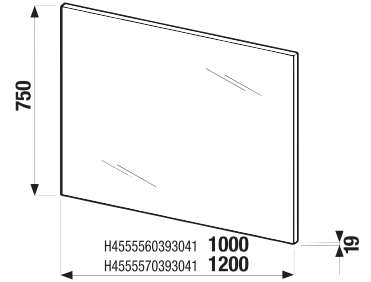

MIRRORS AND LIGHTING /

MIRROR CUBE ON BOARD 100, 120 x 75 CM

| Article number | Description |
|----------------|-----------------------------|
| H4555560393041 | mirror on board 100 x 75 cm |
| H4555570393041 | mirror on board 120 x 75 cm |