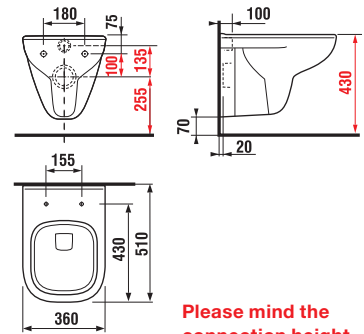

Article number	Description
H8206100000001	wallhung WC, washdown flushing

Optional:	Description
H8936103000631	duroplast seat and cover Deep by Jika, removable, metal clamps
H8936113000631	duroplast seat and cover Deep by Jika, removable, metal clamps, Slowclose mechanism
H8929920000001	Laufen levelling tape
H8926950000001	Laufen damper kit
H8946140000001	Laufen leveling paste

The correct setting for the valve in the concealed module is a flushing volume of 4.5 / 3 liters.

WE RECOMMEND COMBINING WITH PAGE 129

DUROPLAST SEAT AND COVER DEEP BY JIKA

Article number	Description
H8936103000631	duroplast seat and cover Deep by Jika, removable, metal clamps
H8936113000631	duroplast seat and cover Deep by Jika, removable, metal clamps, Slowclose mechanism
H8916120000631	fast-clamping steel hinges for duroplast seat and cover Deep by Jika H893610/H893611
H8914250000001	bolt caps for duroplast seat and cover H893610/H893611