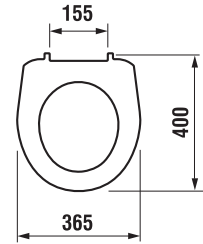

SPARE PARTS FOR WC COMBINATIONS LYRA PLUS (H826384, H826386, H826387)

Article number	Description	Water inlet	Flushing mechanism	Outlet
H8243840000001	WC pan			x
H8243860000001	WC pan			x
H8243870000001	WC pan			x
H8283820000001	WC cistern	x		
H8283820002411	WC cistern	x	x	
H8283830000001	WC cistern		x	
H8283830002421	WC cistern		x	x
H8913530000001	inlet valve	x		
H8913540000001	inlet valve		x	
H8913630000001	push button D2D			
H8913620000001	outlet valve D2D			
H8283840000001	cover to cistern Lyra plus