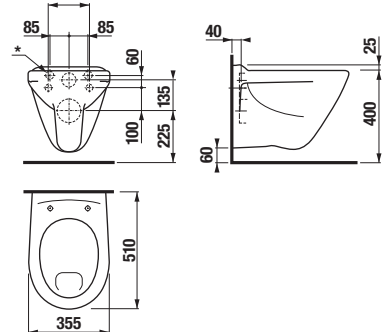

BARRIER-FREE BATHROOM /

WALLHUNG WC WITH EXTENDED LENGTH DEEP BY JIKA

Article number Description

H8206420000001 wallhung WC washdown, length 70 cm

Optional:

H8932823000001 duroplast seat without cover, plastic hinges

H8932823000631 duroplast seat without cover, steel hinges

H8901100000001 extension supply pipe (1 m $\varnothing$ 45 mm) to connect the wallhung WC to the standard built-in cisterns

WE RECOMMEND
COMBINING WITH

PAGE 129

In order to combine an enlarged wall-hung WC Deep by Jika H820642 with the concealed toilet module Handicap System, it is necessary to use extension mounting kit, H8901100000001.

Wall-hung H820642 is compatible with pneumatic set H895643.

* Installation height of bathroom equipment must correspond to current guidelines for barrier-free use for buildings in the given country.

PNEUMATIC SET

Tube length 2.35 m.

Article number Description

H8956430000001 pneumatic set for concealed modules
H895651/H895652

WALLHUNG WC PROFIL WITH WASH-OUT FLUSHING

Article number Description

H8202280000001 wallhung WC, wash-out flushing

Optional:

H8932710000001 thermoplast seat and cover Zeta, plastic hinges, adjustable length of 400–440 mm

H8933703000001 duroplast seat and cover Dino, plastic hinges

H8933703000631 duroplast seat and cover Dino, steel hinges

H8932740000001 duroplast seat and cover Zeta, plastic hinges, adjustable length

H8932760000001 duroplast seat and cover Zeta, Slowclose lowering mechanism, plastic hinges

H8926950000001 Laufen damper kit

H8946140000001 Laufen leveling paste

WE RECOMMEND
COMBINING WITH

PAGE 129