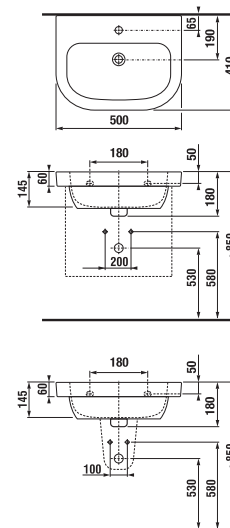

WASHBASINS / DEEP BY JIKA DESIGN LINE /

WASHBASIN DEEP BY JIKA 50 CM

Article number	Description	yyy: 104 109 134 139			
H812611000yyy1	washbasin 50 cm	X	X	X	X
H8196110000001	siphon cover with installation kit (art. nr.: H890013 0000001)				

Optional:

H8903490000001	installation kit for washbasins
H3727100040101	angle valve 3/8"-1/2", chrome, 2 pcs
H3747100040001	washbasin siphon, 5/4" - 32 mm, chrome, brass
H8942490000001	siphon, chromed ABS, height-adjustable from 175 to 270 mm, high of water seal 75 mm, flow-rate capacity of 45 l, with decorative rings (can also be used without decorative rings)

VANITY UNIT FOR WASHBASIN DEEP BY JIKA 50 CM

Article number	Description	Colour		
		white	ash	golden oak
H4541314345001	vanity unit for washbasin 50 cm, 1 drawer, rounded front	X		
H4541314343401	vanity unit for washbasin 50 cm, 1 drawer, rounded front		X	
H4541314343411	vanity unit for washbasin 50 cm, 1 drawer, rounded front			X

WASHBASINS WITH PEDESTAL DEEP BY JIKA 50, 55, 60 and 65 CM

Article number	Description	yyy: 104 109 134 139			
H812611000yyy1	washbasin 50 cm	X	X	X	X
H812612000yyy1	washbasin 55 cm	X	X		
H812613000yyy1	washbasin 60 cm	X	X		
H812614000yyy1	washbasin 65 cm	X			
H8196100000001	pedestal				

Optional:

H8903490000001	installation kit for washbasins
H3727100040101	angle valve 3/8"-1/2", chrome, 2 pcs
H3747100040001	washbasin siphon 5/4" - 32 mm, chrome, brass
H8942490000001	siphon, chromed ABS, height-adjustable from 175 to 270 mm, high of water seal 75 mm, flow-rate capacity of 45 l, with decorative rings (can also be used without decorative rings)

	L	B	A	H	C	D
H812611000yyy1	500	410	190	180	50	180
H812612000yyy1	550	420	195	190	50	280
H812613000yyy1	600	450	195	190	50	280
H812614000yyy1	650	480	195	190	50	280