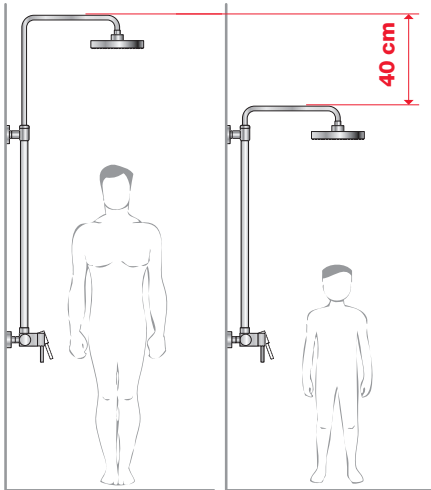

FAUCETS AND SHOWER ACCESSORIES /

PULL-OUT SINK FAUCET LYRA

| Article number | Description |
|----------------|------------------------------|
| H3512710043001 | pull-out sink faucet, chrome |

40 cm height-adjustable