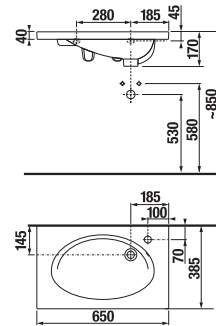

WASHBASINS / TIGO DESIGN LINE /

WASHBASIN TIGO 65 CM

Article number	Description	106
H8122160001061	washbasin 65 cm	x

Optional:

H3812110040001	front-mounted towel rail for Tigo 65 cm washbasin, stainless steel
H3812140040001	side-mounted towel rail for Tigo washbasins, left/right, stainless steel

Front and side holders cannot be installed at the same time.