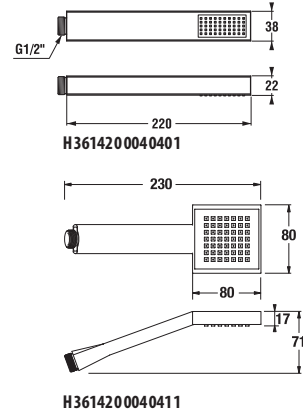

FAUCETS AND SHOWER ACCESSORIES /

HAND SHOWER CUBITO

H3614200040401

H3614200040411

Article number	Description
H3614200040401	hand shower Cubito I., chrome
H3614200040411	hand shower Cubito II., chrome

Clean touch
Function that facilitates cleaning of shower jets; soft rubbers guarantee easy removal of limescale.

HAND SHOWER HOLDER CUBITO

Article number	Description
H3847370040001	hand shower holder