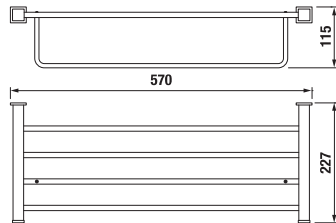

GLASS SHELF CUBITO

| Article number | Description |
|----------------|-----------------------------|
| H3857310040001 | glass shelf, 500 mm, chrome |

MAGAZINE BASKET CUBITO

| Article number | Description |
|----------------|-------------------------------------|
| H3857320040001 | square wire magazine basket, chrome |