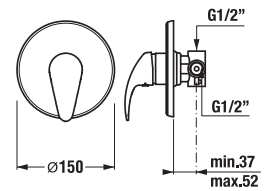

FAUCETS AND SHOWER ACCESSORIES /

BATH/SHOWER FAUCET WITHOUT SHOWER SET LYRA

Article number	Description
H3212770040001	bath/shower faucet without shower set, chrome

Optional:	
H3651R00043611	shower set (hand shower $\varnothing$ 100 mm, 3 functions, holder, shower hose 1.7 m, chrome)
H3651R00043731	shower set (hand shower $\varnothing$ 100 mm, 3 functions, sliding bar, shower hose 1.7 m, chrome)

SHOWER FAUCET WITHOUT SHOWER SET LYRA

Article number	Description
H3312770040001	shower faucet without shower set, chrome

Optional:	
H3651R00043611	shower set (hand shower $\varnothing$ 100 mm, 3 functions, holder, shower hose 1.7 m, chrome)
H3651R00043731	shower set (hand shower $\varnothing$ 100 mm, 3 functions, sliding bar, shower hose 1.7 m, chrome)

BATH/SHOWER CONCEALED FAUCET LYRA

Article number	Description
H3212760040001	bath/shower concealed faucet, chrome

Optional:	
H3651R00043611	shower set (hand shower $\varnothing$ 100 mm, 3 functions, holder, shower hose 1.7 m, chrome)
H3651R00043731	shower set (hand shower $\varnothing$ 100 mm, 3 functions, sliding bar, shower hose 1.7 m, chrome)

SHOWER CONCEALED FAUCET LYRA

Article number	Description
H3312760040001	shower concealed faucet, chrome

Optional:	
H3651R00043611	shower set (hand shower $\varnothing$ 100 mm, 3 functions, holder, shower hose 1.7 m, chrome)
H3651R00043731	shower set (hand shower $\varnothing$ 100 mm, 3 functions, sliding bar, shower hose 1.7 m, chrome)

SINK FAUCET LYRA

Article number	Description
H3512710042001	sink faucet, long swivel spout, chrome
H3112710040101	sink faucet, short swivel spout, chrome

It is recommended to combine with Rio accessories.