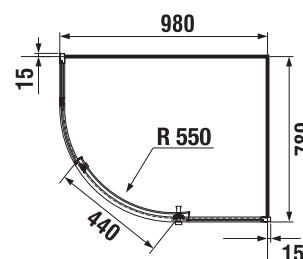

Corner shower enclosure, asymmetric, bright chrome, JIKA perla surface treatment (inner side), transparent glass.

Article number	Dimension (mm)	Height (mm)	Thickness (mm)	Glass design
H2512110026681	980 × 780	1950	6	transparent
H2512110026661	980 × 780	1950	6	arctic

charge 668 – transparent glass
charge 666 – dekor arctic

Shower enclosure Tigo is compatible with shower tray Tigo.