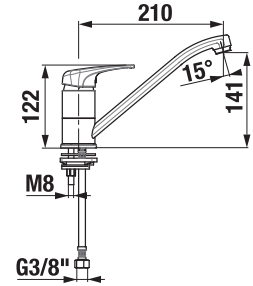

FAUCETS AND SHOWER ACCESSORIES /

SINK FAUCET WITH LONG SPOUT DEEP BY JIKA

| Article number | Description |
|----------------|--|
| H3511U10042301 | sink faucet, pedestal type, swivel spout length 210 mm |