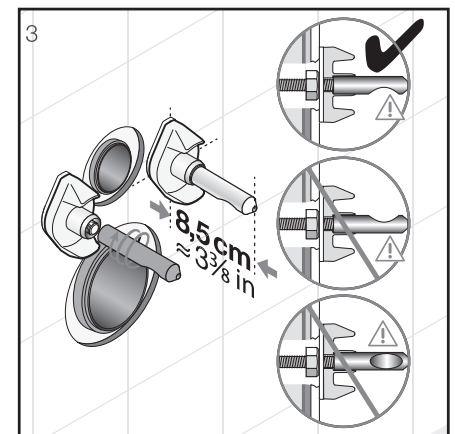

Installation Mio rimless

You can find an installation video at www.youtube.com

PROJECT AND
OTHER PRODUCTS