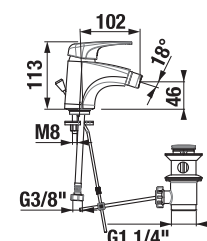

FAUCETS AND SHOWER ACCESSORIES /

SINK FAUCET WITH LONG SPOUT DEEP BY JIKA

| Article number | Description |
|----------------|--|
| H3511U10042301 | sink faucet, pedestal type, swivel spout length 210 mm |