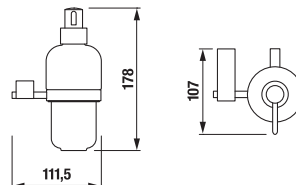

CERAMIC LOTION DISPENSER CUBITO

Article number H3847350040001
Description ceramic lotion dispenser wall model, complete, chrome