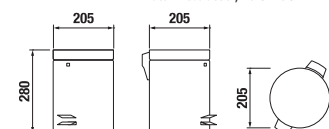

Article number	Description
H3893D30042001	trash basket, polished stainless steel, volume 5 l