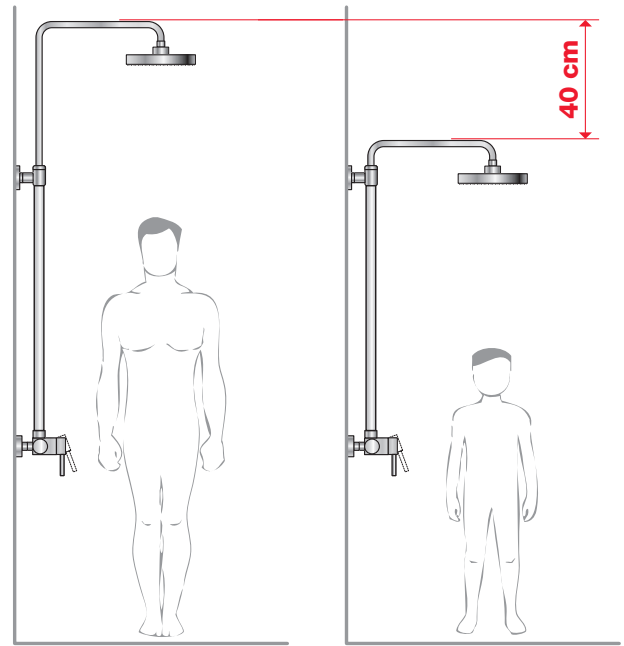

Telescopic shower column Mio-N

40 cm height-adjustable

- Head shower Ø 200 mm, ABS
- Height-adjustable slide bar, sliding range of 40 cm
- Fixed holder built into the faucet body
- Sliding holder on the slide bar
- Hand-spray Ø 130 mm with four different functions
- Shower hose 1.7 m equipped with anti-twist system.

SHOWER COLUMN MIO-N

Article number	Description
H3311V70045711	shower column (shower single-lever mixer faucet, head shower Ø 200 mm, hand shower Ø 130 mm, 4 different functions, shower hose 1.7 m)