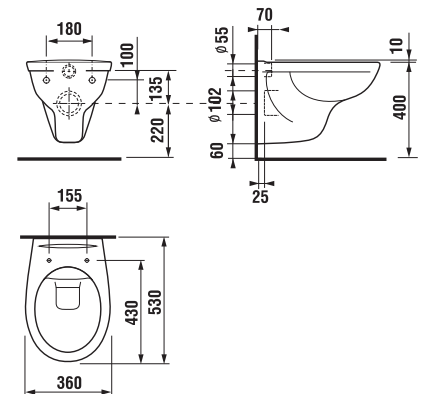

WE RECOMMEND COMBINING WITH

PAGE 129

POSSIBILITY 1+1 PACK - H860377

PROJECT AND OTHER PRODUCTS