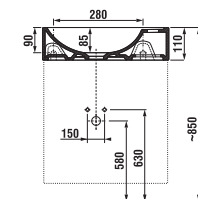

Article number	Description	Colour			
		white/semi-gloss front	grey	dark oak	cherry
H4535141753001	vanity unit with 1 reversible door, incl. washbasin 40 × 23 cm, with tap hole on the right, mirror and lighting	x			
H4535141753011	vanity unit with 1 reversible door, incl. washbasin 40 × 23 cm, with tap hole on the right, mirror and lighting		x		
H4535141753021	vanity unit with 1 reversible door, incl. washbasin 40 × 23 cm, with tap hole on the right, mirror and lighting			x	
H4535141753081	vanity unit with 1 reversible door, incl. washbasin 40 × 23 cm, with tap hole on the right, mirror and lighting				x
Spare parts:					
H47J7303200001	Moonbox New Lighting, LED, IP 44, 1×8W, 510 lm, 300×25×83 mm, for mounting on glass, plate and mirror cabinet				

The vanity unit is not available as a spare part.

Benefits of bathroom furniture