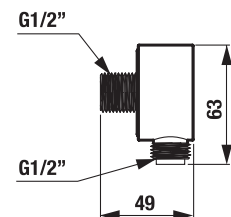

Article number	Description
H3621X00002731	shower hose 1,7 m, PVC Satin

All shower hoses feature this anti-twist system, concealed in the hose cone.