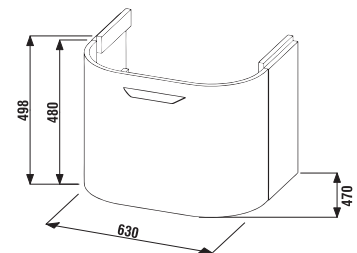

Article number Description

Article number	Description	Colour		
		white	ash	golden oak
H4541344345001	vanity unit for washbasin 65 cm, 1 drawer, rounded front	X		
H4541344343401	vanity unit for washbasin 65 cm, 1 drawer, rounded front		X	
H4541344343411	vanity unit for washbasin 65 cm, 1 drawer, rounded front			X