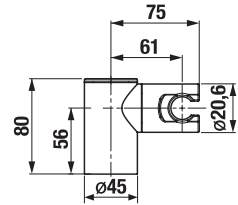

FAUCETS AND SHOWER ACCESSORIES /

HAND SHOWER HOLDER CUBITO-N

Article number Description
H3691X00045001 hand shower holder, adjustable