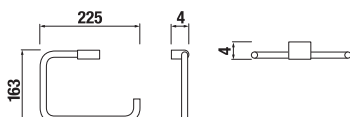

TOWEL RING PURE

| Article number | Description |
|----------------|-----------------------------------|
| H3813B40040001 | towel ring 22.5 x 12.5 cm, chrome |

TOWEL RING PURE

| Article number | Description |
|----------------|-----------------------------------|
| H3813B40044001 | towel ring 22.5 x 16.5 cm, chrome |