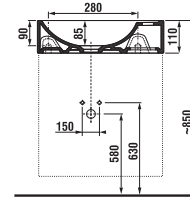

The vanity unit is not available as a spare part.