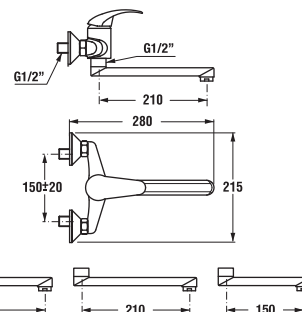

MEDICAL HANDLE LYRA

| Article number | Description |
|----------------|------------------------|
| H3912700040001 | medical handle, chrome |

BIDET FAUCET LYRA

| Article number | Description |
|----------------|----------------------------------|
| H3412710040011 | bidet faucet with pop-up, chrome |