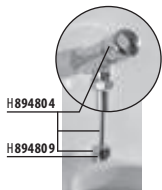

RECOMMENDED VALVES FOR URINALS GOLEM H843061, LIVO H840201 AND KORINT H844100

inlet fitting with with pressure valve

Optional:	Description
H894804	set (cap, tube) with timer
H894809	rubber sealing for urinals
H892003	plastic siphon (horizontal/vertical outlet)*/**

* suitable for use with urinals Golem and Livo
** SPECIAL line