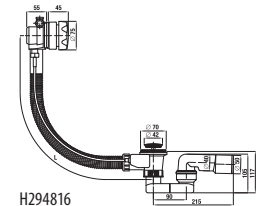

BATHTUBS AND BATH SCREENS /

BATHTUB OVERFLOWS

Article number	Description
H2948150040001	automatic overflow including siphon 40/50 mm, length 550 mm, plastic body of overflow
H2948160040001	automatic overflow including siphon 40/50 mm, length 550 mm, brass body of overflow
H2948170040001	automatic overflow with inlet, including siphon 40/50 mm, length 550 mm, plastic body of overflow
H2948180040001	automatic overflow with inlet, including siphon 40/50 mm, length 550 mm, brass body of overflow

H294816

BATHTUB ACCESSORIES

Article number	Description
H2941020040001	spare handles – 2 pieces (chrome-plated) for Praga, Alma bathtubs
H2940000000001	adjustable metal feet – 2 pcs Riga mini
H2940120000001	adjustable metal feet – 2 pcs Alma, Tanza Plus, Tanza and Riga
H2940130000001	adjustable metal feet – 2 pcs Praga
H2948150040001	automatic overflow including siphon 40/50 mm, length 550 mm, plastic body of overflow
H2948170040001	automatic overflow with inlet, including siphon 40/50 mm, length 550 mm, plastic body of overflow

Maximum load-carrying capacity for all types of bathtub feet (both plastic and iron) equals to bathtub volume plus 200 kg. Nevertheless, according to EN 14516 standard, sufficient bathtub feet carrying capacity equals to bathtub volume plus 100 kg.

HEIGHT OF STEEL BATHTUBS WITH FEET

Height of steel bathtubs JIKA with feet

Bathtub	Height of feet		Height of bathtub	
	min	max		
PRAGA	180	195	590–605	
ALMA	170	185	560–575	
RIGA	170	185	RIGA 2–4 545–560	RIGA 5–7 560–575
RIGA 105	155	175	530–550	
TANZA	170	185	555–570