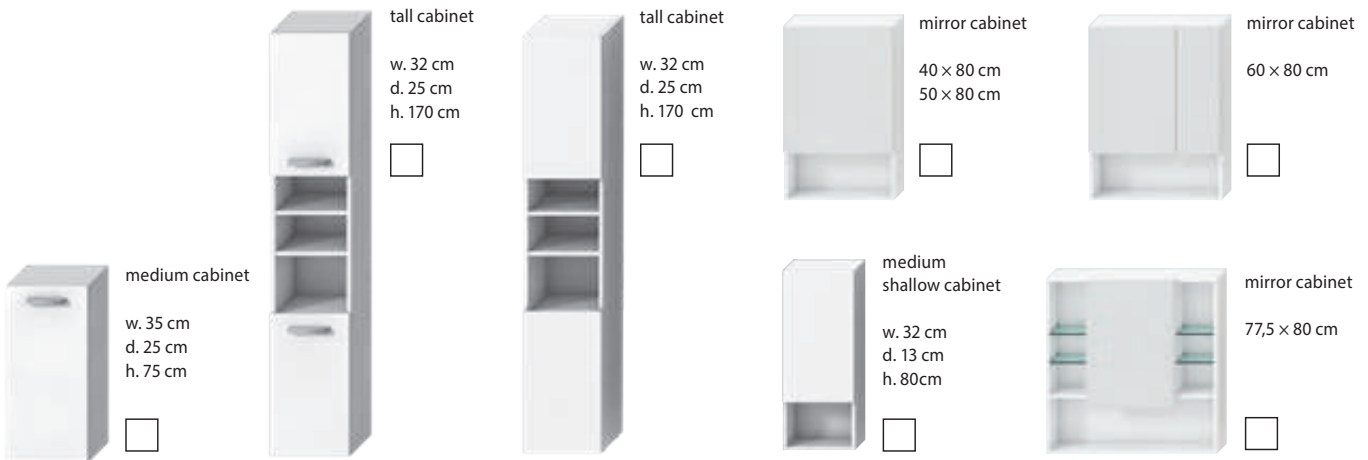

NEW

tall cabinet

w. 32 cm
d. 25 cm
h. 170 cm

TECHNOLOGY AND BENEFITS

BATHROOM DESIGN LINES

PROJECT AND OTHER PRODUCTS

LYRA PLUS VIVA

LYRA PLUS