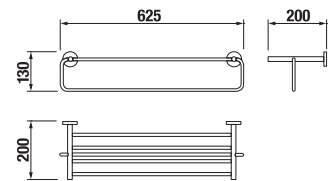

Article number	Description
H3813A60040001	bath towel rack with towel bar, chrome