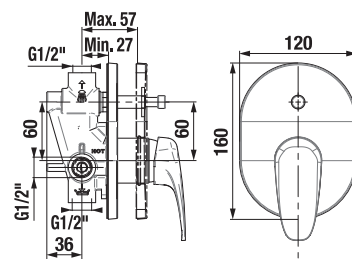

FAUCETS AND SHOWER ACCESSORIES /

SHOWER FAUCET WITH A SHOWER KIT DEEP BY JIKA

Article number	Description
H3311U70041311	shower faucet, wall-mounted, with a shower kit (hand shower $\varnothing$ 80 mm, 3 different functions, shower hose 170 cm, hand shower holder)
H3311U70044001	shower faucet, wall-mounted, without a shower kit

CONCEALED BATHTUB FAUCET DEEP BY JIKA

Article number	Description
H3211U60040001	concealed bathtub faucet, with a diverter

CONCEALED SHOWER FAUCET DEEP BY JIKA

Article number	Description
H3211U60040001	concealed shower faucet

THERMOSTATIC BATH/SHOWER FAUCET WITH A SHOWER KIT DEEP BY JIKA

Article number	Description
H3231U70042711	thermostatic bath/shower faucet, wall-mounted, with a shower kit (hand shower $\varnothing$ 100 mm, 3 different functions, hand shower holder, shower hose 1.7 m)
H3231U70044001	thermostatic bath/shower faucet, wall-mounted, without a shower kit

It is recommended to combine with shower sets, accessories and siphons from Mio and Rio or Cubito-N.