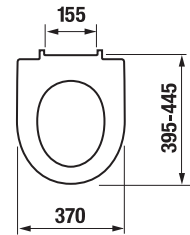

| Article number | Description |
|----------------|--|
| H8903840000631 | duroplast seat and cover, fast-clamping, steel hinges |
| H8903850000631 | duroplast seat and cover, fast-clamping, Slowclose, steel hinges |