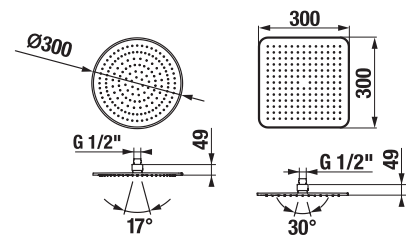

H3671X10042301

H3671X10041301

HAND SHOWER CUBITO-N

| Article number | Description |
|----------------|---|
| H3611X20044711 | hand shower \varnothing 130 mm, 4 different functions |
| H3611X30044711 | hand shower 130x130 mm, 4 different functions |