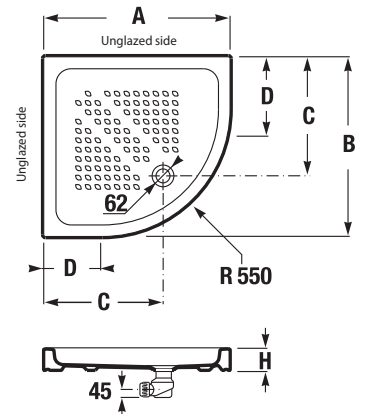

Article number	Description
A374775000	corner shower tray 790 × 790 mm, height 100 mm
A374774000	corner shower tray 890 × 890 mm, height 100 mm

Optional:

H2949830000001	siphon for ceramic shower trays, stainless cover with JIKA logo; flow rate 33 l/min
H8991030000001	expansion tape between shower tray and wall, 290 × 50 mm

For compatibility with Jika shower stalls, the bathtub must be installed on the tiles.

	A	B	C	D	H
A374775000	790	790	525	250	100
A374774000	890	890	625	350	100