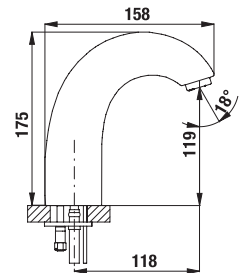

Article number	Description
H3151T20043221	electronic washbasin faucet without automatic outlet, flow rate of 6 l/min, 2x corner valve with a filter, for 24V DC power supply (to be ordered separately depending on the number of faucets connected), chrome-plated
H3151T20043211	electronic washbasin faucet without automatic outlet, flow rate of 6 l/min, 2x corner valve with a filter, powered by 4 x 1.5V alkaline batteries, 2700 mAh, chrome-plated
Optional:	
H391710040001	Click-Clack washbasin waste
H8950710000001	24V DC power supply for up to 5 sensor-controlled faucets
H8950720000001	24V DC power supply for up to 9 sensor-controlled faucets
H8950910000001	24V DC power supply for up to 1 sensor-controlled faucet
H8940780000001	universal remote control