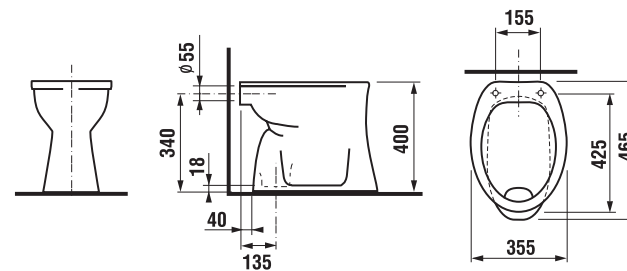

Optional:

H8933703000001	duroplast seat and cover Dino, plastic hinges
H8933703000631	duroplast seat and cover Dino, steel hinges
H8932710000001	thermoplast seat and cover Zeta, plastic hinges, adjustable length of 400–440 mm
H8977010000001	rubber insert - water supply sealing
H8929990000001	installation kit for WC