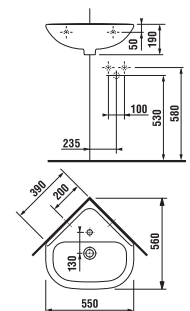

Optional:

H8903490000001	installation kit for washbasins
H8942490000001	siphon, chromed ABS, height-adjustable from 175 to 270 mm, high of water seal 75 mm, flow-rate capacity of 45 l, with decorative rings (can also be used without decorative rings)