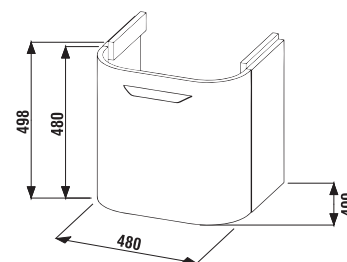

Article number	Description	Colour		
		white	ash	golden oak
H4541314345001	vanity unit for washbasin 50 cm, 1 drawer, rounded front	X		
H4541314343401	vanity unit for washbasin 50 cm, 1 drawer, rounded front		X	
H4541314343411	vanity unit for washbasin 50 cm, 1 drawer, rounded front			X