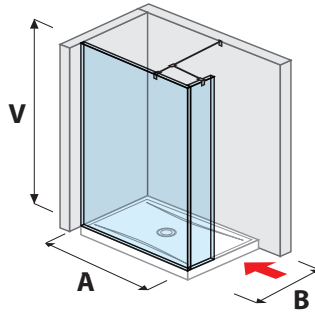

Article number	Description
H2674260026681	glass wall, side-mounted 1200 mm, for shower trays 1200×800 mm and 1200×900 mm, JIKA perla GLASS finish, incl. short glass, moulding to join two glass panes, side moulding and a bracket
H2674270026681	glass wall, side-mounted 1300 mm, for shower trays 1300×800 mm and 1300×900 mm, JIKA perla GLASS finish, incl. short glass, moulding to join two glass panes, side moulding and a bracket
H2674280026681	glass wall, side-mounted 1400 mm, for shower trays 1400×800 mm and 1400×900 mm, JIKA perla GLASS finish, incl. short glass, moulding to join two glass panes, side moulding and a bracket

Article number	Glass dimensions (mm)			Shower tray dimensions (mm)		Entrance dimensions (mm)
	X	Y	V	A	B	C
H267426	1200	200	2000	1200	800/900	600/700
H267427	1300	200	2000	1300	800/900	600/700
H267428	1400	200	2000	1400	800/900	600/700