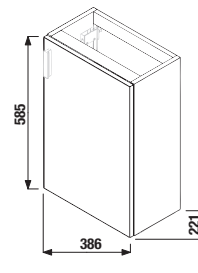

Article number	Description	Colour			
		white/semi-gloss front	grey	dark oak	cherry
H4535111753001	vanity unit with 1 reversible door, incl. washbasin 40 × 23 cm, with tap hole on the right	x			
H4535111753011	vanity unit with 1 reversible door, incl. washbasin 40 × 23 cm, with tap hole on the right		x		
H4535111753021	vanity unit with 1 reversible door, incl. washbasin 40 × 23 cm, with tap hole on the right			x	
H4535111753081	vanity unit with 1 reversible door, incl. washbasin 40 × 23 cm, with tap hole on the right				x