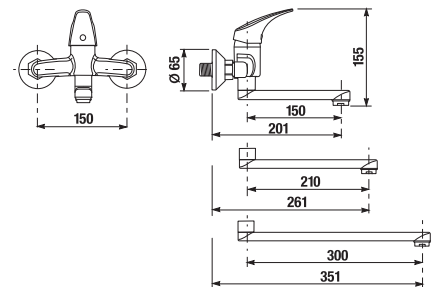

WALL-MOUNTED WASHBASIN FAUCET TALAS

Article number	Description
H3111N70042201	washbasin single-lever faucet, wall-mounted, spout 150 mm, chrome
H3111N70042301	washbasin single-lever faucet, wall-mounted, spout 210 mm, chrome
H3111N70042401	washbasin single-lever faucet, wall-mounted, spout 300 mm, chrome

Optional:	
H3917100040001	Click-Clack washbasin waste