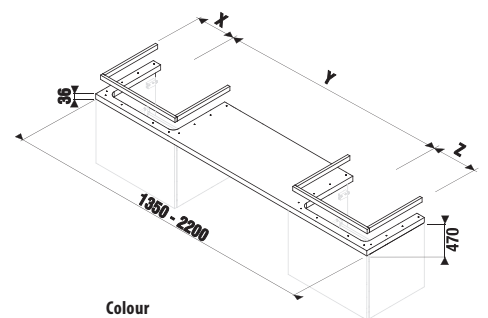

WASHTOP WITH 2 CUT-OUTS CUBITO

Article number	Description	Colour		
		white	dark pine	oak
H46J4240145001	atypical washtop 135-220 cm, for washbasins Cubito 45-75 cm, 2 cut-outs left and right, without supports	x		
H46J4240144611	atypical washtop 135-220 cm, for washbasins Cubito 45-75 cm, 2 cut-outs left and right, without supports		x	
H46J4240145191	atypical washtop 135-220 cm, for washbasins Cubito 45-75 cm, 2 cut-outs left and right, without supports			x
H47J0040000001	support for made-to-measure washtops, adjustable, white			
H4501331720001	support for made-to-measure washtops, adjustable, silver			

The order form for ordering washtops is found on page 77.

Benefits of bathroom furniture