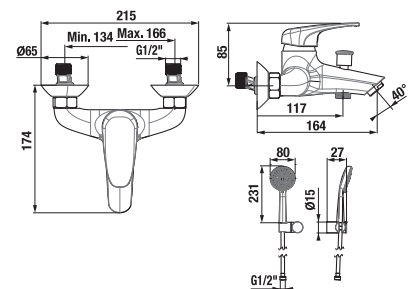

It is recommended to combine with shower sets, accessories and siphons from Mio and Rio or Cubito-N.

FAUCETS AND SHOWER ACCESSORIES /

SHOWER FAUCET WITH A SHOWER KIT DEEP BY JIKA

| Article number | Description |
|----------------|---|
| H3311U70041311 | shower faucet, wall-mounted, with a shower kit (hand shower \varnothing 80 mm, 3 different functions, shower hose 170 cm, hand shower holder) |
| H3311U70044001 | shower faucet, wall-mounted, without a shower kit |