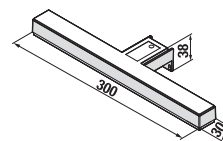

Article number	Description	Colour			
		white/semi-gloss front	grey	dark oak	cherry
H4535121753001	vanity unit with 1 reversible door, incl. washbasin 40 × 23 cm, with tap hole on the right, mirror cabinet and lighting	x			
H4535121753011	vanity unit with 1 reversible door, incl. washbasin 40 × 23 cm, with tap hole on the right, mirror cabinet and lighting		x		
H4535121753021	vanity unit with 1 reversible door, incl. washbasin 40 × 23 cm, with tap hole on the right, mirror cabinet and lighting			x	
H4535121753081	vanity unit with 1 reversible door, incl. washbasin 40 × 23 cm, with tap hole on the right, mirror cabinet and lighting				x

Spare parts:

Article number	Description
H47J7303200001	Moonbox New lighting, LED, IP 44, 1×8W, 510 lm, 300×25×83 mm, for mounting on glass, plate and mirror cabinet