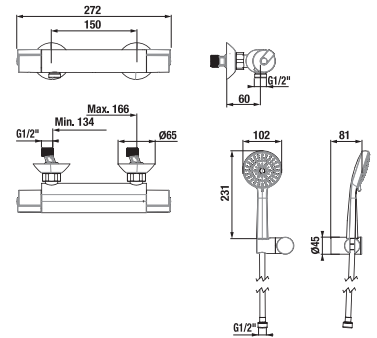

ELBOW CONNECTION AND SHOWER HOSE

Article number	Description
H3637100040001	Mio elbow connection 1/2", brass, check valve, chrome

Article number	Description
H3622700040211	Lyra shower hose 2 m, brass with double-lock, chrome

All shower hoses feature this Anti-twist system, concealed in the hose cone.