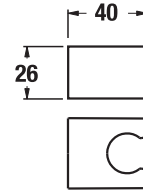

Clean touch
Function that facilitates cleaning of shower jets; soft rubbers guarantee easy removal of limescale.

HAND SHOWER HOLDER CUBITO

| Article number | Description |
|----------------|--------------------|
| H3847370040001 | hand shower holder |