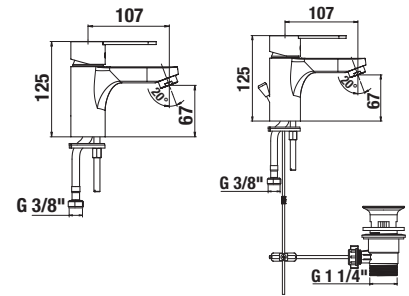

FAUCETS AND SHOWER ACCESSORIES /

Lyra Smart

Benefits

- Ceramic cartridges, dia. 35 mm
- Aerators are made from a special material preventing scale deposition, thus eliminating difficult scrubbing
- Wall-mounted bathtub and shower faucets feature non-return valves preventing siphonage of dirty water
- Wide range of shower accessories

Aerator Neoperl concealed - flow rate 5 l/min

for washbasin and sink faucets, the possibility of choosing an aerator with different flow rates

NEW

WASHBASIN FAUCET LYRA SMART

Available in the 3rd quarter of 2020.

Article number	Description
H3111Z10041101	washbasin single-lever faucet without pop-up waste, flow rate 5 l/min, chrome
H3111Z10041111	washbasin single-lever faucet with metal drain, flow rate 5 l/min, chrome
Optional:	
H3727100040101	angle valve Mio 3/8" - 1/2", chrome, 2 pcs
H3747100040001	washbasin siphon 5/4" - 32 mm, chrome, brass
H3917100040001	Click-Clack washbasin waste

NEW

WALL MOUNTED SINK FAUCET LYRA SMART

Available in the 3rd quarter of 2020.

Article number	Description
H3111Z70042201	wall-mounted sink faucet, spout 150 mm, chrome
H3111Z70042301	wall-mounted sink faucet, spout 210 mm, chrome
H3111Z70042401	wall-mounted sink faucet, spout 300 mm, chrome
Optional:	
H3747100040001	washbasin siphon 5/4" - 32 mm, chrome, brass
H3917100040001	Click-Clack washbasin waste

NEW

BIDET FAUCET LYRA SMART

Available in the 3rd quarter of 2020.

Article number	Description
H3411Z10041171	bidet faucet with plastic drain, chrome