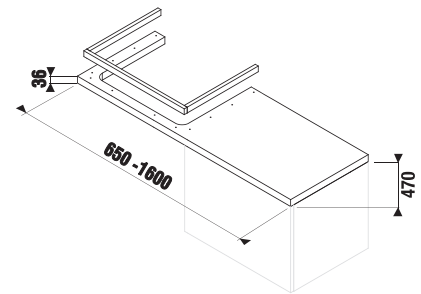

Benefits of bathroom furniture

PROJECT AND OTHER PRODUCTS

WASHBASINS / CUBITO PURE DESIGN LINE /

WASHTOP WITH 1 CUT-OUT CUBITO

| Article number | Description | Colour | | |
|----------------|--|--------|-----------|-----|
| | | white | dark pine | oak |
| H46J4230115001 | atypical washtop 65-160 cm, for washbasins Cubito 45-75 cm, 1 cut-out left/right, without supports | x | | |
| H46J4230114611 | atypical washtop 65-160 cm, for washbasins Cubito 45-75 cm, 1 cut-out left/right, without supports | | x | |
| H46J4230115191 | atypical washtop 65-160 cm, for washbasins Cubito 45-75 cm, 1 cut-out left/right, without supports | | | x |
| H47J0040000001 | support for made-to-measure washtops, adjustable, white | | | |
| H4501331720001 | support for made-to-measure washtops, adjustable, silver | | | |