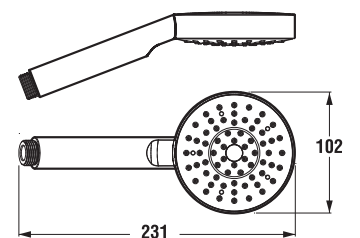

CLEAN TOUCH
Function that facilitates cleaning of shower jets; soft rubbers guarantee easy removal of limescale.

ANTI TWIST
All shower hoses feature this anti-twist system, concealed in the hose cone.