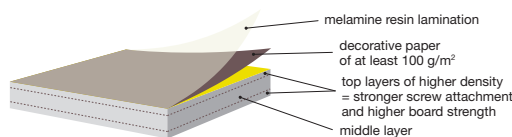

LTD

Melamine resin lamination, wooden décors (decorative paper of at least 100 g/m²) (all design lines)