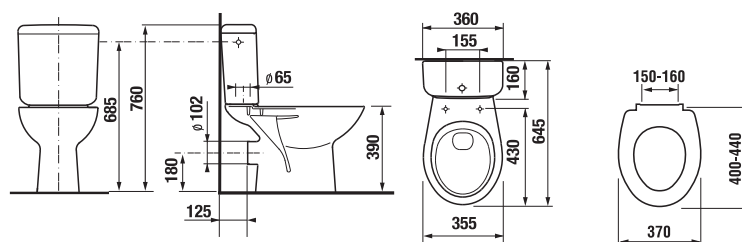

Article number	Description	Water inlet 	Flushing mechanism 	Outlet 	Installation kit included
H8253960002413	WC combination	x	x	x	x
Optional:					
H8932740000001	duroplast seat and cover Zeta, plastic hinges, adjustable length				
H8932710000001	thermoplast seat and cover Zeta, plastic hinges, adjustable length of 400–440 mm				
H8932710000637	thermoplast seat Zeta, steel hinges (NOTE: limited length adjustability of 407–425 mm).				
H8929990000001	installation kit for WC				
H8933703000001	duroplast seat and cover, plastic hinges