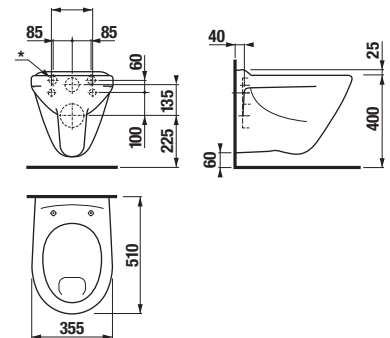

WE RECOMMEND
COMBINING WITH

PAGE 129

DUROPLAST SEAT AND COVER DINO

Article number	Description
H8933703000001	duroplast seat and cover Dino, plastic hinges
H8933703000631	duroplast seat and cover Dino, steel hinges