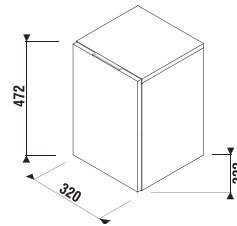

WASHBASINS / CUBITO PURE DESIGN LINE /

UNDER-WASHTOP VANITY UNIT CUBITO

Article number	Description	Colour		
		white/ glossy front	dark pine	oak
H41J4243015001	under-washtop vanity unit, 64 cm, 1 drawer	x		
H41J4243014611	under-washtop vanity unit, 64 cm, 1 drawer		x	
H41J4243015191	under-washtop vanity unit, 64 cm, 1 drawer			x

Please combine these vanity units with the space-saving JIKA siphon H8942460000001, NOTE: the spacing for corner valves in this case must be 200 mm.

The cabinet under-washtop vanity unit is equipped with push to open drawers.

SMALL CABINET CUBITO

Article number	Description	Colour		
		white/ glossy front	dark pine	oak
H43J4201105001	small cabinet, 1 door (left hinged), 1 glass shelf	x		
H43J4201104611	small cabinet, 1 door (left hinged), 1 glass shelf		x	
H43J4201105191	small cabinet, 1 door (left hinged), 1 glass shelf			x
H43J4201205001	small cabinet, 1 door (right hinged), 1 glass shelf	x		
H43J4201204611	small cabinet, 1 door (right hinged), 1 glass shelf		x	
H43J4201205191	small cabinet, 1 door (right hinged), 1 glass shelf			x

MEDIUM CABINET CUBITO

Article number	Description	Colour		
		white/ glossy front	dark pine	oak
H43J4211105001	medium cabinet, 1 door (left hinged), 2 glass shelves	x		
H43J4211104611	medium cabinet, 1 door (left hinged), 2 glass shelves		x	
H43J4211105191	medium cabinet, 1 door (left hinged), 2 glass shelves			x
H43J4211205001	medium cabinet, 1 door (right hinged), 2 glass shelves	x		
H43J4211204611	medium cabinet, 1 door (right hinged), 2 glass shelves		x	
H43J4211205191	medium cabinet, 1 door (right hinged), 2 glass shelves			x

Combine Cubito bathroom furniture with Clear mirrors in the Mirrors & Lighting section.

Glass shelf thickness is 6 mm.

Benefits of bathroom furniture