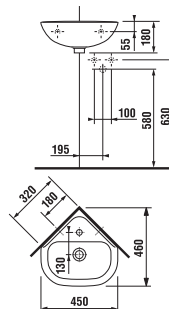

Optional:

H8903490000001 installation kit for washbasins

H8942490000001 siphon, chromed ABS, height-adjustable from 175 to 270 mm, high of water seal 75 mm, flow-rate capacity of 45 l, with decorative rings (can also be used without decorative rings)