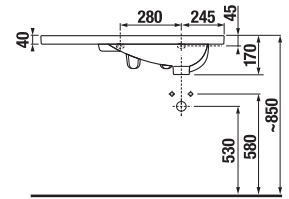

WASHBASINS / TIGO DESIGN LINE /

WASHBASIN TIGO 80 CM