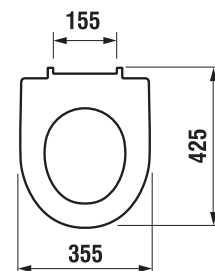

WC COMBINATIONS, FLOORSTANDING WCs AND BIDETS /

FREESTANDING WC WITH VERTICAL OUTLET LYRA PLUS

Article number	Description	Outlet
H8253870000001	freestanding WC, wash-out flushing, vertical outlet, open water rim	x
Optional:		
H8929510000001	Laufen duroplast seat and cover, steel hinges	

FLOORSTANDING WC WITH VERTICAL OUTLET LYRA PLUS

Article number	Description	Outlet
H8213870000001	floorstanding WC, washdown flushing, vertical outlet (including installation kit)	x
Optional:		
H8933843000631	seat and cover, duroplast, steel hinges – for wallhung WC	
H8933853000001	seat and cover, duroplast, Slowclose lowering mechanism, plastic hinges – for wallhung WCs	
H8933870000001	seat and cover, thermoplastic, plastic hinges – for wallhung WC	

DUROPLAST SEAT AND COVER LYRA PLUS

Article number	Description
H8933843000631	seat and cover, duroplast, steel hinges – for wallhung WC
H8933853000001	seat and cover, duroplast, Slowclose lowering mechanism, plastic hinges – for wallhung WCs