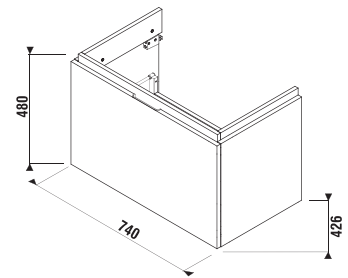

VANITY UNIT FOR ASYMMETRIC WASHBASIN CUBITO 75 CM

white/glossy front

dark pine

oak

| Article number | Description | Colour | | |
|----------------|---|--------------------|-----------|-----|
| | | white/glossy front | dark pine | oak |
| H40J4253015001 | vanity unit for washbasin 75 cm H812421/2, 1 drawer | x | | |
| H40J4253014611 | vanity unit for washbasin 75 cm H812421/2, 1 drawer | | x | |
| H40J4253015191 | vanity unit for washbasin 75 cm H812421/2, 1 drawer | | | x |