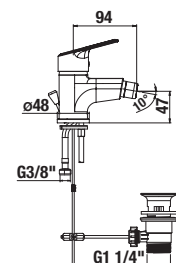

FAUCETS AND SHOWER ACCESSORIES /

Talas Trendy

Benefits

- Ceramic cartridges dia. 35 mm
- Can be combined with a wide range of Rio shower accessories

Aerator Neoperl concealed - flow rate 5 l/min

for washbasin and sink faucets, the possibility of choosing an aerator with different flow rates

NEW

WASHBASIN FAUCET TALAS TRENDY

Available in the 3rd quarter of 2020.

Article number	Description
H3112E10041101	washbasin single-lever faucet without pop-up waste, flow rate 5 l/min, chrome
H3112E10041171	washbasin single-lever faucet with plastic drain, flow rate 5 l/min, chrome
H3112E10041111	washbasin single-lever faucet with metal drain, flow rate 5 l/min, chrome

Optional:

H3727100040101	angle valve Mio 3/8"-1/2", chrome, 2 pcs
H3747100040001	washbasin siphon 5/4" - 32 mm, chrome, brass
H3917100040001	Click-Clack washbasin waste

NEW

WALL-MOUNTED WASHBASIN FAUCET TALAS TRENDY

Available in the 3rd quarter of 2020.

Article number	Description
H3112E70042201	wall-mounted sink faucet, spout 150 mm, chrome
H3112E70042301	wall-mounted sink faucet, spout 210 mm, chrome
H3112E70042401	wall-mounted sink faucet, spout 300 mm, chrome

Optional:

H3747100040001	angle valve Mio 3/8"-1/2", chrome, 2 pcs
H3917100040001	Click-Clack washbasin waste

NEW

BIDET FAUCET TALAS TRENDY

Available in the 3rd quarter of 2020.

Article number	Description
H3412E10041171	single lever bidet mixer with plastic drain, chrome

248

249