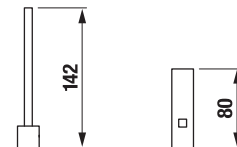

TOILET PAPER HOLDER CUBITO

| Article number | Description |
|----------------|---|
| H3837310040001 | toilet paper holder without cover, chrome |

RESERVE TOILET PAPER HOLDER CUBITO

| Article number | Description |
|----------------|-------------------------------------|
| H3837320040001 | reserve toilet paper holder, chrome |