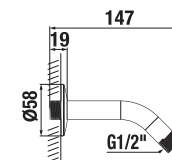

Article number	Description
H3661R00040041	shower arm, chrome (to be ordered separately)