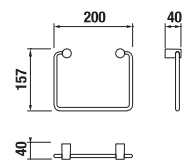

Article number	Description
H3813A40044001	towel ring 20 cm, chrome