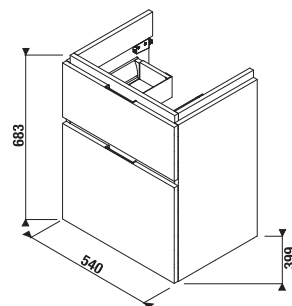

Article number	Description	Colour		
		white/glossy front	dark pine	oak
H40J4224025001	vanity unit for washbasin 55 cm H810422, 2 drawers	x		
H40J4224024611	vanity unit for washbasin 55 cm H810422, 2 drawers		x	
H40J4224025191	vanity unit for washbasin 55 cm H810422, 2 drawers			x

Optional:

H4944010390001	legs for wall-mounted sink cabinets, chrome (1 pair)

Please combine these vanity units with the space-saving JIKA siphon H8942460000001.
NOTE: the spacing for corner valves in this case must be 200 mm.