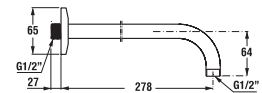

Article number	Description
H3677100040411	head shower, 1 function, showering part chrome
H3662700040201	shower arm, chrome (optional)

Shower accessories of individual design line are compatible, i.e. they can be easily combined.