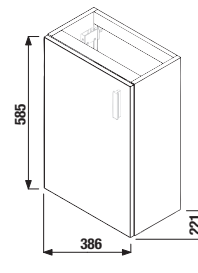

Article number	Description	Colour			
		white/semi-gloss front	grey	dark oak	cherry
H4535111753001	vanity unit with 1 reversible door, incl. washbasin 40 × 23 cm, with tap hole on the right	x			
H4535111753011	vanity unit with 1 reversible door, incl. washbasin 40 × 23 cm, with tap hole on the right		x		
H4535111753021	vanity unit with 1 reversible door, incl. washbasin 40 × 23 cm, with tap hole on the right			x	
H4535111753081	vanity unit with 1 reversible door, incl. washbasin 40 × 23 cm, with tap hole on the right				x