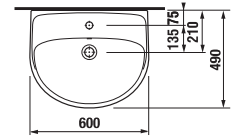

WASHBASINS / LYRA PLUS DESIGN LINE /

WASHBASIN LYRA PLUS 60 CM

MAGIC FIX

Article number	Description	yyy: 104	109
H814383000yyy1	washbasin 60 cm	X	X
H8193910000001	siphon cover with installation kit (art. no.: H8900130000001) only for washbasins 55, 60, 65 cm		

Optional:

H8903490000001	installation kit for washbasins
H8942490000001	siphon, chromed ABS, height-adjustable from 175 to 270 mm, high of water seal 75 mm, flow-rate capacity of 45 l, with decorative rings (can also be used without decorative rings).

COUNTERTOP WASHBASIN LYRA PLUS 60 CM

Article number	Description	yyy: 104	109
H813383000yyy1	washbasin 60 cm	X	X

Optional:

H8903490000001	installation kit for washbasins

VANITY UNIT FOR WASHBASIN LYRA PLUS 60 CM

Article number	Description	Colour white glossy/ Body colour white
H4531210383001	vanity unit with 2 doors, for washbasin 60 cm	x

Article number	Description	Colour white glossy/ Body colour white
H4531220383001	vanity unit with 2 doors, 1 drawer, for washbasin 60 cm	x