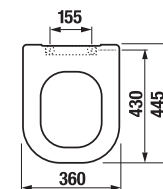

Article number	Description
H8936103000631	duroplast seat and cover Deep by Jika, removable, metal clamps
H8936113000631	duroplast seat and cover Deep by Jika, removable, metal clamps, Slowclose mechanism
H8916120000631	fast-clamping steel hinges for duroplast seat and cover Deep by Jika H893610/H893611
H8914250000001	bolt caps for duroplast seat and cover H893610/H893611