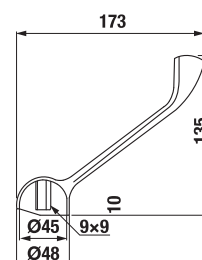

BARRIER-FREE BATHROOM /

Safety, perfect comfort of personal hygiene, and a pleasant bathroom environment. Mio design line health washbasin features a special-shaped front edge facilitating access of wheelchair-bound users; the combined toilet can be raised up to 50 cm and extended up to 70 cm.

HOSPITAL WASHBASIN MIO

Article number   **Description**

H813714xxxxyy1 hospital washbasin 64 cm, without overflow

Optional:

H8939020000001 Laufen concealed siphon

H8942460000001 space-saving siphon, distance between the corner valves is 200 mm, DN40

* H8939020000001 - for Laufen siphon
** H8942460000001 - for space-saving siphon

MEDICAL HANDLE LYRA

Article number   **Description**

H3912700040001 medical handle, chrome

MEDICAL HANDLE DINO/TALAS

Article number   **Description**

H3901J00040051 medical handle, chrome