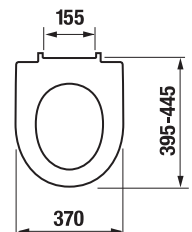

Article number	Description
H8903840000631	duroplast seat and cover, fast-clamping, steel hinges
H8903850000631	duroplast seat and cover, fast-clamping, Slowclose, steel hinges

Spare parts:	
H8923840000001	Slowclose hinges for Lyra plus seat
H8903850000631	spare part
H8923850000001	metal quick-release clamps for ceramics for Lyra plus H890384/H890385 seat mounting
H8923860000001	set of stops for Lyra plus H890384/H890385 seats