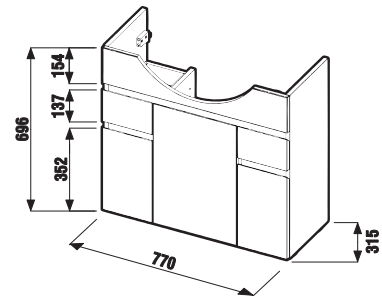

PROJECT AND OTHER PRODUCTS