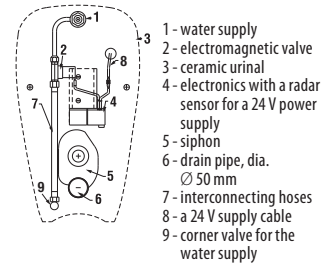

- 1 - water supply
- 2 - electromagnetic valve
- 3 - ceramic urinal
- 4 - electronics with a radar sensor for a 24 V power supply
- 5 - siphon
- 6 - drain pipe, dia. Ø 50 mm
- 7 - interconnecting hoses
- 8 - a 24 V supply cable
- 9 - corner valve for the water supply