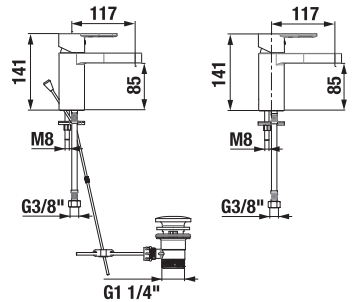

FAUCETS AND SHOWER ACCESSORIES /

MIO-N

Benefits

- Extended five-year warranty
- Finger-adjustable water flow on sink faucets
- Aerators are made from a special material that prevents scale deposition
- Wall-mounted bathtub and shower faucets feature non-return valves preventing siphonage of dirty water
- Certified quality connection hoses made of stainless steel
- Shower column equipped with a height-adjustable head shower and two hand-spray holders (fixed holder built into the faucet body, sliding holder on the slide bar)
- Complete assembly, including 100% testing of all faucets
- Broad range of shower accessories

finger-adjustable water flow on washbasin faucets

for washbasin and sink faucets, the possibility of choosing an aerator with different flow rates

WASHBASIN FAUCET MIO-N

Article number	Description
H3111V10041111	washbasin single-lever faucet, pedestal type, with automatic waste valve, flow rate of 5.7 l/min
H3111V10041101	washbasin single-lever faucet, pedestal type, without waste valve, flow rate of 5.7 l/min

Optional:
H3917100040001 Click-Clack washbasin waste

WASHBASIN FAUCET MIO-N

Article number	Description
H3111V80041201	washbasin single-lever faucet, pedestal type, for washbasin bowls without waste valve, flow rate of 5.7 l/min

Optional:
H3917100040001 Click-Clack washbasin waste

RECOMMENDED

washbasin siphon, angle valve and accessories	
H8903490000001	installation kit for washbasins
H3747100040001	washbasin siphon Mio 5/4" - 32 mm, chrome, brass
H3727100040101	angle valve Mio 3/8"-1/2", chrome, 2 pcs