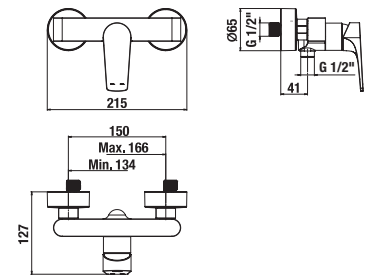

FAUCETS AND SHOWER ACCESSORIES /

BATHTUB FAUCET WITHOUT SHOWER SET CUBITO-N

Article number	Description
H3211X70044001	bathtub single-lever faucet, wall-mounted type, without a shower kit
Optional:	
H3651X00043621	shower set (hand shower $\varnothing$ 130 mm, 4 functions, hand shower holder, shower hose 1,7 m)
H3651X00043631	shower set (hand shower 130×130 mm, 4 functions, hand shower holder, shower hose 1,7 m)
H3651X00044721	shower set (hand shower $\varnothing$ 130 mm, 4 functions, sliding bar, slide bar soap dish, chrome, shower hose 1,7 m)
H3651X00044731	shower set (hand shower 130×130 mm, 4 functions, sliding bar, slide bar soap dish, chrome, shower hose 1,7 m)
H3641X00048111	soap dish for slide bar H3641X00043101, chrome-plated

Can be combined with a head shower and shower accessories Cubito-N.

SHOWER FAUCET WITHOUT SHOWER SET CUBITO-N

Article number	Description
H3311X70044001	shower single-lever faucet, wall-mounted type, without a shower kit
Optional:	
H3651X00043621	shower set (hand shower $\varnothing$ 130 mm, 4 functions, hand shower holder, shower hose 1,7 m)
H3651X00043631	shower set (hand shower 130×130 mm, 4 functions, hand shower holder, shower hose 1,7 m)
H3651X00044721	shower set (hand shower $\varnothing$ 130 mm, 4 functions, sliding bar, slide bar soap dish, chrome, shower hose 1,7 m)
H3651X00044731	shower set (hand shower 130×130 mm, 4 functions, sliding bar, slide bar soap dish, chrome, shower hose 1,7 m)
A5B4961TP0	Roca plastic shelf for wall-mounted shower faucet, smoke grey

Can be combined with a head shower and shower accessories Cubito-N.

Roca plastic shelf is practical for holding necessities in the shower.

BATH/SHOWER CONCEALED FAUCET WITHOUT SHOWER SET CUBITO-N