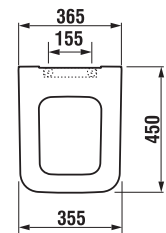

Article number	Description
H8934213000631	duroplast seat and cover, quick-mount system, stainless steel hinges
H8934223000631	duroplast seat and cover, quick-mount system, stainless steel hinges, Slowclose mechanism

Spare parts:	Description
H8914220000631	fast-clamping steel hinges for duroplast seat and cover Pure H893421/H893422
H8914250000001	bolt caps for duroplast seat and cover H893421/H893422