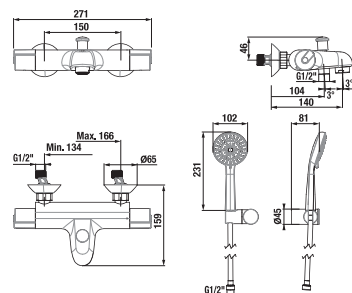

It is recommended to combine with shower sets, accessories and siphons from Mio and Rio or Cubito-N.