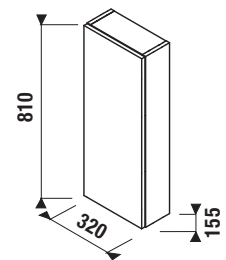

Article number	Description	Colour	
		white/glossy front	ash
H43J7141305001	medium shallow cabinet, 1 door left/right, 2 glass shelves	x	
H43J7141303421	medium shallow cabinet, 1 door left/right, 2 glass shelves		x