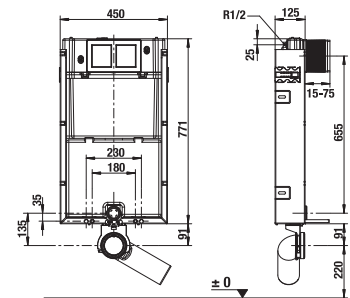

Article number	Description
H8956510000001	Basic WC System for wallhung WCs - wall-mounting and masonry casing required, - simple wall-mounting - anti-dew insulated cistern - silent inlet valve - replaceable push-buttons - Insulated elbow, protects from dew formation at the module and water pipes - structure load-carrying capacity of 400 kg - DN 90/110 drain elbow - new outlet valve to be able to flush from 4,5/3 litres