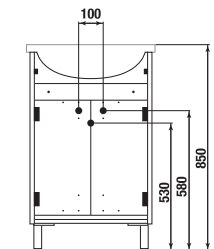

BATHROOM FURNITURE / LYRA PLUS DESIGN LINE /

TALL CABINET LYRA PLUS

Article number	Description	Front colour	Body colour
H4531610383001	tall cabinet, 6 shelves, 2 doors, left	white glossy	white
H4531620383001	tall cabinet, 6 shelves, 2 doors, right	x	x

LYRA PACK /

VANITY UNIT FOR WASHBASIN LYRA PACK 53 CM

Article number	Description
H4519514323001	vanity unit with 2 doors, including washbasin 53 cm

Lyra pack contains:

H8143610001041	washbasin Lyra 53 cm
H4519524323001	vanity unit with 2 doors, for washbasin 53 cm

Optional:

Optional:	Description
H4944010390001	feet, chrome-plated, 106-116 mm (1 pair)

1. **1+1 PACK**
   cabinet + washbasin
2. Safe delivery
   - Space-saving transport packaging
   - Simple handling

VANITY UNIT FOR WASHBASIN LYRA PACK 65 CM

Article number	Description
H4519614323001	vanity unit with 2 doors, including washbasin 65 cm

Lyra pack contains:

H8143640001041	washbasin Lyra 65 cm
H4519624323001	vanity unit with 2 doors, for washbasin 65 cm

Optional:

Optional:	Description
H4944010390001	feet, chrome-plated, 106-116 mm (1 pair)

1. **1+1 PACK**
   cabinet + washbasin
2. Safe delivery
   - Space-saving transport packaging
   - Simple handling

PROJECT AND OTHER PRODUCTS