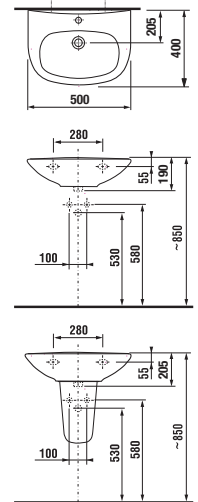

WASHBASINS / ZETA DESIGN LINE /

WASHBASIN ZETA 50 CM

Article number	Description	yyy: 104	109
H810390000yyy1	washbasin 50 cm	X	X
H8193910000001	siphon cover with installation kit (art. no.: H8900130000001) for washbasins 50, 55, 60 cm		

Optional:

H8903490000001	installation kit for washbasins
H8942490000001	siphon, chromed ABS, height-adjustable from 175 to 270 mm, high of water seal 75 mm, flow-rate capacity of 45 l, with decorative rings (can also be used without decorative rings).

WASHBASINS ZETA 50, 55 AND 60 CM WITH PEDESTAL

Article number	Description	yyy: 104	109
H810390000yyy1	washbasin 50 cm	X	X
H810391000yyy1	washbasin 55 cm	X	X
H810392000yyy1	washbasin 60 cm	X	X
H8199500000209	pedestal only for washbasins 50, 55, 60 cm		

Optional:

H8903490000001	installation kit for washbasins
H8942490000001	siphon, chromed ABS, height-adjustable from 175 to 270 mm, high of water seal 75 mm, flow-rate capacity of 45 l, with decorative rings (can also be used without decorative rings).

WASHBASIN ZETA 55 CM

Article number	Description	yyy: 104	109
H810391000yyy1	washbasin 55 cm	X	X
H8193910000001	siphon cover with installation kit (art. no.: H8900130000001) for washbasins 50, 55, 60 cm		

Optional:

H8903490000001	installation kit for washbasins
H8942490000001	siphon, chromed ABS, height-adjustable from 175 to 270 mm, high of water seal 75 mm, flow-rate capacity of 45 l, with decorative rings (can also be used without decorative rings).

PROJECT AND OTHER PRODUCTS