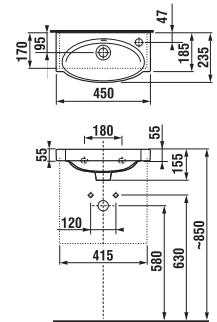

WASHBASINS / TIGO DESIGN LINE /

SMALL WASHBASIN TIGO 45 CM

Article number	Description
H815212000yyy1	small washbasin 45 cm

VANITY UNIT FOR SMALL WASHBASIN TIGO 45x24 CM

Article number	Description	Colour	
		white	ash
H40J2112005001	vanity unit for small washbasin 45x24 cm H815212, 2 doors, 1 drawer	x	
H40J2112005141	vanity unit for small washbasin 45x24 cm H815212, 2 doors, 1 drawer		x
H8942460000001	space-saving siphon, distance between the corner valves is 200 mm, DN40		

MEDIUM SHALLOW CABINET TIGO

Article number	Description	Colour	
		white	ash
H43J2141305001	medium shallow cabinet, 1 door left/right, 2 glass shelves	x	
H43J2141305141	medium shallow cabinet, 1 door left/right, 2 glass shelves		x

We deliver the Tigo N furniture pre-assembled, ready for immediate use.

Tigo N bathroom furniture can be combined with Clear mirrors in the Mirrors and Lighting chapter.

Glass shelf thickness is 6 mm.