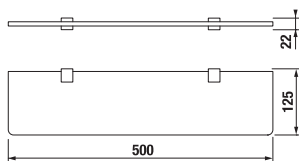

GLASS SHELF CUBITO

| Article number | Description |
|----------------|-----------------------------|
| H3857310040001 | glass shelf, 500 mm, chrome |

MAGAZINE BASKET CUBITO

| Article number | Description |
|----------------|-------------------------------------|
| H3857320040001 | square wire magazine basket, chrome |