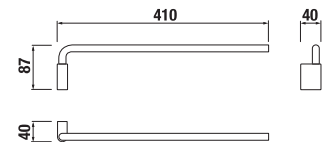

TOWEL RACK 60 CM PURE

| Article number | Description |
|----------------|--------------------------|
| H3813B20040001 | towel rack 60 cm, chrome |

GYRATORY TOWEL RACK PURE

| Article number | Description |
|----------------|------------------------------------|
| H3813B10044001 | gyrotory towel rack, 41 cm, chrome |