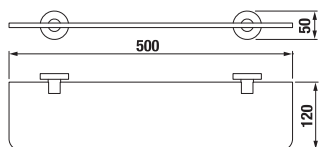

TOILET PAPER HOLDER MIO

Article number	Description
H3837420040001	reserve toilet paper holder, chrome