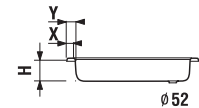

SHOWER SCREENS, ENCLOSURES, DOORS AND TRAYS /

STEEL SHOWER TRAY **SOFIA**

Antislip

You will not slip in your shower tray thanks to the special anti-slip surface.

Article number	Description	Antislip yyy: 011
H2140700000001	rectangular shower tray 700 × 700 mm	
H214080000yyy1	rectangular shower tray 800 × 800 mm	x
H214090000yyy1	rectangular shower tray 900 × 900 mm	x

charge 000 - white
charge 011 - Antislip

	L	B	H	X	Y
H214070	700	700	135	42	52
H214080	800	800	145	42	52
H214090	900	900	145	52	62

Optional:

H2948240000001	siphon for shower trays 50/40 mm, stainless steel cover with JIKA logo; flowrate of 39 l/min
H2955560000001	expansion tape between shower tray and wall, 290 × 50 mm

Square shower trays Sofia are recommended in combination with the shower enclosures and doors Cubito Pure, and with the shower enclosures Lyra plus.

Benefits of gelcoat shower trays

- The shower tray's smooth surfaces guarantee a perfectly hygienic environment.
- Gelcoat material is easy to clean and maintain.
- Shower trays are highly resistant, ensuring durable service for any bathroom.
- Thanks to their resistance to UV radiation, Padana shower trays will keep their brightness for a long time.
- Shower tray height is a mere 3.5 cm, making it look very subtle and graceful.

The Padana shower trays are made from innovative gelcoat material, and thanks to their special qualities they should not escape your attention. Limestone, the main product component, in combination with resins forms a very unique material. Combined with their minimalist design, Padana shower trays become a highlight of any bathroom.