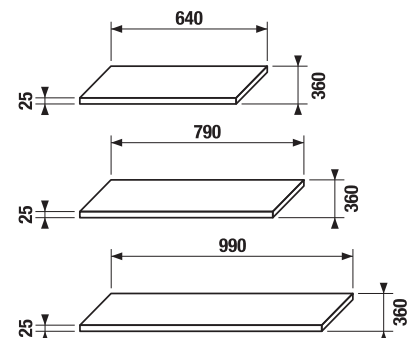

We deliver the Tigo N furniture pre-assembled, ready for immediate use.

Tigo N bathroom furniture can be combined with Clear mirrors in the Mirrors and Lighting chapter.