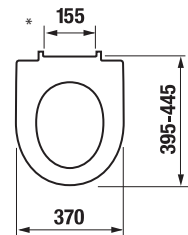

WE RECOMMEND COMBINING WITH

PAGE 129

PROJECT AND OTHER PRODUCTS

WALLHUNG WCs AND BIDETS /

DUROPLAST SEAT AND COVER LYRA PLUS

| Article number | Description |
|---------------------|---|
| H8903840000631 | duroplast seat and cover, fast-clamping, steel hinges |
| H8903850000631 | duroplast seat and cover, fast-clamping, Slowclose, steel hinges |
| Spare parts: | |
| H8923840000001 | Slowclose hinges for Lyra plus seat H8903850000631, spare part |
| H8923850000001 | metal quick-release clamps for ceramics for Lyra plus H890384/H890385 seat mounting |
| H8923860000001 | set of stops for Lyra plus H890384/H890385 seats |