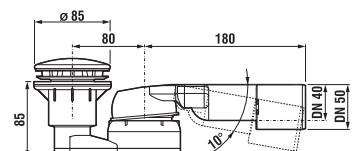

ACCESSORIES

Accessories

H2949830000001	siphon for ceramic shower trays, stainless cover with JIKA logo; flow rate 33 l/min