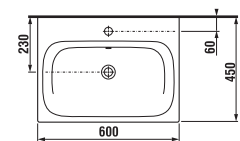

WASHBASINS / MIO-N DESIGN LINE /

WASHBASIN MIO-N 55 CM

JIKA • perla

Article number	Description	yyy: 104
H812712xxx1041	washbasin 55 cm	x
Optional:		
H8903490000001	installation kit for washbasins	
H8942460000001	space-saving siphon, distance between the corner valves is 200 mm, DN40	
H3747300040001	washbasin siphon 5/4" – 32 mm, chrome, brass	
H3724200040101	angle valve 3/8" – 1/2", chrome, 2 pcs	

VANITY UNIT FOR WASHBASIN MIO-N 55 CM

white/glossy front

ash

Article number	Description	Colour	
		white/glossy front	ash
H40J7134015001	vanity unit for washbasin 55x45 cm H812712, 2 drawers	x	
H40J7134013421	vanity unit for washbasin 55x45 cm H812712, 2 drawers		x
Optional:			
H4944021760001	Cube legs for wall-mounted sink cabinets, chrome, 1 pair, 240 mm		

Please combine these vanity units with the space-saving JIKA siphon H8942460000001.
NOTE: the spacing for corner valves in this case must be 200 mm.

WASHBASIN MIO-N 60 CM

JIKA • perla

Article number	Description	yyy: 104
H812713xxx1041	washbasin 60 cm	x
Optional:		
H8903490000001	installation kit for washbasins	
H8942460000001	space-saving siphon, distance between the corner valves is 200 mm, DN40	
H3747300040001	washbasin siphon 5/4" – 32 mm, chrome, brass	
H3724200040101	angle valve 3/8" – 1/2", chrome, 2 pcs	

VANITY UNIT FOR WASHBASIN MIO-N 60 CM

white/glossy front

ash

Article number	Description	Colour	
		white/glossy front	ash
H40J7144015001	vanity unit for washbasin 60x45 cm H812713, 2 drawers	x	
H40J7144013421	vanity unit for washbasin 60x45 cm H812713, 2 drawers		x
Optional:			
H4944021760001	Cube legs for wall-mounted sink cabinets, chrome, 1 pair, 240 mm		

Please combine these vanity units with the space-saving JIKA siphon H8942460000001.
NOTE: the spacing for corner valves in this case must be 200 mm.