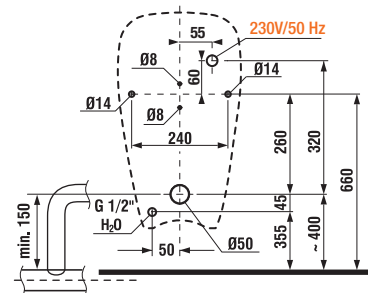

- 1 - water supply
- 2 - electromagnetic valve
- 3 - ceramic urinal
- 4 - electronics with a radar sensor for a 230V power supply
- 5 - siphon
- 6 - drain pipe, dia. Ø 50 mm
- 7 - interconnecting hoses
- 8 - a 230V supply cable
- 9 - corner valve for the water supply
- 10 - power supply 230V AC

RECOMMENDED TO BE COMBINED WITH SUITABLE CONCEALED MODULE FOR URINALS

PAGE 129

PROJECT AND OTHER PRODUCTS