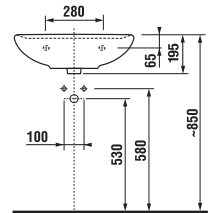

WASHBASINS / LYRA PLUS DESIGN LINE /

WASHBASIN LYRA PLUS 60 CM

MAGIC FIX

Article number	Description	yyy: 104	109
H814383000yyy1	washbasin 60 cm	X	X
H8193910000001	siphon cover with installation kit (art. no.: H8900130000001) only for washbasins 55, 60, 65 cm		

Optional:

H8903490000001	installation kit for washbasins
H8942490000001	siphon, chromed ABS, height-adjustable from 175 to 270 mm, high of water seal 75 mm, flow-rate capacity of 45 l, with decorative rings (can also be used without decorative rings).

COUNTERTOP WASHBASIN LYRA PLUS 60 CM

Article number	Description	yyy: 104	109
H813383000yyy1	washbasin 60 cm	X	X

Optional:

H8903490000001	installation kit for washbasins

VANITY UNIT FOR WASHBASIN LYRA PLUS 60 CM

Article number	Description	Colour white glossy/ Body colour white
H4531210383001	vanity unit with 2 doors, for washbasin 60 cm	x

Article number	Description	Colour white glossy/ Body colour white
H4531220383001	vanity unit with 2 doors, 1 drawer, for washbasin 60 cm	x