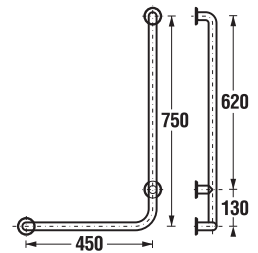

BARRIER-FREE BATHROOM /

Stainless steel design

- High-quality AISI 430 stainless steel, dia. 28 mm, thickness 1.5 mm
- Easy-to-clean, durable and hygienic surface
- 120 kg load-carrying capacity of folding handles and seats (depending on the material the product is anchored to!)
- Broad range of applications for toilets, showers, bathtubs, etc.
- 30-year warranty

White design

- Economical design line of handles
- Material: Steel pipe, dia. 28 mm, thickness 1.5 mm
- Surface treatment: Hot-dip galvanized + white powder coated
- 120 kg load-carrying capacity of folding handles and seats (depending on the material the product is anchored to!)
- Two-year warranty

SHOWER HANDRAIL

Stainless steel design

Article number	Description
H3897120030001	shower handrail, 750 × 450 mm, stainless steel, left (shown in picture)
H3897220030001	shower handrail, 750 × 450 mm, stainless steel, right

White design

Article number	Description
H3897120000001	shower handrail, 750 × 450 mm, left, white
H3897220000001	shower handrail, 750 × 450 mm, left, white

UNIVERSAL HANDRAIL

Stainless steel design

Article number	Description
H3897110030001	universal handrail, 300 mm, stainless steel
H3897210030001	universal handrail, 600 mm, stainless steel

White design

Article number	Description
H3897110000001	universal handrail, 300 mm, white
H3897210000001	universal handrail, 600 mm, white

SUPPORT HANDLE

Stainless steel design

Article number	Description
H3897140030001	support handle, 550 mm, fixed, stainless steel
H3897240030001	support handle, 900 mm, fixed, stainless steel

White design

Article number	Description
H3897140000001	support handle, 550 mm, fixed, white
H3897240000001	support handle, 900 mm, fixed, white

SUPPORT HANDLE, FOLDING