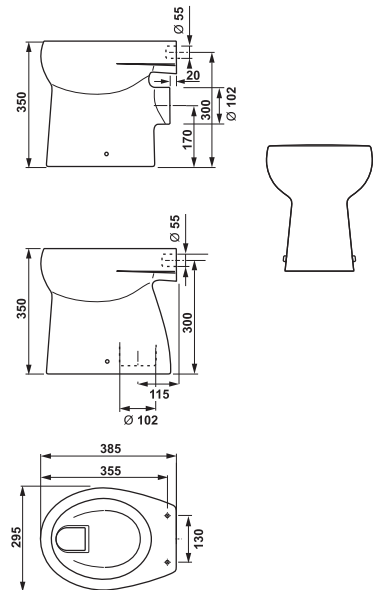

Optional:

H8970373000001 duroplast seat Baby without cover, plastic hinges, white

H8970373230001 duroplast seat Baby, green, without cover, plastic hinges

H8970373240001 duroplast seat Baby, pink, without cover, plastic hinges

Price white Price colour

x

x

x

Concealed JIKA system – Basic tank system module – is recommended for floorstanding toilets. For more information please see page 133.

Thanks to its clever shape, the Baby seat keeps the area around the toilet clean.