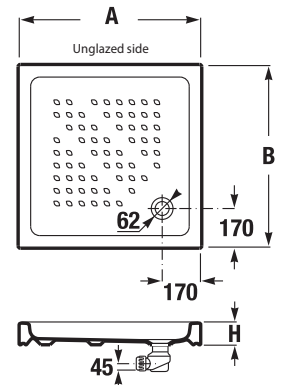

Article number	Description
A374772000	square shower tray 790 × 790 mm, height 100 mm
A374771000	square shower tray 890 × 890 mm, height 100 mm

Optional:

H2949830000001	siphon for ceramic shower trays, stainless cover with JIKA logo; flow rate 33 l/min
H8991030000001	expansion tape between shower tray and wall, 290 × 50 mm

For compatibility with Jika shower stalls, the bathtub must be installed on the tiles.

	A	B	H
A374772000	790	790	100
A374771000	890	890	100