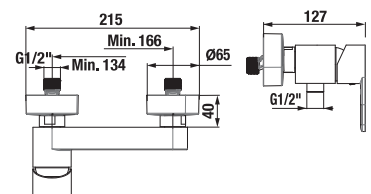

Combine with the Cubito-N shower accessories.