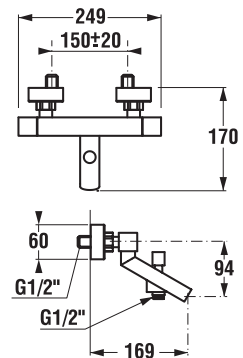

Article number	Description
H3224270040001	bath/shower wall mounted faucet w/o shower set, chrome-plated

Optional:	Description
H3604200040401	shower set I. (hand shower Cubito I., 1 function, hand shower holder, shower hose 1.7 m), chrome
H3604200040411	shower set II. (hand shower Cubito II., 1 function, hand shower holder, shower hose 1.7 m)
H3604210040401	shower set I. (hand shower Cubito I., sliding bar, shower hose 1.7m), chrome
H3604210040411	shower set II. (hand shower Cubito II., sliding bar, shower hose 1.7m), chrome

Combine with the Cubito and Cubito-N shower accessories.