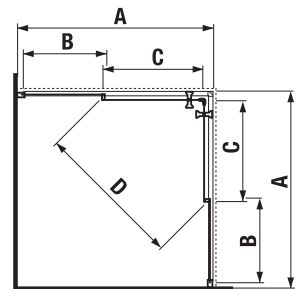

SHOWER SCREENS, ENCLOSURES, DOORS AND TRAYS /

CORNER SHOWER ENCLOSURE LYRA PLUS 4 PIECES

Corner shower enclosure 800, 900 mm, radius 550 mm, white profile, 4 mm transparent glass or stripy glass with JIKA perla GLASS finish, white handles.

Article number	Dimension (mm)	Height (mm)	Thickness (mm)	Glass design
H2533810006681	800	1900	4	transparent
H2533820006681	900	1900	4	transparent
H2533810006651	800	1900	4	matt stripes
H2533820006651	900	1900	4	matt stripes

Article number	Dimensional options (mm) A		Dimension (mm) B	Dimension (mm) C	Entrance width (mm) D
	A min	A max			
H253381	780	800	218	389	429
H253382	880	900	318	389	540

charge 668 – transparent glass
charge 665 – matt stripes

Shower enclosures Lyra plus are compatible with JIKA shower trays Italia, Deep by Jika, Sofia, Padana.

JIKA • perla
GLASS

SQUARE SHOWER ENCLOSURE LYRA PLUS 4 PIECES

Square shower enclosure 800, 900 mm, white profile, 4/5 mm transparent glass or stripy glass with JIKA perla GLASS finish, white handles.

Article number	Dimension (mm)	Height (mm)	Thickness (mm)	Glass design
H2513810006681	800	1900	*4/5	transparent
H2513820006681	900	1900	*4/5	transparent
H2513810006651	800	1900	*4/5	matt stripes
H2513820006651	900	1900	*4/5	matt stripes

*4 mm – fixed panel
*5 mm – sliding door

Article number	Dimensional options (mm) A		Dimension (mm) B	Dimension (mm) C	Entrance width (mm) D
	A min	A max			
H251381	780	800	313	402	425
H251382	880	900	363	452	495

charge 668 – transparent glass
charge 665 – matt stripes

Shower enclosures Lyra plus are compatible with JIKA shower trays Italia, Deep by Jika, Sofia, Padana.

JIKA • perla
GLASS