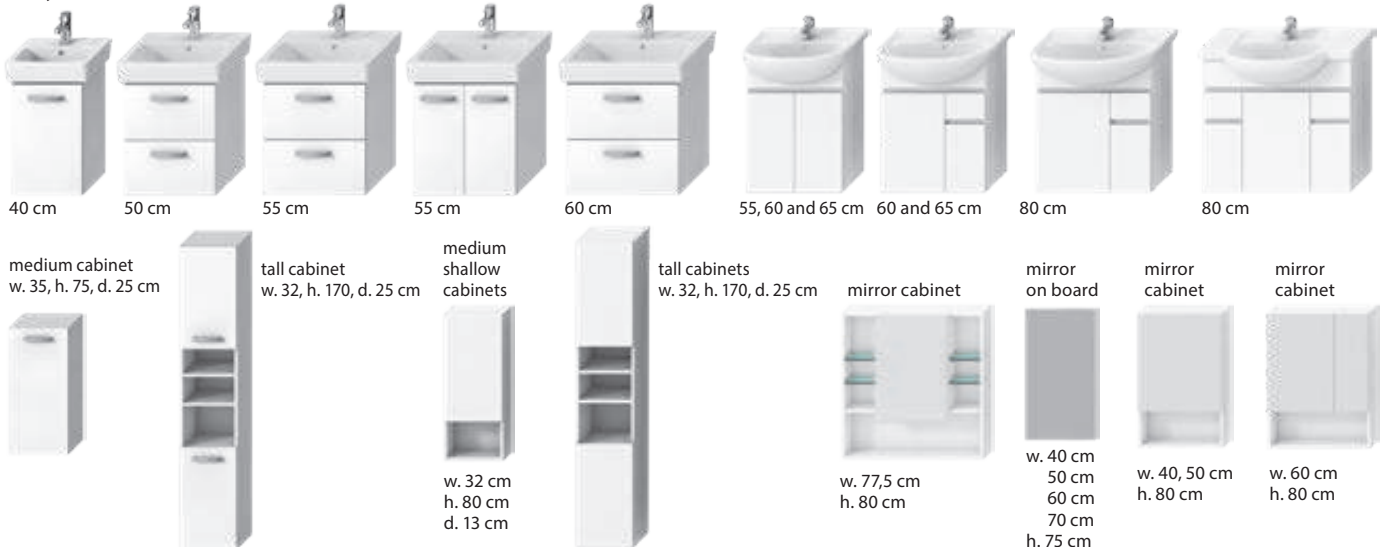

BATHROOM FURNITURE

vanity units for washbasin

Faucets and shower accessories can be found in the chapter „**FAUCETS AND SHOWER ACCESSORIES**“.