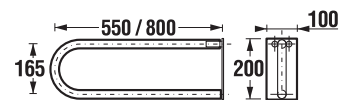

White design

Article number	Description
H3897150000001	support handle, 550 mm, folding, white
H3897250000001	support handle, 800 mm, folding, white