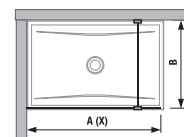

Article number	Glass dimensions (mm)		Shower tray dimensions (mm)	
	X	V	A	B
H267423	1184	2000	1200	800/900
H267424	1284	2000	1300	800/900
H267425	1384	2000	1400	800/900
H269427	884	2000	900	900
H269428	984	2000	1000	800