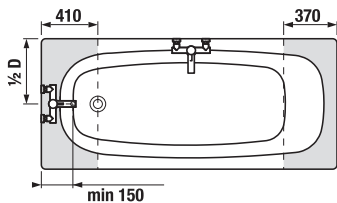

STEEL BATHTUB TANZA PLUS AND TANZA

Areas shown in this colour are not recommended for placing a bathtub outlet or a bathtub mixer outlet.

These areas are recommended for placing a bathtub outlet or a bathtub mixer outlet.

E, F = edge width of bathtub

TANZA plus - the finest steel bath Jika

Article number	Description	Capacity
H2252010000001	Tanza plus 1 500 × 700 mm	165 l
H2251910000001	Tanza plus 1 600 × 700 mm	180 l
H2251810000001	Tanza plus 1 700 × 700 mm	195 l
H2252310000001	Tanza plus 1 600 × 750 mm	200 l
H2252210000001	Tanza plus 1 700 × 750 mm	210 l