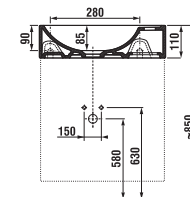

Article number	Description	Colour			
		white/semi-gloss front	grey	dark oak	cherry
H4535121753001	vanity unit with 1 reversible door, incl. washbasin 40 × 23 cm, with tap hole on the right, mirror cabinet and lighting	x			
H4535121753011	vanity unit with 1 reversible door, incl. washbasin 40 × 23 cm, with tap hole on the right, mirror cabinet and lighting		x		
H4535121753021	vanity unit with 1 reversible door, incl. washbasin 40 × 23 cm, with tap hole on the right, mirror cabinet and lighting			x	
H4535121753081	vanity unit with 1 reversible door, incl. washbasin 40 × 23 cm, with tap hole on the right, mirror cabinet and lighting				x

Spare parts:

Article number	Description
H47J7303200001	Moonbox New lighting, LED, IP 44, 1×8W, 510 lm, 300×25×83 mm, for mounting on glass, plate and mirror cabinet