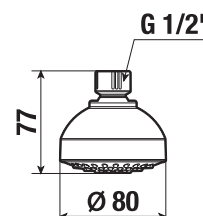

Article number	Description
H3671R10042101	head shower, Ø 80 mm, 1 function, adjustable to 30°, chrome