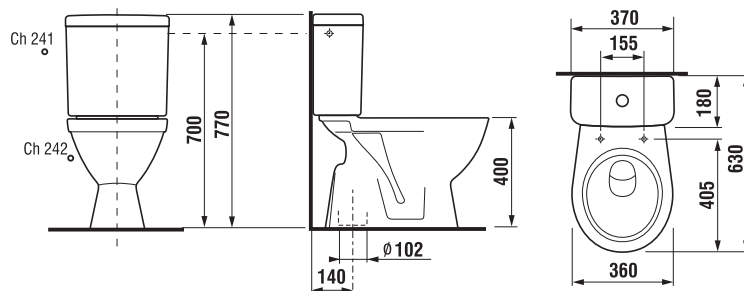

DUROPLAST SEAT AND COVER LYRA PLUS

Article number	Description
H8933803000631	seat and cover, duroplast, steel hinges – for WC combination
H8933813000001	seat and cover, duroplast, Slowclose lowering mechanism, plastic hinges – for WC combinations

Floorstanding WCs recommended to be combined with H893710, see page 158.