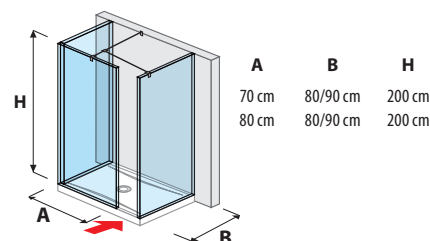

glass wall side-mounted 70, 80 cm

glass wall side-mounted 90, 100, 120, 130, 140 cm

glass wall „L“ 120, 130, 140 x 80 cm
120, 130, 140 x 90 cm

glass wall incl. short glass 70, 80 cm

glass wall incl. short glass 120, 130, 140 cm

glass wall/walk in corner version for a shower trays 70, 80 x 80 cm and 70, 80 x 90 cm

glass wall/walk in for a shower trays 70, 80 x 80 cm and 70, 80 x 90 cm

SHOWER ENCLOSURE FRAMELESS

80 × 195 cm
90 × 195 cm
100 × 195 cm
120 × 195 cm
left, right version