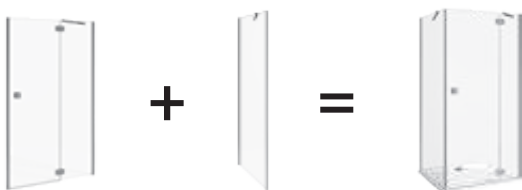

FRAMELESS SHOWER ENCLOSURE, WALLS AND DOORS

Frameless shower screens and doors from the Pure collection are the perfect choice for a modern bathroom. They are made of high-quality 8 mm-thick safety glass with the Jika perla GLASS finish that greatly facilitates maintenance. If you have a passion for clean minimalist design, this style is your choice. Frameless shower enclosures can be installed on a shower tray or directly on the tiles.

JIKA•perla
GLASS