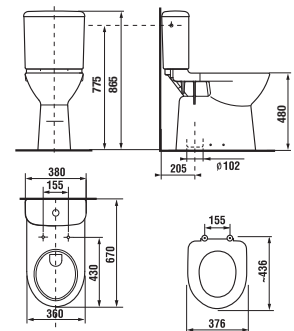

PROJECT AND OTHER PRODUCTS

BARRIER-FREE BATHROOM /

WALLHUNG WC WITH EXTENDED LENGTH DEEP BY JIKA

Article number Description

H8206420000001 wallhung WC washdown, length 70 cm

Optional:

H8932823000001 duroplast seat without cover, plastic hinges