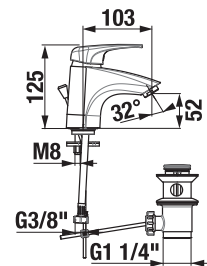

FAUCETS AND SHOWER ACCESSORIES /

Deep by Jika

Benefits

- Extended five-year warranty on cartridge and surface
- Quality ceramic cartridges dia. 37 mm with Ecodisk system
- Aerators are made from a special material that prevents scale deposition
- Two height variants of washbasin pedestal-type faucets
- With metal outlet or the Click-Clack mechanism
- Wall-mounted bathtub and shower faucets feature non-return valves preventing siphonage of dirty water
- Certified quality connection hoses made of stainless steel
- Comprehensive range of models with a medical lever
- Broad range of shower accessories

aerator Neoperl hidden – flow rate 5,7 l/min

for washbasin and sink faucets, the possibility of choosing an aerator with different flow rates

WASHBASIN FAUCET DEEP BY JIKA

Article number	Description
H3111U10041111	washbasin faucet, pedestal type, with automatic outlet, spout 103 mm, flow rate 5,7 l/min
H3111U10041191	washbasin faucet, pedestal type, without automatic outlet, with medical lever, spout 103 mm, flow rate 5,7 l/min
H3111U10041101	washbasin faucet, pedestal type, without automatic outlet, spout 103 mm, flow rate 5,7 l/min

Optional:
H3917100040001 Click-Clack washbasin waste

We recommend combining with the Mio siphon and corner valve; see page 60.

WASHBASIN FAUCET DEEP BY JIKA

Article number	Description
H3111U80041201	washbasin faucet, pedestal type, without automatic outlet, tall version, spout 115 mm, flow rate 5,7 l/min
H3111U80041291	washbasin faucet, pedestal type, without automatic outlet, with medical lever, tall version, spout 115 mm, flow rate 5,7 l/min
H3111U80041241	washbasin faucet, pedestal type, with Click-Clack outlet, tall version, spout 115 mm, flow rate 5,7 l/min