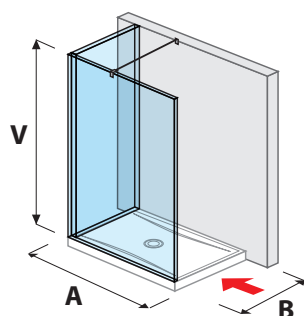

Article number	Description
H2694210026681	„L“ glass wall 1200×800 mm for shower tray 1200×800 mm, incl. side moulding, moulding to join two glass panes and a bracket, JIKA perla GLASS finish
H2694220026681	„L“ glass wall 1200×900 mm for shower tray 1200×900 mm, incl. side moulding, moulding to join two glass panes and a bracket, JIKA perla GLASS finish
H2694230026681	„L“ glass wall 1300×800 mm for shower tray 1300×800 mm, incl. side moulding, moulding to join two glass panes and a bracket, JIKA perla GLASS finish
H2694240026681	„L“ glass wall 1300×900 mm for shower tray 1300×900 mm, incl. side moulding, moulding to join two glass panes and a bracket, JIKA perla GLASS finish
H2694250026681	„L“ glass wall 1400×800 mm for shower tray 1400×800 mm, incl. side moulding, moulding to join two glass panes and a bracket, JIKA perla GLASS finish
H2694260026681	„L“ glass wall 1400×900 mm for shower tray 1400×900 mm, incl. side moulding, moulding to join two glass panes and a bracket, JIKA perla GLASS finish

Article number	Glass dimensions (mm)			Shower tray dimensions (mm)	
	X	Y	V	A	B
H269421	1194	784	2000	1200	800
H269422	1194	884	2000	1200	900
H269423	1294	784	2000	1300	800
H269424	1294	884	2000	1300	900
H269425	1394	784	2000	1400	800
H269426	1394	884	2000	1400	900