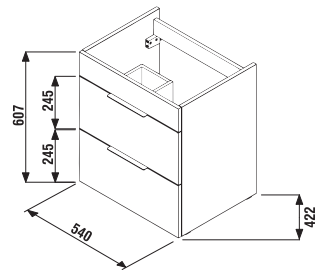

1. **1+1 PACK**
   cabinet + washbasin
   - Safe delivery
   - Space-saving transport packaging
   - Simple handling