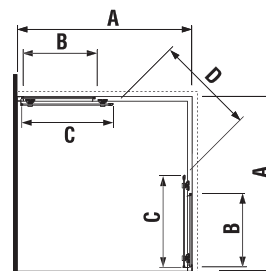

Shower enclosure 800, 900 mm, square, glossy silver-colour profile, 6mm transparent glass or arctic design glass with special JIKA perla GLASS treatment, chromed handles.

Article number	Dimension (mm)	Height (mm)	Thickness (mm)	Glass design
H2512410026681	800	1950	6	transparent
H2512420026681	900	1950	6	transparent
H2512410026661	800	1950	6	arctic
H2512420026661	900	1950	6	arctic

charge 668 – transparent glass
charge 666 – arctic decor

Article number	Dimensional options (mm)		Dimension (mm) B	Dimension (mm) C	Entrance width (mm) D
	A min	A max			
H2512410026681	780	795	319	400,5	434,8
H2512420026681	880	898	369	450,5	505,5
H2512410026661	780	795	319	400,5	434,8
H2512420026661	880	898	369	450,5	505,5