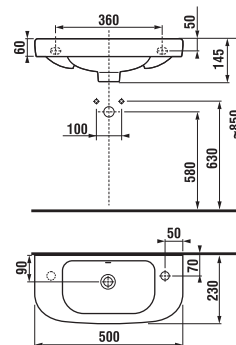

Optional:

H8903490000001 installation kit for washbasins

H3727100040101 angle valve 3/8"-1/2", chrome, 2 pcs

H3747100040001 washbasin siphon 5/4" - 32 mm, chrome, brass

H8942490000001 siphon, chromed ABS, height-adjustable from 175 to 270 mm, high of water seal 75 mm, flow-rate capacity of 45 l, with decorative rings (can also be used without decorative rings)