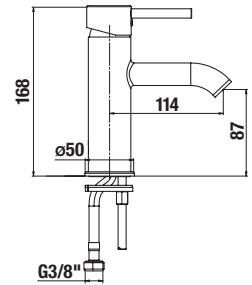

FAUCETS AND SHOWER ACCESSORIES /

Mio Style

Benefits

- Ceramic cartridges, dia. 35 mm
- Aerators are made from a special material preventing scale deposition, thus eliminating difficult scrubbing
- Wall-mounted bathtub and shower faucets feature non-return valves preventing siphonage of dirty water
- Can be combined with a wide range of Cubito-N shower accessories

Aerator Neoperl concealed - flow rate 5 l/min

NEW

WASHBASIN FAUCET MIO STYLE

Available in the 3rd quarter of 2020.

Article number	Description
H3112F10041101	washbasin single-lever faucet, pedestal type, without waste valve, flow rate of 5 l/min, chrome
Optional:	
H3727100040101	angle valve Mio 3/8"-1/2", chrome, 2 pcs
H3747100040001	washbasin siphon 5/4" - 32 mm, chrome, brass
H3917100040001	Click-Clack washbasin waste

NEW

WASHBASIN FAUCET MIO STYLE

Available in the 3rd quarter of 2020.

Article number	Description
H3112F80041201	washbasin single-lever faucet, pedestal type, for washbasin bowls without waste valve, flow rate of 5 l/min, chrome
Optional:	
H3727100040101	angle valve Mio 3/8"-1/2", chrome, 2 pcs
H3747100040001	washbasin siphon 5/4" - 32 mm, chrome, brass
H3917100040001	Click-Clack washbasin waste

NEW

BIDET FAUCET MIO STYLE

Available in the 3rd quarter of 2020.

Article number	Description
H3412F10041111	bidetová stojančková batéria s kovovou výpusťou, chróm
Optional:	
H3727100040101	angle valve Mio 3/8"-1/2", chrome, 2 pcs