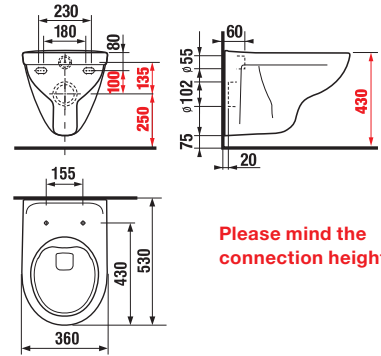

Please mind the connection height.

WE RECOMMEND COMBINING WITH

PAGE 129

COMPACT WALLHUNG WC LYRA PLUS

| Article number | Description |
|------------------|--|
| H823382000001 | wallhung WC Lyra plus Compact, washdown, length of only 49 cm!!! |
| Optional: | |
| H8903840000631 | duroplast seat and cover, fast-clamping, steel hinges |
| H8903850000631 | duroplast seat and cover, fast-clamping, Slowclose, steel hinges |
| H8933843000631 | seat and cover, steel hinges – for wallhung WC Lyra plus |
| H8933853000001 | seat and cover, duroplast, Slowclose lowering mechanism, plastic hinges – for wallhung WCs Lyra plus |
| H8933870000001 | seat and cover, thermoplastic, plastic hinges – for wallhung WC Lyra plus |
| H8929920000001 | Laufen levelling tape |
| H8926950000001 | Laufen damper kit |
| H8946140000001 | Laufen leveling paste |