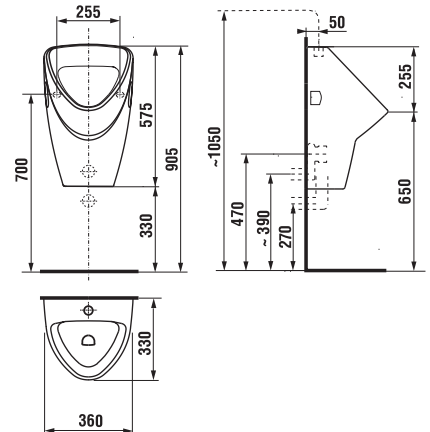

**RECOMMENDED TO BE
COMBINED WITH SUITABLE
CONCEALED MODULE
FOR URINALS**

PAGE 129

ATTENTION! Installation of Livo urinal requires bolts H892536 (thread length 40 mm).

URINAL **KORINT** WITH OUTER WATER INLET