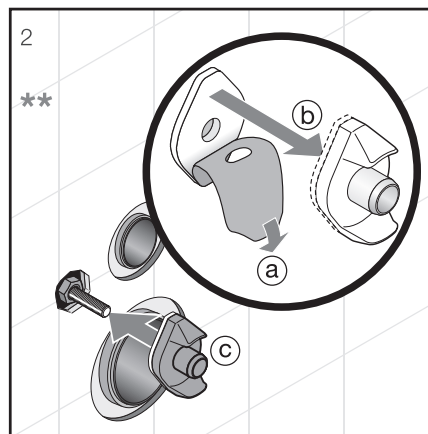

Install using levelling tape H892992000001 and H892695000001 damper kit:

Installation Mio rimless