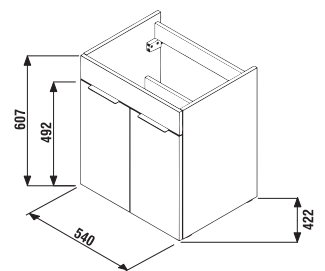

1. **1+1 PACK**
   cabinet + washbasin
   - Safe delivery
   - Space-saving transport packaging
   - Simple handling