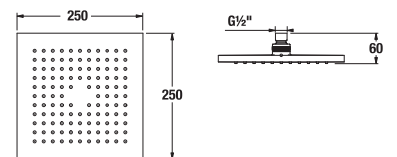

CLEAN TOUCH
Function that facilitates cleaning of shower jets; soft rubbers guarantee easy removal of limescale.