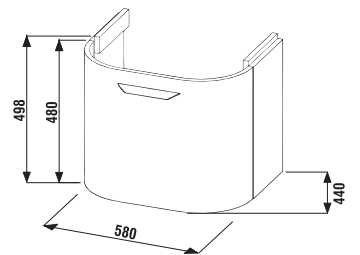

Article number	Description	Colour		
		white	ash	golden oak
H4541334345001	vanity unit for washbasin 60 cm, 1 drawer, rounded front	X		
H4541334343401	vanity unit for washbasin 60 cm, 1 drawer, rounded front		X	
H4541334343411	vanity unit for washbasin 60 cm, 1 drawer, rounded front			X