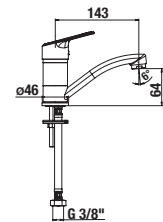

FAUCETS AND SHOWER ACCESSORIES /

NEW

BATH/SHOWER FAUCET WITHOUT SHOWER SET **TALAS TRENDY**

Available in the 3rd quarter of 2020.

Article number	Description
H3212E70044001 SPECIAL line	bath/shower faucet without shower set, chrome

Objednač zvlášť:	
H3651R00043611	shower set (hand shower $\varnothing$ 100mm, 1 function, hand shower holder, shower hose 1.7 m, metal)
H3651R00043731	shower set (hand shower $\varnothing$ 100mm, 3 different functions, hand shower holder, shower hose 1.7 m, metal)

NEW

SHOWER FAUCET WITHOUT SHOWER SET **TALAS TRENDY**

Available in the 3rd quarter of 2020.

Article number	Description
H3312E70044001 SPECIAL line	shower faucet without shower set, chrome

Optional:	
H3651R00043611	shower set (hand shower $\varnothing$ 100mm, 1 function, hand shower holder, shower hose 1.7 m, metal)
H3651R00043731	shower set (hand shower $\varnothing$ 100mm, 3 different functions, hand shower holder, shower hose 1.7 m, metal)

NEW

SINK FAUCET **TALAS TRENDY**

Available in the 3rd quarter of 2020.

Article number	Description
H3512E10042201	sink faucet, pedestal type, with swivel spout 143 mm, chrome

NEW

SINK FAUCET **TALAS TRENDY**

Available in the 3rd quarter of 2020.

Article number	Description
H3512E10042301	sink faucet, pedestal type, with swivel spout 210 mm, chrome