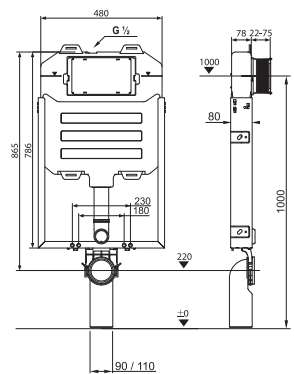

CONCEALED MODULES / WITH INSTALLATION DEPTH OF 9 CM /

BASIC TANK SYSTEM COMPACT MODULE FOR FLOORSTANDING CLOSETS

Article number	Description
H894650000001	Basic Tank System Compact for floorstanding closets, - depth 8 cm - wall-mounting and masonry casing required - frame suitable for floorstanding WCs - reduced depth, cistern volume maintained - anti-dew insulated cistern - simple wall-mounting - silent inlet valve - replaceable push-buttons - flush options: 2/4 l, 3/4,5 l and 3/6 l - insulated elbow, protects from dew formation at the module and water pipes

Note: The factory setting for the valve in the concealed module is a flushing volume of 3/6 liters.

BASIC TANK SYSTEM COMPACT MODULE FOR WALLHUNG CLOSETS

Article number	Description
H8946510000001	Basic Tank System Compact for wallhung closets - depth 8 cm - wall-mounting and masonry casing required - simple wall-mounting - anti-dew insulated cistern - frame suitable for walling in - silent inlet valve - replaceable push-buttons - flush options: 2/4 l, 3/4,5 l and 3/6 l - insulated elbow, protects from dew formation at the module and water pipes - structure load-carrying capacity of 400 kg - DN 90/110 drain elbow

Optional:
H8936730000001 straight connection for WC module

Note: The factory setting for the valve in the concealed module is a flushing volume of 3/6 liters.

WC SYSTEM COMPACT MODULE FOR WALLHUNG CLOSETS