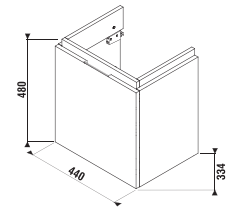

VANITY UNIT FOR SMALL WASHBASIN CUBITO 45 CM

white/glossy front

dark pine oak

| Article number | Description | Colour | | |
|----------------|--|--------------------|-----------|-----|
| | | white/glossy front | dark pine | oak |
| H40J4213015001 | vanity unit for small washbasin 45x34 cm H811422, 1 drawer | x | | |
| H40J4213014611 | vanity unit for small washbasin 45x34 cm H811422, 1 drawer | | x | |
| H40J4213015191 | vanity unit for small washbasin 45x34 cm H811422, 1 drawer | | | x |