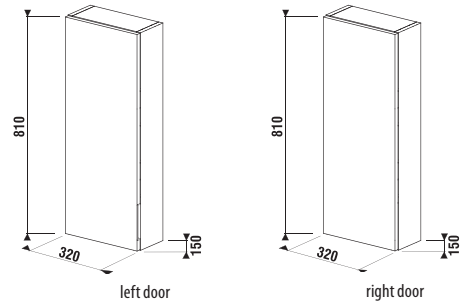

Article number	Description	Colour		
		white/ glossy front	dark pine	oak
H43J4241105001	medium shallow cabinet, 1 door (left hinged), 2 glass shelves	x		
H43J4241104611	medium shallow cabinet, 1 door (left hinged), 2 glass shelves		x	
H43J4241105191	medium shallow cabinet, 1 door (left hinged), 2 glass shelves			x
H43J4241205001	medium shallow cabinet, 1 door (right hinged), 2 glass shelves	x		
H43J4241204611	medium shallow cabinet, 1 door (right hinged), 2 glass shelves		x	
H43J4241205191	medium shallow cabinet, 1 door (right hinged), 2 glass shelves			x