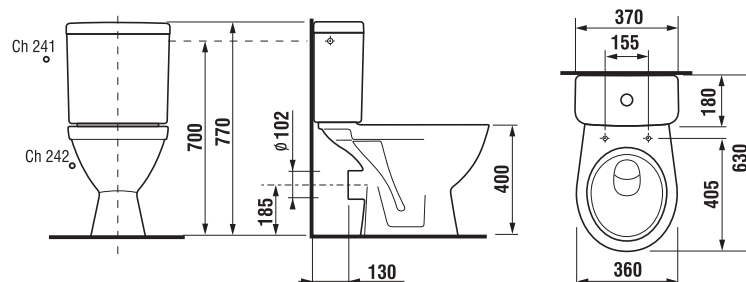

Article number	Description	Water inlet	Flushing mechanism	Outlet
H8263860002413	WC combination	x	x	x
H8263860002423	WC combination	x	x	x

Optional:	Description
H8929990000001	installation kit for WC
H8933803000631	seat and cover, duroplast, steel hinges – for WC combinations
H8933813000001	seat and cover, duroplast, Slowclose lowering mechanism, plastic hinges – for WC combinations
H8933830000001	seat and cover, thermoplastic, plastic hinges – for WC combinations