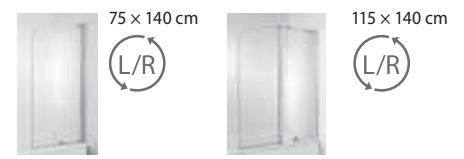

BATH SCREEN