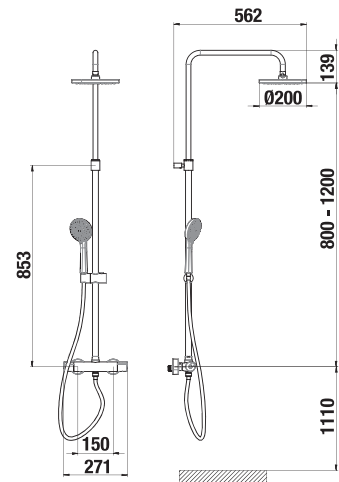

Article number	Description
H3337170045711	shower thermostatic column (shower faucet, head shower $\varnothing$ 200 mm, hand-spray $\varnothing$ 100 mm, 3 different functions, shower hose 1.7 m)