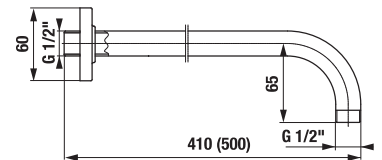

Article number	Description
H3661X00040051	shower arm, wall-mounted, 400 mm
H3661X00040061	shower arm, wall-mounted, 500 mm
H3661X00040011	shower arm, ceiling-mounted, 100 mm
H3661X00040021	shower arm, ceiling-mounted, 200 mm

H3661X00040021