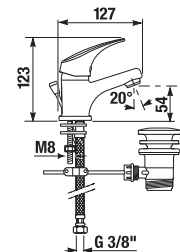

Article number	Description
H3111N10041101	washbasin single-lever faucet without pop-up waste, chrome
H3111N10041111	washbasin single-lever faucet with pop-up waste, chrome

Optional:	
H3917100040001	Click-Clack washbasin waste