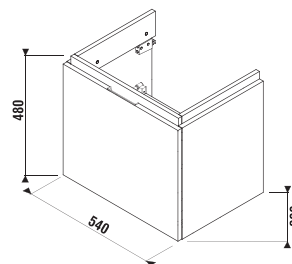

MAGIC FIX JIKA•perla

VANITY UNIT FOR WASHBASIN CUBITO 55 CM

white/glossy front

tmavá borovica

dub

| Article number | Description | Colour | | |
|----------------|---|--------------------|-----------|-----|
| | | white/glossy front | dark pine | oak |
| H40J4223015001 | vanity unit for washbasin 55 cm H810422, 1 drawer | x | | |
| H40J4223014611 | vanity unit for washbasin 55 cm H810422, 1 drawer | | x | |
| H40J4223015191 | vanity unit for washbasin 55 cm H810422, 1 drawer | | | x |