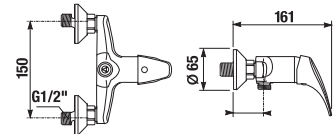

FAUCETS AND SHOWER ACCESSORIES /

BATH/SHOWER FAUCET TALAS

Article number	Description
H3211N70044001	bath/shower single-lever faucet, without shower set, pitch 150 mm, chrome

SHOWER FAUCET TALAS

Article number	Description
H3311N70044001	shower single-lever faucet, without shower set, pitch 150 mm, chrome

SINK FAUCET, SHORT SPOUT TALAS

Article number	Description
H3511N10042201	sink faucet, pedestal type, with swivel sput 143 mm, chrome

SINK FAUCET, LONG SPOUT TALAS

Article number	Description
H3511N10042301	sink faucet, pedestal type, with swivel spout 210 mm, chrome

It is recommended to combine with Rio accessories.