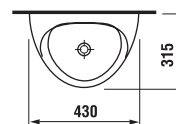

- A - sensor head with jet
- B - sensing zone
- C - control electronics
- D - electromagnetic valve
- E - angle valve with filter
- F - siphon

RECOMMENDED TO BE COMBINED WITH SUITABLE CONCEALED MODULE FOR URINALS

PAGE 129