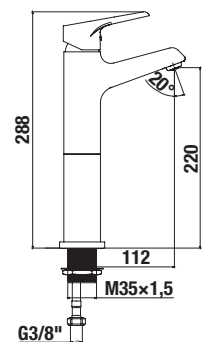

FAUCETS AND SHOWER ACCESSORIES /

Cube

Benefits

- Ceramic cartridges, dia. 35 mm
- Aerators are made from a special material preventing scale deposition, thus eliminating difficult scrubbing
- Wall-mounted bathtub and shower faucets feature non-return valves preventing siphonage of dirty water
- Can be combined with a wide range of Rio shower accessories

Aerator Neoperl concealed - flow rate 5 l/min

for washbasin and sink faucets, the possibility of choosing an aerator with different flow rates

NEW

WASHBASIN FAUCET CUBE

Available in the 3rd quarter of 2020.

Article number	Description
H3111W10041101	washbasin single-lever faucet, pedestal type, without waste valve, flow rate of 5 l/min, chrome

Optional:

H3727100040101	angle valve Mio 3/8"-1/2", chrome, 2 pcs
H3747100040001	washbasin siphon 5/4" - 32 mm, chrome, brass
H3917100040001	Click-Clack washbasin waste

NEW

WASHBASIN FAUCET WITH MEDICAL HANDLE CUBE

Available in the 3rd quarter of 2020.

Article number	Description
H3111W10045101	washbasin single-lever faucet, pedestal type, with medical handle, without waste valve, flow rate of 5 l/min, chrome

Optional:

H3727100040101	angle valve Mio 3/8"-1/2", chrome, 2 pcs
H3747100040001	washbasin siphon 5/4" - 32 mm, chrome, brass
H3917100040001	Click-Clack washbasin waste

NEW

WASHBASIN FAUCET CUBE

Available in the 3rd quarter of 2020.

Article number	Description
H3111W80041201	washbasin single-lever faucet, pedestal type, for washbasin bowls without waste valve, flow rate of 5 l/min, chrome

Optional:

H3727100040101	angle valve Mio 3/8"-1/2", chrome, 2 pcs
H3747100040001	washbasin siphon 5/4" - 32 mm, chrome, brass
H3917100040001	Click-Clack washbasin waste

NEW

BIDET FAUCET CUBE

Available in the 3rd quarter of 2020.