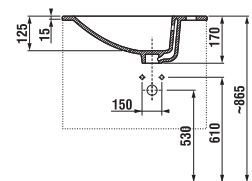

1. **1+1 PACK**
   cabinet + washbasin
2. Safe delivery
   - Space-saving transport packaging
   - Simple handling

PROJECT AND OTHER PRODUCTS