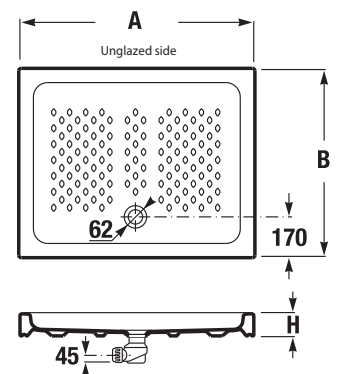

Article number	Description
A374770000	rectangular shower tray 920 × 720 mm, height 100 mm
A37477C000	rectangular shower tray 1000 × 800 mm, height 100 mm
A37477A000	rectangular shower tray 1200 × 800 mm, height 100 mm

Optional:

H2949830000001	siphon for ceramic shower trays, stainless cover with JIKA logo; flow rate 33 l/min
H8991030000001	expansion tape between shower tray and wall, 290 × 50 mm

For compatibility with Jika shower stalls, the bathtub must be installed on the tiles.

	A	B	H
A374770000	920	720	100
A37477C000	1000	800	100
A37477A000	1200	800	100