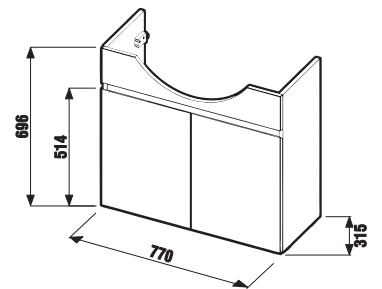

Article number	Description	Colour white glossy/ Body colour white x
H4531520383001	vanity unit with 3 doors, 2 drawers, for washbasin 80 cm