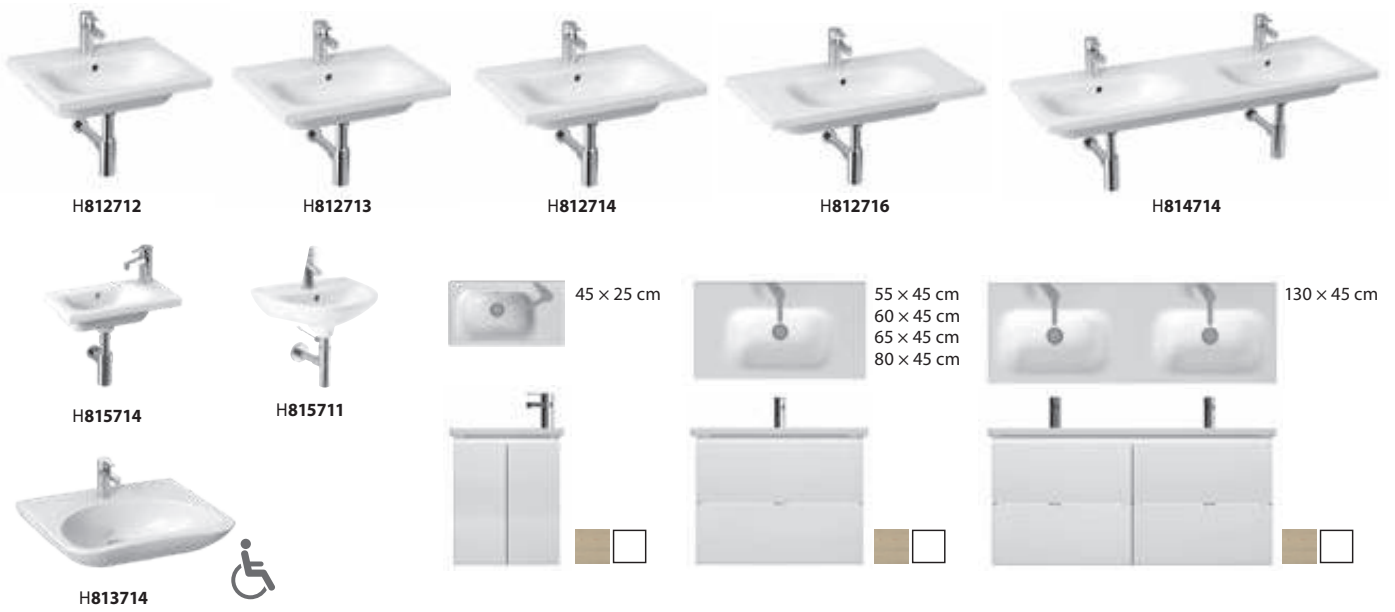

OVERVIEW / BATHROOM DESIGN LINE MIO /

WASHBASINS AND SMALL WASHBASINS

WCS