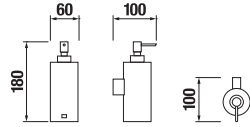

BATHROOM ACCESSORIES /

WALL SOAP DISPENSER **GENERIC**

Article number	Description
H3833D20041001	wall soap dispenser, volume 192 ml, high 18 cm, chrome