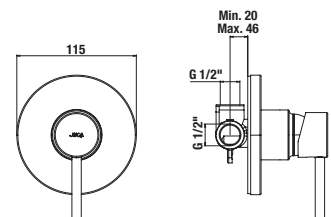

FAUCETS AND SHOWER ACCESSORIES /

NEW

BATH/SHOWER FAUCET WITHOUT SHOWER SET MIO STYLE

Available in the 3rd quarter of 2020.

Article number	Description
H3212F70044001	bath/shower faucet without shower set, chrome

Optional:	
H3651X00043621	shower kit (hand shower $\varnothing$ 130 mm, 4 different functions, shower holder, shower hose 1.7 m)
H3651X00043631	shower kit (hand shower 130x130 mm, 4 different functions, shower holder, shower hose 1.7 m)
H3651X00044721	shower kit (hand shower $\varnothing$ 130 mm, 4 different functions, slide bar, chrome-plated soap dish, shower hose 1.7 m)
H3651X00044731	shower kit (hand shower 130x130mm, 4 different functions, slide bar, chrome-plated soap dish, shower hose 1.7 m)

NEW

SHOWER FAUCET WITHOUT SHOWER SET MIO STYLE

Available in the 3rd quarter of 2020.

Article number	Description
H3312F70044001	shower faucet without shower set, chrome

Optional:	
H3651X00043621	shower kit (hand shower $\varnothing$ 130 mm, 4 different functions, shower holder, shower hose 1.7 m)
H3651X00043631	shower kit (hand shower 130x130 mm, 4 different functions, shower holder, shower hose 1.7 m)
H3651X00044721	shower kit (hand shower $\varnothing$ 130 mm, 4 different functions, slide bar, chrome-plated soap dish, shower hose 1.7 m)
H3651X00044731	shower kit (hand shower 130x130mm, 4 different functions, slide bar, chrome-plated soap dish, shower hose 1.7 m)

NEW

BATH/SHOWER CONCEALED FAUCET WITHOUT SHOWER SET MIO STYLE

Available in the 3rd quarter of 2020.

Article number	Description
H3212F60040001	bath/shower concealed faucet, chrome