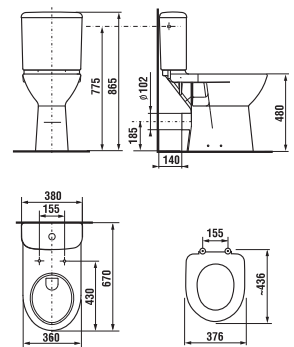

PROJECT AND OTHER PRODUCTS

BARRIER-FREE BATHROOM /

WALLHUNG WC WITH EXTENDED LENGTH DEEP BY JIKA

Article number Description

H8206420000001 wallhung WC washdown, length 70 cm

Optional:

H8932823000001 duroplast seat without cover, plastic hinges