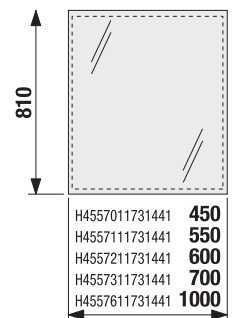

MIRRORS AND LIGHTING /

MIRRORS CLEAR WITH INTEGRATED LIGHTING 45, 55, 60, 70, 100 × 81 CM

Article number	Description	Dimension
H4557051731441	mirror with LED lighting, IP44, without switch, for 1 light connection 230 V, bevel 5 mm, with possibility demister foil max. 274 × 274 mm	45 × 81 cm
H4557151731441	mirror with LED lighting, IP44, without switch, for 2 lights connection 230 V, bevel 5 mm, with possibility demister foil max. 274 × 274 mm	55 × 81 cm
H4557251731441	mirror with LED lighting, IP44, without switch, for 2 lights connection 230 V, bevel 5 mm, with possibility demister foil max. 274 × 274 mm	60 × 81 cm
H4557351731441	mirror with LED lighting, IP44, without switch, for 2 lights connection 230 V, bevel 5 mm, with possibility demister foil max. 574 × 274 mm	70 × 81 cm
H4557651731441	mirror with LED lighting, IP44, without switch, for connection 230 V, bevel 5 mm, with possibility demister foil max. 574 × 274 mm	100 × 81 cm

Heating foil prevents condensation of air humidity on mirror surfaces. While taking a bath or a shower, causing air humidity to temporarily increase, mirrors do not get steamed up thanks to this foil. The principle is very simple (similar to heated rear windows in a car) – the mirror's back panel is heated by means of a resistance wire placed on a self-adhesive foil and connected to the power supply.

DEMISTER FOIL AND SWITCH

Article number	Description	Dimension
H4942811730001	demister foil 274 × 274 mm for the mirror, with connection box 230 V, IP44	27,4 × 27,4 cm
H4942911730001	demister foil 574 × 274 mm for the mirror, with connection box 230 V, IP44	57,4 × 27,4 cm
H4942611730001	touchless switch for lights in mirrors Clear	

MIRRORS CLEAR WITHOUT LIGHTING 45, 55, 60, 70, 100 × 81 CM