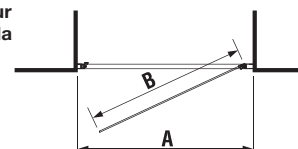

Single shower door 800, 900, 1000 mm, left/right, glossy silver-colour profile, 6mm transparent glass or arctic glass with special JIKA perla GLASS treatment, chromed handles.

Article number	Dimension (mm)	Height (mm)	Thickness (mm)	Glass design
H2542410026681	800	1950	6	transparent
H2542420026681	900	1950	6	transparent
H2542430026681	1000	1950	6	transparent
H2542410026661	800	1950	6	arctic
H2542420026661	900	1950	6	arctic
H2542430026661	1000	1950	6	arctic

charge 668 – transparent glass
charge 666 – arctic decor

Article number	Dimensional options (mm) to niche		Dimension (mm) B
	A min	A max	
H254241	765	795	673
H254242	865	895	773
H254243	965	995	873