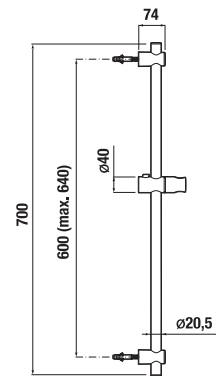

FAUCETS AND SHOWER ACCESSORIES /

HAND SHOWER HOLDER CUBITO-N

Article number Description
H3691X00045001 hand shower holder, adjustable

ELBOW CONNECTION CUBITO-N

Article number Description
H3631X00041521 elbow connection 1/2" with hand shower holder

SLIDING BAR CUBITO-N

Article number Description
H3641X00043101 sliding bar, 700 mm

SLIDE BAR SOAP DISH CUBITO-N

Article number Description
H3641X00048111 soap dish for slide bar H3641X00043101, chrome-plated

SHOWER HOSE CUBITO-N

H3621X00002721

Article number Description
H3621X00002721 shower hose 1,7 m, black PVC rings
H3621X00002731 shower hose 1,7 m, PVC Satin

H3621X00002731