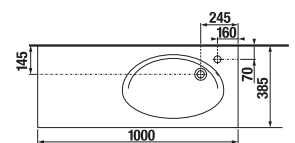

WASHBASINS / TIGO DESIGN LINE /

WASHBASIN TIGO 100 CM

Article number	Description	106
H8122190001061	asymmetric countertop washbasin 100 cm* (washbasin on the right side)	x

* leveling paste is included in the package

Optional:

H3812150040001	front-mounted towel rail for Tigo 100 cm washbasin, stainless steel
H3812140040001	side-mounted towel rail for Tigo washbasins, left/right, stainless steel

Front and side holders cannot be installed at the same time.

VANITY UNIT FOR WASHBASIN TIGO 100 CM

Article number	Description	Colour	
		white	ash
H40J2164015001	vanity unit for washbasin 100 cm H812219, 2 drawers	x	
H40J2164015141	vanity unit for washbasin 100 cm H812219, 2 drawers		x
H8942460000001	space-saving siphon, distance between the corner valves is 200 mm, DN40		
H4944010390001	feet, chrome-plated, 106 -116 mm (1 pair)		

SHELF UNDER THE WASHBASIN TIGO

Article number	Description
H46J2101005001	shelf under the washbasin 65 cm, incl. 2 consoles
H46J2111005001	shelf under the washbasin 80 cm, incl. 3 consoles
H46J2121005001	shelf under the washbasin 100 cm, incl. 3 consoles

The shelf below the washbasin is supported by hidden consoles that are included in the package.

We deliver the Tigo N furniture pre-assembled, ready for immediate use.

Tigo N bathroom furniture can be combined with Clear mirrors in the Mirrors and Lighting chapter.