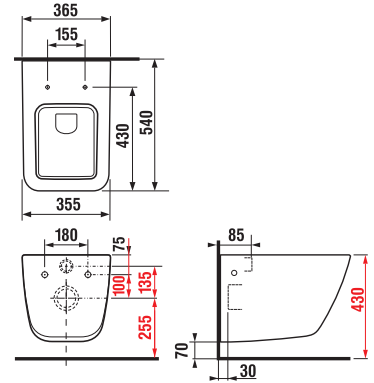

Please mind the connection height.

WE RECOMMEND COMBINING WITH

PAGE 129

SEAT AND COVER PURE

Article number	Description
H8934213000631	duroplast seat and cover, quick-mount system, stainless steel hinges
H8934223000631	duroplast seat and cover, quick-mount system, stainless steel hinges, Slowclose mechanism

Spare parts:	
H8914220000631	fast-clamping steel hinges for seat and cover Pure H893421/H893422
H8914250000001	bolt caps for duroplast seat and cover H893421/H893422