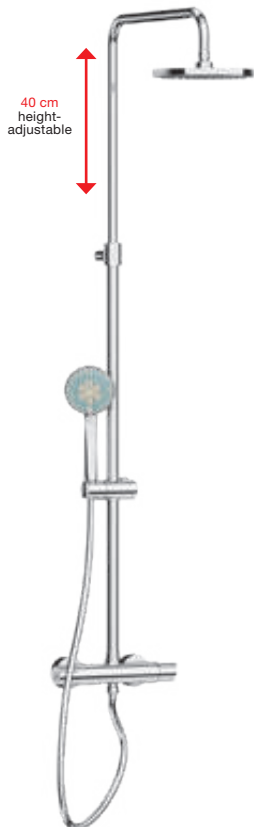

SHOWER THERMOSTATIC COLUMN MIO