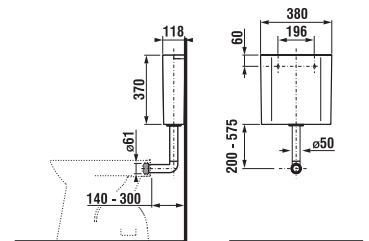

JIKA concealed modules are compatible with all JIKA floorstanding and wallhung closets. The outlet elbow is DN90/DN100, there is no need to use reduction for outlet connection. You can find instructions in every package of the JIKA modules. A mounting kit is also included.