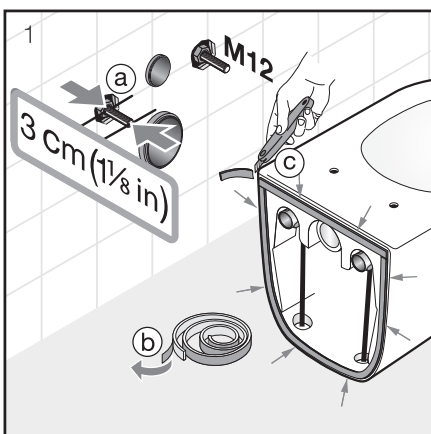

Installation with levelling tape **H8929920000001** and damper kit **H8926950000001**:

Installation Mio rimless