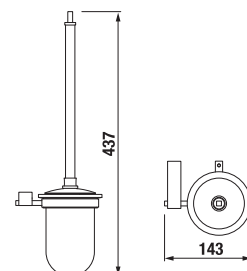

Article number	Description
H3837330040001	glass toilet brush set, wall model, complete, chrome