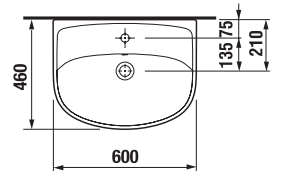

Article number	Description	yyy: 104	109
H813383000yyy1	washbasin 60 cm	X	X

Optional:

H8903490000001	installation kit for washbasins