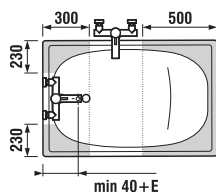

STEEL BATHTUB RIGA MINI

Areas shown in this colour are not recommended for placing a bathtub outlet or a bathtub mixer outlet.

These areas are recommended for placing a bathtub outlet or a bathtub mixer outlet.

E = edge width of bathtub

Article number	Description	Capacity
H2340000000001	Riga mini 1 050 mm, sitting bath	120 l

Optional:

H2940000000001	metal feet for Riga mini
H2948150040001	automatic overflow including siphon 40/50 mm, length 550 mm, plastic body of overflow
H2948160040001	automatic overflow including siphon 40/50 mm, length 550 mm, brass body of overflow
H2948170040001	automatic overflow with inlet, including siphon 40/50 mm, length 550 mm, plastic body of overflow
H2948180040001	automatic overflow with inlet, including siphon 40/50 mm, length 550 mm, brass body of overflow