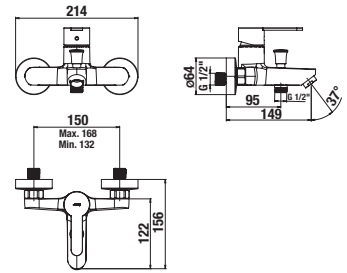

| Optional: | |
|----------------|--|
| H3651R00043611 | shower set (hand shower \varnothing 100 mm, 3 functions, holder, shower hose 1.7 m, chrome) |
| H3651R00043731 | shower set (hand shower \varnothing 100 mm, 3 functions, sliding bar, shower hose 1.7 m, chrome) |