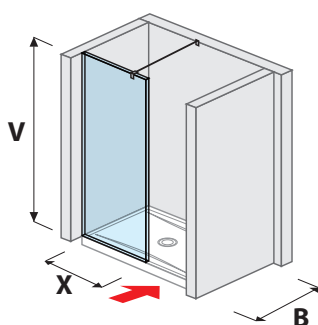

GLASS WALL PURE SIDE-MOUNTED 70, 80 CM

Article number	Description
H2674290026681	glass wall, side-mounted 700 mm, for a shower tray 1200×800 mm, 1200×900 mm, 1300×800 mm and 300×900 mm, JIKA perla GLASS finish, incl. side moulding and a bracket
H2684200026681	glass wall, side-mounted 800 mm, for a shower tray 1400×800 mm and 1400×900 mm, JIKA perla GLASS finish, incl. side moulding and a bracket

Article number	Glass dimensions (mm)		Shower tray dimensions (mm)		Entrance dimensions (mm)
	X	V	A	B	C
H267429	684	2000	1200/1300	800/900	516/616
H268420	784	2000	1400	800/900	616

GLASS WALL PURE SIDE-MOUNTED 90, 100, 120, 130, 140 CM