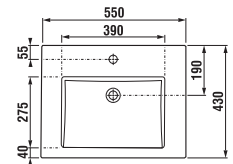

1. **1+1 PACK**
   cabinet + washbasin
   - Safe delivery
   - Space-saving transport packaging
   - Simple handling