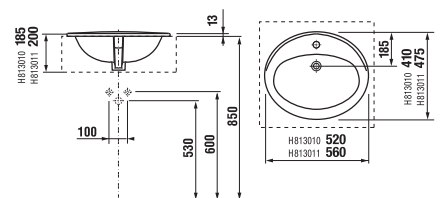

DROP-IN WASHBASINS IBON

Article number H8130100001041
Description drop-in washbasin Ibon 52 cm
 H8130110001041 drop-in washbasin Ibon 56 cm

PROJECT AND
OTHER PRODUCTS

BARRIER-FREE BATHROOM /

Safety, perfect comfort of personal hygiene, and a pleasant bathroom environment. Mio design line health washbasin features a special-shaped front edge facilitating access of wheelchair-bound users; the combined toilet can be raised up to 50 cm and extended up to 70 cm.