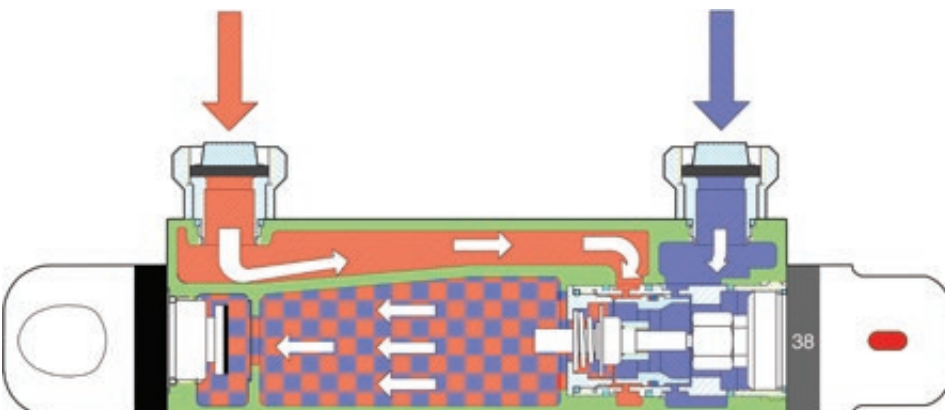

All shower hoses feature this anti-twist system, concealed in the hose cone.

FAUCETS AND SHOWER ACCESSORIES /

Thermostat Benefits

- **Speed and precision - Quick reaction**
High-quality thermostatic valve provides for instant supply of mixed water at the required temperature level.
- **Water savings - Eco stop - the button that saves water.**
Mio thermostatic shower column features a water-flow control valve that informs the user of reaching 50 percent of the faucet's design flow-rate. In order to set a higher flow-rate, you need to press the button to unlock.
- **Safety - Safety stop - the button that protects.**
Thermostatic valve control includes a built-in safety button that prevents the setting of the water temperature above the comfortable and safe level of 38 °C. In order to set water temperature above 38 °C (but not more than 50 °C), you need to press the button to unlock.
- **Hot water supply blocking**
In case of cold water supply failure, the smart thermostat reacts instantly, blocking hot water supply to prevent the user from being scalded.
- **Stable water temperature setting** - the smart thermostat ensures a constant water temperature with no temperature fluctuations.
- **Dual diverter** - for the bathtub and shower thermostatic column there is a diverter for switching between bathtub filling or hand-spray or head shower.