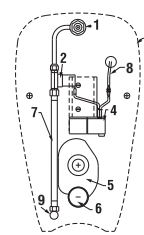

Spare parts:	Description
H8402000000001	Livo Antivandal vacuum-system urinal, ceramics, internal water inlet
H8910720000001	Livo Antivandal radar sensor, mains power supply
H8925360008901	installation kit Livo with white covers
H8925360008911	installation kit Livo with chrome-plated covers
H8920030000001	siphon, horizontal/vertical outlet

- 1 - water supply
- 2 - electromagnetic valve
- 3 - ceramic urinal
- 4 - electronics with a radar sensor for a 24 V power supply
- 5 - siphon
- 6 - drain pipe, dia. Ø 50mm
- 7 - interconnecting hoses
- 8 - a 24 V supply cable
- 9 - corner valve for the water supply

Livo Urinal installation requires torsion bars no. H892536 (thread length of 40 mm), included in the package.

RECOMMENDED TO BE COMBINED WITH SUITABLE CONCEALED MODULE FOR URINALS

PAGE 129