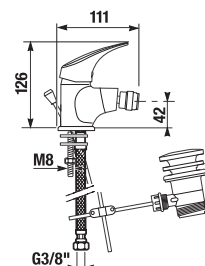

Article number	Description
H3411N10041111	bidet single-lever faucet with pop-up waste, chrome