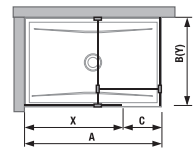

SHOWER SCREENS, ENCLOSURES, DOORS AND TRAYS /

GLASS WALL PURE SIDE-MOUNTED, INCL. SHORT GLASS 70, 80 CM

Article number	Description
H2684210026681	glass wall, side-mounted 700 mm, for shower trays 1200×800 mm, 1200×900 mm, 1300×800 mm and 1300×900 mm, JIKA perla GLASS finish, incl. short glass, moulding to join two glass panes, side moulding and a bracket
H2684220026681	glass wall, side-mounted 800 mm for shower trays 1400×800 mm and 1400×900 mm, JIKA perla GLASS finish, incl. short glass, moulding to join two glass panes, side moulding and a bracket

Article number	Glass dimensions (mm)			Shower tray dimensions (mm)		Entrance dimensions (mm)
	X	Y	V	A	B	C
H268421	697	200	2000	1200/1300	800/900	503/603
H268422	797	200	2000	1400	800/900	603

GLASS WALL PURE SIDE-MOUNTED, INCL. SHORT GLASS 120, 130, 140 CM

Article number	Description
H2674260026681	glass wall, side-mounted 1200 mm, for shower trays 1200×800 mm and 1200×900 mm, JIKA perla GLASS finish, incl. short glass, moulding to join two glass panes, side moulding and a bracket
H2674270026681	glass wall, side-mounted 1300 mm, for shower trays 1300×800 mm and 1300×900 mm, JIKA perla GLASS finish, incl. short glass, moulding to join two glass panes, side moulding and a bracket
H2674280026681	glass wall, side-mounted 1400 mm, for shower trays 1400×800 mm and 1400×900 mm, JIKA perla GLASS finish, incl. short glass, moulding to join two glass panes, side moulding and a bracket

Article number	Glass dimensions (mm)			Shower tray dimensions (mm)		Entrance dimensions (mm)
	X	Y	V	A	B	C
H267426	1200	200	2000	1200	800/900	600/700
H267427	1300	200	2000	1300	800/900	600/700
H267428	1400	200	2000	1400	800/900	600/700

GLASS WALL/WALK IN PURE CORNER VERSION