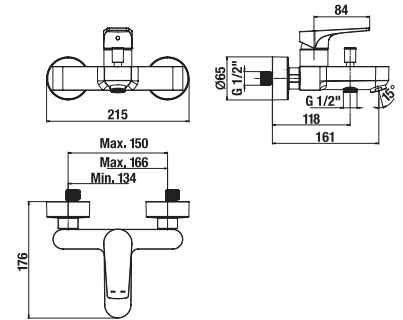

Can be combined with a head shower and shower accessories Cubito-N.