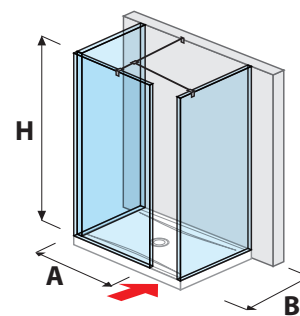

glass wall PURE side-mounted 70, 80 cm

| A | B | H |
|-------|----------|--------|
| 70 cm | 80/90 cm | 200 cm |
| 80 cm | 80/90 cm | 200 cm |

glass wall PURE side-mounted 90, 100, 120, 130, 140 cm

| A | B | H |
|--------|----------|--------|
| 90 cm | 90 cm | 200 cm |
| 100 cm | 80 cm | 200 cm |
| 120 cm | 80/90 cm | 200 cm |
| 130 cm | 80/90 cm | 200 cm |
| 140 cm | 80/90 cm | 200 cm |

glass wall PURE „L“ 120, 130, 140 x 80 cm | 120, 130, 140 x 90 cm

| A | B | H |
|--------|----------|--------|
| 120 cm | 80/90 cm | 200 cm |
| 130 cm | 80/90 cm | 200 cm |
| 140 cm | 80/90 cm | 200 cm |

glass wall PURE incl. short glass 70, 80 cm

| A | B | H |
|-------|----------|--------|
| 70 cm | 80/90 cm | 200 cm |
| 80 cm | 80/90 cm | 200 cm |

glass wall PURE incl. short glass 120, 130, 140 cm

| A | B | H |
|--------|----------|--------|
| 120 cm | 80/90 cm | 200 cm |
| 130 cm | 80/90 cm | 200 cm |
| 140 cm | 80/90 cm | 200 cm |

glass wall/walk in PURE corner version for a shower trays
70, 80 x 80 cm | 70, 80 x 90 cm

| A | B | H |
|-------|----------|--------|
| 70 cm | 80/90 cm | 200 cm |
| 80 cm | 80/90 cm | 200 cm |

glass wall/walk in PURE for a shower trays
70, 80 x 80 cm | 70, 80 x 90 cm