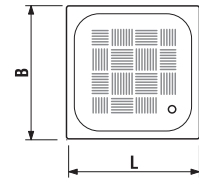

SHOWER SCREENS, ENCLOSURES, DOORS AND TRAYS /

STEEL SHOWER TRAY **SOFIA**

Antislip

You will not slip in your shower tray thanks to the special anti-slip surface.

Article number	Description	Antislip yyy: 011
H2140700000001	rectangular shower tray 700 × 700 mm	
H214080000yyy1	rectangular shower tray 800 × 800 mm	x
H214090000yyy1	rectangular shower tray 900 × 900 mm	x

charge 000 - white
charge 011 - Antislip

	L	B	H	X	Y
H214070	700	700	135	42	52
H214080	800	800	145	42	52
H214090	900	900	145	52	62

Optional:

H2948240000001	siphon for shower trays 50/40 mm, stainless steel cover with JIKA logo; flowrate of 39 l/min
H2955560000001	expansion tape between shower tray and wall, 290 × 50 mm

Square shower trays Sofia are recommended in combination with the shower enclosures and doors Cubito Pure, and with the shower enclosures Lyra plus.

Benefits of gelcoat shower trays

- The shower tray's smooth surfaces guarantee a perfectly hygienic environment.
- Gelcoat material is easy to clean and maintain.
- Shower trays are highly resistant, ensuring durable service for any bathroom.
- Thanks to their resistance to UV radiation, Padana shower trays will keep their brightness for a long time.
- Shower tray height is a mere 3.5 cm, making it look very subtle and graceful.

The Padana shower trays are made from innovative gelcoat material, and thanks to their special qualities they should not escape your attention. Limestone, the main product component, in combination with resins forms a very unique material. Combined with their minimalist design, Padana shower trays become a highlight of any bathroom.