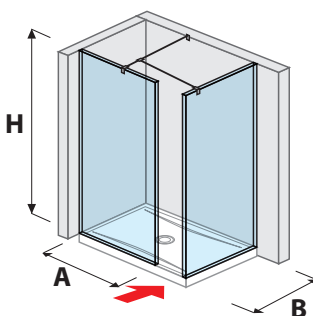

glass wall PURE side-mounted 70, 80 cm

| A | B | H |
|-------|----------|--------|
| 70 cm | 80/90 cm | 200 cm |
| 80 cm | 80/90 cm | 200 cm |

glass wall PURE side-mounted 90, 100, 120, 130, 140 cm

| A | B | H |
|--------|----------|--------|
| 90 cm | 90 cm | 200 cm |
| 100 cm | 80 cm | 200 cm |
| 120 cm | 80/90 cm | 200 cm |
| 130 cm | 80/90 cm | 200 cm |
| 140 cm | 80/90 cm | 200 cm |

glass wall PURE „L“ 120, 130, 140 x 80 cm | 120, 130, 140 x 90 cm

| A | B | H |
|--------|----------|--------|
| 120 cm | 80/90 cm | 200 cm |
| 130 cm | 80/90 cm | 200 cm |
| 140 cm | 80/90 cm | 200 cm |

glass wall PURE incl. short glass 70, 80 cm

| A | B | H |
|-------|----------|--------|
| 70 cm | 80/90 cm | 200 cm |
| 80 cm | 80/90 cm | 200 cm |

glass wall PURE incl. short glass 120, 130, 140 cm

| A | B | H |
|--------|----------|--------|
| 120 cm | 80/90 cm | 200 cm |
| 130 cm | 80/90 cm | 200 cm |
| 140 cm | 80/90 cm | 200 cm |

glass wall/walk in PURE corner version for a shower trays
70, 80 x 80 cm | 70, 80 x 90 cm

| A | B | H |
|-------|----------|--------|
| 70 cm | 80/90 cm | 200 cm |
| 80 cm | 80/90 cm | 200 cm |

glass wall/walk in PURE for a shower trays
70, 80 x 80 cm | 70, 80 x 90 cm