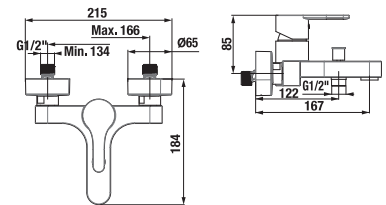

Combine with the Cubito-N shower accessories.