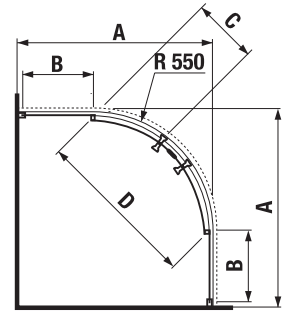

Corner shower enclosure 800, 900 mm, radius 550 mm, white profile, 4 mm transparent glass or stripy glass with JIKA perla GLASS finish, white handles.

Article number	Dimension (mm)	Height (mm)	Thickness (mm)	Glass design
H2533810006681	800	1900	4	transparent
H2533820006681	900	1900	4	transparent
H2533810006651	800	1900	4	matt stripes
H2533820006651	900	1900	4	matt stripes