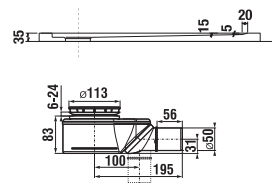

SHOWER SCREENS, ENCLOSURES, DOORS AND TRAYS /

RECTANGULAR GELCOAT SHOWER TRAY PADANA

Article number	Description
H2119340000001	rectangular shower tray, 1000 × 800 mm, cast marble
H2119380000001	rectangular shower tray, 1000 × 900 mm, cast marble
H2119350000001	rectangular shower tray, 1200 × 800 mm, cast marble
H2119390000001	rectangular shower tray, 1200 × 900 mm, cast marble

Padana shower trays are suitable for floor-level integration.

Padana trays are shallow; therefore we recommend H294230, siphon with increased flow rate of 54 l/min.

Optional:

H2942300000001	siphon for shower trays, Ø 90 mm, stainless cover Ø 113 mm, flow rate of 54 l/min, including mounting fixtures
H8991030000001	expansion tape between shower tray and wall, 290 × 50 mm

SQUARE GELCOAT SHOWER TRAY PADANA

Article number	Description
H2119310000001	square shower tray, 800 × 800 mm
H2119320000001	square shower tray, 900 × 900 mm

Padana shower trays are suitable for floor-level integration.

Padana trays are shallow; therefore we recommend H294230, siphon with increased flow rate of 54 l/min.

Optional:

H2942300000001	siphon for shower trays, Ø 90 mm, stainless cover Ø 113 mm, flow rate of 54 l/min, including mounting fixtures
H8991030000001	expansion tape between shower tray and wall, 290 × 50 mm

CORNER GELCOAT SHOWER TRAY PADANA

Article number	Description
H2119330000001	shower tray, quadrant, 900 × 900 mm, cast marble, radius 550 mm

Padana shower trays are suitable for floor-level integration.

Padana trays are shallow; therefore we recommend H294230, siphon with increased flow rate of 54 l/min.

Optional: