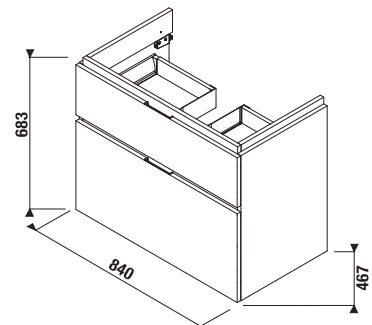

Article number Description

Article number	Description	Colour		
		white/glossy front	dark pine	oak
H40J4264025001	vanity unit for washbasin 85 cm H810426, 2 drawers	x		
H40J4264024611	vanity unit for washbasin 85 cm H810426, 2 drawers		x	
H40J4264025191	vanity unit for washbasin 85 cm H810426, 2 drawers			x

Optional:

H4944010390001	legs for wall-mounted sink cabinets, chrome (1 pair)

Please combine these vanity units with the space-saving JIKA siphon H8942460000001.
NOTE: the spacing for corner valves in this case must be 200 mm.

PROJECT AND OTHER PRODUCTS