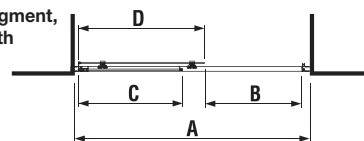

charge 668 – transparent glass
charge 666 – arctic decor

Article number	Dimensional options (mm) to niche		Sliding door (mm) D	Dimension (mm) fixed panel C	Entrance width (mm) B
	A min	A max			
H242243	965	995	523	415	386,5
H242244	1165	1195	623	515	486,5
H242248	1365	1395	723	615	586,5