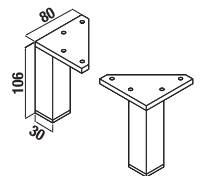

Benefits of bathroom furniture

VANITY UNITS WITH WASHBASINS / CUBE /

VANITY UNIT WITH WASHBASIN CUBE 45 CM

white/semi-gloss front

dark oak

| Article number | Description | Colour | |
|----------------|---|------------------------|----------|
| | | white/semi-gloss front | dark oak |
| H4536211763001 | vanity unit with 2 doors incl. washbasin 45 × 43 cm | x | |
| H4536211763021 | vanity unit with 2 doors incl. washbasin 45 × 43 cm | | x |