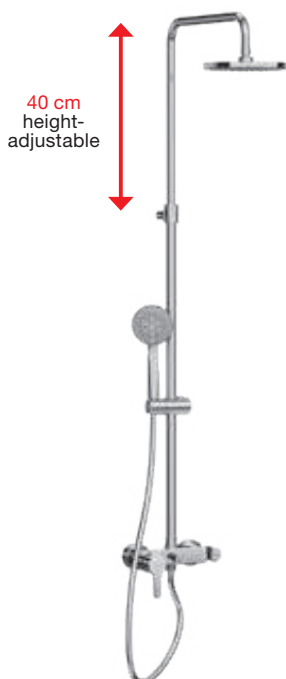

SHOWER COLUMN MIO-N