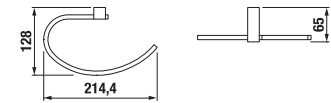

HOOK CUBITO

| Article number | Description |
|----------------|---------------------|
| H3877310040001 | hook, chrome-plated |

TOWEL RING CUBITO

| Article number | Description |
|----------------|--------------------|
| H3817370040001 | towel ring, chrome |