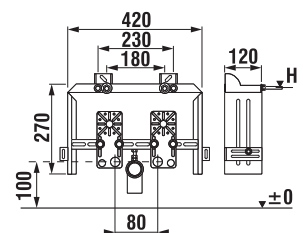

Article number	Description
H893643 000 000 1	Basic Bidet System for wallhung bidets - setting into brickwork necessary