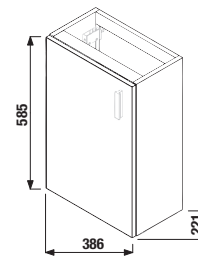

Article number	Description	Colour			
		white/semi-gloss front	grey	dark oak	cherry
H4535121753001	vanity unit with 1 reversible door, incl. washbasin 40 × 23 cm, with tap hole on the right, mirror cabinet and lighting	x			
H4535121753011	vanity unit with 1 reversible door, incl. washbasin 40 × 23 cm, with tap hole on the right, mirror cabinet and lighting		x		
H4535121753021	vanity unit with 1 reversible door, incl. washbasin 40 × 23 cm, with tap hole on the right, mirror cabinet and lighting			x	
H4535121753081	vanity unit with 1 reversible door, incl. washbasin 40 × 23 cm, with tap hole on the right, mirror cabinet and lighting				x

Spare parts:

Article number	Description
H47J7303200001	Moonbox New lighting, LED, IP 44, 1×8W, 510 lm, 300×25×83 mm, for mounting on glass, plate and mirror cabinet