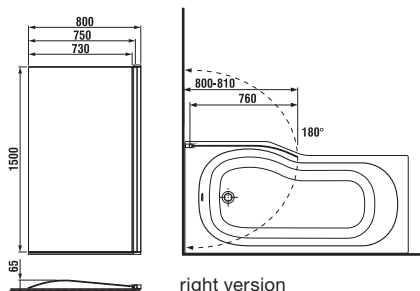

H2949800870001

Headrests are available in two colours: light and dark grey

H2949800880001

BATH SCREEN TIGO 1 PIECE CURVED

bath screen, curved, left

| Article number | Description |
|----------------|--|
| H2562110026681 | bath screen, curved, left, 1 500 × 800 mm, JIKA perla Glass treatment, 6 mm transparent glass |
| H2572110026681 | bath screen, curved, right, 1 500 × 800 mm, JIKA perla Glass treatment, 6 mm transparent glass |