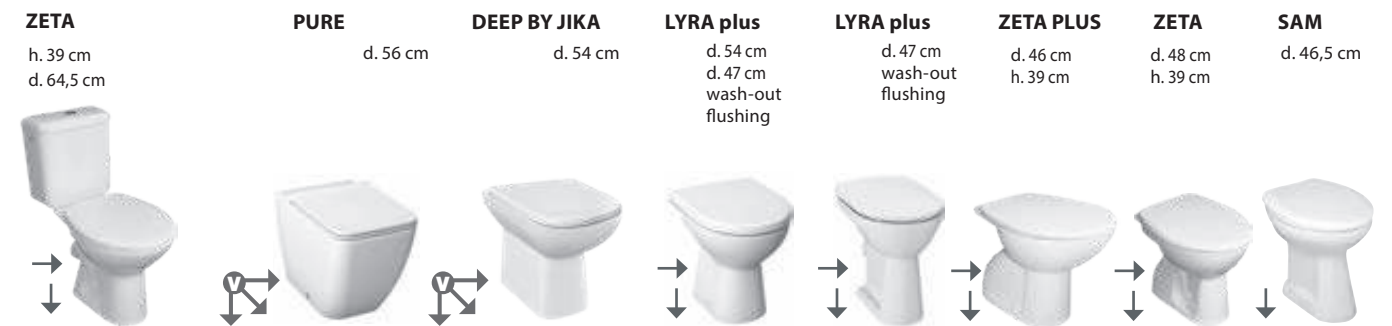

FLOORSTANDING WCs