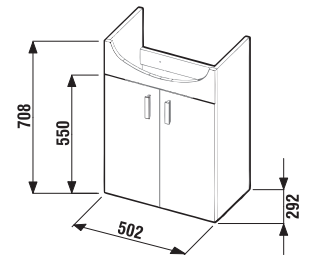

BATHROOM FURNITURE / LYRA PLUS DESIGN LINE /

TALL CABINET LYRA PLUS

Article number	Description	Front colour	Body colour
H4531610383001	tall cabinet, 6 shelves, 2 doors, left	white glossy	white
H4531620383001	tall cabinet, 6 shelves, 2 doors, right	x	x

LYRA PACK /

VANITY UNIT FOR WASHBASIN LYRA PACK 53 CM

Article number	Description
H4519514323001	vanity unit with 2 doors, including washbasin 53 cm

Lyra pack contains:

H8143610001041	washbasin Lyra 53 cm
H4519524323001	vanity unit with 2 doors, for washbasin 53 cm

Optional:

Optional:	Description
H4944010390001	feet, chrome-plated, 106-116 mm (1 pair)

1. **1+1 PACK**
   cabinet + washbasin
2. Safe delivery
   - Space-saving transport packaging
   - Simple handling

VANITY UNIT FOR WASHBASIN LYRA PACK 65 CM

Article number	Description
H4519614323001	vanity unit with 2 doors, including washbasin 65 cm

Lyra pack contains:

H8143640001041	washbasin Lyra 65 cm
H4519624323001	vanity unit with 2 doors, for washbasin 65 cm

Optional:

Optional:	Description
H4944010390001	feet, chrome-plated, 106-116 mm (1 pair)

1. **1+1 PACK**
   cabinet + washbasin
2. Safe delivery
   - Space-saving transport packaging
   - Simple handling

PROJECT AND OTHER PRODUCTS