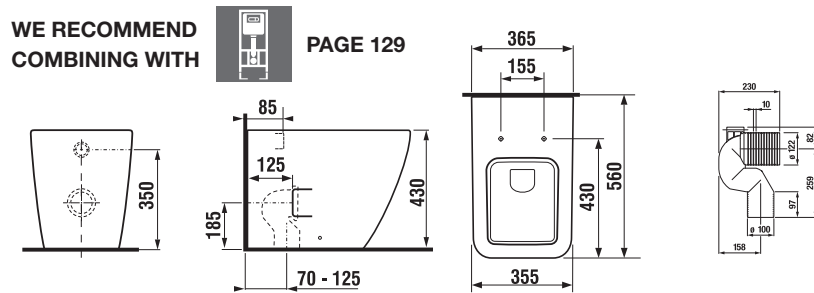

WC COMBINATIONS, FLOORSTANDING WCs AND BIDETS /

FLOORSTANDING WC PURE

Article number	Description
H823424xxx0001	wallhung WC, washdown flushing (including Easy fit installation kit)

Optional:	Description
H8934213000631	duroplast seat and cover, quick-mount system, stainless steel hinges
H8934223000631	duroplast seat and cover, quick-mount system, stainless steel hinges, Slowclose mechanism
H8946140000001	Laufen leveling paste

Spare parts:	Description
H8917530000001	installation kit for free-standing toilets and bidets with hidden connection hardware

The correct setting for the valve in the concealed module is a flushing volume of 4.5 / 3 litres.

FLOORSTANDING BIDET PURE

Article number	Description
H832423xxx3021	floorstanding bidet

Optional:	Description
H8917530000001	installation kit for free-standing toilets and bidets with hidden connection hardware

WC COMBINATION MIO

Article number	Description	Water inlet	Flushing mechanism	Outlet	Installation kit
H823716xxx0001	WC pan			X	X
H827712xxx2411	WC cistern	X	X		
H827713xxx2421	WC cistern		X	X	

Optional:	Description
H8927113000001	duroplast seat and cover Mio, fast-clamping steel hinges
H8939580000001	duroplast seat and cover Laufen, with lowering system Slowclose, fast-clamping steel hinges
H8990250000001	Laufen outlet elbow Vario for distances 220–350 mm
H8900920000001	Laufen outlet elbow Vario for distances 70–220 mm

Product number xxx = colour number (000 white, 100 JIKA perla).