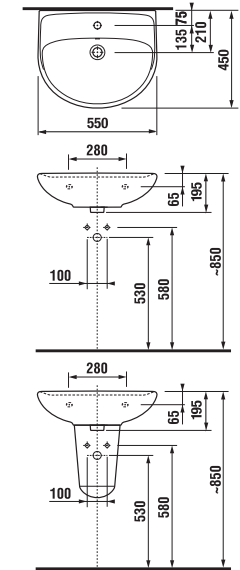

BATHROOM FURNITURE / LYRA PLUS DESIGN LINE /

WASHBASIN LYRA PLUS 50 CM

MAGIC FIX

Article number	Description	yyy: 104	109
H814381000yyy1	washbasin 50 cm	X	X
H8193910000001	siphon cover with installation kit (art. no.: H8900130000001) only for washbasins 55, 60, 65 cm		

Optional:

H8903490000001	installation kit for washbasins
H8942490000001	siphon, chromed ABS, height-adjustable from 175 to 270 mm, high of water seal 75 mm, flow-rate capacity of 45 l, with decorative rings (can also be used without decorative rings).

WASHBASIN LYRA PLUS 55 CM

MAGIC FIX

Article number	Description	yyy: 104	109
H814382000yyy1	washbasin 55 cm	X	X
H8193910000001	siphon cover with installation kit (art. no.: H8900130000001) only for washbasins 55, 60, 65 cm		

Optional:

H8903490000001	installation kit for washbasins
H8942490000001	siphon, chromed ABS, height-adjustable from 175 to 270 mm, high of water seal 75 mm, flow-rate capacity of 45 l, with decorative rings (can also be used without decorative rings).

Article number	Description	yyy: 104	109
H814382000yyy1	washbasin 55 cm	X	X
H814383000yyy1	washbasin 60 cm	X	X
H814384000yyy1	washbasin 65 cm	X	X
H8199500000209	pedestal		

Optional:

H8903490000001	installation kit for washbasins
H8942490000001	siphon, chromed ABS, height-adjustable from 175 to 270 mm, high of water seal 75 mm, flow-rate capacity of 45 l, with decorative rings (can also be used without decorative rings).

	L	B	H
H814382000yyy1	550	450	195
H814383000yyy1	600	490	195
H814384000yyy1	650	520	195

PROJECT AND OTHER PRODUCTS