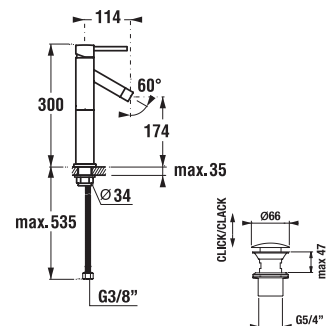

Article number	Description
H3117180040021	washbasin faucet for washbasin bowls with Click-Clack waste, chrome