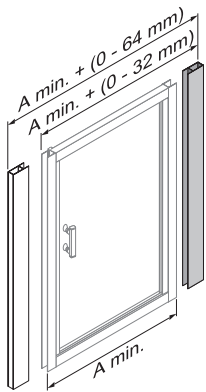

SHOWER SCREENS, ENCLOSURES, DOORS AND TRAYS /

EXTENSION PROFILE LYRA PLUS