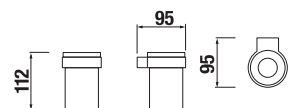

Article number	Description
H3823B10040001	glass tumbler holder, wall mounted, complete, chrome