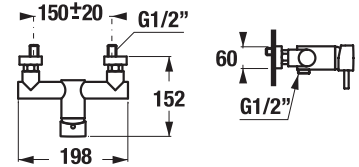

FAUCETS AND SHOWER ACCESSORIES /

BIDET FAUCET MIO

Article number	Description
H3417110040011	bidet faucet with pop-up waste valve, chrome

Optional:	
H3727100040101	angle valve Mio 3/8"-1/2", chrome, 2 pcs

BATHTUB FAUCET WITHOUT SHOWER SET MIO

Article number	Description
H3217170040001	bath/shower wall mounted faucet w/o shower set, chrome

Optional:	
H3607100040201	shower set (hand shower 1 function, hand shower holder, shower hose 1.7 m), chrome
H3607110040201	shower set (hand shower 1 function, sliding bar, hose 1.7 m)

SHOWER FAUCET WITHOUT SHOWER SET MIO

Article number	Description
H3317170040001	shower wall mounted faucet w/o shower set, chrome

Optional:	
H3607100040201	shower set (hand shower 1 function, hand shower holder, shower hose 1.7 m), chrome
H3607110040201	shower set (hand shower 1 function, sliding bar, hose 1.7 m)

BATH/SHOWER CONCEALED FAUCET WITHOUT SHOWER SET MIO

Article number	Description
H3207160040001	concealed bath/shower faucet, chrome

Optional:	
H3607100040201	shower set (hand shower 1 function, hand shower holder, shower hose 1.7 m), chrome
H3607110040201	shower set (hand shower 5 functions, sliding bar, hose 1.7 m)
H3717100040201	washbasin/bathtub spout 1/2", chrome
H3637100040001	elbow connection 1/2", brass, check valve, chrome

SHOWER CONCEALED FAUCET WITHOUT SHOWER SET MIO

Article number	Description
H3307160040001	concealed shower faucet, chrome

Optional:	
H3607100040201	shower set (hand shower 1 function, hand shower holder, shower hose 1.7 m), chrome
H3607110040201	shower set (hand shower 5 functions, sliding bar, hose 1.7 m)
H3637100040001	elbow connection 1/2", brass, check valve, chrome

It is recommended to combine with shower sets, accessories and siphons from Mio or Cubito-N and Rio.