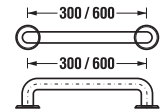

White design

Article number	Description
H3897110000001	universal handrail, 300 mm, white
H3897210000001	universal handrail, 600 mm, white