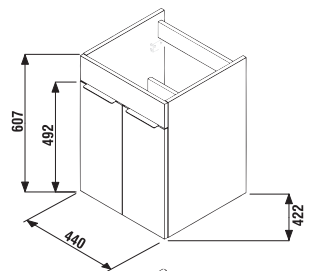

1. **1+1 PACK**
   cabinet + washbasin
2. Safe delivery
   - Space-saving transport packaging
   - Simple handling