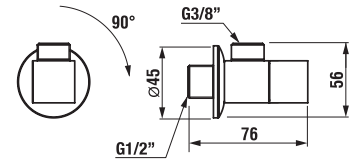

FAUCETS AND SHOWER ACCESSORIES /

RECOMMENDED

Article number	Description
H3724200040101	angle valve 3/8"–1/2", chrome, 2 pcs
H3747300040001	washbasin siphon 5/4" – 32 mm, chrome, brass

washbasin siphon