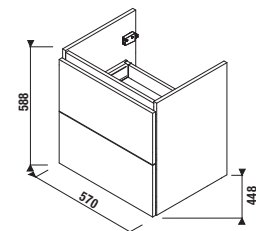

WASHBASINS / MIO-N DESIGN LINE /

WASHBASIN MIO-N 55 CM

JIKA • perla

Article number	Description	yyy: 104
H812712xxx1041	washbasin 55 cm	x
Optional:		
H8903490000001	installation kit for washbasins	
H8942460000001	space-saving siphon, distance between the corner valves is 200 mm, DN40	
H3747300040001	washbasin siphon 5/4" – 32 mm, chrome, brass	
H3724200040101	angle valve 3/8" – 1/2", chrome, 2 pcs	

VANITY UNIT FOR WASHBASIN MIO-N 55 CM

white/glossy front

ash

Article number	Description	Colour	
		white/glossy front	ash
H40J7134015001	vanity unit for washbasin 55x45 cm H812712, 2 drawers	x	
H40J7134013421	vanity unit for washbasin 55x45 cm H812712, 2 drawers		x
Optional:			
H4944021760001	Cube legs for wall-mounted sink cabinets, chrome, 1 pair, 240 mm		

Please combine these vanity units with the space-saving JIKA siphon H8942460000001.
NOTE: the spacing for corner valves in this case must be 200 mm.

WASHBASIN MIO-N 60 CM

JIKA • perla

Article number	Description	yyy: 104
H812713xxx1041	washbasin 60 cm	x
Optional:		
H8903490000001	installation kit for washbasins	
H8942460000001	space-saving siphon, distance between the corner valves is 200 mm, DN40	
H3747300040001	washbasin siphon 5/4" – 32 mm, chrome, brass	
H3724200040101	angle valve 3/8" – 1/2", chrome, 2 pcs	

VANITY UNIT FOR WASHBASIN MIO-N 60 CM

white/glossy front

ash

Article number	Description	Colour	
		white/glossy front	ash
H40J7144015001	vanity unit for washbasin 60x45 cm H812713, 2 drawers	x	
H40J7144013421	vanity unit for washbasin 60x45 cm H812713, 2 drawers		x
Optional:			
H4944021760001	Cube legs for wall-mounted sink cabinets, chrome, 1 pair, 240 mm		

Please combine these vanity units with the space-saving JIKA siphon H8942460000001.
NOTE: the spacing for corner valves in this case must be 200 mm.