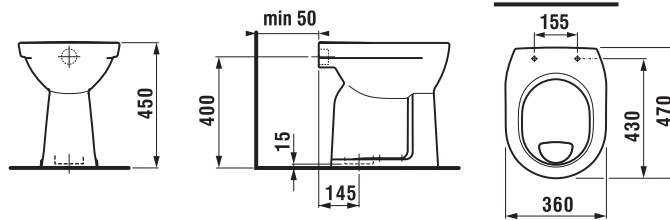

Article number	Description	Outlet
H8253870000001	freestanding WC, wash-out flushing, vertical outlet, open water rim	x
Optional:		
H8929510000001	Laufen duroplast seat and cover, steel hinges