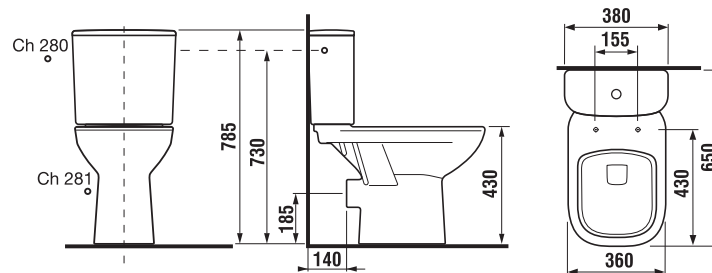

Article number	Description	Water inlet	Flushing mechanism	Outlet	Installation kit
H8266160002801	WC combination (including installation kit)	x	x	x	x
H8266160002811	WC combination (including installation kit)		x	x	x

Optional:	Description
H8936103000631	duroplast seat and cover Deep by Jika, removable, steel hinges
H8936113000631	duroplast seat and cover Deep by Jika, removable, steel hinges, Slowclose