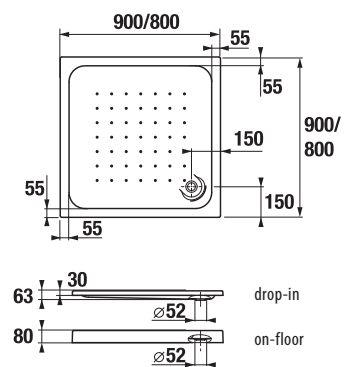

SHOWER SCREENS, ENCLOSURES, DOORS AND TRAYS /

Benefits of acrylic shower trays Deep by Jika

- Extended five-year warranty
- Made of 100% acrylic
- On-floor and drop-in version
- Antislip surface
- Good insulation properties
- Warm surface
- Colour stability
- Easy maintenance

Combination with JIKA shower enclosures and doors is recommended (Cubito Pure, Lyra plus).

SQUARE ACRYLIC SHOWER TRAY DEEP BY JIKA

Article number	Description
H2118210000001	square shower tray, on-floor, 800 × 800 mm, white
H2118220000001	square shower tray, on-floor, 900 × 900 mm, white
H2118310000001	square shower tray, drop-in, 800 × 800 mm, white
H2118320000001	square shower tray, drop-in, 900 × 900 mm, white

Optional:

H2948240000001	siphon for shower trays 50/40 mm, stainless steel cover with Jika logo; flowrate of 39 l/min
H2955560000001	Laufen feet for acrylic shower trays

CORNER ACRYLIC SHOWER TRAY DEEP BY JIKA

Article number	Description
H2138210000001	corner shower tray, on-floor, 800 × 800 mm, radius 550 mm, white
H2138220000001	corner shower tray, on-floor, 900 × 900 mm, radius 550 mm, white

Optional:

H2948240000001	siphon for shower trays 50/40 mm, stainless steel cover with Jika logo; flowrate of 39 l/min
H2955560000001	Laufen feet for acrylic shower trays

Antislip
You will not slip in your shower tray thanks to the special anti-slip surface.