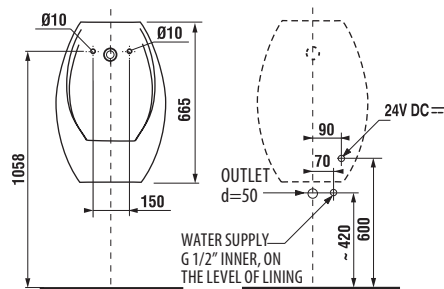

- A - sensor head with jet
- B - sensing zone
- C - control electronics
- D - electromagnetic valve
- E - angle valve with filter
- F - siphon

RECOMMENDED TO BE COMBINED WITH SUITABLE CONCEALED MODULE FOR URINALS

PAGE 129

PROJECT AND OTHER PRODUCTS