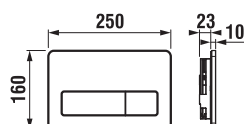

INOX ANTIVANDAL

Solution of water saving – let everything flush, it is still being saved:

- Single Flush – always will be flushed the same amount of water that can be set for example to 4,5 liters for closets which are certified for this volume.
- Dual Flush – small or big flush as necessary.