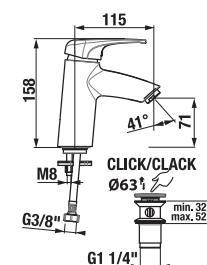

FAUCETS AND SHOWER ACCESSORIES /

Deep by Jika

Benefits

- Extended five-year warranty on cartridge and surface
- Quality ceramic cartridges dia. 37 mm with Ecodisk system
- Aerators are made from a special material that prevents scale deposition
- Two height variants of washbasin pedestal-type faucets
- With metal outlet or the Click-Clack mechanism
- Wall-mounted bathtub and shower faucets feature non-return valves preventing siphonage of dirty water
- Certified quality connection hoses made of stainless steel
- Comprehensive range of models with a medical lever
- Broad range of shower accessories

aerator Neoperl hidden – flow rate 5,7 l/min

for washbasin and sink faucets, the possibility of choosing an aerator with different flow rates

WASHBASIN FAUCET DEEP BY JIKA

Article number	Description
H3111U10041111	washbasin faucet, pedestal type, with automatic outlet, spout 103 mm, flow rate 5,7 l/min
H3111U10041191	washbasin faucet, pedestal type, without automatic outlet, with medical lever, spout 103 mm, flow rate 5,7 l/min
H3111U10041101	washbasin faucet, pedestal type, without automatic outlet, spout 103 mm, flow rate 5,7 l/min

Optional:
H3917100040001 Click-Clack washbasin waste

We recommend combining with the Mio siphon and corner valve; see page 60.

WASHBASIN FAUCET DEEP BY JIKA

Article number	Description
H3111U80041201	washbasin faucet, pedestal type, without automatic outlet, tall version, spout 115 mm, flow rate 5,7 l/min
H3111U80041291	washbasin faucet, pedestal type, without automatic outlet, with medical lever, tall version, spout 115 mm, flow rate 5,7 l/min
H3111U80041241	washbasin faucet, pedestal type, with Click-Clack outlet, tall version, spout 115 mm, flow rate 5,7 l/min