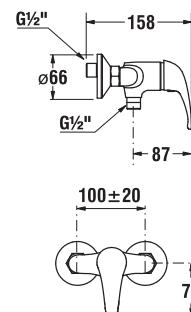

It is recommended to combine with Rio accessories.