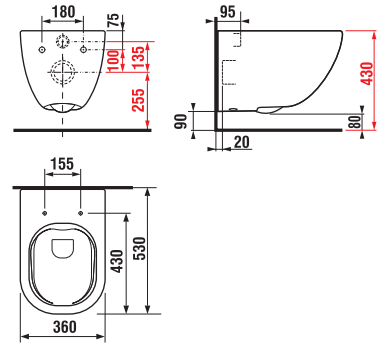

Please mind the connection height.

WE RECOMMEND
COMBINE WITH

PAGE 129