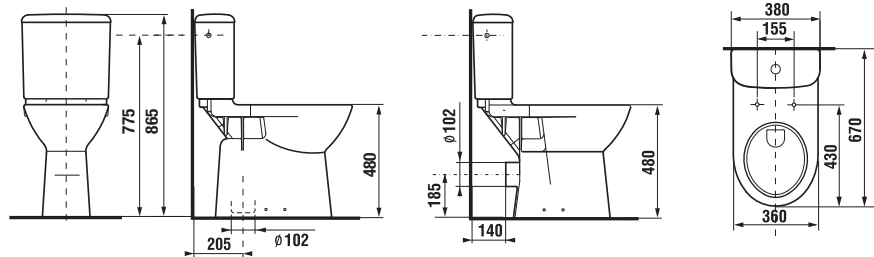

Article number	Description	Water inlet	Flushing mechanism	Outlet	Installation kit
H8236160000001	raised WC pan 48 cm			x	x
H8236170000001	raised WC pan 48 cm			x	x
H8276120002411	WC cistern	x	x		
H8276130002421	WC cistern		x		

Optional:

H8932813000631	duroplast seat and cover Deep by Jika, steel hinges
H8932813000001	duroplast seat and cover Deep by Jika, plastic hinges
H8932823000001	duroplast seat without cover, plastic hinges
H8932823000631	duroplast seat without cover, steel hinges, only in white colour
H8932843000001	duroplast seat and cover Deep by Jika, with lowering system Slowclose, steel hinges