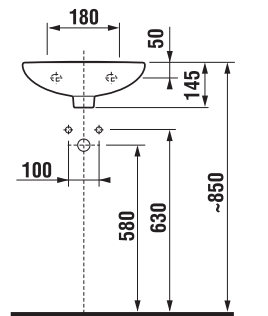

Article number	Description	yyy: 105	106	109
H815381000yyy1	small washbasin 40 cm	X	X	X

Optional:

H8903490000001	installation kit for washbasins
H8942490000001	siphon, chromed ABS, height-adjustable from 175 to 270 mm, high of water seal 75 mm, flow-rate capacity of 45 l, with decorative rings (can also be used without decorative rings).