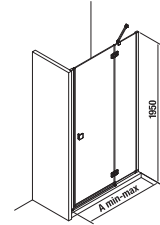

Shower doors with a single panel, 800–1200 mm, left/right, silver glossy profile, chrome hinges and handles, 8 mm transparent glass with Jika perla Glass finish.

Article number	Version	Dimension (mm)	Height (mm)	Thickness (mm)	Glass design
H2544200026681	left	800	1950	8	transparent
H2544210026681	right	800	1950	8	transparent
H2544220026681	left	900	1950	8	transparent
H2544230026681	right	900	1950	8	transparent
H2544240026681	left	1000	1950	8	transparent
H2544250026681	right	1000	1950	8	transparent
H2544260026681	left	1200	1950	8	transparent
H2544270026681	right	1200	1950	8	transparent