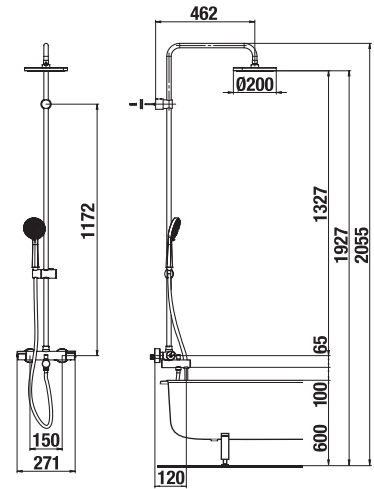

Article number	Description
H3237170045711	bath/shower thermostatic column (bath/shower faucet with a diverter, head shower $\varnothing$ 200 mm, hand shower $\varnothing$ 100 mm, 3 different functions, shower hose 1.7 m)