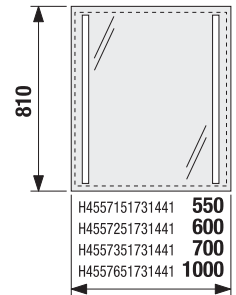

MIRRORS AND LIGHTING /

MIRRORS CLEAR WITH INTEGRATED LIGHTING 45, 55, 60, 70, 100 × 81 CM

Article number	Description	Dimension
H4557051731441	mirror with LED lighting, IP44, without switch, for 1 light connection 230 V, bevel 5 mm, with possibility demister foil max. 274 × 274 mm	45 × 81 cm
H4557151731441	mirror with LED lighting, IP44, without switch, for 2 lights connection 230 V, bevel 5 mm, with possibility demister foil max. 274 × 274 mm	55 × 81 cm
H4557251731441	mirror with LED lighting, IP44, without switch, for 2 lights connection 230 V, bevel 5 mm, with possibility demister foil max. 274 × 274 mm	60 × 81 cm
H4557351731441	mirror with LED lighting, IP44, without switch, for 2 lights connection 230 V, bevel 5 mm, with possibility demister foil max. 574 × 274 mm	70 × 81 cm
H4557651731441	mirror with LED lighting, IP44, without switch, for connection 230 V, bevel 5 mm, with possibility demister foil max. 574 × 274 mm	100 × 81 cm

Heating foil prevents condensation of air humidity on mirror surfaces. While taking a bath or a shower, causing air humidity to temporarily increase, mirrors do not get steamed up thanks to this foil. The principle is very simple (similar to heated rear windows in a car) – the mirror's back panel is heated by means of a resistance wire placed on a self-adhesive foil and connected to the power supply.

DEMISTER FOIL AND SWITCH

Article number	Description	Dimension
H4942811730001	demister foil 274 × 274 mm for the mirror, with connection box 230 V, IP44	27,4 × 27,4 cm
H4942911730001	demister foil 574 × 274 mm for the mirror, with connection box 230 V, IP44	57,4 × 27,4 cm
H4942611730001	touchless switch for lights in mirrors Clear	

MIRRORS CLEAR WITHOUT LIGHTING 45, 55, 60, 70, 100 × 81 CM