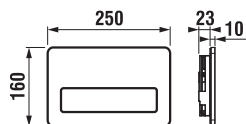

INOX ANTIVANDAL

Solution of water saving – let everything flush, it is still being saved:

- Single Flush – always will be flushed the same amount of water that can be set for example to 4,5 liters for closets which are certified for this volume.
- Dual Flush – small or big flush as necessary.