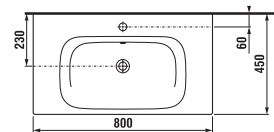

WASHBASINS / MIO-N DESIGN LINE /

WASHBASIN MIO-N 65 CM

JIKA • perla

Article number	Description	yyy: 104
H812714xxx1041	washbasin 65 cm	x
Optional:		
H8903490000001	installation kit for washbasins	
H8942460000001	space-saving siphon, distance between the corner valves is 200 mm, DN40	
H3747300040001	washbasin siphon 5/4" – 32 mm, chrome, brass	
H3724200040101	angle valve 3/8"–1/2", chrome, 2 pcs	

VANITY UNIT FOR WASHBASIN MIO-N 65 CM

Article number	Description	Colour	
		white/glossy front	ash
H40J7154015001	vanity unit for washbasin 65x45 cm H812714, 2 drawers	x	
H40J7154013421	vanity unit for washbasin 65x45 cm H812714, 2 drawers		x

Optional:	
H4944021760001	Cube legs for wall-mounted sink cabinets, chrome, 1 pair, 240 mm

Please combine these vanity units with the space-saving JIKA siphon H8942460000001.
NOTE: the spacing for corner valves in this case must be 200 mm.

WASHBASIN MIO-N 80 CM

JIKA • perla

Article number	Description	yyy: 104
H812716xxx1041	washbasin 80 cm	x
* leveling paste is included in the package		
Optional:		
H8903490000001	installation kit for washbasins	
H8942460000001	space-saving siphon, distance between the corner valves is 200 mm, DN40	
H3747300040001	washbasin siphon 5/4" – 32 mm, chrome, brass	
H3724200040101	angle valve 3/8"–1/2", chrome, 2 pcs	

VANITY UNIT FOR WASHBASIN MIO-N 80 CM

Article number	Description	Colour	
		white/glossy front	ash
H40J7164015001	vanity unit for washbasin 80x45 cm H812716, 2 drawers	x	
H40J7164013421	vanity unit for washbasin 80x45 cm H812716, 2 drawers		x

Optional:	
H4944021760001	Cube legs for wall-mounted sink cabinets, chrome, 1 pair, 240 mm

Please combine these vanity units with the space-saving JIKA siphon H8942460000001.
NOTE: the spacing for corner valves in this case must be 200 mm.