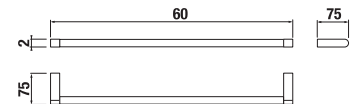

Article number	Description
H3813B20040001	towel rack 60 cm, chrome