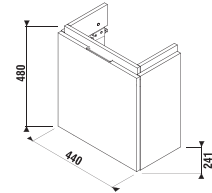

VANITY UNIT FOR ASYMMETRIC SMALL WASHBASIN CUBITO 45 CM

white/glossy front

white/glossy front

dark pine oak white/glossy front dark pine oak

| Article number | Description | Colour | | |
|----------------|--|--------------------|-----------|-----|
| | | white/glossy front | dark pine | oak |
| H40J4201005001 | vanity unit for asymmetric small washbasin 45x25 cm H811423/4, tilting doors | x | | |
| H40J4201004611 | vanity unit for asymmetric small washbasin 45x25 cm H811423/4, tilting doors | | x | |
| H40J4201005191 | vanity unit for asymmetric small washbasin 45x25 cm H811423/4, tilting doors | | | x |
| H40J4202005001 | vanity unit for asymmetric small washbasin 45x25 cm H811423/4, 2 doors | x | | |
| H40J4202004611 | vanity unit for asymmetric small washbasin 45x25 cm H811423/4, 2 doors | | x | |
| H40J4202005191 | vanity unit for asymmetric small washbasin 45x25 cm H811423/4, 2 doors | | | x |