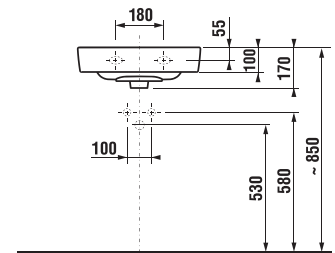

Article number	Description	yyy: 104
H8153800001041	small washbasin 40 cm	x

Optional:
H8903490000001 installation kit for washbasins
H8942490000001 siphon, chromed ABS, height-adjustable from 175 to 270 mm, high of water seal 75 mm, flow-rate capacity of 45 l, with decorative rings (can also be used without decorative rings)