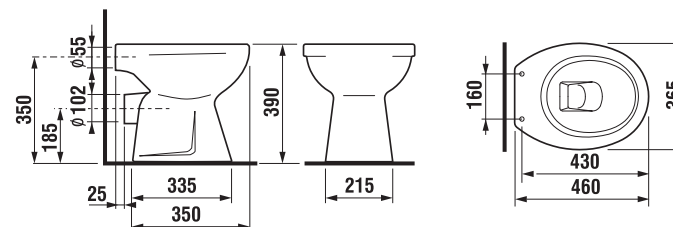

Floorstanding WCs recommended to be combined with H893710, see page 158.