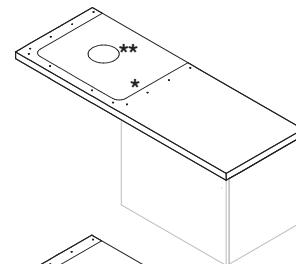

The Cubito H817422 countertop washbasin can also be installed on the washtop. The cutout is done by the installer during assembly.

Benefits of bathroom furniture