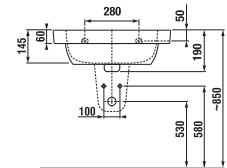

Optional:

H8903490000001	installation kit for washbasins
H3727100040101	angle valve 3/8" - 1/2", chrome, 2 pcs
H3747100040001	washbasin siphon 5/4" - 32 mm, chrome, brass
H8942490000001	siphon, chromed ABS, height-adjustable from 175 to 270 mm, high of water seal 75 mm, flow-rate capacity of 45 l, with decorative rings (can also be used without decorative rings)