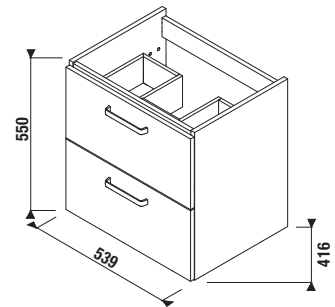

Article number	Description	Colour white/ semi-gloss front
H40J3844023001	vanity unit with 2 drawers for washbasin 60 cm H810382	x