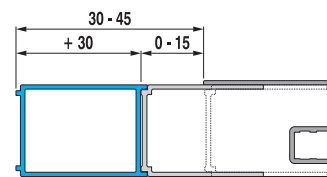

JIKA launches its innovative solution that can easily solve the problem of niches that are too big for a shower enclosure. The extension moulding from the Cubito design line is a simple and quite ingenious solution that really helps. It is able to "extend" your shower enclosure or a shower door almost invisibly, and mainly it provides reliable sealing for the whole available space. Additional H2912480000151 moulding can be attached to existing profiles at both shower door sides, thus extending the shower enclosure wall by 60 to 90 mm; extension by 30 to 45 mm can be achieved by attaching a single moulding.