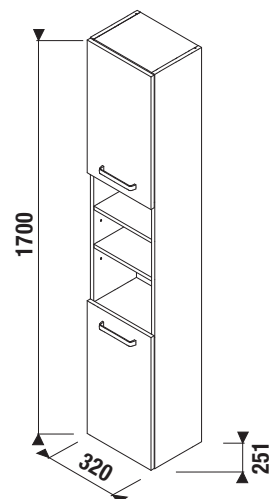

Article number	Description	Colour white/ semi-gloss front
H43J3822303001	tall cabinet, 2 doors left/right, 6 shelves	x