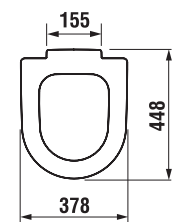

SEAT AND COVER MIO

| Article number | Description |
|----------------|--|
| H8927113000001 | duroplast seat and cover Mio, fast-clamping steel hinges |

WC COMBINATIONS, FLOORSTANDING WCs AND BIDETS /

FLOORSTANDING BIDET MIO