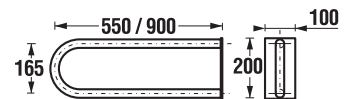

White design

Article number	Description
H3897140000001	support handle, 550 mm, fixed, white
H3897240000001	support handle, 900 mm, fixed, white