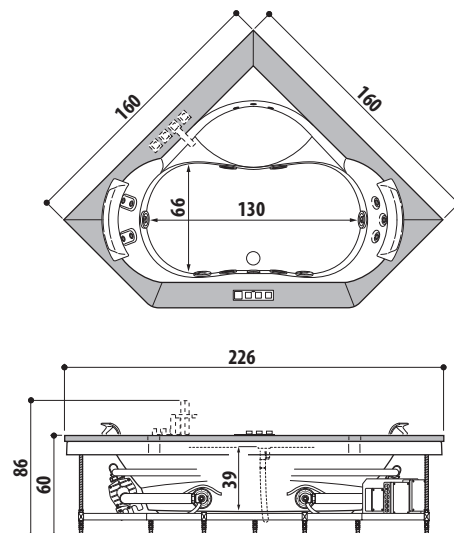

OPALIA Corian®

AURA CORNER 160 stone/wood