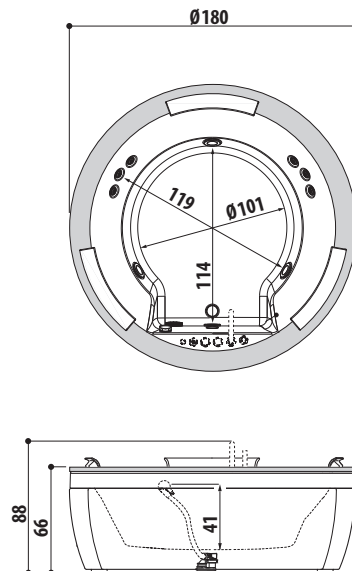

NOVA CORNER stone/wood

NOVA stone/wood